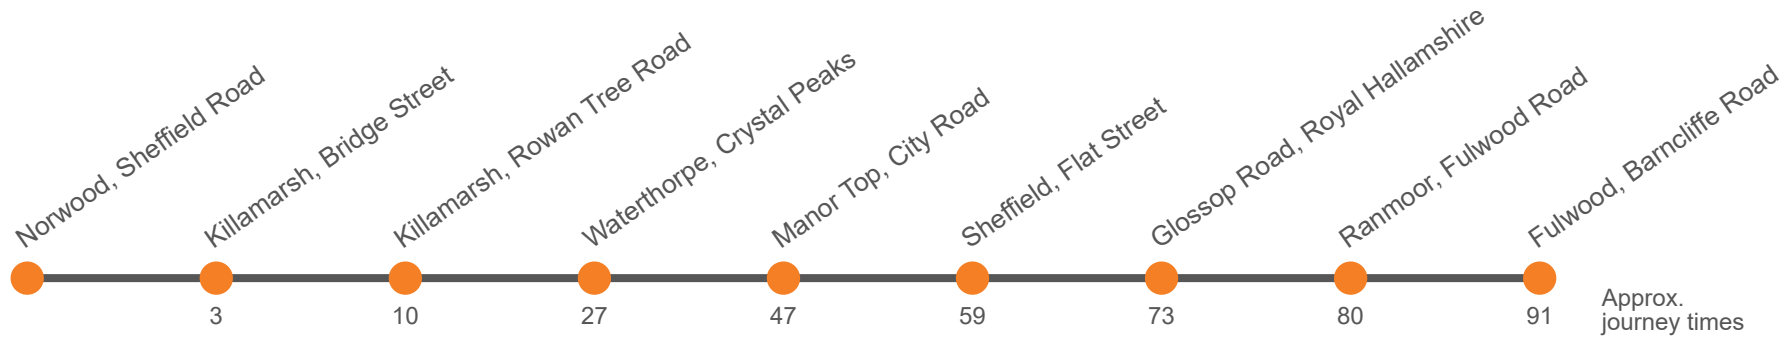

Saturday (continued)

Service:	80	80
New Beetwell Street, New Beetwell Street	1950	2050
Calow, Chesterfield Royal Hospital Stop 2	2000	2100
Brimington, Hall Road	2011	2111
Staveley, Market Street, Stop 1	2018	2118
Mastin Moor, Miners Welfare	2024	2124
Renishaw, Community Hall	2030	2130
Spinkhill, Bus Turning Circle	2036	2136
High Moor, Woodall Road	2041	2141
Norwood, Rotherham Road Roundabout <i>arr</i>	2043	2143
Norwood, Rotherham Road Roundabout <i>dep</i>	2043	2143
Killamarsh, Bridge Street (Health Clinic)	2046	2146
Killamarsh, Rowan Tree Road	2052	2152
Killamarsh, Station Road	2057	2157
Sothall, Hartland Avenue	...	...
Crystal Peaks Bus Station, Crystal Peaks	...	...
Birley, Birley Moor Road	...	...
Manor Top, City Road/Eastern Ave	...	...
Sheffield, Flat Street, Stop FS1 <i>arr</i>	...	...
Sheffield, Flat Street, Stop FS1 <i>dep</i>	...	...
Royal Hallamshire Hospital, Glossop Rd	...	...
Riverdale Road, Fulwood Road	...	...
Fulwood, Barncliffe Rd adj Winchester Rd	...	...