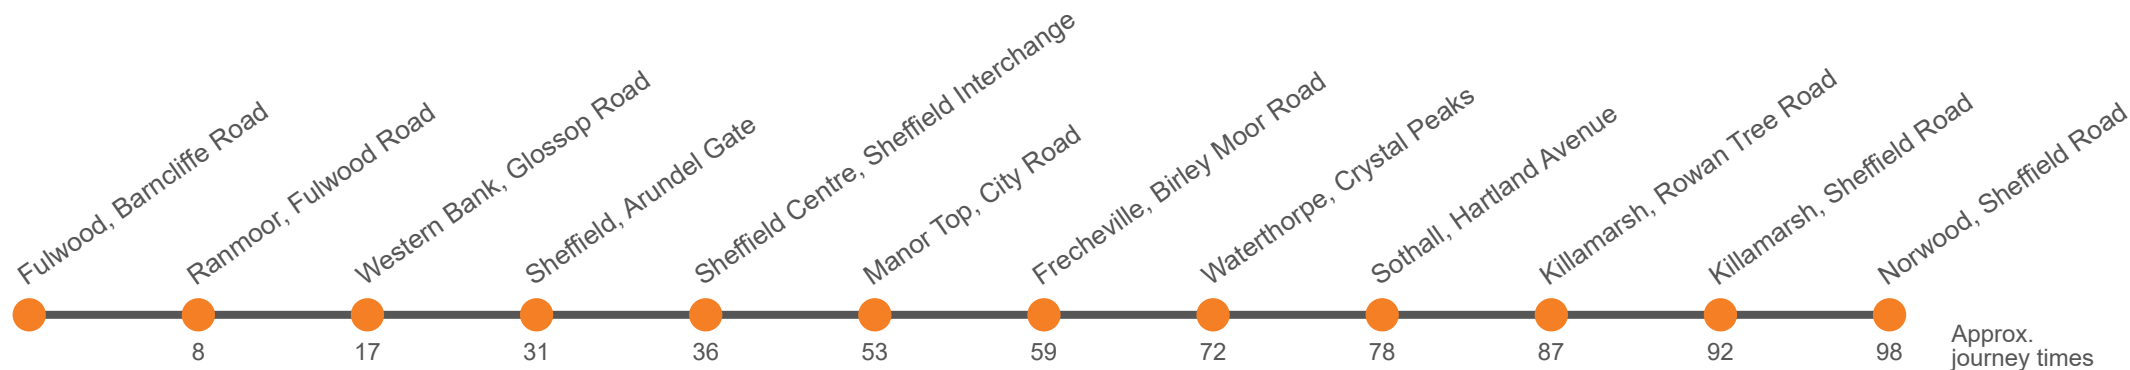

Sunday (continued)

Service:	80	120k	80	120k	80	120k	80	80
Fulwood, Barncliffe Rd adj Winchester Rd	...	1520	...	1620	...	1720	...	...
Ranmoor, Fulwood Rd opp Notre Dame Sch	...	1529	...	1629	...	1728	...	...
Royal Hallamshire Hospital, Glossop Rd	...	1535	...	1635	...	1734	...	...
Sheffield, Arundel Gate, Stop AG1	...	1548	...	1647	...	1746	...	...
Sheffield Interchange, Sheffield Interchange	...	1554	...	1653	...	1751	...	...
Manor Top, City Road/Elm Tree	...	1611	...	1710	...	1807	...	...
Frecheville, Birley Moor Road	...	1616	...	1715	...	1812	...	...
Crystal Peaks Bus Station, Crystal Peaks	...	1628	...	1727	...	1823	...	...
Sothall, Hartland Avenue	...	1634	...	1733	...	1829	...	...
Killamarsh, Walford Rd adj Lipp Avenue	...	...	...	...	...	...	...	1944
Killamarsh, Rowan Tree Road	...	1643	...	1742	...	1838	...	1946
Killamarsh, Sheffield Rd opp Bridge St	...	1648	...	1747	...	1843	...	1952
Norwood, Rotherham Rd Roundabout	1555	1654	1655	1753	1755	1849	1855	1955
Mansfield Road, Mansfield Road	1557	...	1657	...	1757	...	1857	1957
Spinkhill, Bus Turning Circle	1602	...	1702	...	1802	...	1902	2002
Renishaw, Community Hall	1606	...	1706	...	1806	...	1906	2006
Mastin Moor, Edale Road	1611	...	1711	...	1811	...	1911	2011
Staveley, Market Street, Stop 3	1617	...	1717	...	1817	...	1917	2017
Brimington, Hall Road	1624	...	1724	...	1824	...	1924	2024
Calow, Chesterfield Royal Hospital Stop 1	1636	...	1736	...	1836	...	1936	2036
New Beetwell Street, New Beetwell Street	1646	...	1746	...	1846	...	1946	2046