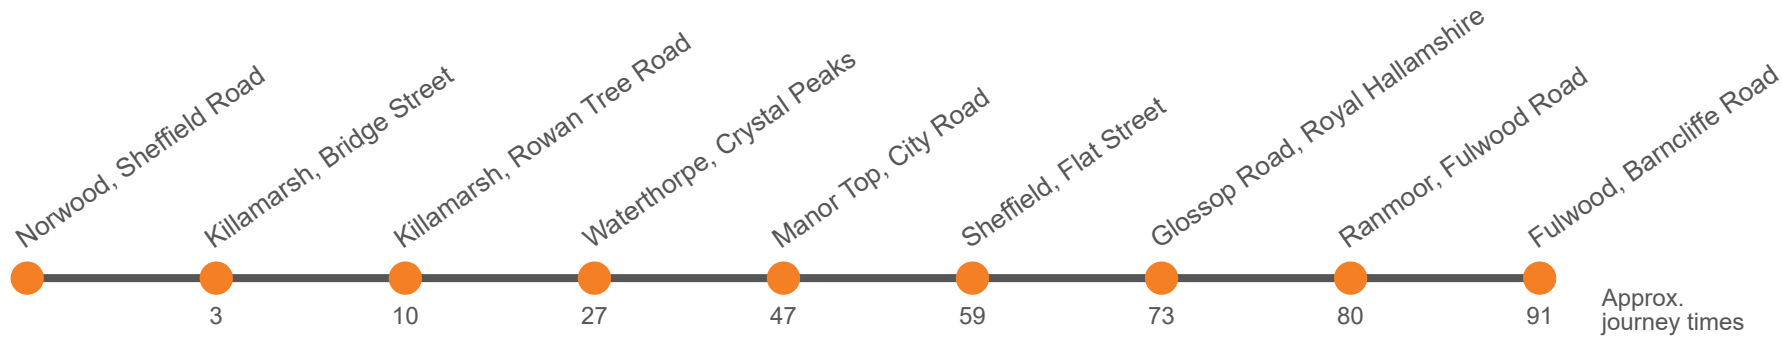

Sunday (continued)

Service:	120k	80	120k	80	120k	80	80
New Beetwell Street, New Beetwell Street	...	1552	...	1655	...	1750	1850
Calow, Chesterfield Royal Hospital Stop 2	...	1601	...	1704	...	1759	1857
Brimington, Hall Road	...	1612	...	1715	...	1810	1907
Staveley, Market Street, Stop 1	...	1619	...	1722	...	1817	1913
Mastin Moor, Miners Welfare	...	1625	...	1728	...	1823	1919
Renishaw, Community Hall	...	1631	...	1734	...	1829	1925
Spinkhill, Bus Turning Circle	...	1637	...	1740	...	1835	1931
High Moor, Woodall Road	...	1641	...	1745	...	1840	1936
Norwood, Rotherham Road Roundabout	1544	1643	1644	1747	1752	1842	1938
Killamarsh, Bridge Street (Health Clinic)	1547	...	1647	...	1755	1845	
Killamarsh, Rowan Tree Road	1553	...	1653	...	1801	1851	
Killamarsh, Station Road		...		...		1856	
Killamarsh, Walford Rd adj Lipp Avenue		...		...		...	1941
Sothall, Hartland Avenue	1602	...	1702	...	1818	...	...
Crystal Peaks Bus Station, Crystal Peaks	1610	...	1710	...	1828	...	...
Birley, Birley Moor Road	1620	...	1720	...	1835	...	...
Manor Top, City Road/Eastern Ave	1629	...	1728	...	1835	...	...
Sheffield, Flat Street, Stop FS1 <i>arr</i>	1641	...	1741	...	1848	...	...
Sheffield, Flat Street, Stop FS1 <i>dep</i>	1643	...	1743	...	1850	...	...
Royal Hallamshire Hospital, Glossop Rd	1656	...	1755	...	1901	...	...
Riverdale Road, Fulwood Road	1702	...	1801	...	1907	...	...
Fulwood, Barncliffe Rd adj Winchester Rd	1713	...	1811	...	1917	...	...