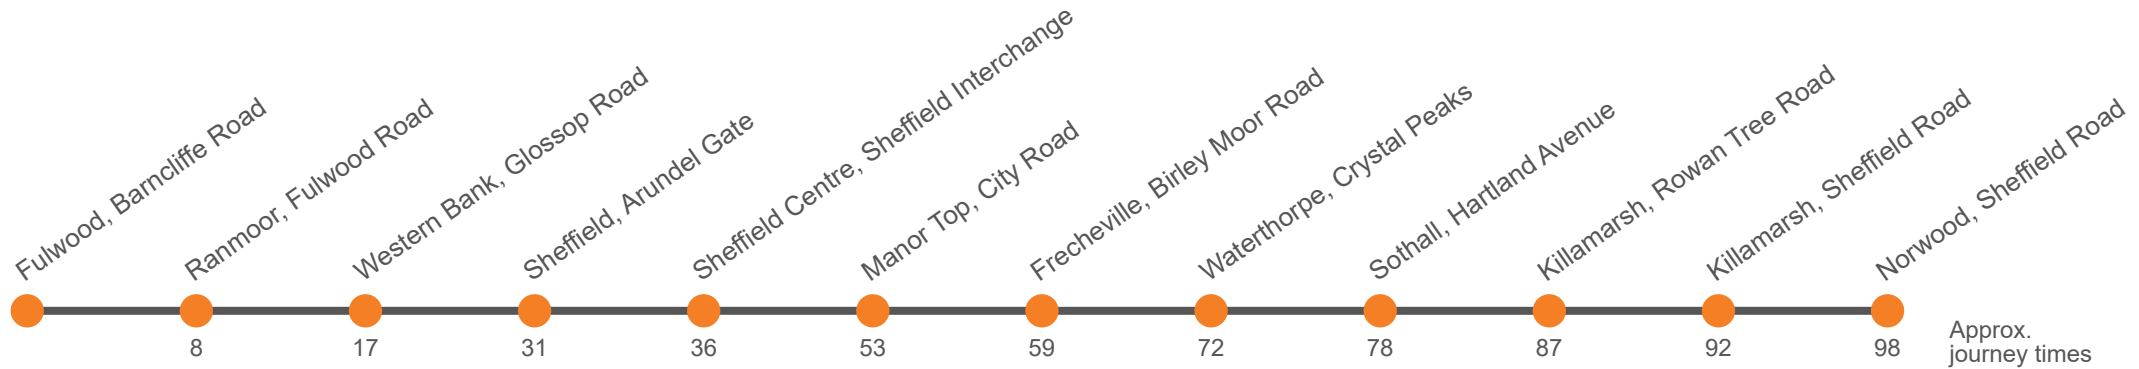

Monday to Friday

Service:	80	80	120k	80	120k	80	120k	80	120k	80	120k	80	120k
Fulwood, Barncliffe Rd adj Winchester Rd	...	...	0645	...	0742	...	0831	...	0935	...	1036	...	1136
Ranmoor, Fulwood Rd opp Notre Dame Sch	...	...	0652	...	0755	...	0844	...	0945	...	1045	...	1145
Royal Hallamshire Hospital, Glossop Rd	...	...	0657	...	0802	...	0859	...	0957	...	1054	...	1155
Sheffield, Arundel Gate, Stop AG1	...	...	0707	...	0815	...	0913	...	1011	...	1110	...	1211
Sheffield Interchange, Sheffield Interchange	...	...	0711	...	0822	...	0917	...	1017	...	1115	...	1217
Manor Top, City Road/Elm Tree	...	...	0725	...	0840	...	0933	...	1032	...	1132	...	1235
Frecheville, Birley Moor Road	...	...	0730	...	0846	...	0939	...	1038	...	1138	...	1241
Crystal Peaks Bus Station, Crystal Peaks	...	...	0743	...	0859	...	0953	...	1052	...	1152	...	1256
Sothall, Hartland Avenue	...	...	0749	...	0905	...	0959	...	1058	...	1158	...	1302
Killamarsh, Walford Rd adj Lipp Avenue	0550	0650	...	...	...	...	...	...	...	...	...	...	...
Killamarsh, Rowan Tree Road	0553	0653	0758	...	0914	...	1008	...	1107	...	1207	...	1311
Killamarsh, Sheffield Rd opp Bridge St	0559	0659	0803	...	0919	...	1013	...	1112	...	1212	...	1316
Norwood, Rotherham Rd Roundabout	0602	0702	0808	0809	0924	0925	1019	1020	1118	1120	1218	1220	1322
Mansfield Road, Mansfield Road	0604	0704	...	0811	...	0927	...	1022	...	1122	...	1222	...
Spinkhill, Bus Turning Circle	0609	0709	...	0816	...	0932	...	1027	...	1127	...	1227	...
Renishaw, Community Hall	0613	0713	...	0820	...	0936	...	1031	...	1131	...	1231	...
Mastin Moor, Edale Road	0618	0718	...	0825	...	0941	...	1036	...	1136	...	1236	...
Staveley, Market Street, Stop 3	0624	0724	...	0831	...	0947	...	1042	...	1142	...	1242	...
Brimington, Hall Road	0631	0731	...	0838	...	0954	...	1049	...	1149	...	1249	...
Calow, Chesterfield Royal Hospital Stop 1	0643	0743	...	0850	...	1006	...	1101	...	1201	...	1301	...
New Beetwell Street, New Beetwell Street	0658	0758	...	0905	...	1021	...	1116	...	1216	...	1316	...