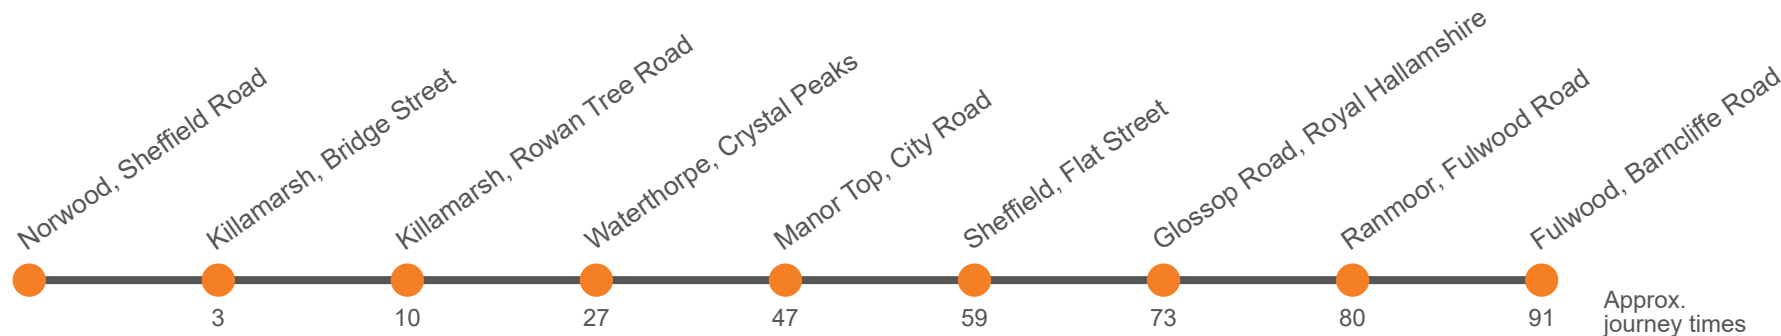

Monday to Friday (continued)

Service:	80	120k	80	120k	80	120k	80	120k	80	120k	80	120k	80	120k
New Beetwell Street, New Beetwell Street	1245	...	1345	...	1445	...	1535	...	1645	...	1745	...	1900	
Calow, Chesterfield Royal Hospital Stop 2	1255	...	1355	...	1455	...	1545	...	1700	...	1755	...	1910	
Brimington, Hall Road	1306	...	1406	...	1506	...	1556	...	1711	...	1806	...	1921	
Staveley, Market Street, Stop 1	1313	...	1413	...	1513	...	1603	...	1718	...	1813	...	1928	
Mastin Moor, Miners Welfare	1319	...	1419	...	1519	...	1609	...	1724	...	1819	...	1934	
Renishaw, Community Hall	1325	...	1425	...	1525	...	1615	...	1730	...	1825	...	1940	
Spinkhill, Bus Turning Circle	1331	...	1431	...	1531	...	1621	...	1736	...	1831	...	1946	
High Moor, Woodall Road	1336	...	1436	...	1536	...	1626	...	1741	...	1836	...	1951	
Norwood, Rotherham Road Roundabout <i>arr</i>	1338	...	1438	...	1538	...	1628	...	1743	...	1838	...	1953	
Norwood, Rotherham Road Roundabout <i>dep</i>	...	1339	...	1441	...	1545	...	1631	...	1746	...	1844	...	
Killamarsh, Bridge Street (Health Clinic)	...	1342	...	1444	...	1548	...	1634	...	1749	...	1847	...	
Killamarsh, Rowan Tree Road	...	1348	...	1450	...	1554	...	1641	...	1756	...	1853	...	
Killamarsh, Station Road	...	...	...	...	...	...	...	...	...	...	...	...	...	
Sothall, Hartland Avenue	...	1357	...	1459	...	1603	...	1650	...	1804	...	1902	...	
Crystal Peaks Bus Station, Crystal Peaks	...	1405	...	1507	...	1611	...	1659	...	1812	...	1910	...	
Birley, Birley Moor Road	...	1416	...	1519	...	1620	...	1708	...	1822	...	1920	...	
Manor Top, City Road/Eastern Ave	...	1426	...	1531	...	1629	...	1717	...	1832	...	1930	...	
Sheffield, Flat Street, Stop FS1 <i>arr</i>	...	1438	...	1544	...	1642	...	1730	...	1843	...	1942	...	
Sheffield, Flat Street, Stop FS1 <i>dep</i>	...	1440	...	1546	...	1644	...	1732	...	1845	...	1944	...	
Royal Hallamshire Hospital, Glossop Rd	...	1455	...	1603	...	1701	...	1749	...	1858	...	1957	...	
Riverdale Road, Fulwood Road	...	1503	...	1612	...	1710	...	1758	...	1904	...	2003	...	
Fulwood, Barncliffe Rd adj Winchester Rd	...	1514	...	1625	...	1722	...	1810	...	1914	...	2010	...