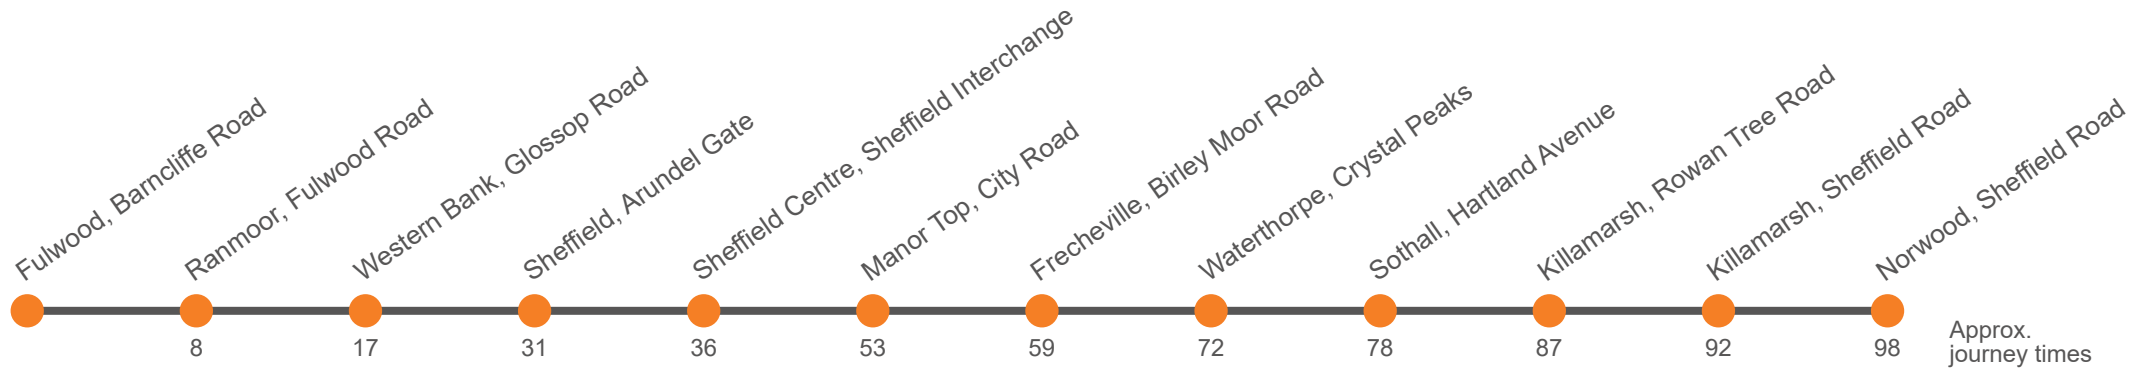

Saturday (continued)

Service:	120k
Fulwood, Barncliffe Rd adj Winchester Rd	2027
Ranmoor, Fulwood Rd opp Notre Dame Sch	2035
Royal Hallamshire Hospital, Glossop Rd	2041
Sheffield, Arundel Gate, Stop AG1	2053
Sheffield Interchange, Sheffield Interchange	2058
Manor Top, City Road/Elm Tree	2113
Frecheville, Birley Moor Road	2118
Crystal Peaks Bus Station, Crystal Peaks	2128
Sothall, Hartland Avenue	2134
Killamarsh, Walford Rd adj Lipp Avenue	
Killamarsh, Rowan Tree Road	2143
Killamarsh, Sheffield Rd opp Bridge St	2148
Norwood, Rotherham Rd Roundabout	2154
Mansfield Road, Mansfield Road	...
Spinkhill, Bus Turning Circle	...
Renishaw, Community Hall	...
Mastin Moor, Edale Road	...
Staveley, Market Street, Stop 3	...
Brimington, Hall Road	...
Calow, Chesterfield Royal Hospital Stop 1	...
New Beetwell Street, New Beetwell Street	...