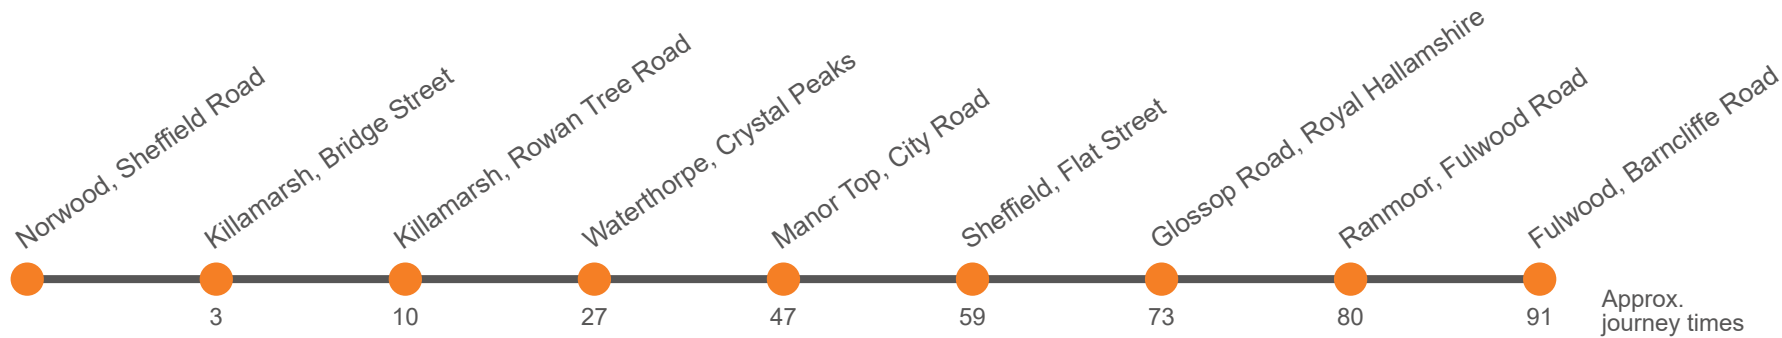

Saturday (continued)

Service:	120k	80	120k	80	120k	80	120k	80	120k	80	120k	80	120k
New Beetwell Street, New Beetwell Street	...	1345	...	1445	...	1550	...	1650	...	1750	...	1900	...
Calow, Chesterfield Royal Hospital Stop 2	...	1355	...	1455	...	1600	...	1700	...	1800	...	1910	...
Brimington, Hall Road	...	1406	...	1506	...	1611	...	1711	...	1811	...	1921	...
Staveley, Market Street, Stop 1	...	1413	...	1513	...	1618	...	1718	...	1818	...	1928	...
Mastin Moor, Miners Welfare	...	1419	...	1519	...	1624	...	1724	...	1824	...	1934	...
Renishaw, Community Hall	...	1425	...	1525	...	1630	...	1730	...	1830	...	1940	...
Spinkhill, Bus Turning Circle	...	1431	...	1531	...	1636	...	1736	...	1836	...	1946	...
High Moor, Woodall Road	...	1436	...	1536	...	1641	...	1741	...	1841	...	1951	...
Norwood, Rotherham Road Roundabout <i>arr</i>	...	1438	...	1538	...	1643	...	1743	...	1843	...	1953	...
Norwood, Rotherham Road Roundabout <i>dep</i>	1339	...	1439	...	1539	...	1648	...	1745	...	1844	...	1959
Killamarsh, Bridge Street (Health Clinic)	1342	...	1442	...	1542	...	1651	...	1748	...	1847	...	2002
Killamarsh, Rowan Tree Road	1348	...	1448	...	1548	...	1657	...	1754	...	1853	...	2008
Killamarsh, Station Road		...		...		...		...		...		...	
Sothall, Hartland Avenue	1357	...	1457	...	1557	...	1706	...	1803	...	1902	...	2017
Crystal Peaks Bus Station, Crystal Peaks	1405	...	1505	...	1605	...	1714	...	1811	...	1910	...	2025
Birley, Birley Moor Road	1415	...	1515	...	1615	...	1724	...	1821	...	1920	...	2034
Manor Top, City Road/Eastern Ave	1427	...	1526	...	1625	...	1734	...	1831	...	1930	...	2042
Sheffield, Flat Street, Stop FS1 <i>arr</i>	1439	...	1538	...	1637	...	1747	...	1842	...	1942	...	2053
Sheffield, Flat Street, Stop FS1 <i>dep</i>	1441	...	1540	...	1639	...	1749	...	1844	...	1944	...	2055
Royal Hallamshire Hospital, Glossop Rd	1454	...	1553	...	1653	...	1803	...	1857	...	1956	...	2106
Riverdale Road, Fulwood Road	1501	...	1600	...	1659	...	1810	...	1903	...	2002	...	2112
Fulwood, Barncliffe Rd adj Winchester Rd	1512	...	1612	...	1710	...	1820	...	1913	...	2010	...	2120