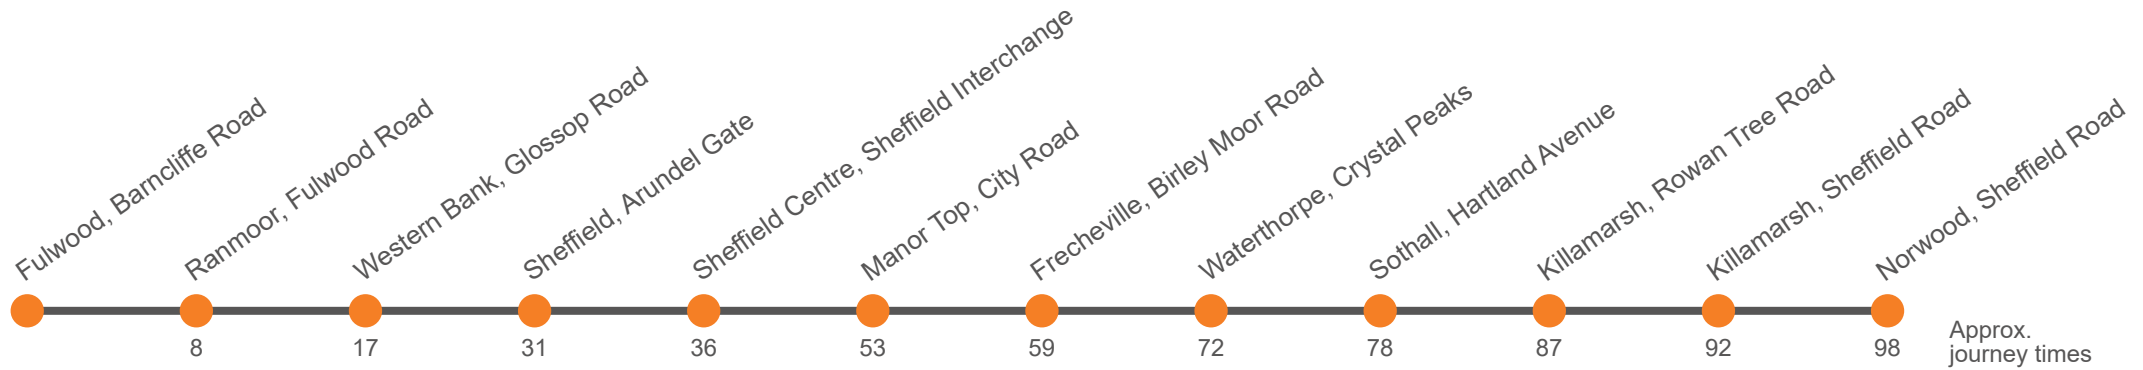

Monday to Friday (continued)

Service:	80	120k	120k
Fulwood, Barncliffe Rd adj Winchester Rd	...	1928	2028
Ranmoor, Fulwood Rd opp Notre Dame Sch	...	1935	2035
Royal Hallamshire Hospital, Glossop Rd	...	1942	2041
Sheffield, Arundel Gate, Stop AG1	...	1955	2053
Sheffield Interchange, Sheffield Interchange	...	1959	2057
Manor Top, City Road/Elm Tree	...	2015	2112
Frecheville, Birley Moor Road	...	2020	2117
Crystal Peaks Bus Station, Crystal Peaks	...	2030	2127
Sothall, Hartland Avenue	...	2036	2133
Killamarsh, Walford Rd adj Lipp Avenue	...		
Killamarsh, Rowan Tree Road	...	2045	2142
Killamarsh, Sheffield Rd opp Bridge St	...	2050	2147
Norwood, Rotherham Rd Roundabout	1948	2056	2153
Mansfield Road, Mansfield Road	1950	...	...
Spinkhill, Bus Turning Circle	1955	...	...
Renishaw, Community Hall	1959	...	...
Mastin Moor, Edale Road	2004	...	...
Staveley, Market Street, Stop 3	2010	...	...
Brimington, Hall Road	2017	...	...
Calow, Chesterfield Royal Hospital Stop 1	2029	...	...
New Beetwell Street, New Beetwell Street	2044	...	...