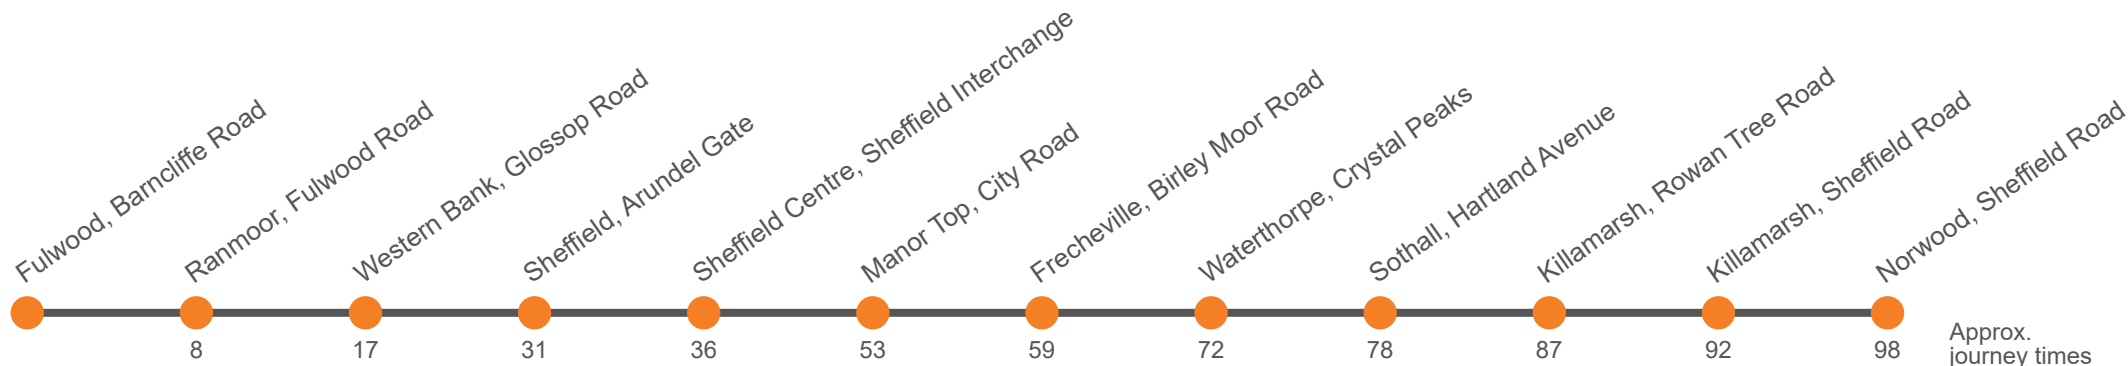

80 & 120k

Fulwood - Chesterfield via Sheffield, Crystal Peaks and Killamarsh

Effective from: 01/09/2024

First

Sunday

Service:	80	80	120k	80	120k	80	120k	80	120k	80	120k	80	120k
Fulwood, Barncliffe Rd adj Winchester Rd	...	...	0920	...	1020	...	1120	...	1220	...	1320	...	1420
Ranmoor, Fulwood Rd opp Notre Dame Sch	...	...	0928	...	1029	...	1129	...	1229	...	1329	...	1429
Royal Hallamshire Hospital, Glossop Rd	...	...	0934	...	1036	...	1136	...	1237	...	1337	...	1437
Sheffield, Arundel Gate, Stop AG1	...	...	0945	...	1047	...	1148	...	1250	...	1350	...	1450
Sheffield Interchange, Sheffield Interchange	...	...	0950	...	1052	...	1154	...	1256	...	1356	...	1456
Manor Top, City Road/Elm Tree	...	...	1006	...	1108	...	1210	...	1313	...	1413	...	1513
Frecheville, Birley Moor Road	...	...	1012	...	1114	...	1217	...	1320	...	1419	...	1518
Crystal Peaks Bus Station, Crystal Peaks	...	...	1024	...	1128	...	1230	...	1332	...	1431	...	1530
Sothall, Hartland Avenue	...	...	1030	...	1134	...	1236	...	1338	...	1437	...	1536
Killamarsh, Walford Rd adj Lipp Avenue	0838	0938	...	...	...	...	...	...	...	...	...	...	...
Killamarsh, Rowan Tree Road	0841	0941	1039	...	1143	...	1245	...	1347	...	1446	...	1545
Killamarsh, Sheffield Rd opp Bridge St	0847	0947	1044	...	1148	...	1250	...	1352	...	1451	...	1550
Norwood, Rotherham Rd Roundabout	0850	0950	1050	1050	1154	1155	1255	1255	1354	1355	1455	1455	1555
Mansfield Road, Mansfield Road	0852	0952	...	1052	...	1157	...	1257	...	1357	...	1457	...
Spinkhill, Bus Turning Circle	0857	0957	...	1057	...	1202	...	1302	...	1402	...	1502	...
Renishaw, Community Hall	0901	1001	...	1101	...	1206	...	1306	...	1406	...	1506	...
Mastin Moor, Edale Road	0906	1006	...	1106	...	1211	...	1311	...	1411	...	1511	...
Staveley, Market Street, Stop 3	0912	1012	...	1112	...	1217	...	1317	...	1417	...	1517	...
Brimington, Hall Road	0919	1019	...	1119	...	1224	...	1324	...	1424	...	1524	...
Calow, Chesterfield Royal Hospital Stop 1	0931	1031	...	1131	...	1236	...	1336	...	1436	...	1536	...
New Beetwell Street, New Beetwell Street	0941	1041	...	1141	...	1246	...	1346	...	1446	...	1546	...

These services receive financial support from Derbyshire County Council