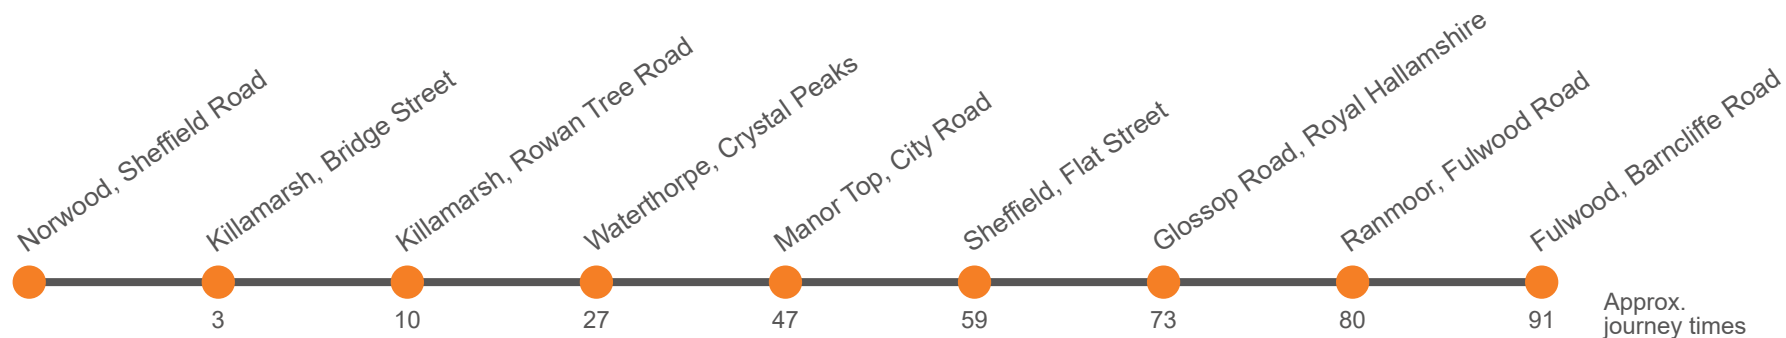

Monday to Friday (continued)

Service:	120k	80	80
New Beetwell Street, New Beetwell Street	...	1950	2050
Calow, Chesterfield Royal Hospital Stop 2	...	2000	2100
Brimington, Hall Road	...	2011	2111
Staveley, Market Street, Stop 1	...	2018	2118
Mastin Moor, Miners Welfare	...	2024	2124
Renishaw, Community Hall	...	2030	2130
Spinkhill, Bus Turning Circle	...	2036	2136
High Moor, Woodall Road	...	2041	2141
Norwood, Rotherham Road Roundabout <i>arr</i>	...	2043	2143
Norwood, Rotherham Road Roundabout <i>dep</i>	1959	2043	2143
Killamarsh, Bridge Street (Health Clinic)	2002	2046	2146
Killamarsh, Rowan Tree Road	2008	2052	2152
Killamarsh, Station Road		2057	2157
Sothall, Hartland Avenue	2017	...	...
Crystal Peaks Bus Station, Crystal Peaks	2025	...	...
Birley, Birley Moor Road	2034	...	...
Manor Top, City Road/Eastern Ave	2042	...	...
Sheffield, Flat Street, Stop FS1 <i>arr</i>	2053	...	...
Sheffield, Flat Street, Stop FS1 <i>dep</i>	2055	...	...
Royal Hallamshire Hospital, Glossop Rd	2107	...	...
Riverdale Road, Fulwood Road	2113	...	...
Fulwood, Barncliffe Rd adj Winchester Rd	2120	...	...