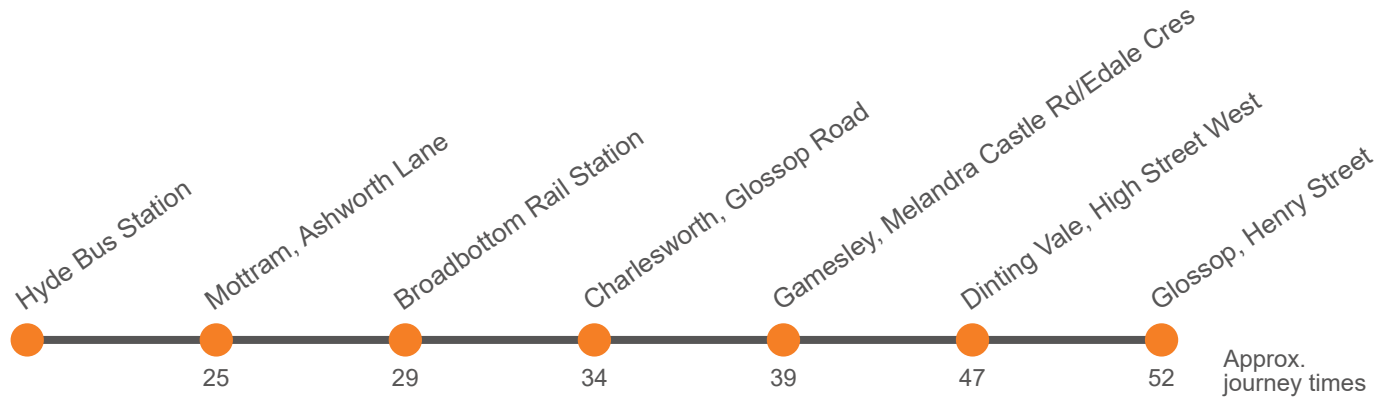

## Hyde - Broadbottom - Gamesley - Simmondey - Glossop

Effective from: 05/01/2025

"Bee Network" operated by Go North West

This service is operated under contract to Transport for Greater Manchester and Derbyshire County Council

### Monday to Friday

Hyde Bus Station, Stand C	...	...	0806	0906	1006	1106	1206	1306	1406	1506	1606	1706	1806
Hyde Hospital, The Grange	...	...										1717	1817
Hattersley, Chapman Arms	...	...	0817	0917	1017	1117	1217	1317	1417	1517	1617	1725	1825
Mottram, Chambers Court	...	0715	0831	0931	1031	1131	1231	1331	1431	1531	1631	1739	1839
Broadbottom Rail Station Stop A	...	0719	0835	0935	1035	1135	1235	1335	1435	1535	1635	1743	1843
Charlesworth, George & Dragon	...	0724	0840	0940	1040	1140	1240	1340	1440	1540	1640	1748	1848
Gamesley, Melandra Castle Rd/Edale Crescent	0639	0729	0845	0945	1045	1145	1245	1345	1445	1545	1645	1753	1853
Werneth Road Middle, Werneth Road		0741		0957		1157		1357		1557		1805	
Dinting Vale, The Junction	0647	0746	0853	1002	1053	1202	1253	1402	1453	1602	1653	1810	1901
Glossop, Henry Street Stop A	0652	0751	0858	1007	1058	1207	1258	1407	1458	1607	1658	1815	1906

### Saturday

Glossop, Henry Street Stop A	0756	0903	1012	1103	1212	1303	1412	1503	1612	1703	1820	1911
Simmondley, Zion Church		0908		1108		1308		1508		1708	1822	1913
Werneth Road Middle, Werneth Road		0913		1113		1313		1513		1713	1825	1916
Gamesley, Melandra Castle Rd/Edale Crescent	0804	0920	1020	1120	1220	1320	1420	1520	1620	1720	1828	1919
Gamesley, Glossop Road/Samas Roneo											1832	1923
Charlesworth, George and Dragon	0811	0927	1027	1127	1227	1327	1427	1527	1627	1727	...	...
Broadbottom, Rail Station	0816	0932	1032	1132	1232	1332	1432	1532	1632	1732	...	...
Mottram, nr Mottram Fold	0820	0936	1036	1136	1236	1336	1436	1536	1636	1736	...	...
Hattersley, Chapman Arms	0833	0949	1049	1149	1249	1349	1449	1549	1649	1749	...	...
Hyde Hospital, The Grange	0840										...	...
Hyde Bus Station	0851	1001	1101	1201	1301	1401	1501	1601	1701	1801	...	...