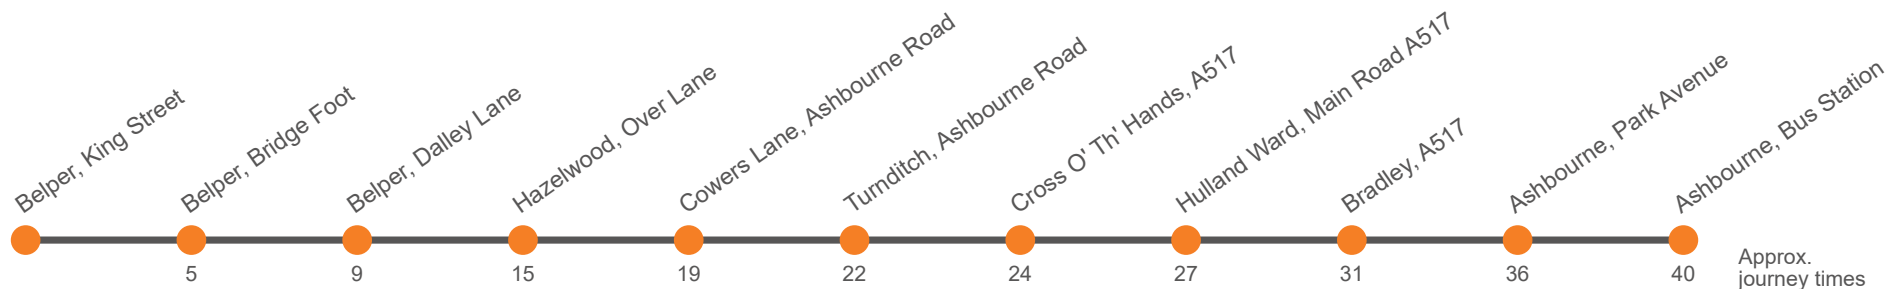

Saturday

Codes					KC	KO						
Service:	114	113	114	113	114	114	113	113	114	113	113	114
Derby Railway Station, Stop S1	0743	...	0953	...	1153	1153	...	...	1423	...	...	1728
Derby, Morledge, Stop C1	0748	...	0958	...	1158	1158	...	...	1428	...	...	1733
Allestree, Kedleston Road	0758	...	1008	...	1208	1208	...	...	1438	...	...	1743
Quarndon, St Pauls Church	0802	...	1012	...	1212	1212	...	...	1442	...	...	1747
Kedleston Hall, Coach Park		...		...		1226	...	...		...	...	
Kedleston, The Smithy	0810	...	1020	...	1220	1230	...	...	1450	...	...	1755
Weston Underwood, Bullhurst Lane	0813	...	1023	...	1223	1233	...	...	1453	...	...	1758
Cross O' Th' Hands, Ashbourne Road	0819	...	1029	...	1229	1239	...	...	1459	...	...	1804
Belper, King Street, Stop B		0915		1105			1235	1405		1610	1743	
Belper, Triangle		0917		1112			1237	1412		1617	1745	
Belper, Belper Lane		0919		1114				1414		1619	1747	
Belper, Lane End		0921		1116				1416		1621	1749	
Hazelwood, Church		0928		1123			1243	1423		1628	1755	
Cowers Lane, Railway Inn		0932		1127			1247	1427		1632	1758	
Turnditch, Tiger Inn		0935		1130			1250	1430		1635	1800	
Cross O' Th' Hands, Hillcliff Lane		0937		1132			1252	1432		1637	1802	
Hulland Ward, Nags Head	0823	0940	1033	1135	1233	1243	1255	1435	1503	1640	1806	1809
Bradley, Smithy	0828	0944	1038	1139	1238	1248	1259	1439	1508	1644	1811	1812
Ashbourne, Dovedale Avenue Top	0833	0949	1043	1144	1243	1253	1304	1444	1513	1649	1814	1817
Ashbourne Bus Station, Stand 2	0837	0953	1047	1148	1247	1257	1308	1448	1517	1653	1817	1819

KC Operates when Kedleston Hall is closed (November to mid-February)

KO Operates when Kedleston Hall is open (mid-February to October)