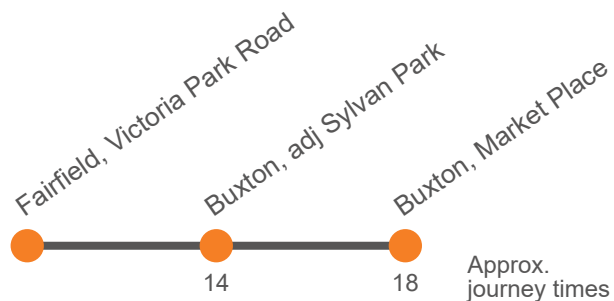

HH2 This bus arrives as the TransPeak service which operates through Burlow and Harpur Hill on it's route into Buxton

Saturday

Codes											HH2	HH2	
Buxton, Market Place, Stop C	1015	Then at these mins past the hour	15	until	1615	1740	1832	1932					
Buxton, opposite Sylvan Park	1018		18		1618	1743	1835	1935					
Fairfield Centre, Victoria Park Rd	1026		26		1626	1751	1843	1943					
Dove Holes, opposite Bus Depot	1801	1853	1953					

HH2 This bus arrives as the TransPeak service which operates through Burlow and Harpur Hill on it's route into Buxton

Monday to Friday

Codes	HH1	HH1												
Dove Holes, outside Bus Depot	0657	0806	Then at	until
Fairfield Centre, Victoria Park Rd	0707	0816	0926	0956	these	26	56		1326	1356	1426	1456	1626	
Buxton, adjacent Sylvan Park	0715	0830	0940	1010	mins	40	10		1340	1410	1440	1510	1640	
Buxton, Market Place, Stop D	0944	1014	past the	44	14		1344	1414	1444	1514	...	

HH1 This bus continues as the TransPeak service operating via Harpur Hill and Burlow on it's route to Bakewell and Derby

Saturday

Codes	HH1	HH1								
Dove Holes, outside Bus Depot	0657	0806	...	Then at
Fairfield Centre, Victoria Park Rd	0707	0816	0926	these	26	until	1426	1526	1626	
Buxton, adjacent Sylvan Park	0715	0830	0940	mins	40		1440	1540	1640	
Buxton, Market Place, Stop D	0944	past the	44		1444	1544	1644	

HH1 This bus continues as the TransPeak service operating via Harpur Hill and Burlow on it's route to Bakewell and Derby