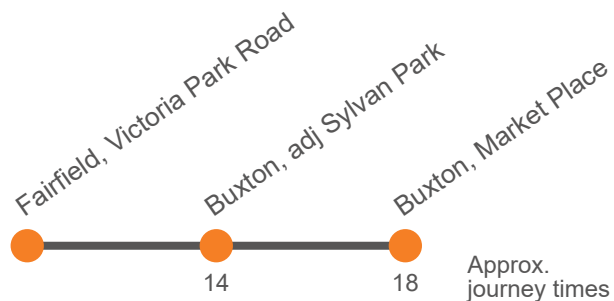

HH2 This bus arrives as the TransPeak service which operates through Burlow and Harpur Hill on it's route into Buxton

Saturday

Codes										HH2	HH2	
Buxton, Market Place Northbound	1015	Then at these mins past the hour	15	until	1615	1740	1832	1932				
Buxton, opposite Sylvan Park	1018		18		1618	1743	1835	1935				
Fairfield Centre, Victoria Park Rd	1026		26		1626	1751	1843	1943				
Dove Holes, opposite Bus Depot	1801	1853	1953				

HH2 This bus arrives as the TransPeak service which operates through Burlow and Harpur Hill on it's route into Buxton

Monday to Friday

Codes	HH1	HH1												
Dove Holes, outside Bus Depot	0657	0806	Then at
Fairfield Centre, Victoria Park Rd	0707	0816	0926	0956	these	26	56	until	1326	1356	1426	1456	1626	
Buxton, adjacent Sylvan Park	0715	0830	0940	1010	mins	40	10		1340	1410	1440	1510	1640	
Buxton, Market Place Southbound	0944	1014	past the	44	14		1344	1414	1444	1514	...	

HH1 This bus continues as the TransPeak service operating via Harpur Hill and Burlow on it's route to Bakewell and Derby

Saturday

Codes	HH1	HH1											
Dove Holes, outside Bus Depot	0657	0806	...		Then at			
Fairfield Centre, Victoria Park Rd	0707	0816	0926		these	26	until	1426	1526	1626			
Buxton, adjacent Sylvan Park	0715	0830	0940		mins	40		1440	1540	1640			
Buxton, Market Place Southbound	0944		past the	44		1444	1544	1644			

HH1 This bus continues as the TransPeak service operating via Harpur Hill and Burlow on it's route to Bakewell and Derby