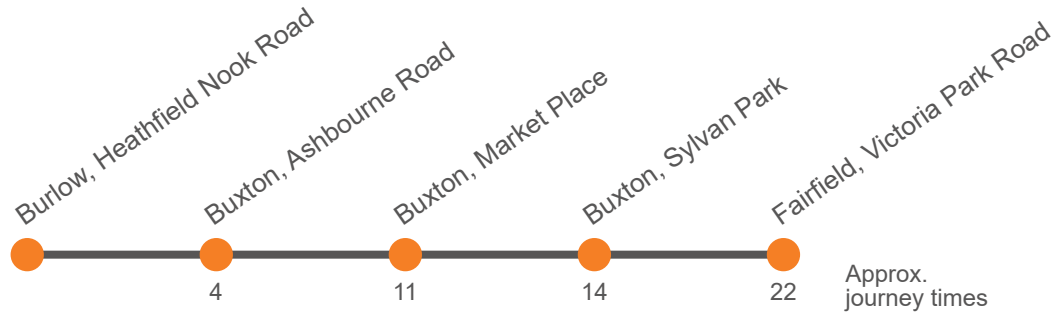

Sunday

Service:	199	199	199	199	199	199	199	199			
Buxton, Market Place, Northbound	0855	0955	1055	1155	1255	1355	1455	1555	1710	1745	1835
Fairfield Centre, Victoria Park Rd	0905	1005	1105	1205	1305	1405	1505	1605	1720	1755	1845
Dove Holes, opposite Bus Depot	0915	1015	1115	1215	1315	1415	1515	1615	1730	1805	1855
	#	#	#	#	#	#	#	#	#	#	#

This journey continues to Whaley Bridge, Stockport and Manchester Airport

Sunday (continued)

Buxton, Market Place, Northbound	1555	1710	1745	1825	1835	1925	2001	2025	2033	2125
Fairfield Centre, Victoria Park Rd	1605	1720	1755		1845		2011			
Dove Holes, opposite Bus Depot	1615	1730	1805	1835	1855	1935	2021	2035	2045	2135
Chapel En Le Frith, New Inn	1623	1738	..	1842	..	1942	..	2042	..	2142
Whaley Bridge, Railway Station	1633	1748	...	1851	...	1951	...	2051	...	2151
New Mills, Bus Station, Stop 1			..		..		..		..	
Newtown, Swan Hotel	1641	1756	...	1858	...	1958	...	2058	...	2158
Disley, Ram's Head Hotel	1645	1800	..	1901	..	2001	..	2101	..	2201
High Lane, Bull's Head	1651	1806	...	1905	...	2005	...	2105	...	2205
Hazel Grove, Norbury Church Stop B	1656	1810	..	1909	..	2009	..	2109	..	2209
Stepping Hill, The Crown Stop A	1703	1819	...	1918	...	2018	...	2118	...	2218
Stockport, Mersey Square Stop AA	1718	1825	..	1925	..	2025	..	2125	..	2225
Manchester Airport, The Station Stand F	1738	1840	...	1940	...	2040	...	2140	...	2240