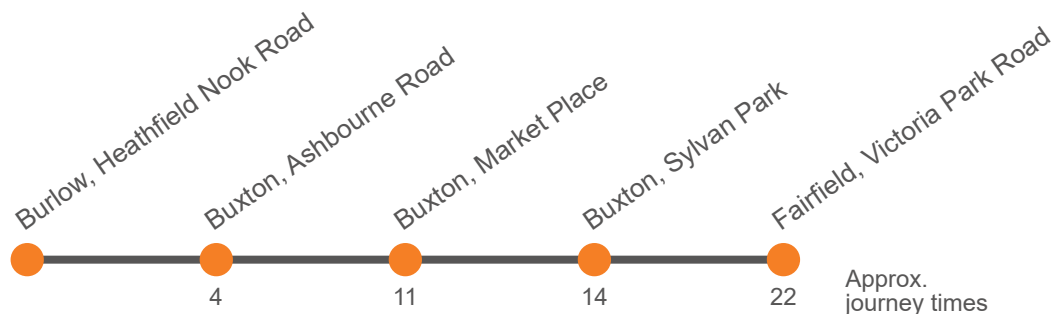

185/186

Burlow to Fairfield Estate via Buxton Market Place

Effective from: 24/07/2023

High Peak

Monday to Friday

Service:	186	186	186	186	185	186	185	186	185	185	186	185
Burlow, Heathfield Nook Rd/Burlow Rd	0805	0845	0933	1003	...	1103	...	1203	...	...	1333	...
Burlow, Heathfield Nook Road opp Barson Grove					1033		1133		1233	1303		1403
Buxton, Ashbourne Rd/Central Drive					1037		1137		1237	1307		1407
Harpur Hill, Harpur Hill Rd/Trent Avenue	0809	0849	0937	1007		1107		1207			1337	
Buxton, Market Place, Northbound	0816	0856	0944	1014	1044	1114	1144	1214	1244	1314	1344	1414
Buxton, opposite Sylvan Park	0819	0859	0947	1017	1047	1117	1147	1217	1247	1317	1347	1417
Fairfield Centre, Victoria Park Rd	...	...	0955	1025	1055	1125	1155	1225	1255	1325	1355	1425
Dove Holes, opposite Bus Depot	...	...	...	...	...	...	...	...	...	...	...	...

Monday to Friday (continued)

Codes		Sch	Hol										
Service:	186	185	185	186	185	185	185	185	185	185	185	185	185
Burlow, Heathfield Nook Rd/Burlow Rd	1433	...	...	1533	...	...	...	...	...	...	...	...	..
Burlow, Heathfield Nook Road opp Barson Grove		1503	1503		...	1631	...	1735	1816	...	1856	1936	...
Buxton, Ashbourne Rd/Central Drive		1507	1507		...	1635	...	1739	1820	...	1900	1940	..
Harpur Hill, Harpur Hill Rd/Trent Avenue	1437			1537	...		...			...			...
Buxton, Market Place, Northbound	1444	1514	1514	1544	1614	1644	1745	1746	1828	1835	1907	1947	2001
Buxton, opposite Sylvan Park	1447	1517	1517	1547	1618	1648	1749	1750	1832	1839	1910	1950	2004
Fairfield Centre, Victoria Park Rd	1455	...	1525	1555	1626	1656	1756	...	...	1846	...	...	2012
Dove Holes, opposite Bus Depot	...	...	...	...	...	...	1806	...	...	1855	...	...	2021

Hol Runs during School Holidays Only

Sch Runs on Schooldays Only