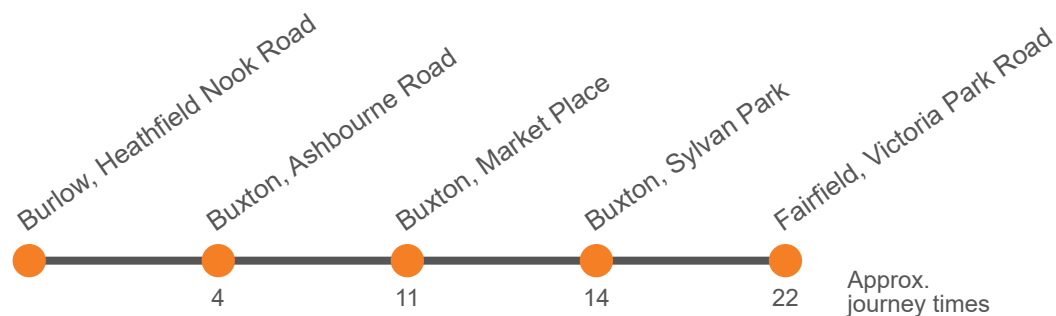

Saturday

Service:	186	186	186	186	186	185	185	185	185	185	185	185
Burlow, Heathfield Nook Rd/Burlow Rd	0828	0933	1003	1103	1203	...	...	...	...	...	...	...
Burlow, Heathfield Nook Road opp Barson Grove						1333	1433	1533	1633	1733	...	...
Buxton, Ashbourne Rd/Central Drive						1337	1437	1537	1637	1737	...	...
Harpur Hill, Harpur Hill Rd/Trent Avenue	0832	0937	1007	1107	1207						...	...
Buxton, Market Place, Northbound	0839	0944	1014	1114	1214	1344	1444	1544	1644	1744	1745	1835
Buxton, opposite Sylvan Park	0842	0947	1017	1117	1217	1347	1447	1547	1647	1747	1749	1839
Fairfield Centre, Victoria Park Rd	...	...	1025	1125	1225	1355	1455	1555	1655	...	1756	1846
Dove Holes, opposite Bus Depot	...	...	...	...	...	...	...	...	...	...	1806	1856

Saturday (continued)

Service:	185	185	185
Burlow, Heathfield Nook Rd/Burlow Rd	...	...	...
Burlow, Heathfield Nook Road opp Barson Grove	1833	1940	...
Buxton, Ashbourne Rd/Central Drive	1837	1944	...
Harpur Hill, Harpur Hill Rd/Trent Avenue			...
Buxton, Market Place, Northbound	1844	1951	2001
Buxton, opposite Sylvan Park	1847	1954	2004
Fairfield Centre, Victoria Park Rd	...	...	2012
Dove Holes, opposite Bus Depot	...	...	2021