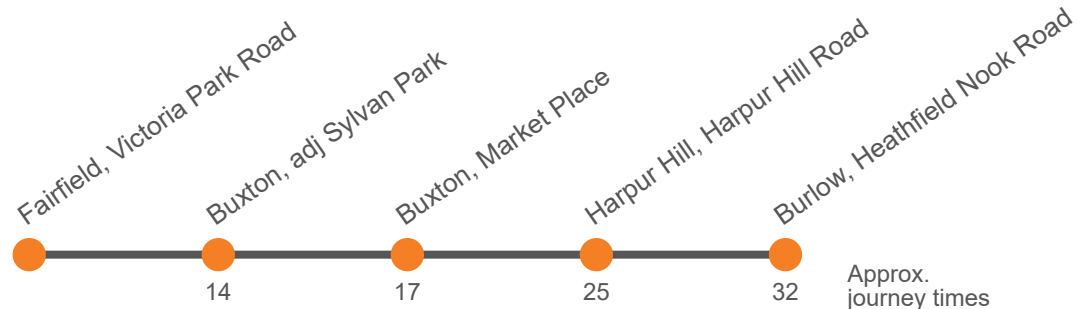

Monday to Friday

Service:	185	185	186	186	186	185	186	185	186	185	185	186
Dove Holes, outside Bus Depot	0652	0755	...	...	...	...	...	...	...	...	...	...
Fairfield Centre, Victoria Park Rd	0702	0805	...	...	0926	0956	1026	1056	1126	1156	1226	1256
Buxton, adjacent Sylvan Park	0710	0820	0825	0910	0940	1010	1040	1110	1140	1210	1240	1310
Buxton, Market Place, Southbound	...	...	0829	0914	0944	1014	1044	1114	1144	1214	1244	1314
Buxton, Ashbourne Rd/Central Drive	...	...	0836	0921	0951		1051		1151			1321
Harpur Hill, Harpur Hill Rd/Trent Avenue	...	...				1021		1121		1221	1251	
Burlow, Heathfield Nook Rd/Burlow Rd	...	...	0844	0929	0959		1059		1159			1329
Burlow, Heathfield Nook Road opp Barson Grove	...	...	...	...	...	1028	...	1128	...	1228	1258	...

Monday to Friday (continued)

Service:	185	186	185	186	185	185	185	185	185	185
Dove Holes, outside Bus Depot	...	...	...	...	...	...	...	...	...	...
Fairfield Centre, Victoria Park Rd	1326	1356	1426	1456	1556	1626	1657	...	...	...
Buxton, adjacent Sylvan Park	1340	1410	1440	1510	1610	1640	1712	1755	1835	1915
Buxton, Market Place, Southbound	1344	1414	1444	1514	1614	...	1717	1800	1839	1919
Buxton, Ashbourne Rd/Central Drive		1421		1521		...				
Harpur Hill, Harpur Hill Rd/Trent Avenue	1351		1451		1621	...	1725	1808	1846	1926
Burlow, Heathfield Nook Rd/Burlow Rd		1429		1529		...				
Burlow, Heathfield Nook Road opp Barson Grove	1358	...	1458	...	1628	...	1732	1815	1853	1933