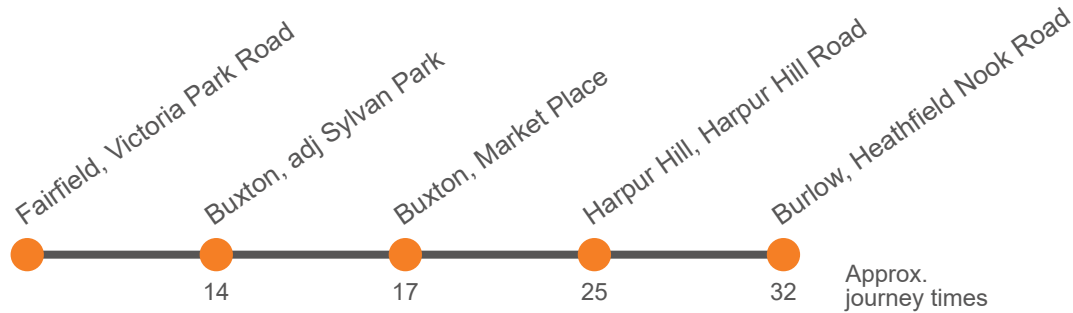

Monday to Friday (continued)

Service:	185	186	185	186	185	185	185	185	185	185
Dove Holes, outside Bus Depot
Fairfield Centre, Victoria Park Rd	1326	1356	1426	1456	1556	1626	1657
Buxton, adjacent Sylvan Park	1340	1410	1440	1510	1610	1640	1712	1755	1835	1915
Buxton, Market Place, Southbound	1344	1414	1444	1514	1614	...	1717	1800	1839	1919
Buxton, Ashbourne Rd/Central Drive		1421		1521		...				
Harpur Hill, Harpur Hill Rd/Trent Avenue	1351		1451		1621	...	1725	1808	1846	1926
Burlow, Heathfield Nook Rd/Burlow Rd		1429		1529		...				
Burlow, Heathfield Nook Road opp Barson Grove	1358	...	1458	...	1628	...	1732	1815	1853	1933

185/186

Fairfield Estate to Burlow via Buxton Market Place

Effective from: 24/07/2023

High Peak

Saturday

Service:	185	185	186	186	186	186	185	185	185	185	185	185	185
Dove Holes, outside Bus Depot	0702	0800
Fairfield Centre, Victoria Park Rd	0712	0810	0926	1026	1126	1226	...	1356	1456	1556	1656
Buxton, adjacent Sylvan Park	0720	0820	0940	1040	1140	1240	1310	1410	1510	1610	1710	1810	1920
Buxton, Market Place, Southbound	0944	1044	1144	...	1314	1412	1512	1612	1712	1814	1924
Buxton, Ashbourne Rd/Central Drive	0951	1051	1151	...							
Harpur Hill, Harpur Hill Rd/Trent Avenue	1321	1421	1521	1621	1721	1821	1931
Burlow, Heathfield Nook Rd/Burlow Rd	0959	1059	1159	...							
Burlow, Heathfield Nook Road opp Barson Grove	1328	1428	1528	1628	1728	1828	1938