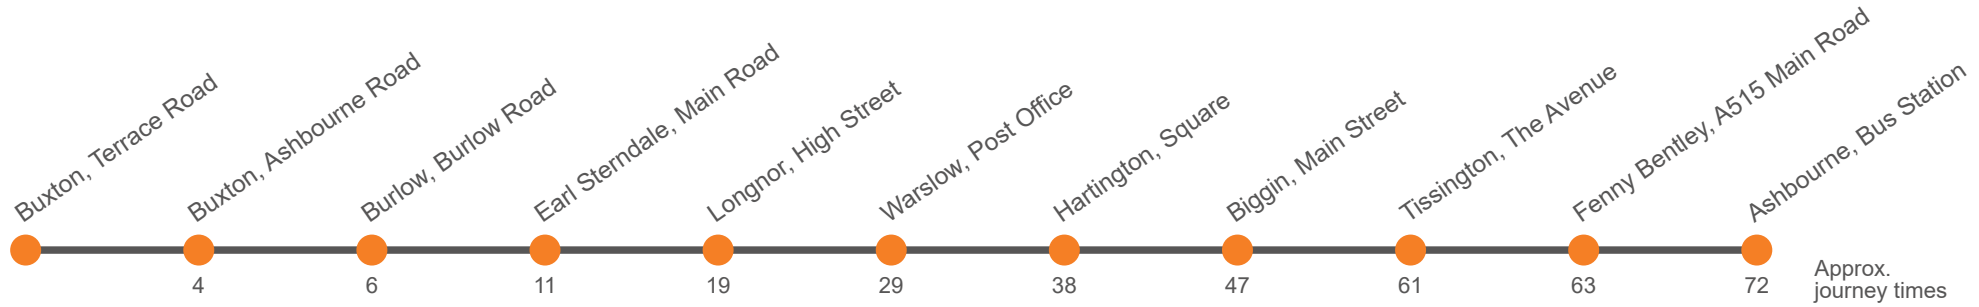

Saturday

Service:	442	442	442	442	441	442	442	442
Buxton, adjacent Sylvan Park	0705	0845	1025	1135	1315	1425	1535	1735
Buxton, Market Place, Southbound	0708	0848	1028	1138	1318	1428	1538	1738
Sterndale Moor, A515 Main Road					1330			
Pomeroy, Duke Of York					1332			
Newhaven Junction, A515					1339			
Buxton, Ashbourne Rd/Central Drive	0712	0852	1032	1142		1432	1542	1742
Burlow, Burlow Rd adj Heathfield Nook Rd	0714	0854	1034	1144		1434	1544	1744
Earl Sterndale, Main Road	0719	0859	1039	1149		1439	1549	1749
Longnor, Market Place	0727	0907	1047	1157		1447	1557	1757
Warslow, Post Office	0737	0917	1057	1207		1457	1607	1807
Hartington, Square	0746	0926	1106	1216		1506	1616	1816
Biggin, Church	0755	0935	1115	1225		1515	1625	1825
Newton Green, Newton House					1346			
Tissington, The Avenue	0809	0949	1129	1239	1349	1529	1639	1839
Fenny Bentley, Coach & Horses	0811	0951	1131	1241	1351	1531	1641	1841
Ashbourne Bus Station, Stand 1	0820	1000	1140	1250	1400	1540	1650	1850