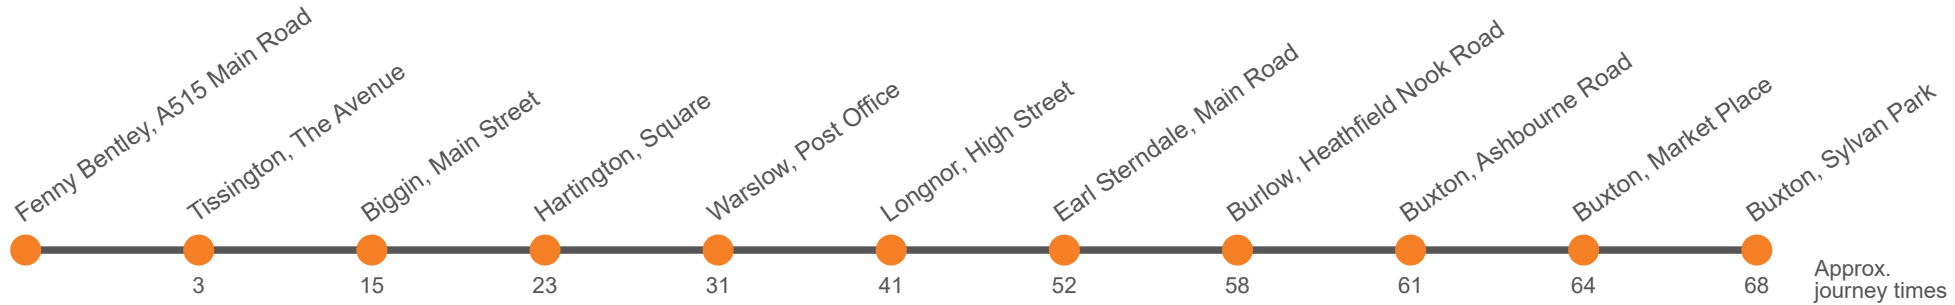

Saturday

Service:	442	442	441	442	442	442	442	442	442	442
Ashbourne Bus Station, Stand 1	...	...	0930	1005	1155	1305	1415	1605	1705	
Fenny Bentley, Coach & Horses	...	...	0939	1012	1202	1312	1422	1612	1712	
Tissington, The Avenue	...	...	0942	1015	1205	1315	1425	1615	1715	
Newton Grange, Newton House	...	...	0943							
Newhaven Junction, A515	...	...	0951							
Pomeroy, Duke Of York	...	...	0958							
Sterndale Moor, A515 Main Road	...	...	1000							
Biggin, Church	...	...		1027	1217	1327	1437	1627	1727	
Hartington, Square	...	0747		1035	1225	1335	1445	1635	1735	
Warslow, Post Office	...	0755		1043	1233	1343	1453	1643	1743	
Longnor, Market Place	0635	0805		1053	1243	1353	1503	1653	1753	
Earl Sterndale, Main Road	0645	0815		1104	1254	1404	1514	1704	1804	
Burlow, Heathfield Nook Road opp Barson Grove	0650	0820		1110	1300	1410	1520	1710	1810	
Buxton, Ashbourne Rd/Central Drive	0653	0823		1113	1303	1413	1523	1713	1813	
Buxton, Market Place, Northbound	0656	0826	1011	1116	1306	1416	1526	1716	1816	
Buxton, opposite Sylvan Park	0700	0830	1015	1120	1310	1420	1530	1720	1820