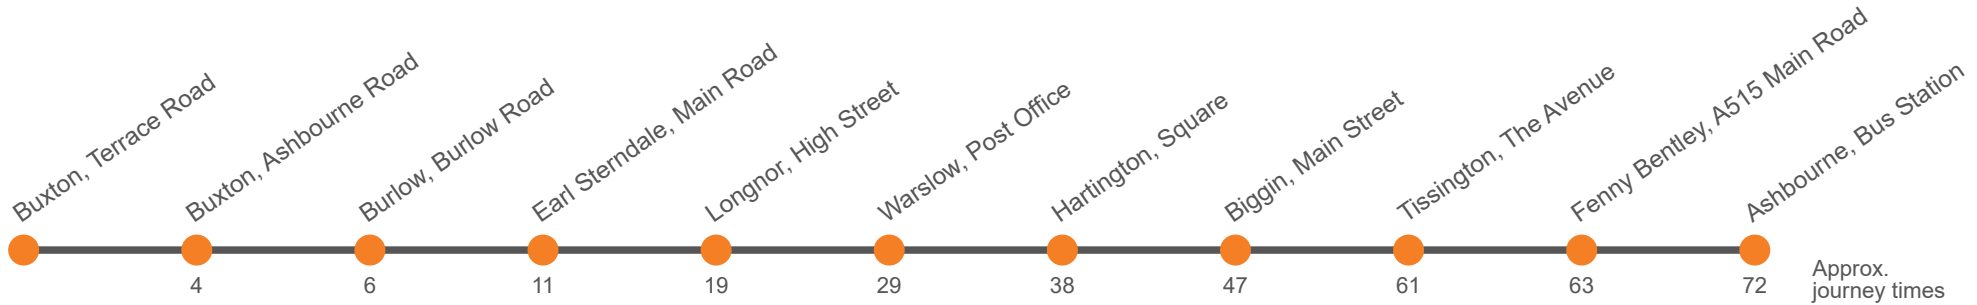

Monday to Friday

Codes	HolA	SchA						Hol	Sch	
Service:	442	442	442	442	442	441	442	442	442	442
Buxton, adjacent Sylvan Park	0705	0705	0845	1025	1135	1315	1425	1532	1530	1735
Buxton, Market Place, Southbound	0708	0708	0848	1028	1138		1428	1535	1533	1738
Buxton, Community School, Temple Road									1537	
Buxton, Market Place, Southbound						1318				
Sterndale Moor, A515 Main Road						1330				
Pomeroy, Duke Of York						1332				
Newhaven Junction, A515						1339				
Harpur Hill, Harpur Hill Rd/Trent Avenue								1541	1545	
Buxton, Ashbourne Rd/Central Drive	0712	0712	0852	1032	1142		1432			1742
Burlow, Burlow Rd adj Heathfield Nook Rd	0714	0714	0854	1034	1144		1434	1544	1548	1744
Earl Sterndale, Main Road	0719	0719	0859	1039	1149		1439	1549	1553	1749
Longnor, Market Place	0727	0727	0907	1047	1157		1447	1557	1601	1757
Warslow, Post Office	0737	0737	0917	1057	1207		1457	1607	1611	1807
Hartington, Square	0746	0746	0926	1106	1216		1506	1616	1620	1816
Biggin, Church	0755	0755	0935	1115	1225		1515	1625	1629	1825
Newton Green, Newton House						1346				
Tissington, The Avenue	0809	0809	0949	1129	1239	1349	1529	1639	1643	1839
Fenny Bentley, Coach & Horses	0811	0811	0951	1131	1241	1351	1531	1641	1645	1841
Ashbourne, Queen Elizabeth's School		0817								
Ashbourne Bus Station, Stand 1	0820	0824	1000	1140	1250	1400	1540	1650	1655	1850

Hol Runs during School Holidays Only
HolA QEGS Ashbourne School Holidays
Sch Runs on Schooldays Only
SchA QEGS Ashbourne Schooldays

This service is operated under contract to Derbyshire County Council