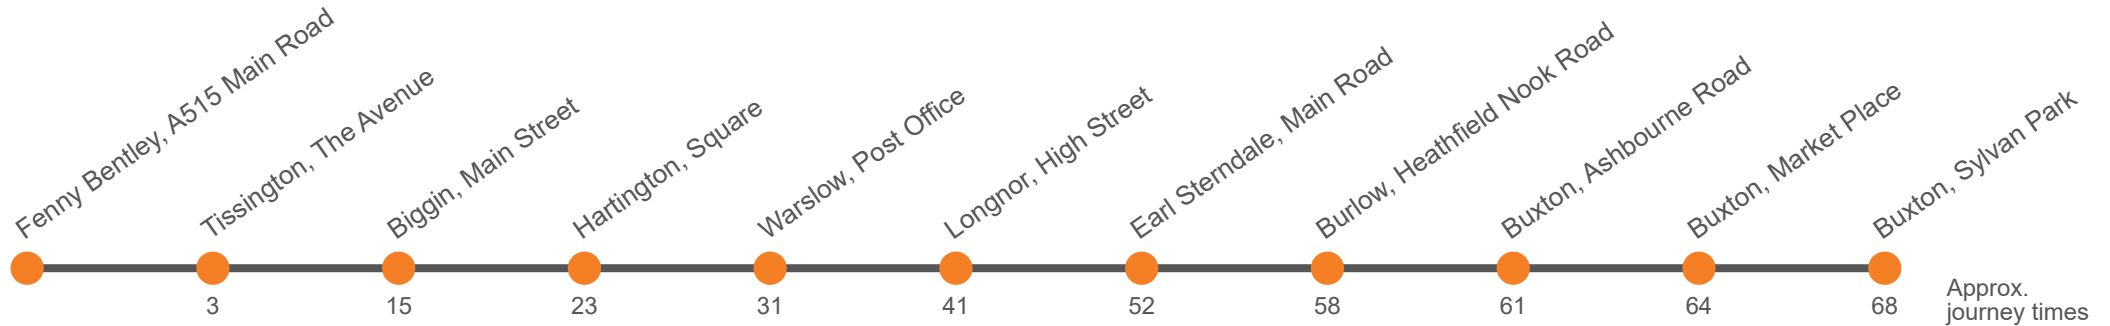

Saturday

Service:	442	442	441	442	442	442	442	442	442
Ashbourne Bus Station, Stand 1	...	...	0930	1005	1150	1255	1400	1605	1705
Fenny Bentley, Coach & Horses	...	...	0939	1012	1157	1302	1407	1612	1712
Tissington, The Avenue	...	...	0942	1015	1200	1305	1410	1615	1715
Newton Grange, Newton House	...	...	0943						
Newhaven Junction, A515	...	...	0951						
Pomeroy, Duke Of York	...	...	0958						
Sterndale Moor, A515 Main Road	...	...	1000						
Biggin, Church	...	...		1027	1212	1317	1422	1627	1727
Hartington, Square	...	0747		1035	1220	1325	1430	1635	1735
Warslow, Post Office	...	0755		1043	1228	1333	1438	1643	1743
Longnor, Market Place	0635	0805		1053	1238	1343	1448	1653	1753
Earl Sterndale, Main Road	0645	0815		1104	1249	1354	1459	1704	1804
Burlow, Heathfield Nook Road opp Barson Grove	0650	0820		1110	1255	1400	1505	1710	1810
Buxton, Ashbourne Rd/Central Drive	0653	0823		1113	1258	1403	1508	1713	1813
Buxton, Market Place, Northbound	0656	0826	1011	1116	1301	1406	1511	1716	1816
Buxton, opposite Sylvan Park	0700	0830	1015	1120	1305	1410	1515	1720	1820