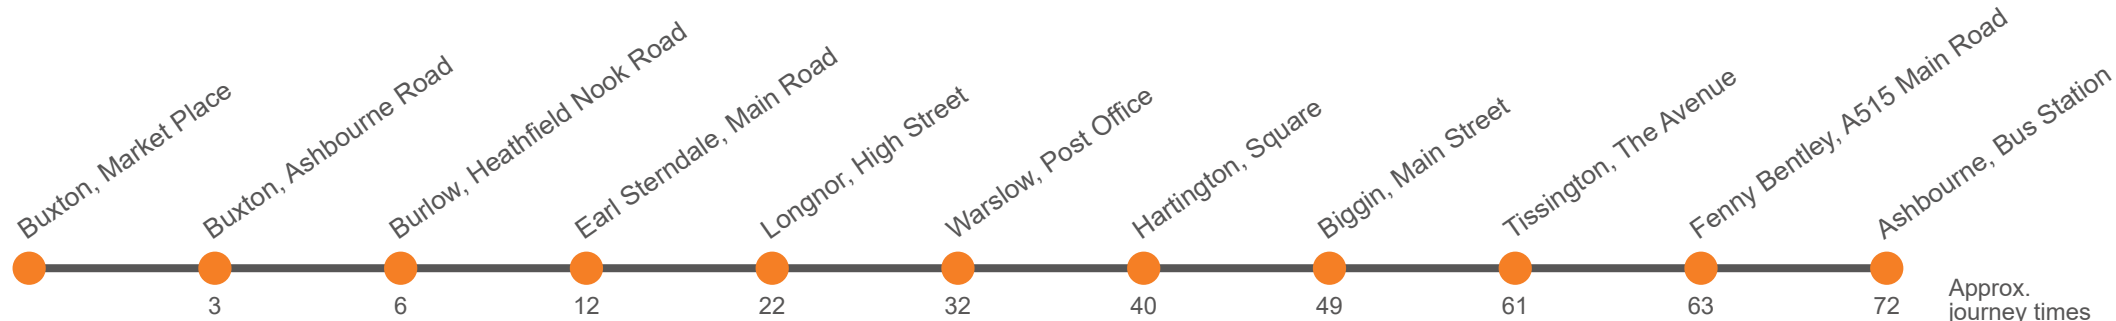

Saturday

Service:	442	442	442	442	441	442	442	442
Buxton, adjacent Sylvan Park	0705	0845	1025	1130	1310	1420	1535	1735
Buxton, Market Place, Southbound	0708	0848	1028	1133	1313	1423	1540	1738
Sterndale Moor, A515 Main Road					1325			
Pomeroy, Duke Of York					1327			
Newhaven Junction, A515					1334			
Harpur Hill, Harpur Hill Rd/Trent Avenue						1547		
Buxton, Ashbourne Rd/Central Drive	0711	0851	1031	1136		1426		1741
Burlow, Heathfield Nook Rd/Burlow Rd	0714	0854	1034	1139		1429	1550	1744
Earl Sterndale, Main Road	0720	0900	1040	1145		1435	1555	1750
Longnor, Market Place	0730	0910	1050	1155		1445	1603	1800
Warslow, Post Office	0740	0920	1100	1205		1455	1613	1810
Hartington, Square	0748	0928	1108	1213		1503	1622	1818
Biggin, Church	0757	0937	1117	1222		1512	1631	1827
Newton Green, Newton House					1340			
Tissington, The Avenue	0809	0949	1129	1234	1344	1524	1645	1839
Fenny Bentley, Coach & Horses	0811	0951	1131	1236	1346	1526	1647	1841
Ashbourne Bus Station, Stand 1	0820	1000	1140	1245	1355	1535	1656	1850

This service is operated under contract to Derbyshire County Council