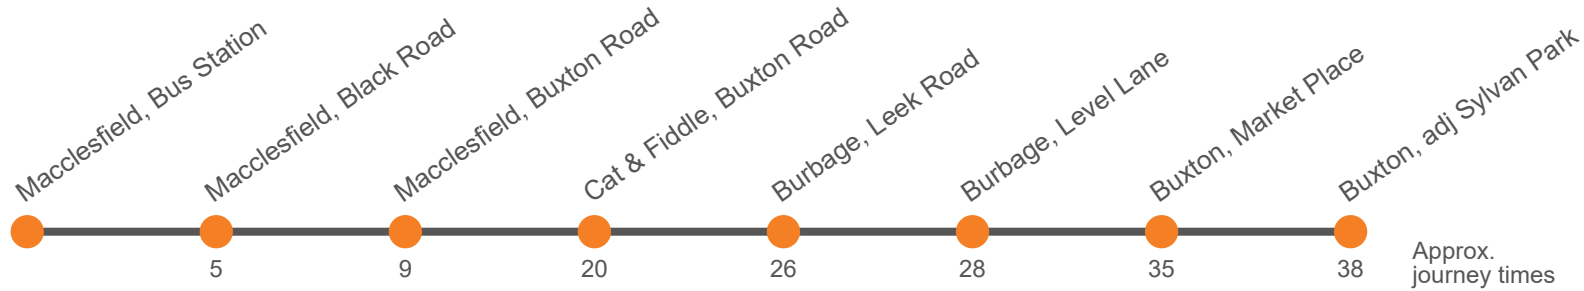

Monday to Friday

Macclesfield, Bus Station, Bay 2	0650	0815	0915	1015	1115	1215	1315	1415	1515	1615	1715	1745	1845
Macclesfield, Black Road	0656	0821	0921	1021	1121	1221	1321	1421	1521	1621	1721	1751	1849
Macclesfield, Forest Cottage	0700	0825	0925	1025	1125	1225	1325	1425	1525	1625	1725	1755	1851
Cat & Fiddle, Buxton Road	0711	0836	0936	1036	1136	1236	1336	1436	1536	1636	1736	1806	1900
Burbage, Leek Road	0717	0842	0942	1042	1142	1242	1342	1442	1542	1642	1742	1812	1906
Burbage, Level Lane	0719	0844	0944	1044	1144	1244	1344	1444	1544	1644	1744	1814	1908
Buxton, Market Place, Northbound	0726	0851	0951	1051	1151	1251	1351	1451	1551	1651	1751	1821	1915
Buxton, adjacent Sylvan Park	0729	...	0954	...	1154	...	1354	...	1554	1654	1754	1824	1918

Saturday

Macclesfield, Bus Station, Bay 2	0815	0915	1015	1115	1215	1315	1415	1515	1615	1715	1845
Macclesfield, Black Road	0821	0921	1021	1121	1221	1321	1421	1521	1621	1721	1849
Macclesfield, Forest Cottage	0825	0925	1025	1125	1225	1325	1425	1525	1625	1725	1851
Cat & Fiddle, Buxton Road	0836	0936	1036	1136	1236	1336	1436	1536	1636	1736	1900
Burbage, Leek Road	0842	0942	1042	1142	1242	1342	1442	1542	1642	1742	1906
Burbage, Level Lane	0844	0944	1044	1144	1244	1344	1444	1544	1644	1744	1908
Buxton, Market Place, Northbound	0851	0951	1051	1151	1251	1351	1451	1551	1651	1751	1915
Buxton, adjacent Sylvan Park	..	0954	..	1154	..	1354	..	1554	1654	1754	1918