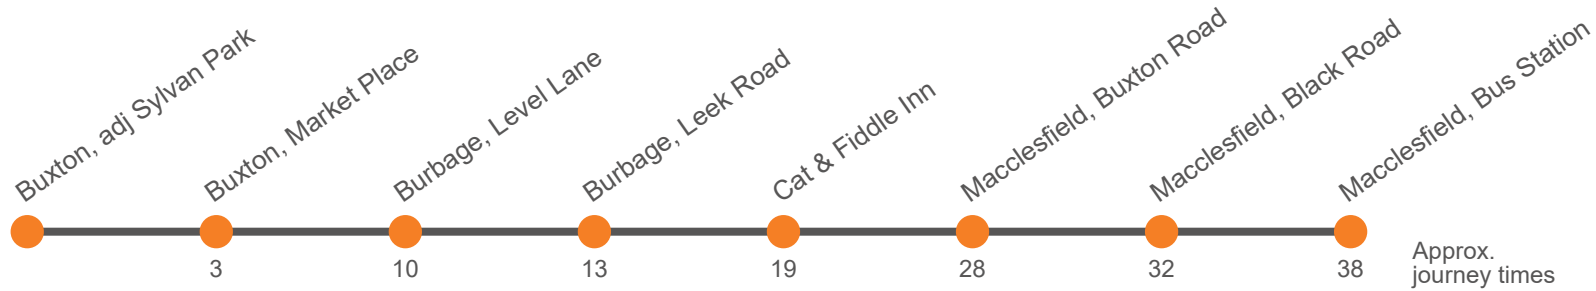

Sunday

Chatsworth House	...	...	1150	...	1615
Pilsley, School	...	...	1155	...	1620
Bakewell, Square Stand C	...	...	1205	...	1635
Monyash, Bulls Head	...	...	1217	...	1647
Pomeroy, Duke Of York	...	...	1222	...	1652
Sterndale Moor, A515 Main Road	...	...	1225	...	1655
Brierlow Bar, Bookstore	...	...	1228	...	1658
Buxton, Market Place, Northbound	...	...	1235	...	1705
Buxton, Market Place, Southbound	<i>arr</i>	...	1238	...	1708
Buxton, Market Place, Southbound	<i>dep</i>	0845	0955	1240	1420
Burbage, Level Lane	0852	1002	1247	1427	1717
Burbage, Leek Road	0855	1005	1250	1430	1720
Cat & Fiddle Inn, Buxton New Rd	0901	1011	1256	1436	1726
Macclesfield, Forest Cottage	0910	1020	1305	1445	1735
Macclesfield, Bus Station, Bay 2	0917	1027	1312	1452	1742