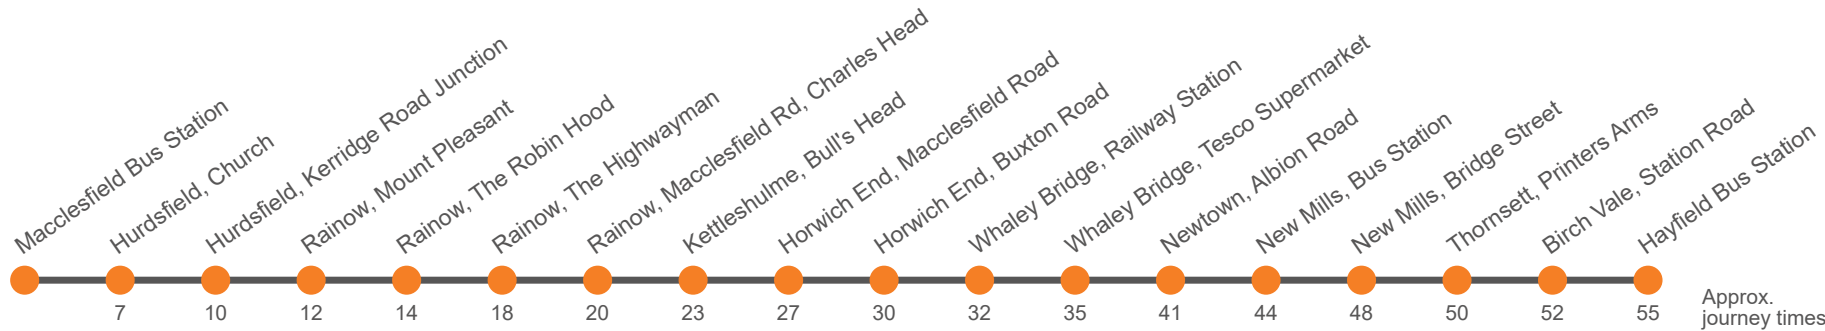

Monday to Friday

Codes	BB	BB	BB	BB	BB	BB	BB	BB	BB,Hol	BB,Sch	BB	BB	BB	BB	
Service:	60	60	60	60	60A	60	60A	60	60A	60	60	60	60	60	
Macclesfield Bus Station, Bay 3	0710	0812	...	0850	...	1050	...	1250	...	1450	1450	1550	1700	1750	1845
Macclesfield, Bus Station, Bay 6			...		0950		1150		1350						
Hurdsfield, Trinity Church	0717	0819	...	0857	0957	1057	1157	1257	1357	1457	1457	1557	1707	1757	1850
Hurdsfield, Kerridge Road Junction	0720	0822	...	0900	1000	1100	1200	1300	1400	1500	1500	1600	1710	1800	1853
Rainow, Mount Pleasant	0722	0824	...	0902	1002	1102	1202	1302	1402	1502	1502	1602	1712	1802	1855
Rainow, The Robin Hood	0724	0828	...	0904	1004	1104	1204	1304	1404	1504	1504	1604	1714	1804	1857
Rainow, Blue Boar Farm REQUEST STOP		...	...	0906	1006	1106	1206	1306	1406	1506	1506	1606			
Rainow, The Highwayman	0728	...	...	0908	1008	1108	1208	1308	1408	1508	1508	1608	1718	1808	1901
Rainow, Macclesfield Rd, Charles Head	0730	...	...	0910	1010	1110	1210	1310	1410	1510	1510	1610	1720	1810	1903
Kettleshulme, Bull's Head	0733	...	...	0913	1013	1113	1213	1313	1413	1513	1513	1613	1723	1813	1906
Horwich End, Macclesfield Road	0737	...	...	0917	1017	1117	1217	1317	1417	1517	1517	1617	1727	1818	1910
Horwich End, White Horse	0740	...	...	0920	1020	1120	1220	1320	1420	1520	1520	1620	1730	1820	1912
Stoneheads, Whaley Lane		...	...		1027		1227		1427						
Whaley Bridge, Railway Station	0742	...	...	0922	1032	1122	1232	1322	1432	1522	1522	1622	1732	1822	1914
Whaley Bridge, Tesco Supermarket	0745	...	...	0925	1035	1125	1235	1325	1435	1525	1525	1625	1735	1825	...
Newtown, Albion Road	0751	...	...	0931	1041	1131	1241	1331	1441	1531	1531	1631	1741	1831	...
New Mills, Bus Station, Stop 1	0754	...	0834	0934	1044	1134	1244	1334	1444	1534	1534	1634	1744	1834	...
New Mills School, Bus Park		...			...	...	...		...		1537		...	...	...
New Mills, Low Leighton Rd/Cale Rd		...			...	...	...		...		1541		...	...	...
New Mills, Bridge Street	0758	...	0838	0938	...	...	...	1338	...	1538		1638	...	...	...
Thornsett, Printers Arms	0800	...	0840	0940	...	...	...	1340	...	1540	1547	1640	...	...	...
Birch Vale, Station Road	0802	...	0842	0942	...	...	...	1342	...	1542	1549	1642	...	...	...
Hayfield Bus Station	0805	...	0845	0945	...	...	...	1345	...	1545	1552	1645	...	...	...

BB Blue Boar Farm stop is only served if pre-booked by calling 01298 812204

Hol Runs during School Holidays Only

Sch Runs on Schooldays Only