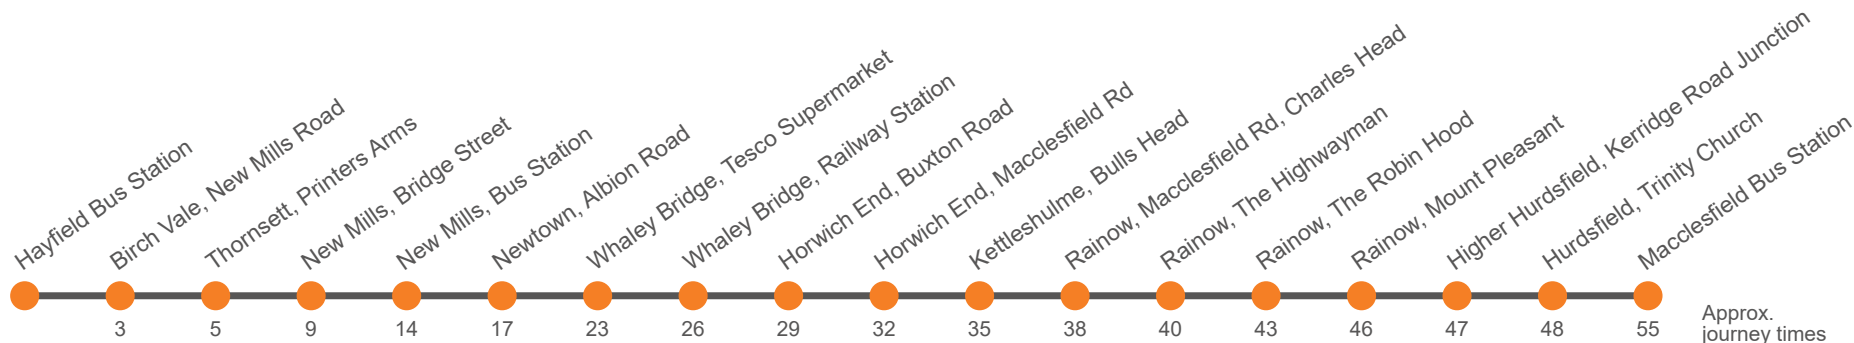

Saturday

Codes	60				BB2		BB2		BB2		BB2		BB2	
Service:	60	60	60	60	60	60	60A	60	60A	60	60A	60	60	
Hayfield Bus Station	...	0710	0810	...	0850	0950	...	1150	...	1350	...	1600	1650	
Birch Vale, New Mills Road	...	0713	0813	...	0853	0953	...	1153	...	1353	...	1603	1653	
Thornsett, Printers Arms	...	0715	0815	...	0855	0955	...	1155	...	1355	...	1605	1655	
New Mills, Bridge Street	...	0718	0819	...	0859	0959	...	1159	...	1359	...	1609	1659	
New Mills, Bus Station, Stop 1	...	0724	0824	...	0904	1004	1054	1204	1254	1404	1454	1614	1704	
Newtown, Albion Road	...	0727	...	...	0907	1007	1057	1207	1257	1407	1457	1617	1707	
Whaley Bridge, Tesco Supermarket	...	0733	...	...	0913	1013	1103	1213	1303	1413	1503	1623	1713	
Whaley Bridge, Railway Station	0636	0736	...	...	0916	1016	1106	1216	1306	1416	1506	1626	1716	
Stoneheads, Meadow Close			...	...			1111		1311		1511			
Horwich End, Buxton Road	0639	0739	...	...	0919	1019	1119	1219	1319	1419	1519	1629	1719	
Horwich End, Macclesfield Road	0642	0742	...	...	0922	1022	1122	1222	1322	1422	1522	1632	1722	
Kettleshulme, Bulls Head	0646	0746	...	...	0925	1025	1126	1225	1326	1425	1526	1635	1725	
Rainow, Macclesfield Rd, Charles Head	0649	0749	...	...	0928	1028	1129	1228	1329	1428	1529	1638	1728	
Rainow, Highwayman SEE FOOTNOTE BB2	0651	0751	...	...	0930	1030	1131	1230	1331	1430	1531	1640	1730	
Rainow, Blue Boar Farm REQUEST STOP			...	...	0931	1031	1133	1231	1333	1431	1533	1641	1731	
Rainow, The Robin Hood	0655	0755	...	0828	0933	1033	1135	1233	1335	1433	1535	1643	1733	
Rainow, Mount Pleasant	0657	0757	...	0830	0936	1036	1137	1236	1337	1436	1537	1646	1736	
Higher Hurdsfield, Kerridge Road Junction	0659	0759	...	0832	0937	1037	1139	1237	1339	1437	1539	1647	1737	
Hurdsfield, Trinity Church	0700	0800	...	0833	0938	1038	1140	1238	1340	1438	1540	1648	1738	
Macclesfield Bus Station, Bay 3	0705	0807	...	0845	0945	1045		1245		1445		1655	1745	
Macclesfield, Bus Station, Bay 6	...	...	...	...	...	...	1145	...	1345	...	1545	...	...	

BB2 Blue Boar stop after Highwayman only served if pre-booked on 01298 812204