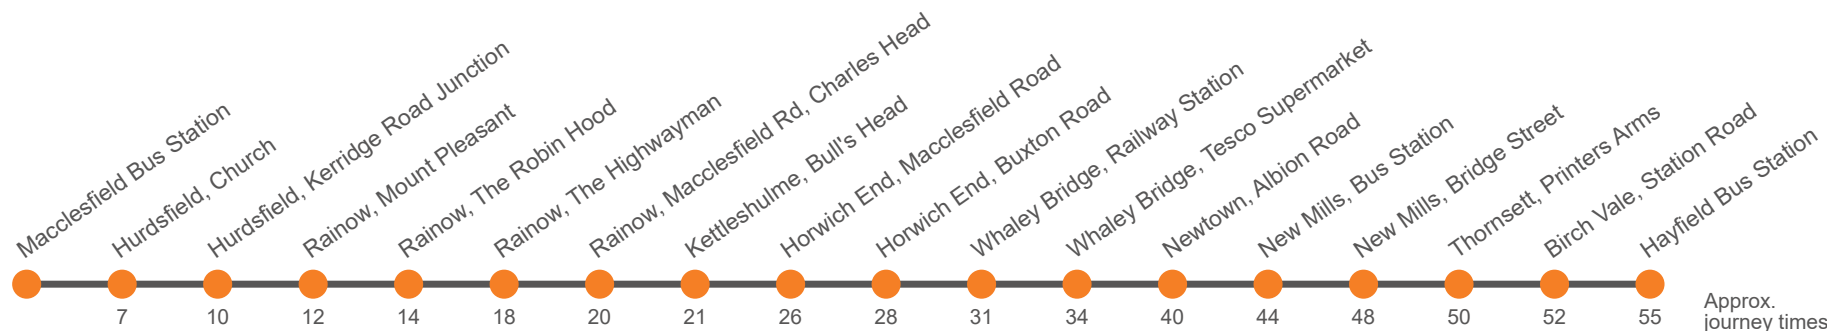

Monday to Friday

Codes	60		60		BB	BB	BB	BB	BB	BB	BB,Hol	BB,Sch	BB	BB
Service:	60	60	60	60	60A	60	60A	60	60A	60	60	60	60	60
Macclesfield Bus Station, Bay 3	0710	0810	...	0850	...	1050	...	1250	...	1450	1450	1550	1700	
Macclesfield, Bus Station, Bay 6			...		0950		1150		1350					
Hurdsfield, Trinity Church	0717	0817	...	0857	0957	1057	1157	1257	1357	1457	1457	1557	1707	
Hurdsfield, Kerridge Road Junction	0720	0820	...	0900	1000	1100	1200	1300	1400	1500	1500	1600	1710	
Rainow, Mount Pleasant	0722	0822	...	0902	1002	1102	1202	1302	1402	1502	1502	1602	1712	
Rainow, The Robin Hood	0724	0824	...	0904	1004	1104	1204	1304	1404	1504	1504	1604	1714	
Rainow, Blue Boar Farm REQUEST STOP		...	...	0906	1005	1106	1205	1306	1405	1506	1506	1606		
Rainow, The Highwayman	0728	...	...	0908	1007	1108	1207	1308	1407	1508	1508	1608	1718	
Rainow, Macclesfield Rd, Charles Head	0730	...	...	0910	1009	1110	1209	1310	1409	1510	1510	1610	1720	
Kettleshulme, Bull's Head	0731	...	...	0911	1011	1111	1211	1311	1411	1511	1511	1611	1721	
Horwich End, Macclesfield Road	0735	...	...	0915	1015	1115	1215	1315	1415	1515	1515	1615	1725	
Horwich End, White Horse	0738	...	...	0918	1018	1118	1218	1318	1418	1518	1518	1620	1730	
Stoneheads, Whaley Lane		...	...		1025		1225		1425					
Whaley Bridge, Railway Station	0741	...	...	0921	1031	1121	1231	1321	1431	1521	1521	1623	1733	
Whaley Bridge, Tesco Supermarket	0744	...	...	0924	1034	1124	1234	1324	1434	1524	1524	1626	1736	
Newtown, Albion Road	0750	...	...	0930	1040	1130	1240	1330	1440	1530	1530	1632	1742	
New Mills, Bus Station, Stop 1	0754	...	0834	0934	1044	1134	1244	1334	1444	1534	1534	1637	1747	
New Mills School, Bus Park		...			...		...		...		1538		...	
New Mills, Low Leighton Rd/Cale Rd		...			...		...		...		1542		...	
New Mills, Bridge Street	0758	...	0838	0938	...	1138	...	1338	...	1538		1641	...	
Thornsett, Printers Arms	0800	...	0840	0940	...	1140	...	1340	...	1540	1547	1643	...	
Birch Vale, Station Road	0802	...	0842	0942	...	1142	...	1342	...	1542	1549	1645	...	
Hayfield Bus Station	0805	...	0845	0945	...	1145	...	1345	...	1545	1552	1648	...	

BB Blue Boar Farm stop is only served if pre-booked by calling 01298 812204

Hol Runs during School Holidays Only

Sch Runs on Schooldays Only