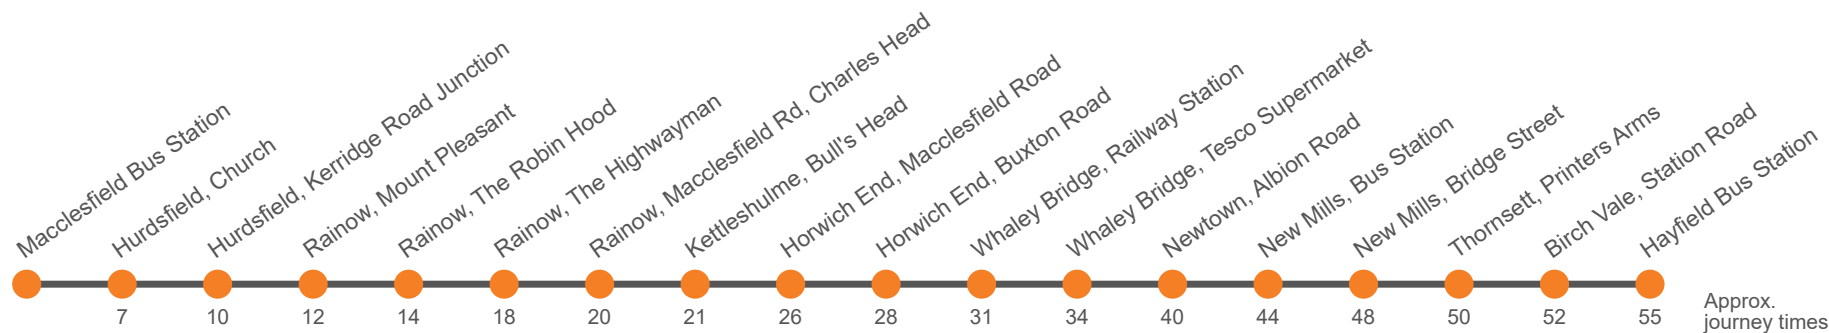

BB Blue Boar Farm stop is only served if pre-booked by calling 01298 812204

Hol Runs during School Holidays Only

Sch Runs on Schooldays Only

Monday to Friday (continued)

Service:	60	60
Macclesfield Bus Station, Bay 3	1755	1850
Macclesfield, Bus Station, Bay 6		
Hurdsfield, Trinity Church	1802	1855
Hurdsfield, Kerridge Road Junction	1805	1858
Rainow, Mount Pleasant	1807	1900
Rainow, The Robin Hood	1809	1902
Rainow, Blue Boar Farm REQUEST STOP		
Rainow, The Highwayman	1813	1906
Rainow, Macclesfield Rd, Charles Head	1815	1908
Kettleshulme, Bull's Head	1816	1910
Horwich End, Macclesfield Road	1820	1914
Horwich End, White Horse	1823	1916
Stoneheads, Whaley Lane		
Whaley Bridge, Railway Station	1826	1919
Whaley Bridge, Tesco Supermarket	1829	...
Newtown, Albion Road	1835	...
New Mills, Bus Station, Stop 1	1839	...
New Mills School, Bus Park
New Mills, Low Leighton Rd/Cale Rd
New Mills, Bridge Street
Thornsett, Printers Arms
Birch Vale, Station Road
Hayfield Bus Station