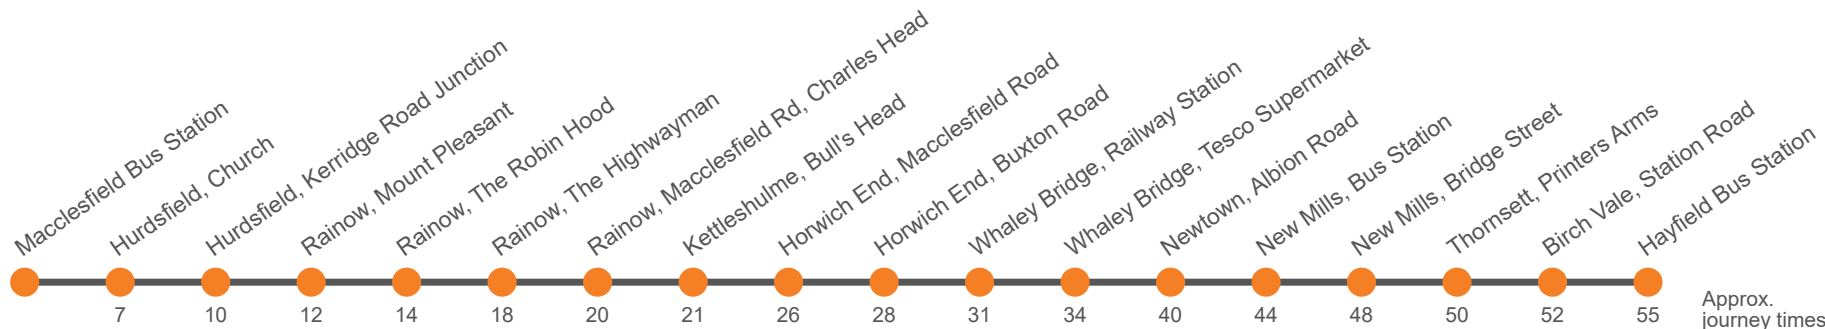

Saturday

Codes	60		BB		BB		BB		BB		BB		BB	
Service:	60	60	60	60	60A	60	60A	60	60A	60	60	60	60	60
Macclesfield Bus Station, Bay 3	0710	0810	...	0850	...	1050	...	1250	...	1450	1550	1700	1750	
Macclesfield, Bus Station, Bay 6			...		0950		1150		1350					
Hurdsfield, Trinity Church	0717	0817	...	0857	0957	1057	1157	1257	1357	1457	1557	1707	1757	
Hurdsfield, Kerridge Road Junction	0720	0820	...	0900	1000	1100	1200	1300	1400	1500	1600	1710	1800	
Rainow, Mount Pleasant	0722	0822	...	0902	1002	1102	1202	1302	1402	1502	1602	1712	1802	
Rainow, The Robin Hood	0724	0824	...	0904	1004	1104	1204	1304	1404	1504	1604	1714	1804	
Rainow, Blue Boar Farm REQUEST STOP		...	...	0906	1006	1106	1206	1306	1406	1506	1606			
Rainow, The Highwayman	0728	...	...	0908	1008	1108	1208	1308	1408	1508	1608	1718	1808	
Rainow, Macclesfield Rd, Charles Head	0730	...	...	0910	1010	1110	1210	1310	1410	1510	1610	1720	1810	
Kettleshulme, Bull's Head	0731	...	...	0911	1013	1111	1213	1311	1413	1511	1611	1721	1811	
Horwich End, Macclesfield Road	0737	...	...	0917	1017	1117	1217	1317	1417	1517	1617	1727	1817	
Horwich End, White Horse	0738	...	...	0918	1020	1118	1220	1318	1420	1518	1618	1728	1818	
Stoneheads, Whaley Lane		...	...		1027		1227		1427					
Whaley Bridge, Railway Station	0741	...	...	0921	1032	1121	1232	1321	1432	1521	1621	1731	1821	
Whaley Bridge, Tesco Supermarket	0744	...	...	0924	1035	1124	1235	1324	1435	1524	1624	1734	1824	
Newtown, Albion Road	0750	...	...	0930	1041	1130	1241	1330	1441	1530	1630	1740	1830	
New Mills, Bus Station, Stop 1	0754	...	0834	0934	1044	1134	1244	1334	1444	1534	1634	1744	1834	
New Mills, Bridge Street	0758	...	0838	0938	...	1138	...	1338	...	1538	1638	...	...	
Thornsett, Printers Arms	0800	...	0840	0940	...	1140	...	1340	...	1540	1640	...	...	
Birch Vale, Station Road	0802	...	0842	0942	...	1142	...	1342	...	1542	1642	...	...	
Hayfield Bus Station	0805	...	0845	0945	...	1145	...	1345	...	1545	1645	...	...	

BB Blue Boar Farm stop is only served if pre-booked by calling 01298 812204