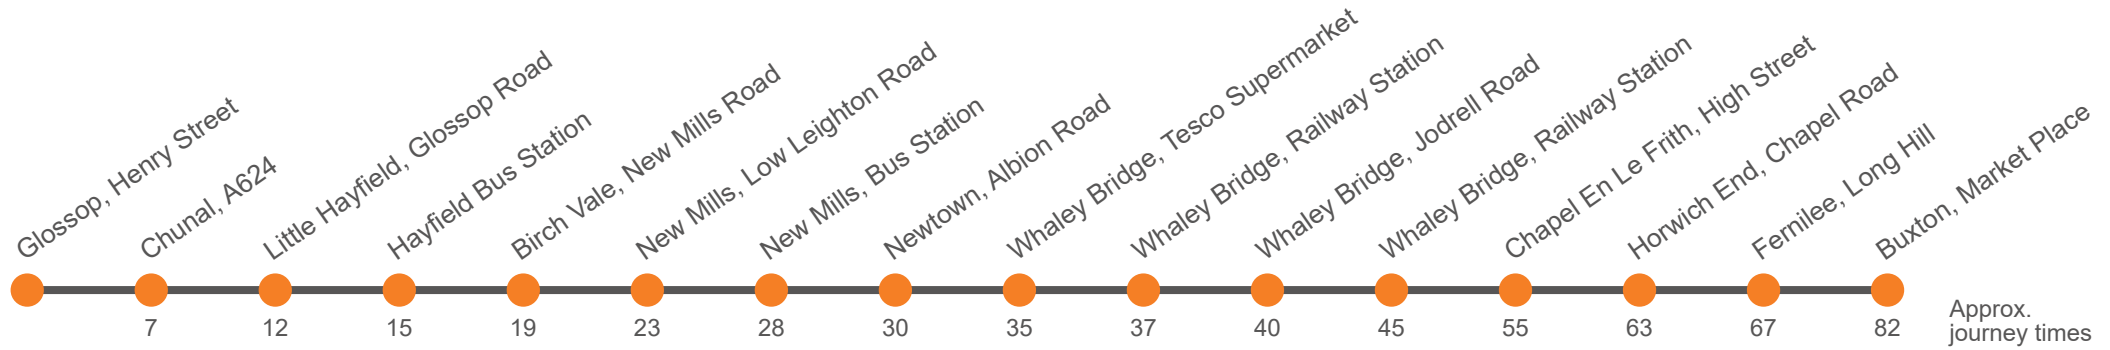

Sunday

Codes	CDV	CDV	CDV	CDV
Glossop, Henry Street Stop B	0900	1200	1530	1825
Chunal, Grouse Inn, A624	0907	1207	1537	1832
Little Hayfield, Lantern Pike	0913	1213	1543	1836
Hayfield Bus Station	0915	1215	1545	1839
Birch Vale, Grouse Hotel	0920	1220	1550	...
New Mills, Low Leighton Rd/Cale Rd	0924	1224	1554	...
New Mills, Bus Station, Stop 1	0928	1228	1558	...
Newtown, Albion Road	0930	1230	1600	...
Whaley Bridge, Tesco Supermarket	0935	1235	1605	...
Whaley Bridge, Railway Station	0937	1237	1607	...
Whaley Bridge, Jodrell Road	0940	1240	1610	...
Whaley Bridge, Railway Station	0945	1245	1615	...
Chapel En Le Frith, New Inn	0955	1255	1625	...
Horwich End, Chapel Road opp old Road	1003	1303	1633	...
Fernilee, Long Hill opp Shady Oak	1007	1307	1637	...
Buxton, Market Place, Stop D	1022	1322	1652	...

CDV Diversion from Whaley via A6 Road to Chapel then Horwich End