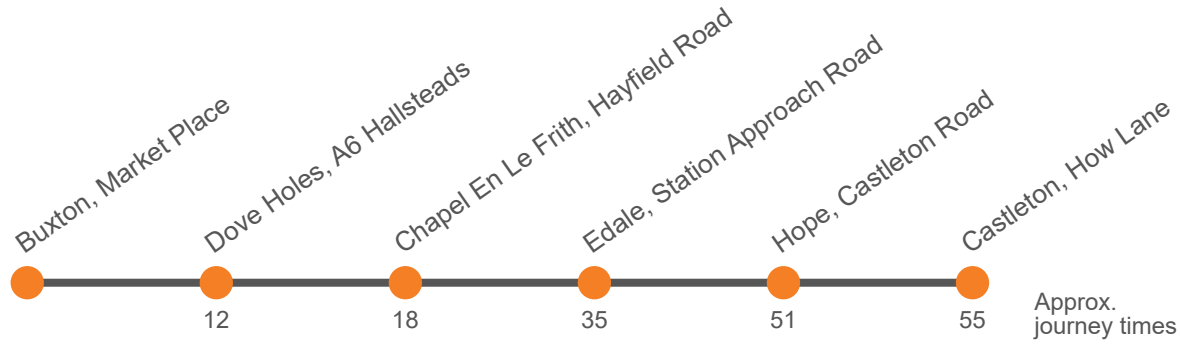

62

Buxton - Chapel en le Frith - Edale - Hope - Castleton

Effective from: 04/01/2025

"Peak Pathfinder"

High Peak

Daily

Buxton, Market Place, Northbound	0820	...	1205	...	1605	...
Dove Holes, opposite Bus Depot	0832	...	1217	...	1617	...
Chapel En Le Frith, Town End	0838	...	1223	...	1623	...
Edale, Railway Station <i>arr</i>	0853	...	1238	...	1638	...
Edale, Railway Station <i>dep</i>	0855	0940	1240	1340	1640	1740
Hope, Car Park	0910	0955	1255	1355	1655	1755
Castleton, Bus Station	0915	1000	1300	1400	1700	1800

This service is operated under contract to Derbyshire County Council and is financially supported by the Department for Transport through its Derbyshire Bus Service Improvement Plan Award

Daily

Castleton, Bus Station	0920	1005	1305	1405	1705	1805
Hope, Post Office	0924	1009	1309	1409	1709	1809
Edale, Railway Station <i>arr</i>	0939	1024	1324	1424	1724	1824
Edale, Railway Station <i>dep</i>	...	1025	...	1425	...	1825
Chapel En Le Frith, Town End <i>arr</i>	...	1040	...	1440	...	1840
Chapel En Le Frith, Town End <i>dep</i>	...	1043	...	1443	...	1842
Dove Holes, outside Bus Depot	...	1050	...	1450	...	1849
Buxton, Market Place, Southbound	...	1102	...	1502	...	1901