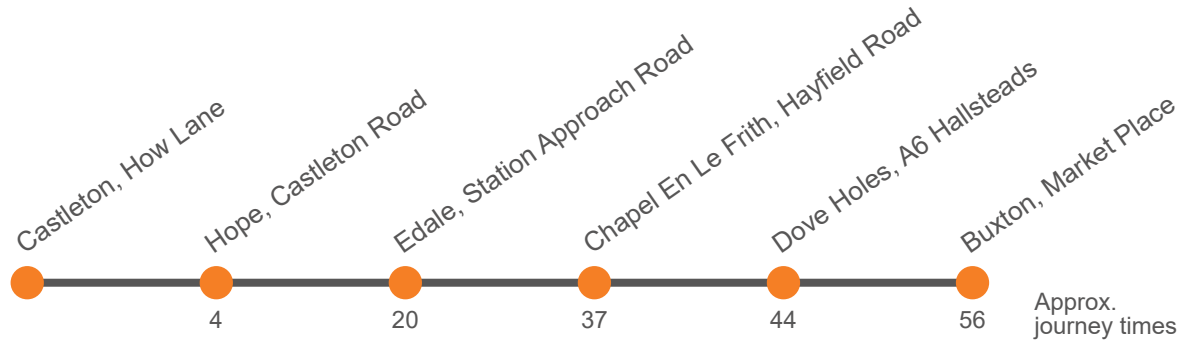

62

Buxton - Chapel en le Frith - Edale - Hope - Castleton

Effective from: 04/01/2025

"Peak Pathfinder"

High Peak

Daily

Buxton, Market Place, Northbound	0820	...	1205	...	1605	...
Dove Holes, opposite Bus Depot	0832	...	1217	...	1617	...
Chapel En Le Frith, Town End	0838	...	1223	...	1623	...
Edale, Railway Station <i>arr</i>	0853	...	1238	...	1638	...
Edale, Railway Station <i>dep</i>	0855	0940	1240	1340	1640	1740
Hope, Car Park	0910	0955	1255	1355	1655	1755
Castleton, Bus Station	0915	1000	1300	1400	1700	1800

This service is operated under contract to Derbyshire County Council and is financially supported by the Department for Transport through its Derbyshire Bus Service Improvement Plan Award

Daily

Castleton, Bus Station	0920	1005	1305	1405	1705	1805
Hope, Post Office	0924	1009	1309	1409	1709	1809
Edale, Railway Station <i>arr</i>	0939	1024	1324	1424	1724	1824
Edale, Railway Station <i>dep</i>	...	1025	...	1425	...	1825
Chapel En Le Frith, Town End <i>arr</i>	...	1040	...	1440	...	1840
Chapel En Le Frith, Town End <i>dep</i>	...	1043	...	1443	...	1842
Dove Holes, outside Bus Depot	...	1050	...	1450	...	1849
Buxton, Market Place, Southbound	...	1102	...	1502	...	1901