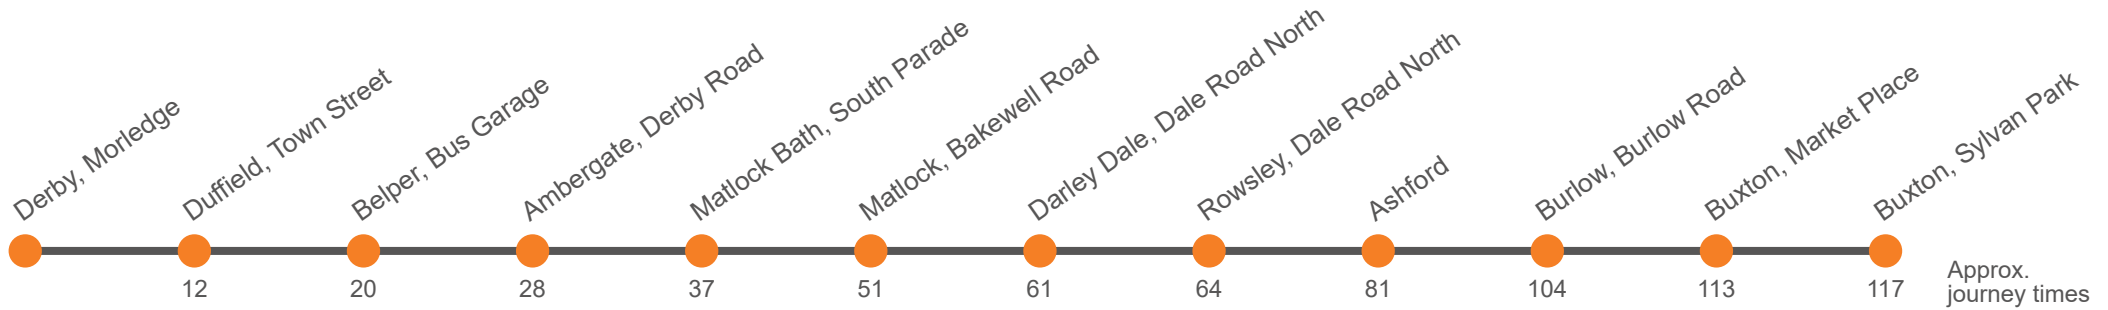

Saturday

Codes	FC3	FC4
Derby, Bus Station, Bay 23	0750 0845	45 1445 1545 1645 1750
Duffield, Co-op	0802 0857	57 1457 1557 1657 1802
Belper Bus Garage, Bay 1	0810 0905	05 1505 1605 1705 1810
Ambergate, Hurt Arms	0818 0913	13 1513 1613 1713 1818
Matlock Bath, Fishpond Hotel	0827 0922	22 1522 1622 1722 1827
Matlock Bakewell Road, Stand D <i>arr</i>	0835 0930	30 1530 1630 1730 1835
Matlock Bakewell Road, Stand D <i>dep</i>	0837 0937	
Darley Dale, Broad Walk	0847 0947	47 until 1547 1647 1747 1847
Rowsley, Peak Village	0850 0950	50 1550 1650 1750 1850
Bakewell, Buxton Road, Stand A	0859 0959	59 1559 1659 1759 1859
Ashford-in-the-water, Ashford Arms	0906 1006	06 1606 1706 1806 1906
Taddington Village	0914 1014	14 1614 1714
Burlow, Dolby Road	0929 1029	29 1629 1729 1823 1923
Buxton, Market Place Northbound	0938 1038	38 1638 1738 1832 1930
Buxton, opposite Sylvan Park	0942 1042	42 1642 ... ...

FC3 Continues as 185 from Buxton Market to Fairfield 1751 and Dove Holes 1801
FC4 Continues as 185 from Buxton Market to Fairfield 1845 and Dove Holes 1855