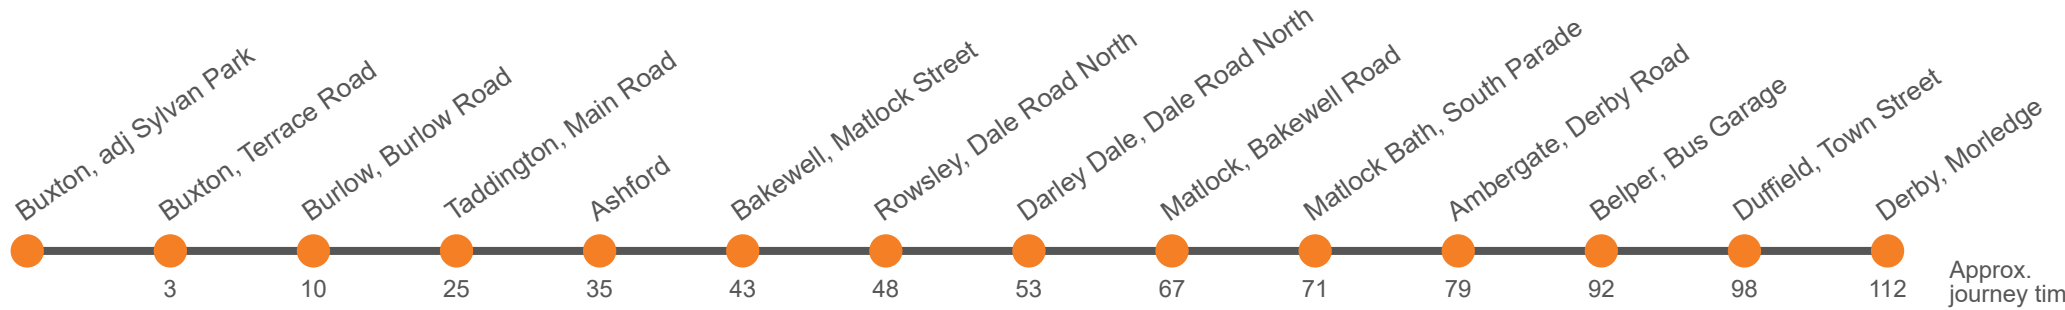

Approx. journey times

Saturday

Codes	FC1	FC2								
Buxton, adjacent Sylvan Park	0717	0832	0932		32		1432	1547	1647	1800
Buxton, Market Place Southbound	0720	0835	0935		35		1435	1550	1650	1803
Burlow, Burlow Rd/Heathfield Nook Rd	0728	0843	0943		43		1443	1558	1658	1811
Taddington Village	0743	0858	0958		58		1458	1613	1713	
Ashford-in-the-water, Ashford Arms	0752	0907	1007	Then at these mins past the hour	07		1507	1622	1722	1828
Bakewell, Matlock Street, Stand E	0800	0915	1015		15		1515	1630	1730	1836
Rowsley, Peak Village	0805	0920	1020		20		1520	1635	1735	1841
Darley Dale, Broad Walk	0810	0925	1025		25	until	1525	1640	1740	1846
Matlock, Bakewell Road, Stand B <i>arr</i>	0820	0935	1035		35		1535	1650	1750	1856
Matlock, Bakewell Road, Stand B <i>dep</i>	0820	0940	1040		40		1540	1650	1750	1900
Matlock Bath, Fishpond Hotel	0824	0944	1044		44		1544	1654	1754	1903
Ambergate, Hurt Arms	0832	0952	1052		52		1552	1702	1802	1912
Belper Bus Garage, Bay 1	0845	1005	1105		05		1605	1715	1815	1922
Duffield, Telephone Exchange	0851	1011	1111		11		1611	1721	1821	1928
Derby, Bus Station, Bay 23	0905	1025	1125	25		1625	1735	1835	1942	

FC1 Bus starts as 185 from Dove Holes 0657 and Fairfield 0707 to Buxton

FC2 Bus starts as 185 from Dove Holes 0806 and Fairfield 0816 to Buxton