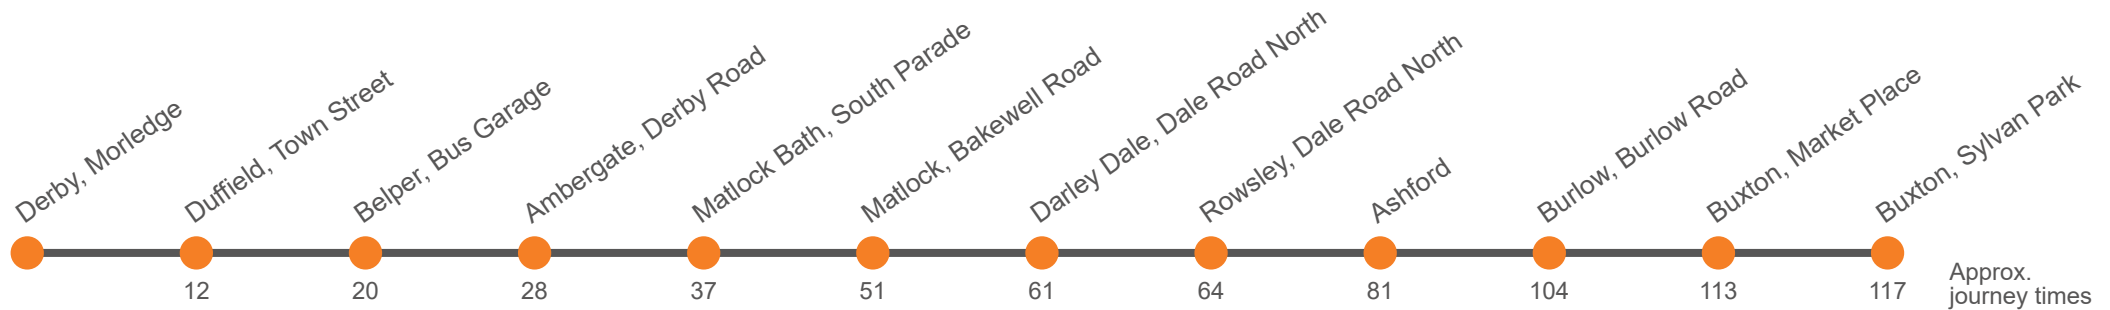

FC3 Continues as 185 from Buxton Market to Fairfield 1751 and Dove Holes 1801
 FC4 Continues as 185 from Buxton Market to Fairfield 1845 and Dove Holes 1855

Sunday

Derby, Bus Station, Bay 23	0845	1045	1245	1445	1645	...
Duffield, Co-op	0857	1057	1257	1457	1657	...
Belper Bus Garage, Bay 1	0905	1105	1305	1505	1705	...
Ambergate, Hurt Arms	0913	1113	1313	1513	1713	...
Matlock Bath, Fishpond Hotel	0922	1122	1322	1522	1722	...
Matlock Bakewell Road, Stand D <i>arr</i>	0930	1130	1330	1530	1730	...
Matlock Bakewell Road, Stand D <i>dep</i>	0937	1137	1337	1537	1737	1840
Darley Dale, Broad Walk	0947	1147	1347	1547	1747	1850
Rowsley, Peak Village	0950	1150	1350	1550	1750	1853
Bakewell, Buxton Road, Stand A	0959	1159	1359	1559	1759	1902
Ashford-in-the-water, Ashford Arms	1006	1206	1406	1606	1806	1909
Taddington Village	1014	1214	1414	1614		
Burlow, Dolby Road	1029	1229	1429	1629	1823	1926
Buxton, Market Place Northbound	1038	1238	1438	1638	1832	1933
Buxton, opposite Sylvan Park	1042	1242	1442	1642	1836	1935
Dove Holes, opposite Bus Depot	1846	1945