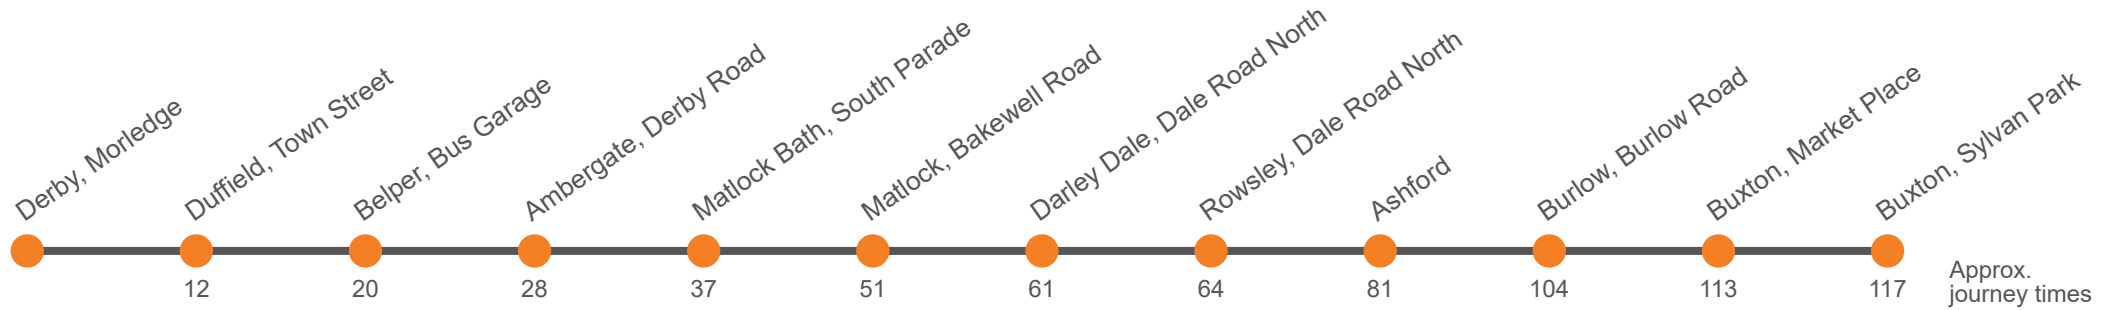

Monday to Friday

Codes											FC3	FC4	
Derby, Bus Station, Bay 23	0630	0715	0845	0945	1045	1145	1245	1345	1445	1545	1645	1815	1950
Duffield, Co-op	0642	0727	0857	0957	1057	1157	1257	1357	1457	1557	1657	1827	2002
Belper Bus Garage, Bay 1	0650	0735	0905	1005	1105	1205	1305	1405	1505	1605	1705	1835	2010
Ambergate, Hurt Arms	0658	0743	0913	1013	1113	1213	1313	1413	1513	1613	1713	1843	2017
Matlock Bath, Fishpond Hotel	0707	0752	0924	1024	1122	1222	1322	1422	1522	1622	1722	1852	2025
Matlock Bakewell Road, Stand D <i>arr</i>	0715	0800	0933	1033	1130	1230	1330	1430	1530	1630	1730	1900	2030
Matlock Bakewell Road, Stand D <i>dep</i>	...	0802	0937	1037	1137	1237	1337	1437	1537	1637	1737	1902	...
Darley Dale, Broad Walk	...	0812	0947	1047	1147	1247	1347	1447	1547	1647	1747	1912	...
Rowsley, Peak Village	...	0819	0951	1051	1150	1250	1350	1450	1550	1650	1750	1915	...
Bakewell, Buxton Road, Stand A	...	0834	1000	1100	1159	1259	1359	1459	1559	1659	1759	1924	...
Ashford-in-the-water, Ashford Arms	...	0839	1008	1108	1206	1306	1406	1506	1606	1706	1806	1931	...
Taddington Village	...	0848	1016	1116	1214	1314	1414	1514	1614	1714			...
Burlow, Dolby Road	...	0903	1031	1131	1229	1329	1429	1529	1629	1729	1823	1948	...
Buxton, Market Place Northbound	...	0913	1040	1140	1238	1338	1438	1538	1638	1738	1832	1955	...
Buxton, opposite Sylvan Park	...	0918	1045	1144	1242	1342	1442	1542	1642	...	...	...	...

FC3 Continues as 185 from Buxton Market to Fairfield 1751 and Dove Holes 1801

FC4 Continues as 185 from Buxton Market to Fairfield 1845 and Dove Holes 1855