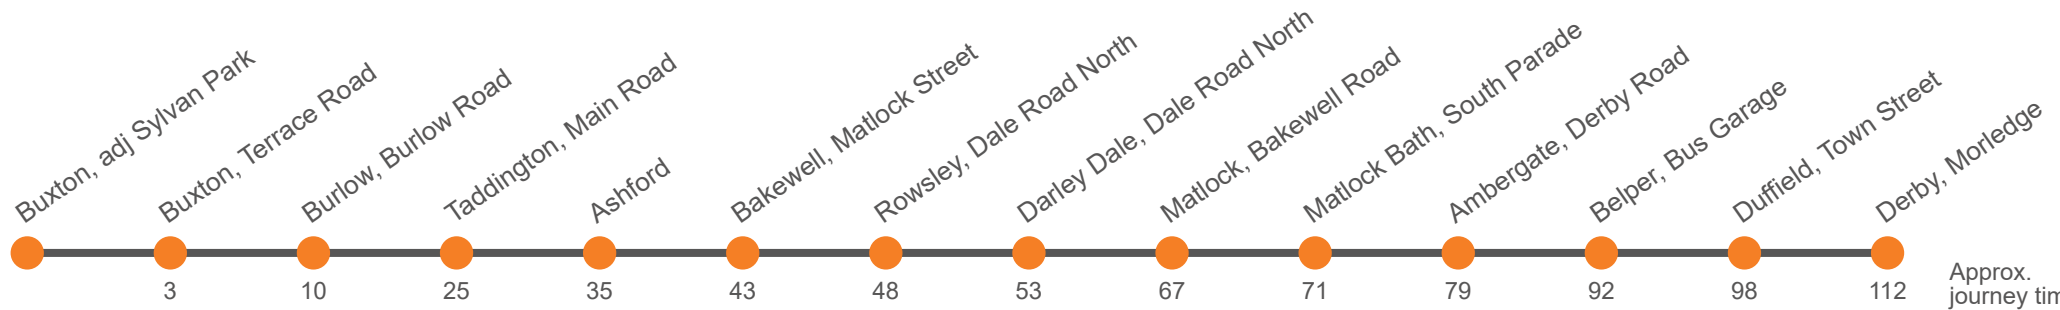

Approx. journey times

Sunday

Dove Holes, outside Bus Depot	0822	...	...	...	...	...
Buxton, adjacent Sylvan Park	0832	1032	1232	1432	1647	1730
Buxton, Market Place Southbound	0835	1035	1235	1435	1650	1733
Burlow, Burlow Rd/Heathfield Nook Rd	0843	1043	1243	1443	1658	1741
Taddington Village	0858	1058	1258	1458	1713	
Ashford-in-the-water, Ashford Arms	0907	1107	1307	1507	1722	1758
Bakewell, Matlock Street, Stand E	0915	1115	1315	1515	1730	1806
Rowsley, Peak Village	0920	1120	1320	1520	1735	1811
Darley Dale, Broad Walk	0925	1125	1325	1525	1740	1816
Matlock, Bakewell Road, Stand B <i>arr</i>	0935	1135	1335	1535	1750	1826
Matlock, Bakewell Road, Stand B <i>dep</i>	0940	1140	1340	1540	1750	...
Matlock Bath, Fishpond Hotel	0944	1144	1344	1544	1754	...
Ambergate, Hurt Arms	0952	1152	1352	1552	1802	...
Belper Bus Garage, Bay 1	1005	1205	1405	1605	1815	...
Duffield, Telephone Exchange	1011	1211	1411	1611	1821	...
Derby, Bus Station, Bay 23	1025	1225	1425	1625	1835	...