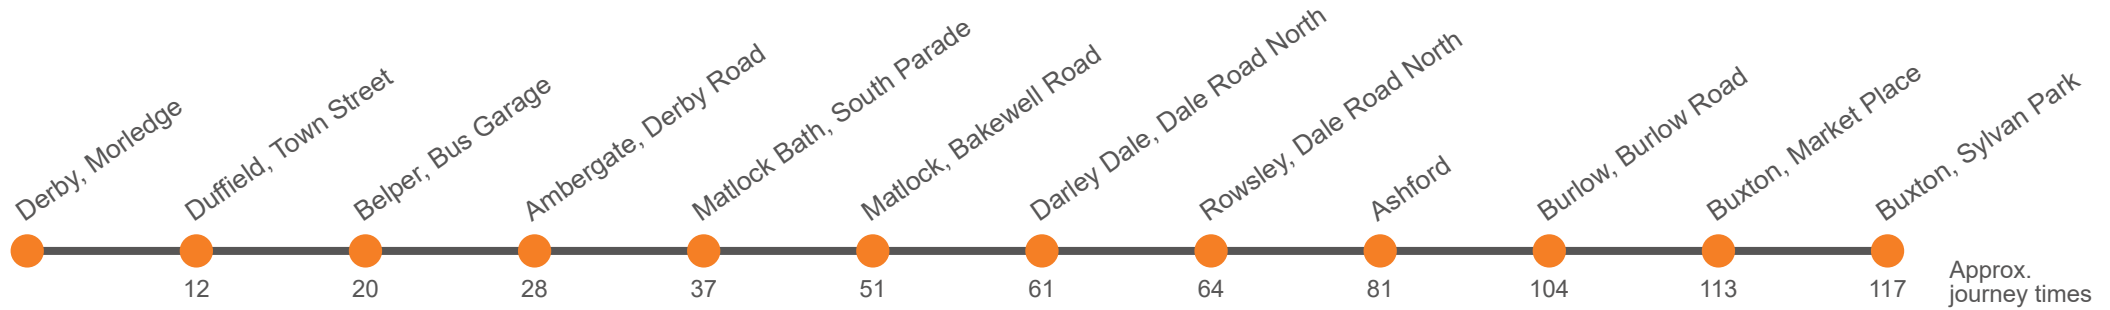

FC3 Continues as 185 from Buxton Market to Fairfield 1751 and Dove Holes 1801  
 FC4 Continues as 185 from Buxton Market to Fairfield 1845 and Dove Holes 1855

### Saturday

Codes	0750	0845		45		1445	1545	1645	1750
Derby, Bus Station, Bay 23	0750	0845		45		1445	1545	1645	1750
Duffield, Co-op	0802	0857		57		1457	1557	1657	1802
Belper Bus Garage, Bay 1	0810	0905		05		1505	1605	1705	1810
Ambergate, Hurt Arms	0818	0913		13		1513	1613	1713	1818
Matlock Bath, Fishpond Hotel	0827	0922	Then at these mins past the hour	22	until	1522	1622	1722	1827
Matlock Bakewell Road, Stand D <i>arr</i>	0835	0930		30		1530	1630	1730	1835
Matlock Bakewell Road, Stand D <i>dep</i>	0837	0937		37		1537	1637	1737	1837
Darley Dale, Broad Walk	0847	0947		47		1547	1647	1747	1847
Rowsley, Peak Village	0850	0950		50		1550	1650	1750	1850
Bakewell, Buxton Road, Stand A	0859	0959		59		1559	1659	1759	1859
Ashford-in-the-water, Ashford Arms	0906	1006	06	1606	1706	1806	1906		
Taddington Village	0914	1014	14	1614	1714				
Burlow, Dolby Road	0929	1029	29	1629	1729	1823	1923		
Buxton, Market Place, Stop B	0938	1038	38	1638	1738	1832	1930		
Buxton, opposite Sylvan Park	0942	1042	42	1642	...	...	...		