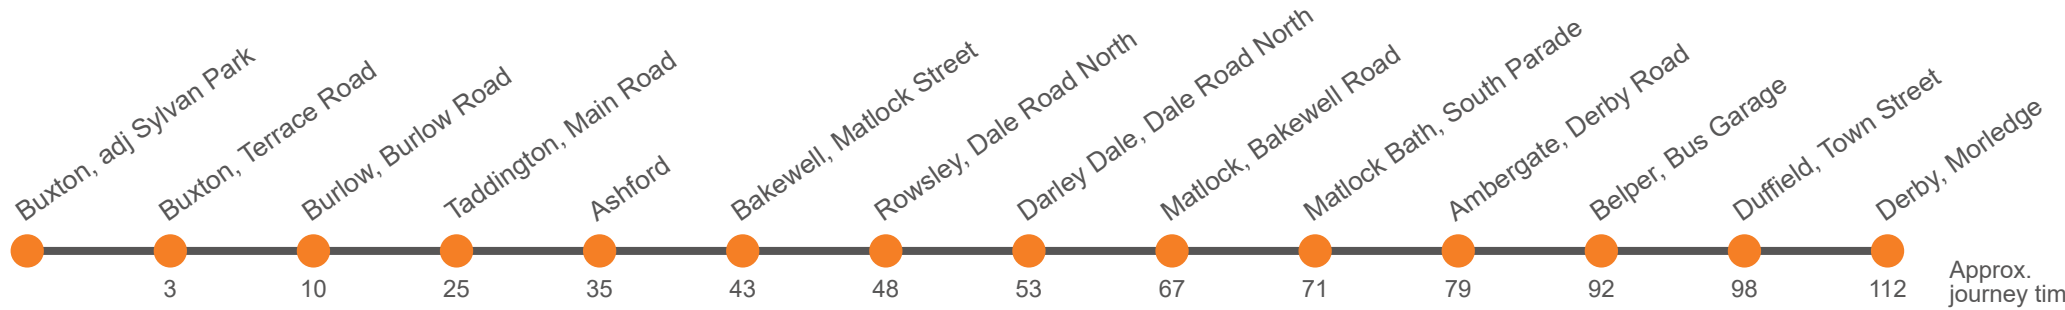

FC1 Bus starts as 185 from Dove Holes 0657 and Fairfield 0707 to Buxton

FC2 Bus starts as 185 from Dove Holes 0806 and Fairfield 0816 to Buxton

FC1 Bus starts as 185 from Dove Holes 0657 and Fairfield 0707 to Buxton

FC2 Bus starts as 185 from Dove Holes 0806 and Fairfield 0816 to Buxton

Approx. journey times

FC3 Continues as 185 from Buxton Market to Fairfield 1751 and Dove Holes 1801  
 FC4 Continues as 185 from Buxton Market to Fairfield 1845 and Dove Holes 1855