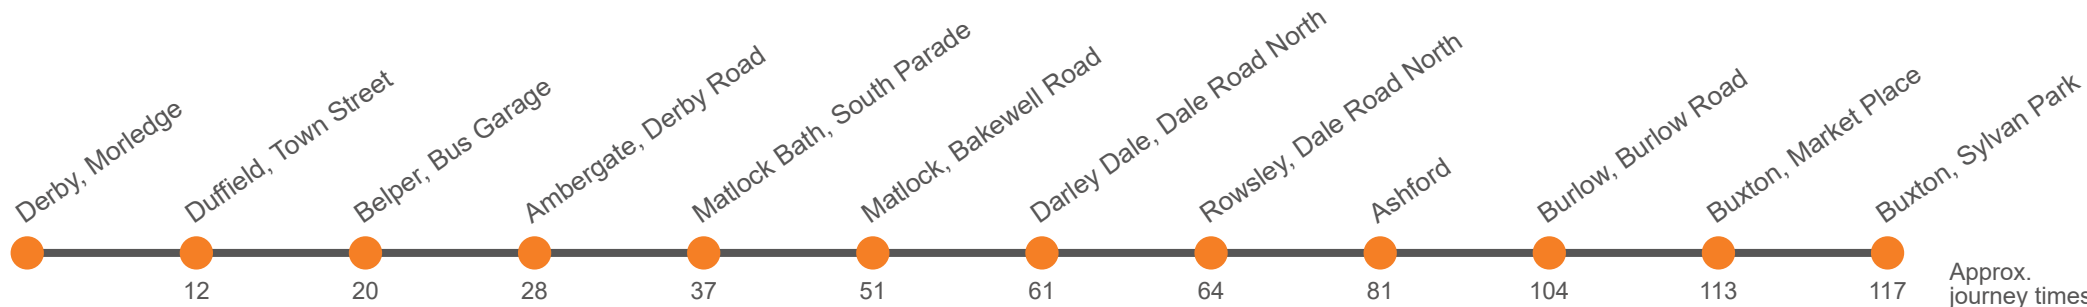

FC1 Bus starts as 185 from Dove Holes 0657 and Fairfield 0707 to Buxton

FC2 Bus starts as 185 from Dove Holes 0806 and Fairfield 0816 to Buxton

Approx. journey times

### Sunday

Dove Holes, outside Bus Depot	0822	...	...	...	...	...
Buxton, adjacent Sylvan Park	0832	1032	1232	1432	1647	1730
Buxton, Market Place, Stop E	0835	1035	1235	1435	1650	1733
Burlow, Burlow Rd/Heathfield Nook Rd	0843	1043	1243	1443	1658	1741
Taddington Village	0858	1058	1258	1458	1713	
Ashford-in-the-water, Ashford Arms	0907	1107	1307	1507	1722	1758
Bakewell, Matlock Street, Stand E	0915	1115	1315	1515	1730	1806
Rowsley, Peak Village	0920	1120	1320	1520	1735	1811
Darley Dale, Broad Walk	0925	1125	1325	1525	1740	1816
Matlock, Bakewell Road, Stand B <i>arr</i>	0935	1135	1335	1535	1750	1826
Matlock, Bakewell Road, Stand B <i>dep</i>	0940	1140	1340	1540	1750	...
Matlock Bath, Fishpond Hotel	0944	1144	1344	1544	1754	...
Ambergate, Hurt Arms	0952	1152	1352	1552	1802	...
Belper Bus Garage, Bay 1	1005	1205	1405	1605	1815	...
Duffield, Telephone Exchange	1011	1211	1411	1611	1821	...
Derby, Bus Station, Bay 23	1025	1225	1425	1625	1835	...

FC3 Continues as 185 from Buxton Market to Fairfield 1751 and Dove Holes 1801  
 FC4 Continues as 185 from Buxton Market to Fairfield 1845 and Dove Holes 1855