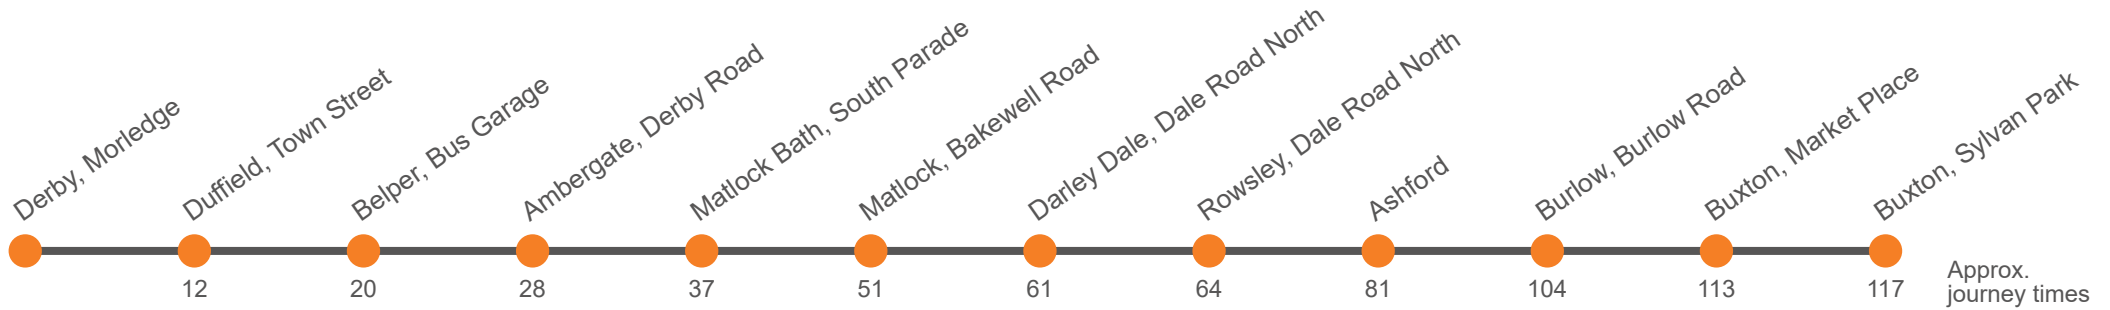

### Sunday

Dove Holes, outside Bus Depot	0822	...	...	...	...	...
Buxton, adjacent Sylvan Park	0832	1032	1232	1432	1647	1730
Buxton, Market Place, Stop E	0835	1035	1235	1435	1650	1733
Burlow, Burlow Rd/Heathfield Nook Rd	0843	1043	1243	1443	1658	1741
Taddington Village	0858	1058	1258	1458	1713	
Ashford-in-the-water, Ashford Arms	0907	1107	1307	1507	1722	1758
Bakewell, Matlock Street, Stand E	0915	1115	1315	1515	1730	1806
Rowsley, Peak Village	0920	1120	1320	1520	1735	1811
Darley Dale, Broad Walk	0925	1125	1325	1525	1740	1816
Matlock, Bakewell Road, Stand B <i>arr</i>	0935	1135	1335	1535	1750	1826
Matlock, Bakewell Road, Stand B <i>dep</i>	0940	1140	1340	1540	1750	...
Matlock Bath, Fishpond Hotel	0944	1144	1344	1544	1754	...
Ambergate, Hurt Arms	0952	1152	1352	1552	1802	...
Belper Bus Garage, Bay 1	1005	1205	1405	1605	1815	...
Duffield, Telephone Exchange	1011	1211	1411	1611	1821	...
Derby, Bus Station, Bay 23	1025	1225	1425	1625	1835	...

FC3 Continues as 185 from Buxton Market to Fairfield 1751 and Dove Holes 1801  
 FC4 Continues as 185 from Buxton Market to Fairfield 1845 and Dove Holes 1855