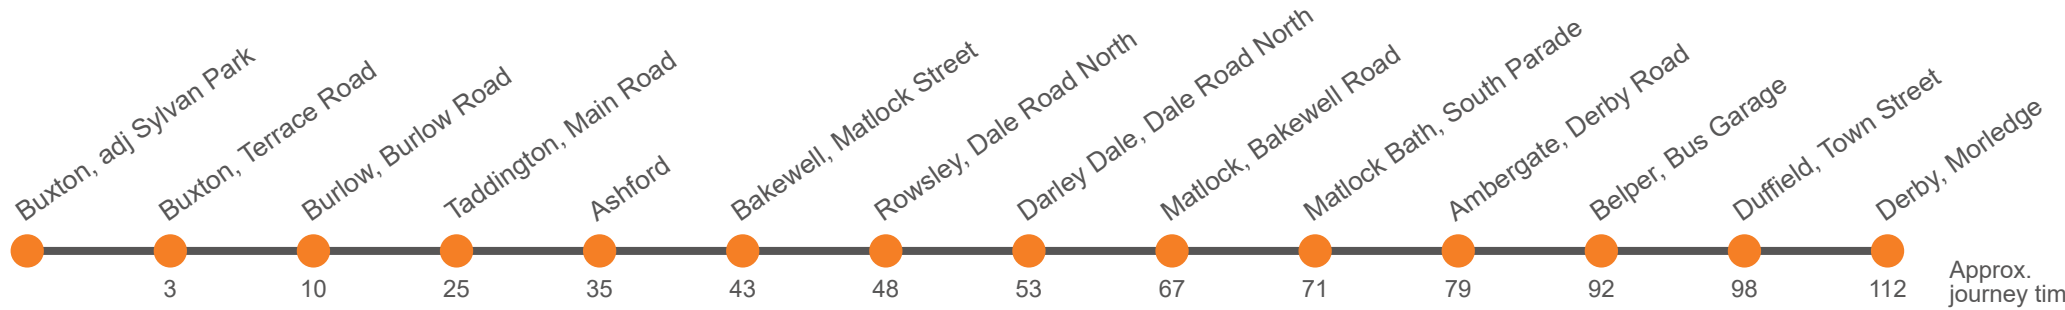

FC1 Bus starts as 185 from Dove Holes 0657 and Fairfield 0707 to Buxton

FC2 Bus starts as 185 from Dove Holes 0806 and Fairfield 0816 to Buxton

FC3 Continues as 185 from Buxton Market to Fairfield 1751 and Dove Holes 1801  
 FC4 Continues as 185 from Buxton Market to Fairfield 1845 and Dove Holes 1855

### Sunday

Derby, Bus Station, Bay 23	0845	1045	1245	1445	1645	...
Duffield, Co-op	0857	1057	1257	1457	1657	...
Belper Bus Garage, Bay 1	0905	1105	1305	1505	1705	...
Ambergate, Hurt Arms	0913	1113	1313	1513	1713	...
Matlock Bath, Fishpond Hotel	0922	1122	1322	1522	1722	...
Matlock Bakewell Road, Stand D <i>arr</i>	0930	1130	1330	1530	1730	...
Matlock Bakewell Road, Stand D <i>dep</i>	0937	1137	1337	1537	1737	1840
Darley Dale, Broad Walk	0947	1147	1347	1547	1747	1850
Rowsley, Peak Village	0950	1150	1350	1550	1750	1853
Bakewell, Buxton Road, Stand A	0959	1159	1359	1559	1759	1902
Ashford-in-the-water, Ashford Arms	1006	1206	1406	1606	1806	1909
Taddington Village	1014	1214	1414	1614		
Burlow, Dolby Road	1029	1229	1429	1629	1823	1926
Buxton, Market Place, Stop B	1038	1238	1438	1638	1832	1933
Buxton, opposite Sylvan Park	1042	1242	1442	1642	1836	1935
Dove Holes, opposite Bus Depot	...	...	...	...	1846	1945