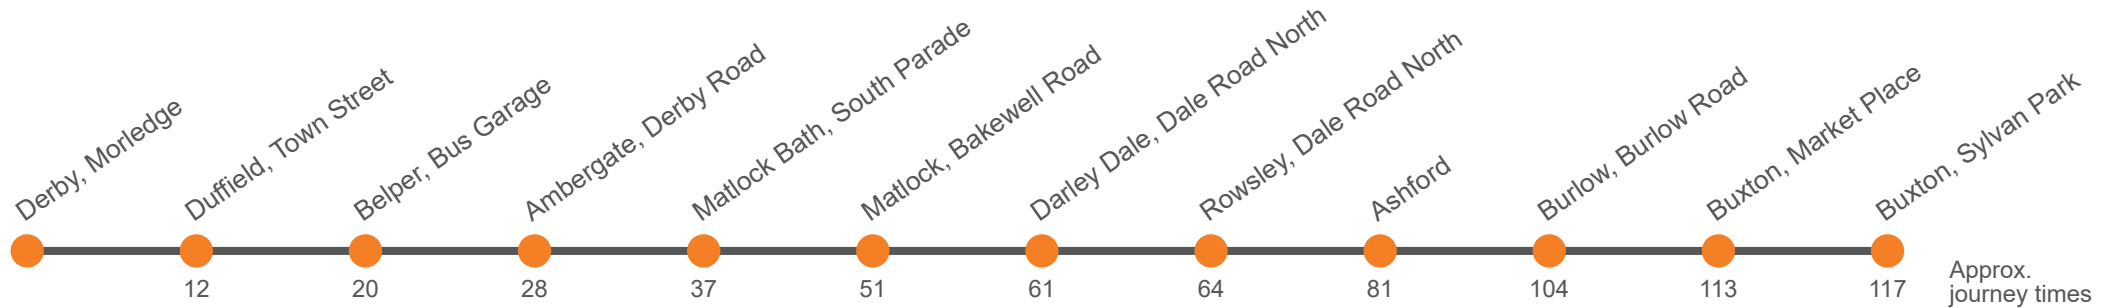

The bus/rail Interchange on the A6 Derwent Way, Matlock is closed to buses from 1st August until 30th December 2022. The northbound TransPeak bus will therefore pick up and set down passengers at Stand D in the bus station on Bakewell Road until bus access to the Interchange is restored. N.B. Train services to Matlock Station/The Interchange are not affected.

Then at these mins past the hour until

The bus/rail Interchange on the A6 Derwent Way, Matlock is closed to buses from 1st August until 30th December 2022. The northbound TransPeak bus will therefore pick up and set down passengers at Stand D in the bus station on Bakewell Road until bus access to the Interchange is restored. N.B. Train services to Matlock Station/The Interchange are not affected.