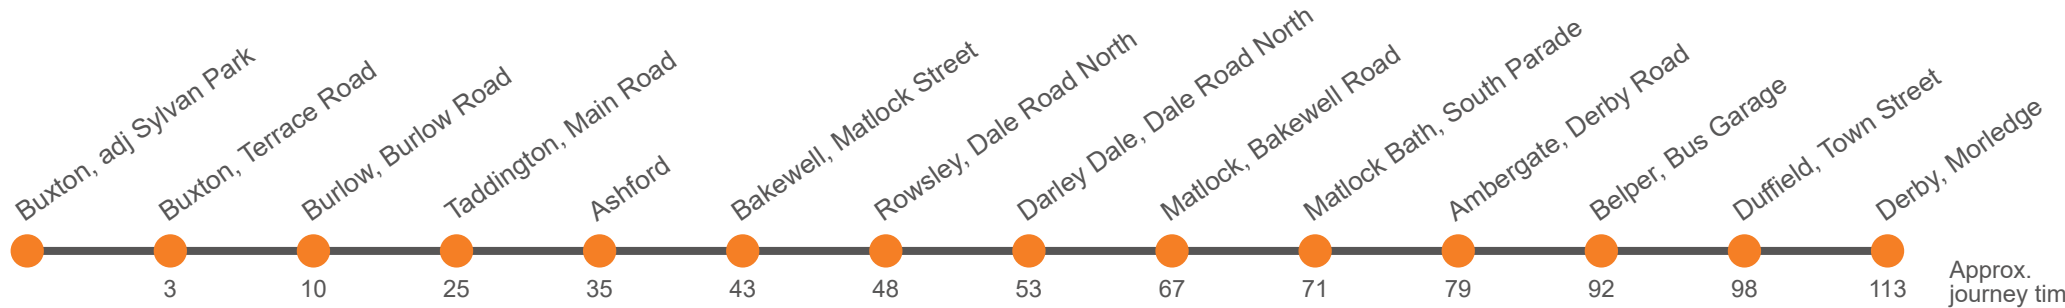

Saturday

Dove Holes, outside Bus Depot	0707	...	...	...	...	...	...
Buxton, adjacent Sylvan Park	0717	0832	32	1432	1547	1647	1800
Buxton, Market Place, Stop E	0720	0835	35	1435	1550	1650	1803
Burlow, Burlow Rd/Heathfield Nook Rd	0728	0843	43	1443	1558	1658	1811
Taddington Village	0743	0858	58	1458	1613	1713	
Ashford-in-the-water, Ashford Arms	0752	0907	07	1507	1622	1722	1828
Bakewell, Matlock Street, Stand E	0800	0915	15	1515	1630	1730	1836
Rowsley, Peak Village	0805	0920	20	1520	1635	1735	1841
Darley Dale, Broad Walk	0810	0925	25	1525	1640	1740	1846
Matlock, Bakewell Rd, Stand B <i>arr</i>	0820	0935	35	1535	1650	1750	1856
Matlock, Bakewell Rd, Stand B <i>dep</i>	0820	0940	40	1540	1650	1750	1900
Matlock Bath, Fishpond Hotel	0824	0944	44	1544	1654	1754	1903
Ambergate, Hurt Arms	0832	0952	52	1552	1702	1802	1912
Belper Bus Garage, Bay 1	0845	1005	05	1605	1715	1815	1922
Duffield, Telephone Exchange	0851	1011	11	1611	1721	1821	1928
Derby, Bus Station, Bay 23	0905	1025	25	1625	1735	1835	1942

Then at these mins past the hour until