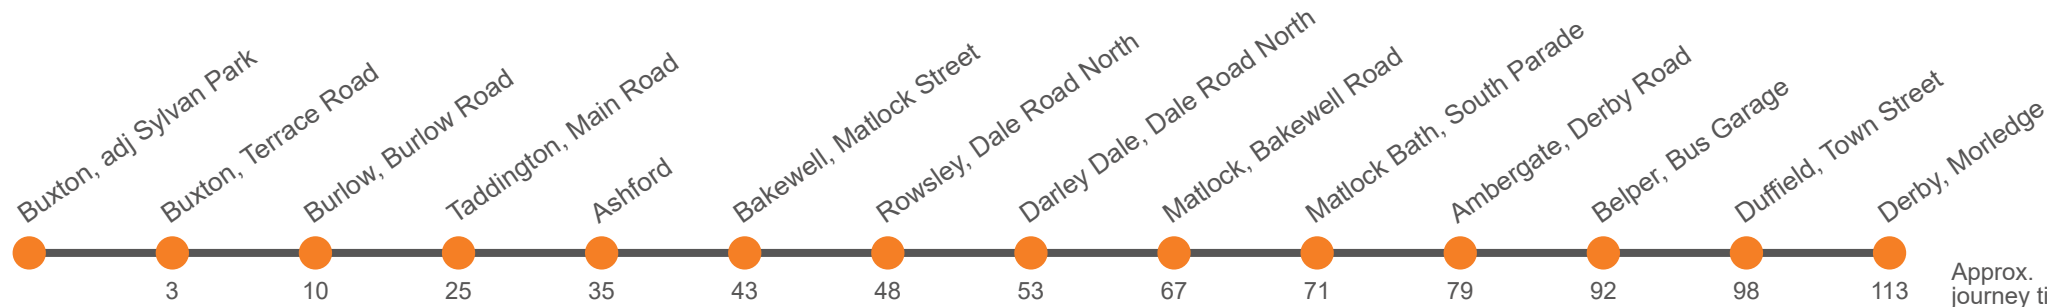

Sunday

Dove Holes, outside Bus Depot	0822	...	...	...	...	...
Buxton, adjacent Sylvan Park	0832	1032	1232	1432	1647	1730
Buxton, Market Place, Stop E	0835	1035	1235	1435	1650	1733
Burlow, Burlow Rd/Heathfield Nook Rd	0843	1043	1243	1443	1658	1741
Taddington Village	0858	1058	1258	1458	1713	
Ashford-in-the-water, Ashford Arms	0907	1107	1307	1507	1722	1758
Bakewell, Matlock Street, Stand E	0915	1115	1315	1515	1730	1806
Rowsley, Peak Village	0920	1120	1320	1520	1735	1811
Darley Dale, Broad Walk	0925	1125	1325	1525	1740	1816
Matlock, Bakewell Rd, Stand B <i>arr</i>	0935	1135	1335	1535	1750	1826
Matlock, Bakewell Rd, Stand B <i>dep</i>	0940	1140	1340	1540	1750	...
Matlock Bath, Fishpond Hotel	0944	1144	1344	1544	1754	...
Ambergate, Hurt Arms	0952	1152	1352	1552	1802	...
Belper Bus Garage, Bay 1	1005	1205	1405	1605	1815	...
Duffield, Telephone Exchange	1011	1211	1411	1611	1821	...
Derby, Bus Station, Bay 23	1025	1225	1425	1625	1835	...