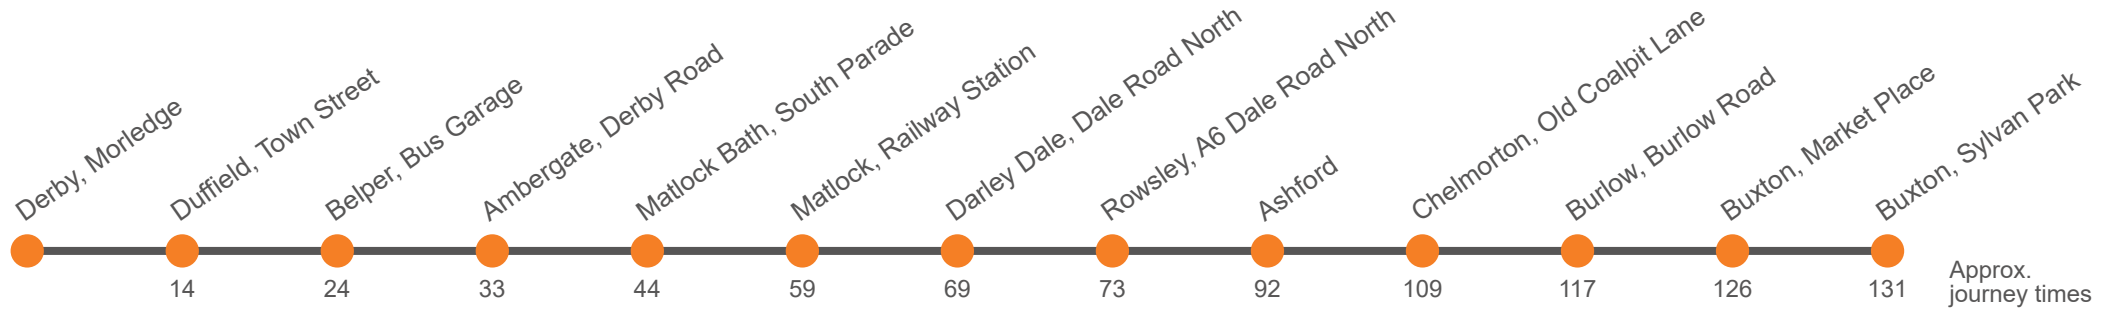

Saturday

Codes					FC3	FC4	FC5
Derby Bus Station, Bay 3	0715	0835		35	1435	1535	1635 1810
Duffield, Co-op	0727	0850		50	1450	1550	1650 1825
Belper Bus Garage, Bay 1	0735	0900		00	1500	1600	1700 1835
Ambergate, Hurt Arms	0743	0909		09	1509	1609	1709 1844
Matlock Bath, Fishpond Hotel	0752	0920		20	1520	1620	1720 1855
Matlock, Railway Station, Bay 1 <i>arr</i>	0800	0930	Then at	30	1530	1630	1730 1905
Matlock, Railway Station, Bay 1 <i>dep</i>	0805	0935		35	1535	1635	1737 1907
Darley Dale, Broad Walk <i>arr</i>	0815	0945	these mins	45	1543	1645	1747 1917
Darley Dale, Broad Walk <i>dep</i>	0815	0945		45	1545	1645	1747 1917
Rowsley, A6 opp Peak Village	0819	0949	past the	49	1549	1649	1750 1920
Bakewell, Buxton Road, Stand A	0829	0959		59	1559	1659	1759 1929
Ashford-in-the-water, Ashford Arms	0838	1008	hour	08	1608	1708	1806 1936
Taddington Village	0847	1017		17	1617	1717	| |
Chelmorton, Old Coalpit Lane	0855	1025		25	1625	1725	1818 1948
Burlow, Burlow Road adj Dolby Rd	0903	1033		33	1633	1733	1823 1953
Buxton, Market Place, Northbound	0912	1042		42	1642	1742	1832 2000
Buxton, opposite Sylvan Park	0917	1047		47	1647	...	... ..

FC3 Continues as 185 from Buxton Market to Fairfield 1751 and Dove Holes 1801
FC4 Continues as 185 from Buxton Market to Fairfield 1845 and Dove Holes 1855
FC5 Continues as 185 from Buxton Market to Fairfield and Dove Holes

Between Derby Bus Station and Strutt Arms Milford this service only stops at Broadway Darley Abbey, Park Lane Allestree, Broadway Duffield and Co-op Duffield

This service is partly supported with funding from Derbyshire County Council