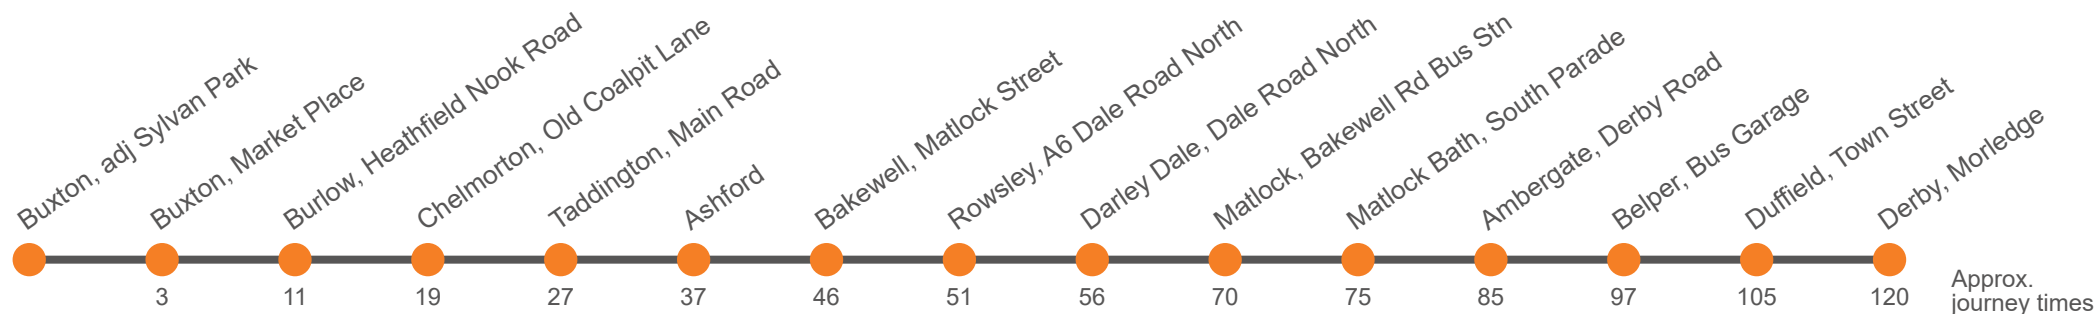

Monday to Friday

Buxton, adjacent Sylvan Park	...	0715	0825	0925	1015	1115	1215	1315	1415	1555	1715	1805	...
Buxton, Market Place, Southbound	...	0718	0828	0928	1018	1118	1218	1318	1418	1558	1718	1808	...
Burlow, Heathfield Nook Rd/Burlow Rd	...	0727	0837	0937	1027	1127	1227	1327	1427	1606	1727	1816	...
Chelmorton, Old Coalpit Lane	...	0734	0844	0944	1034	1134	1234	1334	1434	1613	1734	1823	...
Taddington Village	...	0743	0853	0953	1043	1143	1243	1343	1443	1621	1743		...
Ashford-in-the-water, Ashford Arms	...	0753	0903	1003	1053	1153	1253	1353	1453	1631	1753	1833	...
Bakewell, Matlock Street, Stand E	...	0802	0912	1012	1102	1202	1302	1402	1502	1640	1802	1841	...
Rowsley, A6 adj Peak Village	...	0807	0917	1017	1107	1207	1307	1407	1507	1645	1807	1846	...
Darley Dale, Broad Walk	...	0812	0922	1022	1112	1212	1312	1412	1512	1650	1812	1851	...
Matlock, Bakewell Rd Bus Stn Stand 6 (M&S lay-by) <i>arr</i>	...	0822	0932	1032	1122	1222	1322	1422	1522	1703	1822	1901	...
Matlock, Bakewell Rd Bus Stn Stand 6 (M&S lay-by) <i>dep</i>	0715	0825	0935	1035	1125	1225	1325	1425	1525	1705	1825	1905	2035
Matlock Bath, Fishpond Hotel	0719	0830	0940	1040	1130	1230	1330	1431	1531	1709	1830	1908	2038
Ambergate, Hurt Arms	0727	0840	0950	1050	1140	1240	1340	1442	1542	1720	1839	1917	2047
Belper Bus Garage, Bay 1	0740	0855	1003	1103	1153	1253	1353	1457	1557	1733	1849	1927	2055
Duffield, Co-op	0752	0905	1011	1111	1201	1301	1401	1505	1605	1740	1856	1933	2101
Derby Bus Station, Bay 3	0820	0920	1026	1126	1216	1316	1416	1520	1620	1800	1910	1947	2115

Between Strutt Arms Milford and Derby Bus Station this service only stops at Chapel Street Duffield, Broadway Duffield, Park Lane Allestree and Broadway Darley Abbey

This service is partly supported with funding from Derbyshire County Council