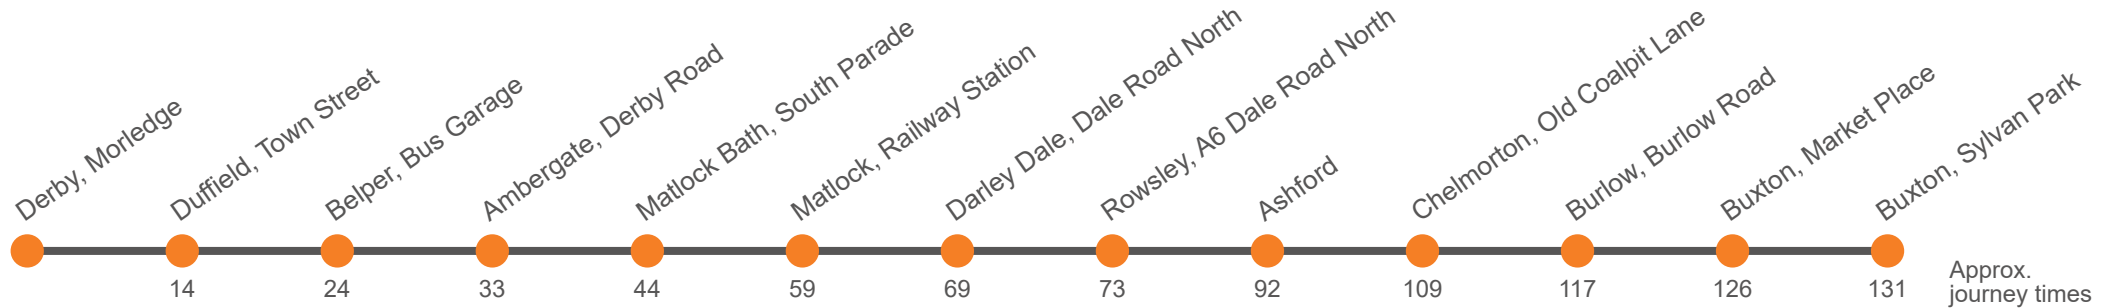

Sunday

Codes				FC3	FC4	FC5
Derby Bus Station, Bay 3	0835	35		1435	1535	1635 1810 1905
Duffield, Co-op	0850	50		1450	1550	1650 1825 1917
Belper Bus Garage, Bay 1	0900	00		1500	1600	1700 1835 1925
Ambergate, Hurt Arms	0909	09		1509	1609	1709 1844 1932
Matlock Bath, Fishpond Hotel	0920	20		1520	1620	1720 1855 1940
Matlock, Railway Station, Bay 1 <i>arr</i>	0930	30	Then at these mins past the hour until	1530	1630	1730 1905 1945
Matlock, Railway Station, Bay 1 <i>dep</i>	0935	35		1535	1635	1737 1907 1947
Darley Dale, Broad Walk	0945	45		1545	1645	1747 1917 1952
Rowsley, A6 opp Peak Village	0949	49		1549	1649	1750 1920 1955
Bakewell, Buxton Road, Stand A	0959	59		1559	1659	1759 1929 2002
Ashford-in-the-water, Ashford Arms	1008	08		1608	1708	1806 1936 2007
Taddington Village	1017	17		1617	1717	
Chelmorton, Old Coalpit Lane	1025	25		1625	1725	1818 1948 2020
Burlow, Burlow Road adj Dolby Rd	1033	33	1633	1733	1823 1953 2025	
Buxton, Market Place, Northbound	1042	42	1642	1742	1832 2000 2032	
Buxton, opposite Sylvan Park	1047	47	1647	...	... ...	

FC3 Continues as 185 from Buxton Market to Fairfield 1751 and Dove Holes 1801
FC4 Continues as 185 from Buxton Market to Fairfield 1845 and Dove Holes 1855
FC5 Continues as 185 from Buxton Market to Fairfield and Dove Holes

Between Derby Bus Station and Strutt Arms Milford this service only stops at Broadway Darley Abbey, Park Lane Allestree, Broadway Duffield and Co-op Duffield

This service is partly supported with funding from Derbyshire County Council