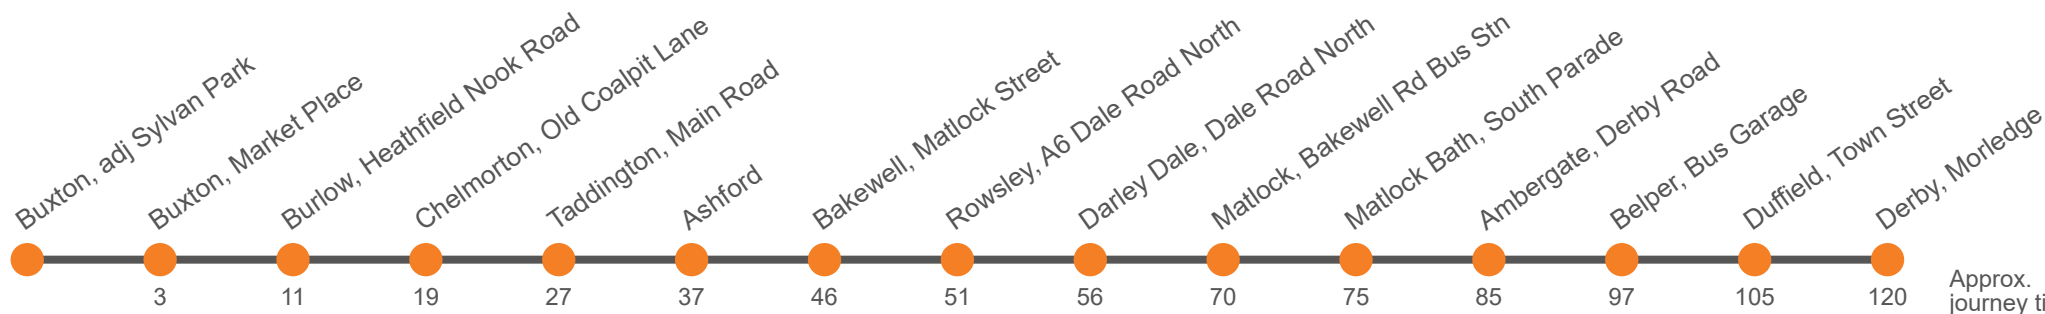

Between Strutt Arms Milford and Derby Bus Station this service only stops at Chapel Street Duffield, Broadway Duffield, Park Lane Allestree and Broadway Darley Abbey

This service is partly supported with funding from Derbyshire County Council

Effective from: 01/09/2024

Saturday

Buxton, adjacent Sylvan Park	0725	0825	0915		15		1415	1555	1700	1800
Buxton, Market Place, Southbound	0728	0828	0918		18		1418	1558	1703	1803
Burlow, Heathfield Nook Rd/Burlow Rd	0737	0837	0927		27		1427	1607	1712	1811
Chelmorton, Old Coalpit Lane	0744	0844	0934		34		1434	1614	1719	1815
Taddington Village	0753	0853	0943		43		1443	1623	1728	
Ashford-in-the-water, Ashford Arms	0803	0903	0953	Then at these mins past the hour	53	until	1453	1633	1738	1828
Bakewell, Matlock Street, Stand E	0812	0912	1002		02		1502	1642	1747	1836
Rowsley, A6 adj Peak Village	0817	0917	1007		07		1507	1647	1752	1841
Darley Dale, Broad Walk	0822	0922	1012		12		1512	1652	1757	1846
Matlock, Bakewell Rd Bus Stn Stand 6 (M&S lay-by) <i>arr</i>	0832	0932	1022		22		1522	1702	1807	1856
Matlock, Bakewell Rd Bus Stn Stand 6 (M&S lay-by) <i>dep</i>	0835	0935	1025		25		1525	1705	1810	1900
Matlock Bath, Fishpond Hotel	0840	0940	1030		30		1530	1710	1815	1903
Ambergate, Hurt Arms	0850	0950	1040		40		1540	1720	1824	1912
Belper Bus Garage, Bay 1	0903	1003	1053		53		1553	1733	1834	1922
Duffield, Co-op	0911	1011	1101		01		1601	1741	1841	1928
Derby Bus Station, Bay 3	0926	1026	1116	16	1616	1756	1855	1942		