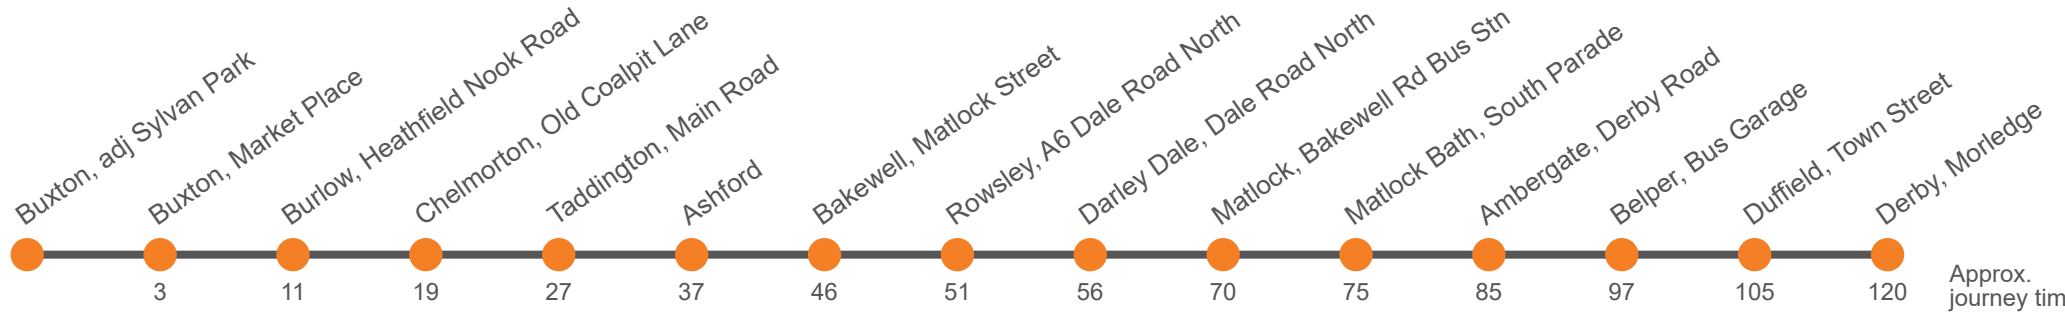

Sunday

Buxton, adjacent Sylvan Park	0725	0825	0915		15		1415	1555	1700	1800
Buxton, Market Place, Southbound	0728	0828	0918		18		1418	1558	1703	1803
Burlow, Heathfield Nook Rd/Burlow Rd	0737	0837	0927		27		1427	1607	1712	1811
Chelmorton, Old Coalpit Lane	0744	0844	0934		34		1434	1614	1719	1815
Taddington Village	0753	0853	0943		43		1443	1623	1728	
Ashford-in-the-water, Ashford Arms	0803	0903	0953	Then at these mins past the hour	53	until	1453	1633	1738	1828
Bakewell, Matlock Street, Stand E	0812	0912	1002		02		1502	1642	1747	1836
Rowsley, A6 adj Peak Village	0817	0917	1007		07		1507	1647	1752	1841
Darley Dale, Broad Walk	0822	0922	1012		12		1512	1652	1757	1846
Matlock, Bakewell Rd Bus Stn Stand 6 (M&S lay-by) <i>arr</i>	0832	0932	1022		22		1522	1702	1807	1856
Matlock, Bakewell Rd Bus Stn Stand 6 (M&S lay-by) <i>dep</i>	0835	0935	1025		25		1525	1705	1810	1900
Matlock Bath, Fishpond Hotel	0840	0940	1030		30		1530	1710	1815	1903
Ambergate, Hurt Arms	0850	0950	1040		40		1540	1720	1824	1912
Belper Bus Garage, Bay 1	0903	1003	1053		53		1553	1733	1834	1922
Duffield, Co-op	0911	1011	1101		01		1601	1741	1841	1928
Derby Bus Station, Bay 3	0926	1026	1116	16	1616	1756	1855	1942		

This service is partly supported with funding from Derbyshire County Council