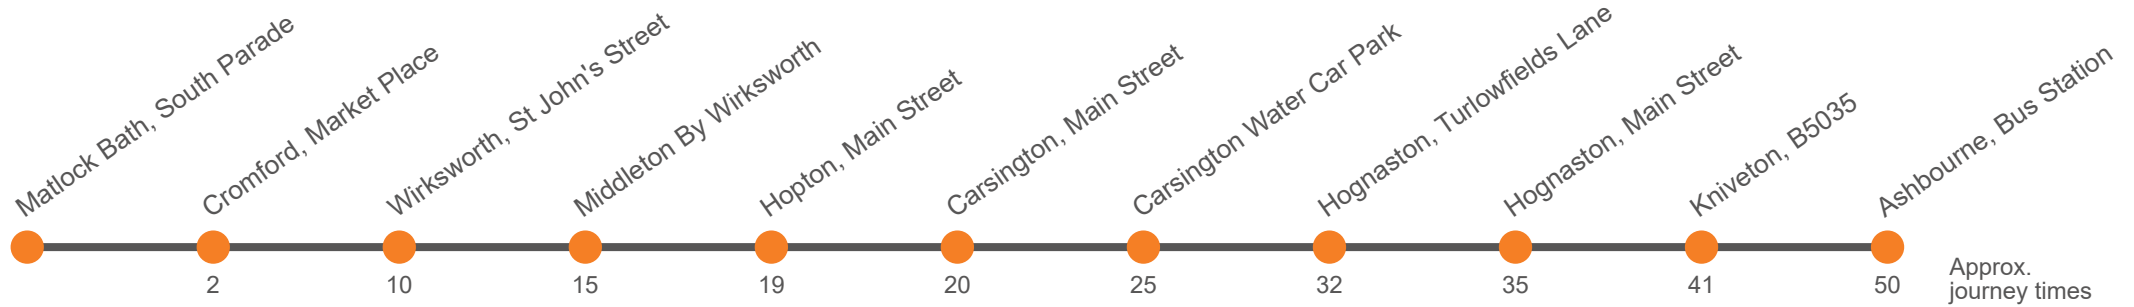

HoIA QEGS Ashbourne School Holidays

SchA QEGS Ashbourne Schooldays

These services are operated under contract to Derbyshire County Council

Saturday

Service:	110	111	110	111	110	111	110	111
Ashbourne Bus Station, Stand 2	0735	0840	0930	1040	1140	1300	1400	1530
Kniveton, Red Lion	0743	0848	0938	1048	1148	1308	1408	1538
Hognaston, Church	0750			1055		1315		1545
Hognaston, Four Lane Ends	0753			1058		1318		1548
Carsington Water Visitor Centre	0801	0855		1106		1326		1555
Bradbourne, Post Office	0809	...	0949		1159		1419	
Brassington, Church	0814	...	0954		1204		1424	
Carsington, Post Office	0821	...	1001	1111	1211	1331	1431	1601
Hopton, Wool House	0822	...	1002	1112	1212	1332	1432	1602
Middleton Top, Visitor Centre	0826	...	1006	1116	1216	1336	1436	1606
Wirksworth, St John's Street	0831	...	1011	1121	1221	1341	1441	1611
Cromford, Market Place	0837	...	1017	1127	1227	1347	1447	1617
Matlock Bath, Fishpond Hotel	0840	...	1020	1130	1230	1350	1450	1620
Matlock, Railway Station, Stand 3	0845	...	1025	1135	1235	1355	1455	1625
Matlock, Bakewell Rd Bus Stn Stand 6 (M&S lay-by)	0850	...	1030	1140	1240	1400	1500	1630