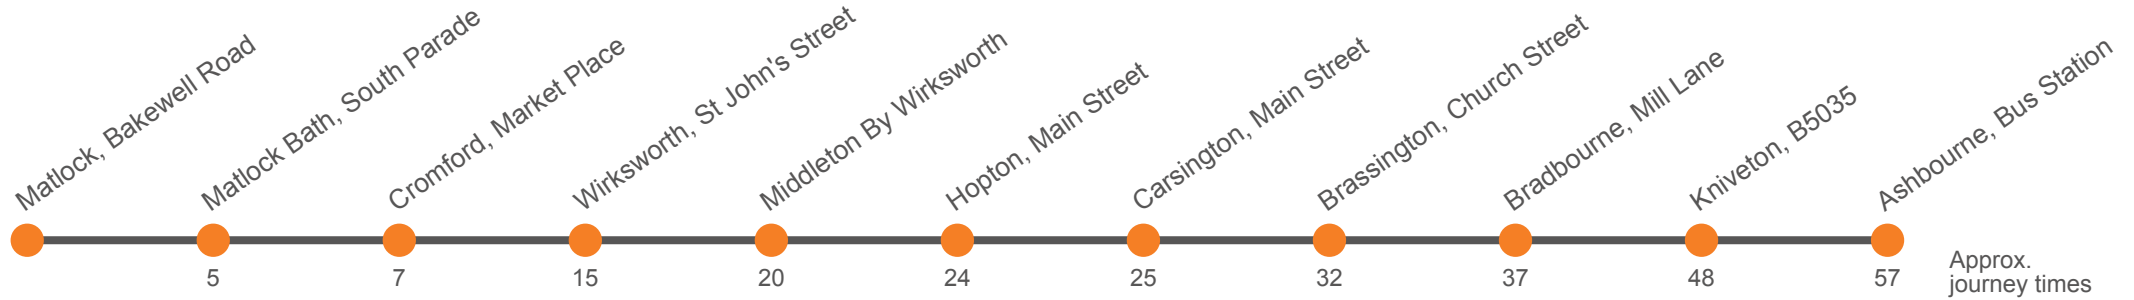

HoIA Ashbourne School Holidays

SchA Ashbourne Schooldays

Saturday

Service:	110	111	110	111	110	111	110	111
Ashbourne Bus Station, Stand 2	0750	0840	0930	1040	1140	1300	1400	1530
Kniveton, Smithy	0757	0848	0937	1048	1147	1308	1407	1538
Hognaston, Church				1055		1315		1545
Hognaston, Four Lane Ends				1058		1318		1548
Carsington Water Visitor Centre		0855		1106		1326		1555
Bradbourne, Post Office	0809	...	0949		1159		1419	
Brassington, Church	0814	...	0954		1204		1424	
Carsington, Post Office	0821	...	1001	1111	1211	1331	1431	1601
Hopton, Wool House	0822	...	1002	1112	1212	1332	1432	1602
Middleton Top, Visitor Centre	0826	...	1006	1116	1216	1336	1436	1606
Wirksworth, St John's Street	0831	...	1011	1121	1221	1341	1441	1611
Cromford, Market Place	0837	...	1017	1127	1227	1347	1447	1617
Matlock Bath, Fishpond Hotel	0840	...	1020	1130	1230	1350	1450	1620
Matlock, Rail Interchange temporarily closed	0845	...	1025	1135	1235	1355	1455	1625
Matlock, Bakewell Rd, Stand B	0850	...	1030	1140	1240	1400	1500	1630

The bus/rail Interchange on the A6 Derwent Way, Matlock is closed to buses from 1st August until 30th December 2022. Hulleys 110 and 111 buses are re-routed to/from the Bakewell Road bus stops using the river bridge in the town centre until bus access to the Interchange is restored. N.B. Train services to Matlock Station/The Interchange are not affected.