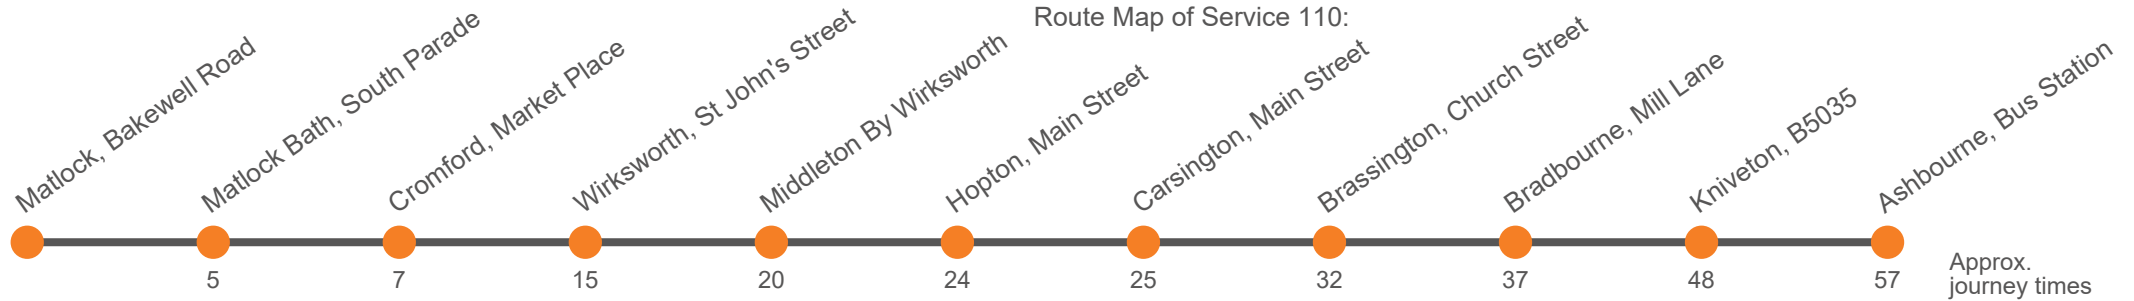

These services are operated under contract to Derbyshire County Council

HoIA QEGS Ashbourne School Holidays

SchA QEGS Ashbourne Schooldays

The bus bays at Matlock Railway Station Interchange on the A6 Derwent Way are currently closed to buses. During the closure Hulleys 110 and 111 buses are only calling at the Bakewell Road bus stops in the town centre until bus access to the Interchange is restored. N.B. Train services to Matlock Station/The Interchange are not affected.

These services are operated under contract to Derbyshire County Council

The bus bays at Matlock Railway Station Interchange on the A6 Derwent Way are currently closed to buses. During the closure Hulleys 110 and 111 buses are only calling at the Bakewell Road bus stops in the town centre until bus access to the Interchange is restored. N.B. Train services to Matlock Station/The Interchange are not affected.