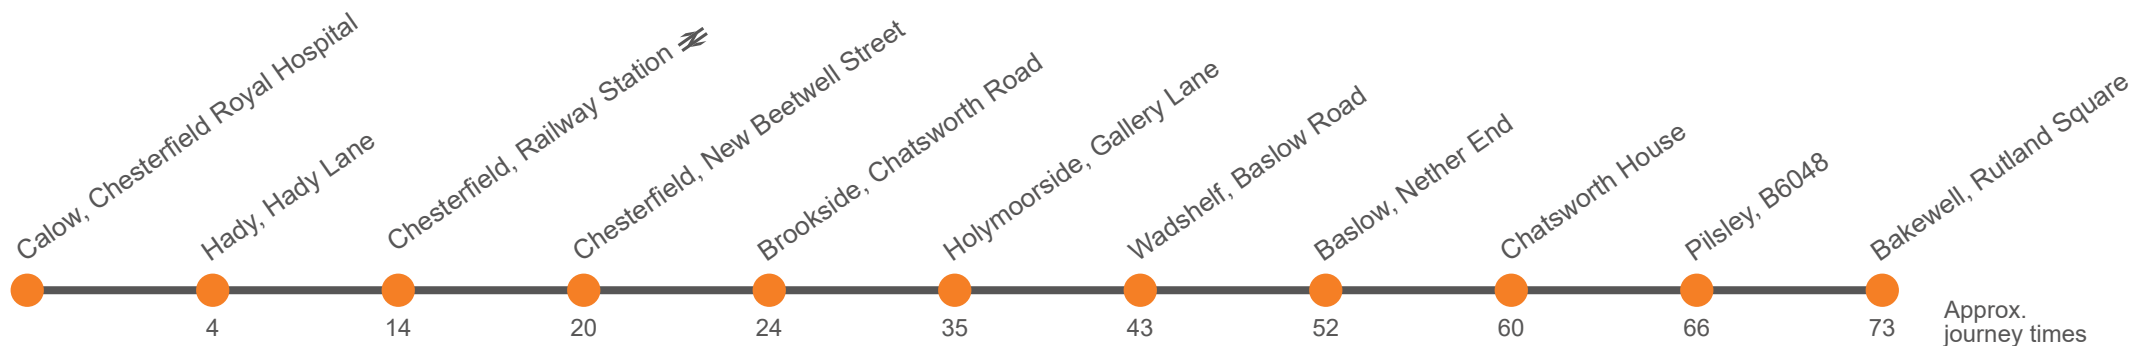

170

Bakewell - Chatsworth - Holymoorside - Chesterfield - Royal Hospital

Effective from: 01/09/2024

Hulleys of Baslow

Sunday

Calow, Chesterfield Royal Hospital Stop 1	0915		15		1715	1815	1915	2015	2115	2215	2315
Hady, Hady Lane/Houldsworth Drive	0919		19		1719	1819	1919	2019	2119	2219	2319
Spital, Spital Lane/Taylor Crescent	0923		23		1723	1823	1923	2023	2123	2223	2323
Chesterfield, Railway Station	0929		29		1729	1829	1929	2029	2129	2229	2329
Chesterfield, New Beetwell Street, Stop B12	0935	Then at these mins past the hour	35		1735	1835	1935	2035	2135	2235	2335
Brookside, Brookfield Community School	0939		39		1739	1839	1939	2039	2139	2239	2339
Brookside Bar, Chatsworth Road	0943		43	until	1743	1843	1943	2043	2143	2243	2343
Holymoorside, Gallery Lane Terminus	0950		50		1750	1850	1950	2050	2150	2250	2350
Wadshelf, A619 Baslow Road, N/Westbound	0958		58		1758	1856	1956	2056	2156	2256	2356
Baslow, Nether End	1008		08		1808	1903	2003	2103	2203	2303	0003
Chatsworth House	1015		15		1815						
Pilsley, School	1021	21		1821							
Bakewell, Rutland Square, Stand C	1028	28		1828	1912	2012	2112	2212	2312	0012	

These services receive some financial support from Derbyshire County Council and from the Department for Transport through its Derbyshire Bus Service Improvement Plan Award