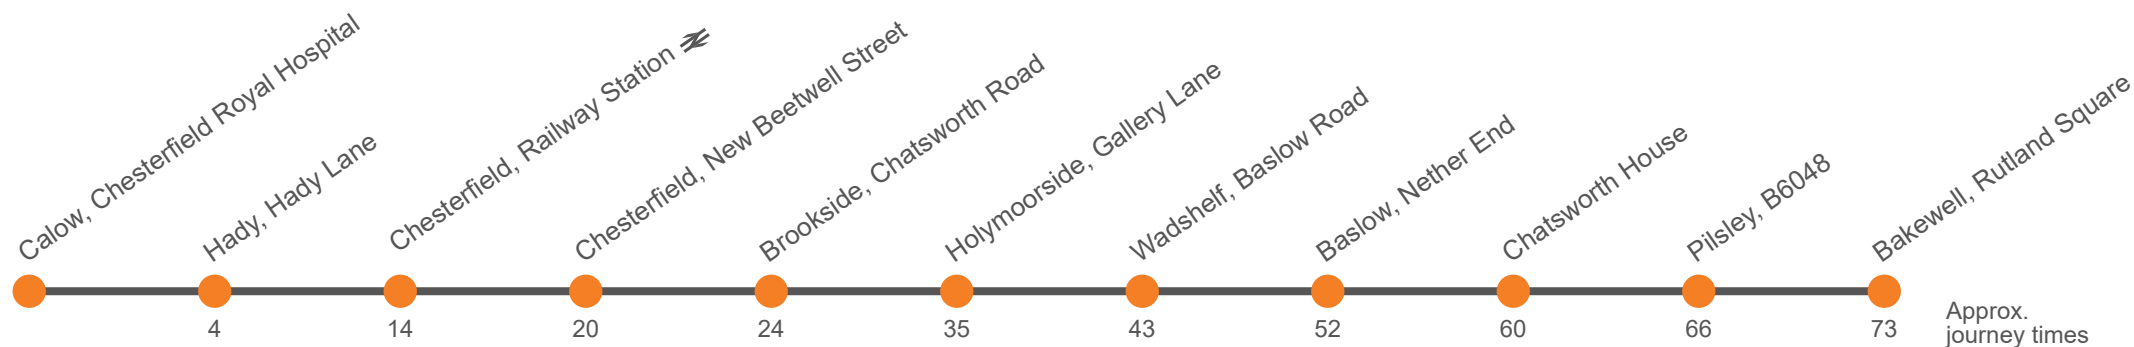

### Monday to Friday (continued)

Calow, Chesterfield Royal Hospital Stop 1	2215	2315
Hady, Hady Lane/Houldsworth Drive	2219	2319
Spital, Spital Lane/Taylor Crescent	2223	2323
Chesterfield, Railway Station	2229	2329
Chesterfield, New Beetwell Street, Stop B12	2235	2335
Brookside, Brookfield Community School	2239	2339
Brookside Bar, Chatsworth Road	2243	2343
Holymoorside, Gallery Lane Terminus	2250	2350
Wadshelf, A619 Baslow Road, N/Westbound	2256	2356
Baslow, Nether End	2303	0003
Chatsworth House		
Pilsley, School		
Bakewell, Rutland Square, Stand C	2312	0012
Bakewell, Lady Manners School, Shutts Lane	...	...