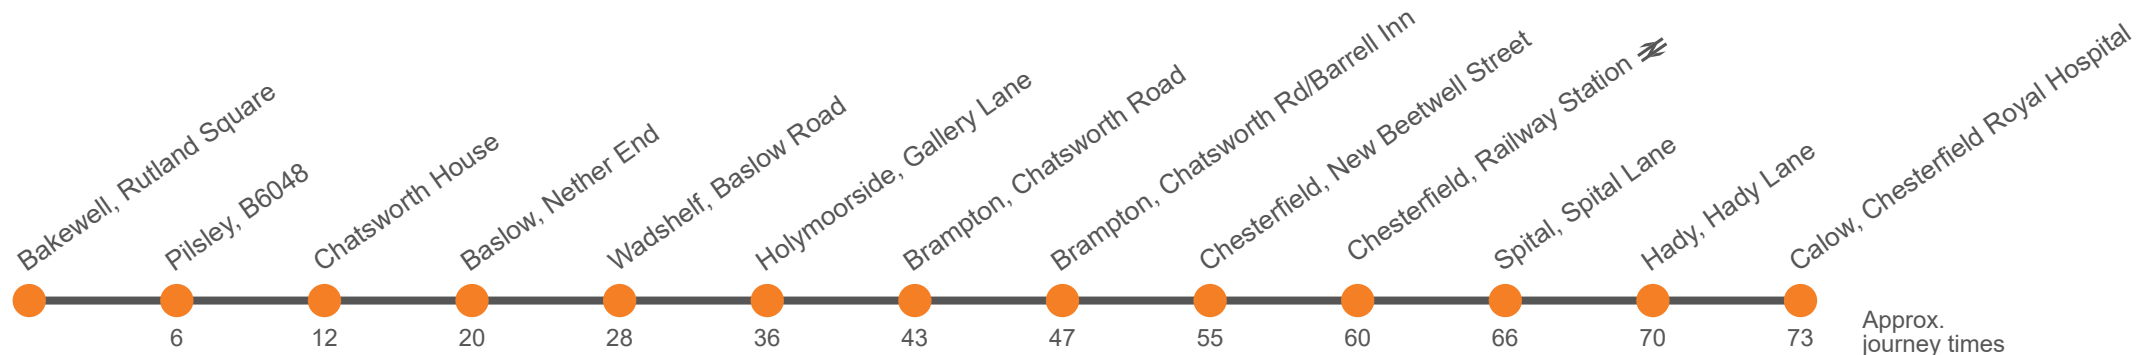

### Monday to Friday (continued)

Bakewell, Lady Manners School, Shutts Lane	...	...
Bakewell, Rutland Square, Stand C	2215	2315
Pilsley, School		
Chatsworth House		
Baslow, Nether End	2224	2324
Wadshelf, A619 Baslow Road, S/Eastbound	2231	2331
Holymoorside, Gallery Lane Terminus	2236	2336
Brampton, Chatsworth Road/Storrs Road	2243	2343
Brampton, Barrell Inn	2247	2347
Chesterfield, New Beetwell Street, Stop B12	2255	2355
Chesterfield, Railway Station	2300	0000
Spital, Spital Lane/Taylor Crescent	2306	...
Hady, Hady Lane/Houldsworth Drive	2310	...
Calow, Chesterfield Royal Hospital Stop 2	2313	...