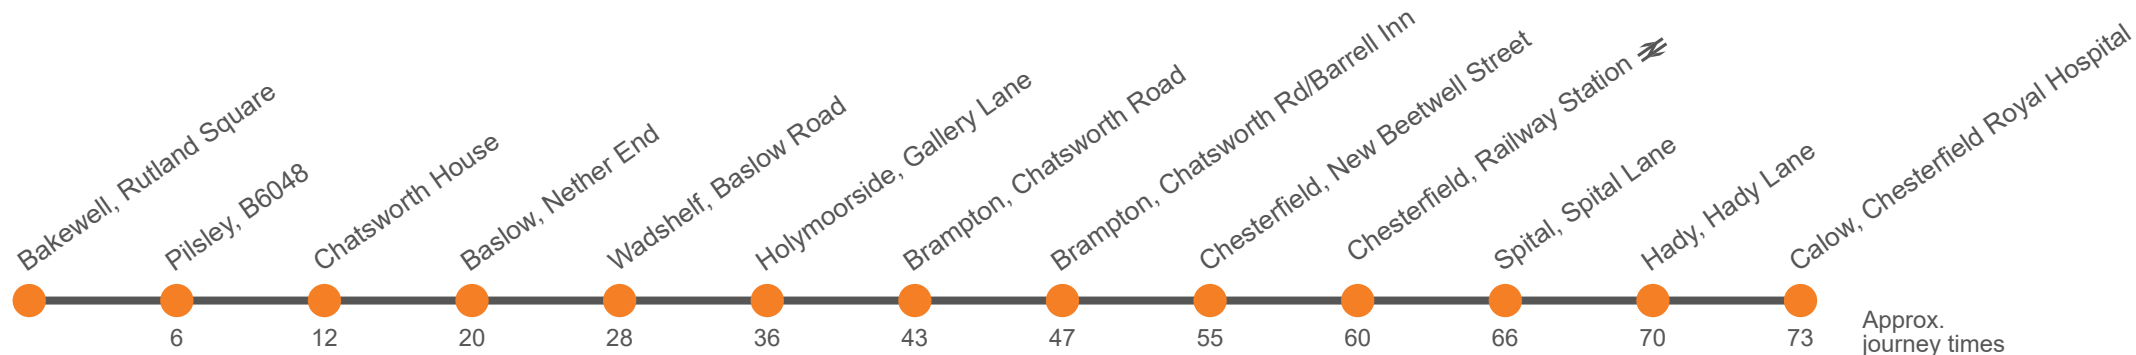

170

Bakewell - Chatsworth - Holymoorside - Chesterfield - Royal Hospital

Effective from: 01/09/2024

Hulleys of Baslow

Sunday

Bakewell, Rutland Square, Stand C	0900	00		1800	1915	2015	2115	2215	2315
Pilsley, School	0906	06		1806					
Chatsworth House	0912	12		1812					
Baslow, Nether End	0920	20	Then at these mins past the hour	1820	1924	2024	2124	2224	2324
Wadshelf, A619 Baslow Road, S/Eastbound	0928	28		1828	1931	2031	2131	2231	2331
Holymoorside, Gallery Lane Terminus	0936	36		1836	1936	2036	2136	2236	2336
Brampton, Chatsworth Road/Storrs Road	0943	43		1843	1943	2043	2143	2243	2343
Brampton, Barrell Inn	0947	47		1847	1947	2047	2147	2247	2347
Chesterfield, New Beetwell Street, Stop B12	0955	55		1855	1955	2055	2155	2255	2355
Chesterfield, Railway Station	1000	00		1900	2000	2100	2200	2300	0000
Spital, Spital Lane/Taylor Crescent	1006	06		1906	2006	2106	2206	2306	...
Hady, Hady Lane/Houldsworth Drive	1010	10		1910	2010	2110	2210	2310	...
Calow, Chesterfield Royal Hospital Stop 2	1013	13		1913	2013	2113	2213	2313	...

These services receive some financial support from Derbyshire County Council and from the Department for Transport through its Derbyshire Bus Service Improvement Plan Award