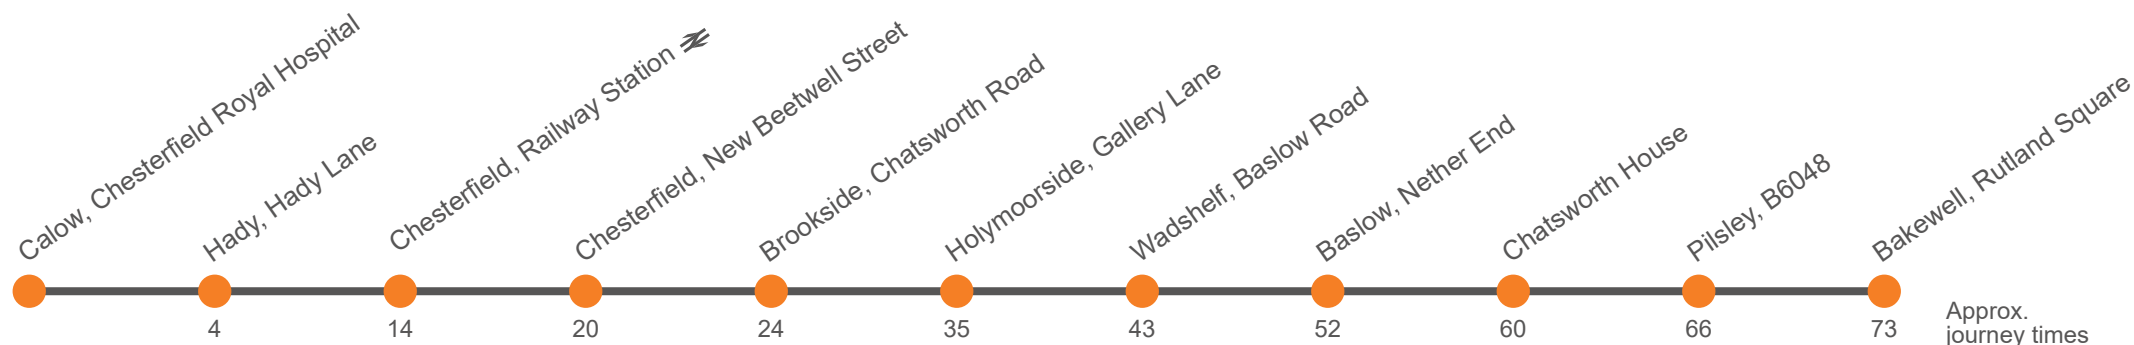

170

Royal Hospital - Chesterfield - Holymoorside - Chatsworth - Bakewell

Effective from: 01/09/2024

Hulleys of Baslow

Monday to Friday

Codes	Hol	Sch										
Calow, Chesterfield Royal Hospital Stop 1	...	0715	0715	0815	0915	15	1715	1815	1915	2015	2115	
Hady, Hady Lane/Houldsworth Drive	...	0719	0719	0819	0919	19	1719	1819	1919	2019	2119	
Spital, Spital Lane/Taylor Crescent	...	0723	0723	0823	0923	23	1723	1823	1923	2023	2123	
Chesterfield, Railway Station	0629	0729	0729	0829	0929	29	1729	1829	1929	2029	2129	
Chesterfield, New Beetwell Street, Stop B12	0635	0735	0735	0835	0935	35	1735	1835	1935	2035	2135	
Brookside, Brookfield Community School	0639	0739	0739	0839	0939	39	1739	1839	1939	2039	2139	
Brookside Bar, Chatsworth Road	0643	0743	0743	0843	0943	43	1743	1843	1943	2043	2143	
Holymoorside, Gallery Lane Terminus	0650	0750	0750	0850	0950	50	1750	1850	1950	2050	2150	
Wadshelf, A619 Baslow Road, N/Westbound	0658	0758	0758	0858	0958	58	1758	1856	1956	2056	2156	
Baslow, Nether End	0708	0808	0808	0900	1008	08	1808	1903	2003	2103	2203	
Chatsworth House	0715	0815	0815	0915	1015	15	1815					
Pilsley, School	0721	0821	0821	0921	1021	21	1821					
Bakewell, Rutland Square, Stand C	0728	0828	0828	0928	1028	28	1828	1912	2012	2112	2212	
Bakewell, Lady Manners School, Shutts Lane	...	...	0835	...	...	...	...	...	...	...	...	

Hol Runs during School Holidays Only

Sch Runs on Schooldays Only

These services receive some financial support from Derbyshire County Council and from the Department for Transport through its Derbyshire Bus Service Improvement Plan Award