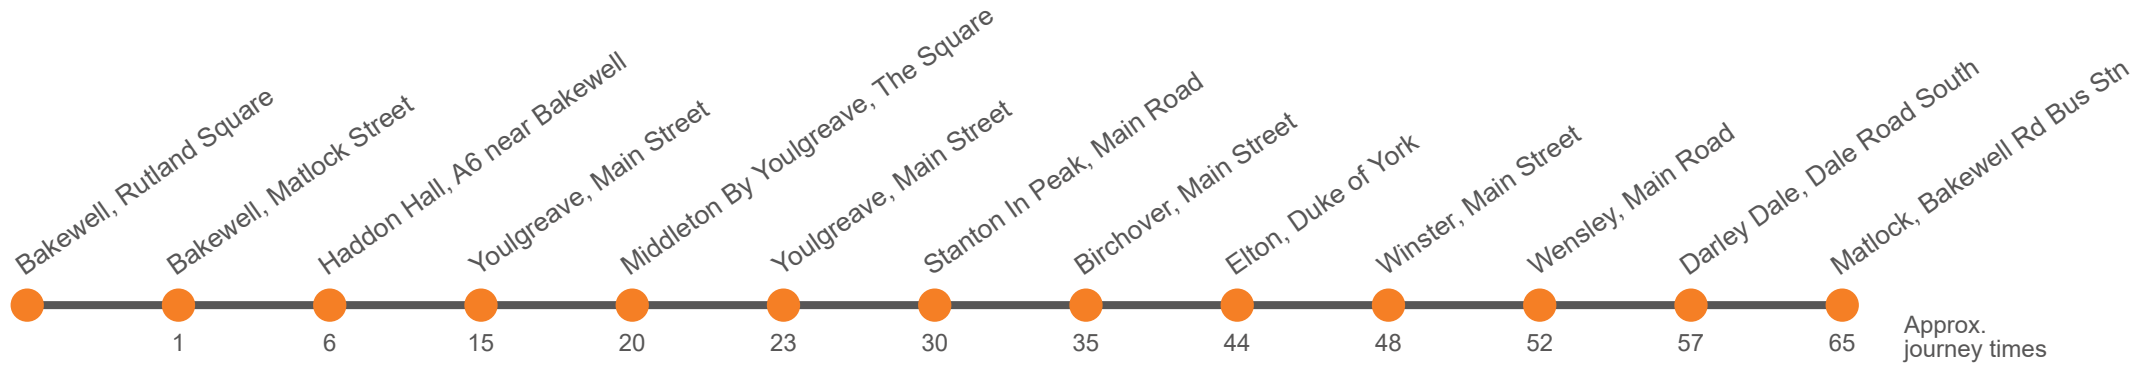

Monday to Friday

Codes	Hol	Sch	Sch	Hol
Bakewell, Lady Manners School, Shutts Lane
Bakewell, Rutland Square, Stand B	0720	0720	1000 1220 1440	1545 1555 1720
Bakewell, Matlock Street, Stand E	0721	0721	1001 1221 1441	1556 1556 1721
Haddon Hall	0726	0726	1006 1226 1446	1601 1601 1726
Youlgreave, Grove Place	0735	0735	1015 1235 1455	1610 1735
Middleton By Youlgreave, The Square	0740	0740	1020 1240 1500	1615 1740
Youlgreave, Grove Place	0743	0743	1023 1243 1503	1618 1743
Stanton In Peak, Main Road	0750	0750	1030 1250 1510	1610 1625 1750
Birchover, Main Street	0755	0755	1035 1255 1515	1615 1630 1755
Elton, Duke Of York	0804	0804	1044 1304 1524	1624 1639 1804
Winster, Hall	0808	0808	1048 1308 1528	1628 1643 1808
Wensley, The Square	0812	0812	1052 1312 1532	1632 1647 1812
Darley Dale, Whitworth Institute	0817	0817	1057 1317 1537	1637 1652 1817
Matlock, Bakewell Rd Bus Stn, Stand 3	0825	0825	1105 1325 1545	1645 1700 1825
Starkholmes, Highfields Lower School	...	0830

Hol Runs during School Holidays Only
Sch Runs on Schooldays Only

172

Bakewell - Matlock via Bakewell - Middleton by Youlgreave - Birchover - Matlock

Effective from: 08/07/2024

Hulleys of Baslow

Saturday

Bakewell, Rutland Square, Stand B	0720	1000	1220	1440	1555	1720
Bakewell, Matlock Street, Stand E	0721	1001	1221	1441	1556	1721
Haddon Hall	0726	1006	1226	1446	1601	1726
Youlgreave, Grove Place	0735	1015	1235	1455	1610	1735
Middleton By Youlgreave, The Square	0740	1020	1240	1500	1615	1740
Youlgreave, Grove Place	0743	1023	1243	1503	1618	1743
Stanton In Peak, Main Road	0750	1030	1250	1510	1625	1750
Birchover, Main Street	0755	1035	1255	1515	1630	1755
Elton, Duke Of York	0804	1044	1304	1524	1639	1804
Winster, Hall	0808	1048	1308	1528	1643	1808
Wensley, The Square	0812	1052	1312	1532	1647	1812
Darley Dale, Whitworth Institute	0817	1057	1317	1537	1652	1817
Matlock, Bakewell Rd Bus Stn, Stand 3	0825	1105	1325	1545	1700	1825