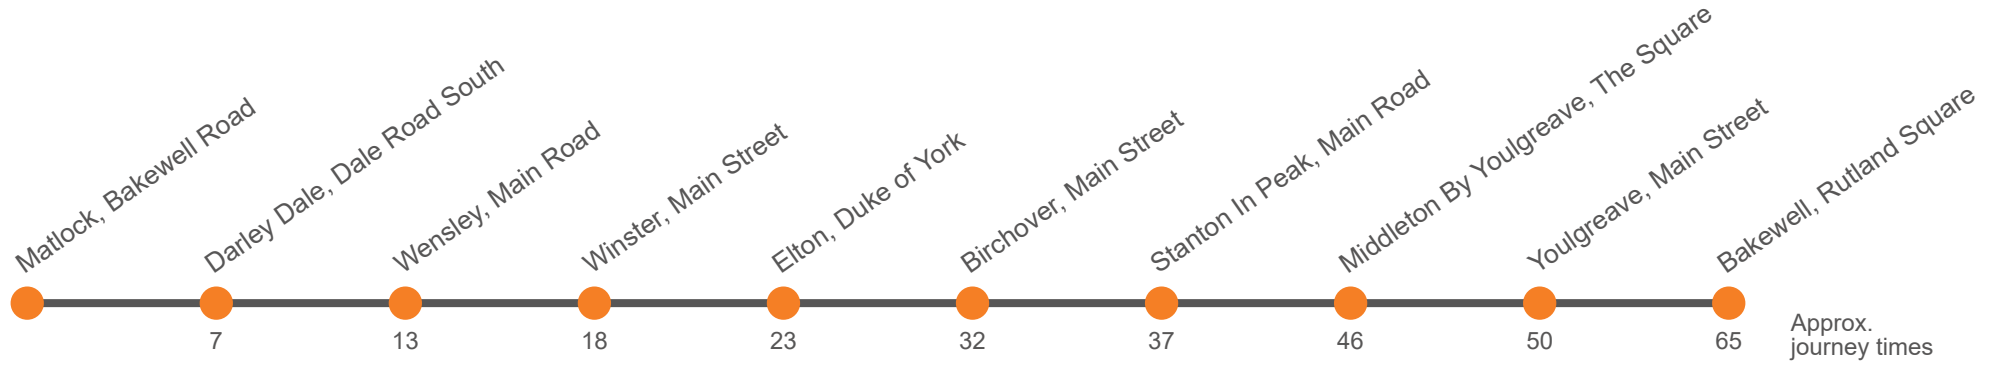

Hol Runs during School Holidays Only
Sch Runs on Schooldays Only

This service is operated under contract to Derbyshire County Council

172

Bakewell to Matlock via Middleton-by-Youlgreave, Birchover and Winster

Hol Runs during School Holidays Only
Sch Runs on Schooldays Only

This service is operated under contract to Derbyshire County Council

172

Matlock to Bakewell via Winster, Birchover and Middleton-by-Youlgreave

Effective from: 31/03/2024

Hulleys of Baslow

Saturday

Matlock, Bakewell Road, Stand D	0740	0850	1110	1330	1555	1730
Darley Dale, Whitworth Institute	0747	0857	1117	1337	1602	1737
Wensley, The Square	0753	0903	1123	1343	1608	1743
Winster, Hall	0758	0908	1128	1348	1613	1748
Elton, Duke Of York	0803	0913	1133	1353	1618	1753
Birchover, The Green	0812	0922	1142	1402	1627	1802
Stanton In Peak, Main Road	0817	0927	1147	1407	1632	1807
Middleton By Youlgreave, The Square	0826	0936	1156	1416	1641	1816
Youlgreave, Grove Place	0830	0940	1200	1420	1645	1820
Bakewell, Rutland Square, Stand C	0845	0955	1215	1435	1700	1835