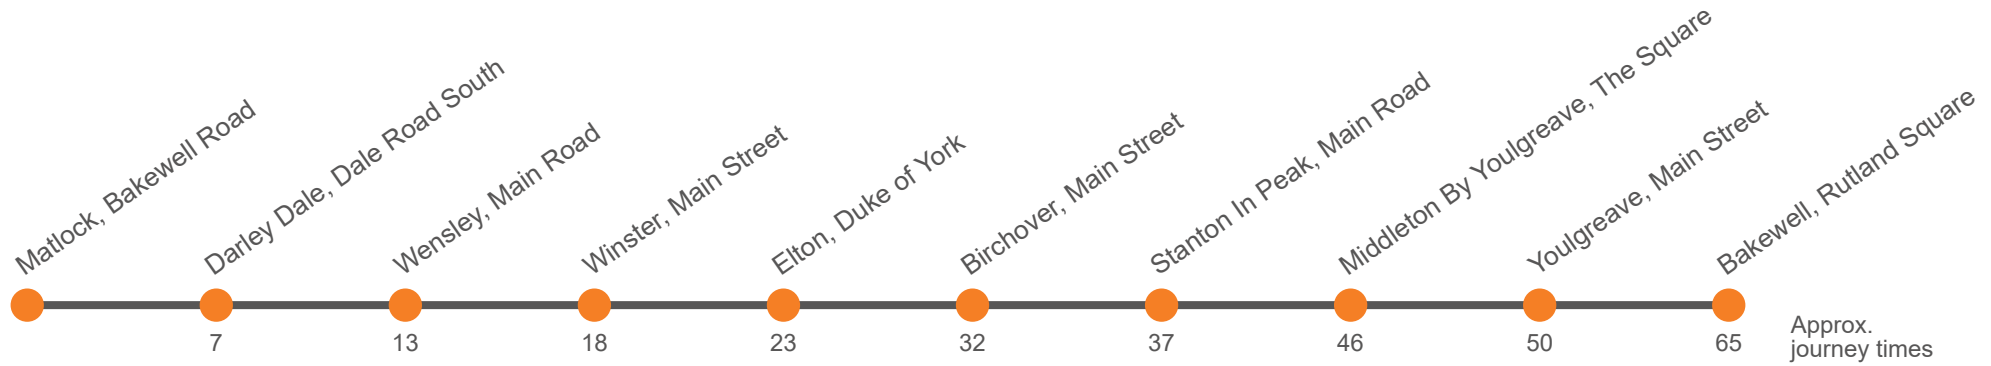

Monday to Friday

Codes	Sch	Hol	Sch	Hol
Starkholmes, Highfields Lower School	...	...	...	...
Matlock, Bakewell Road, Stand D	0740	0740	0850	1110
Darley Dale, Whitworth Institute	0747	0747	0857	1117
Wensley, The Square	0753	0753	0903	1123
Winster, Hall	0758	0758	0908	1128
Elton, Duke Of York	0803	0803	0913	1133
Birchover, The Green	0812	0812	0922	1142
Stanton In Peak, Main Road	0817	0817	0927	1147
Middleton By Youlgreave, The Square		0826	0936	1156
Youlgreave, Grove Place		0830	0940	1200
Bakewell, Rutland Square, Stand C	0830	0845	0955	1215
Bakewell, Lady Manners School, Shutts Lane	0835	...	...	...

Hol Runs during School Holidays Only
Sch Runs on Schooldays Only

This service is operated under contract to Derbyshire County Council