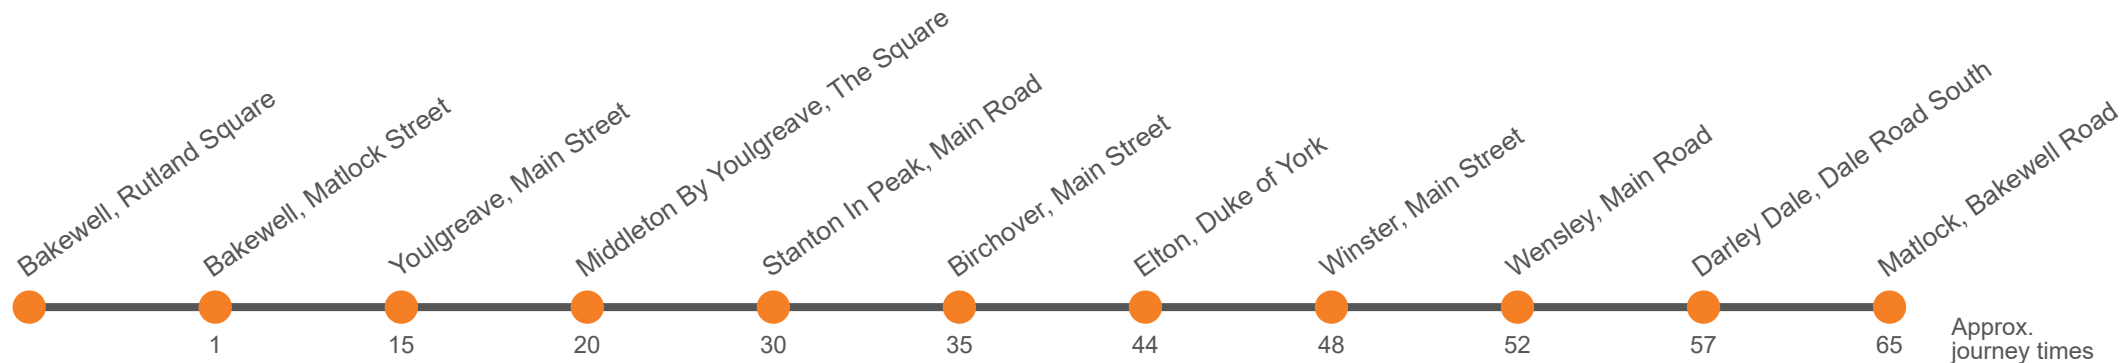

172

Bakewell to Matlock via Middleton-by-Youlgreave, Birchover and Winster

Effective from: 31/03/2024

Hulleys of Baslow

Saturday

Bakewell, Rutland Square, Stand B	0720	1000	1220	1440	1555	1720
Bakewell, Matlock Street, Stand E	0721	1001	1221	1441	1556	1721
Youlgreave, Grove Place	0735	1015	1235	1455	1610	1735
Middleton By Youlgreave, The Square	0740	1020	1240	1500	1615	1740
Stanton In Peak, Main Road	0750	1030	1250	1510	1625	1750
Birchover, Main Street	0755	1035	1255	1515	1630	1755
Elton, Duke Of York	0804	1044	1304	1524	1639	1804
Winster, Hall	0808	1048	1308	1528	1643	1808
Wensley, The Square	0812	1052	1312	1532	1647	1812
Darley Dale, Whitworth Institute	0817	1057	1317	1537	1652	1817
Matlock, Bakewell Road, Stand D	0825	1105	1325	1545	1700	1825

This service is operated under contract to Derbyshire County Council