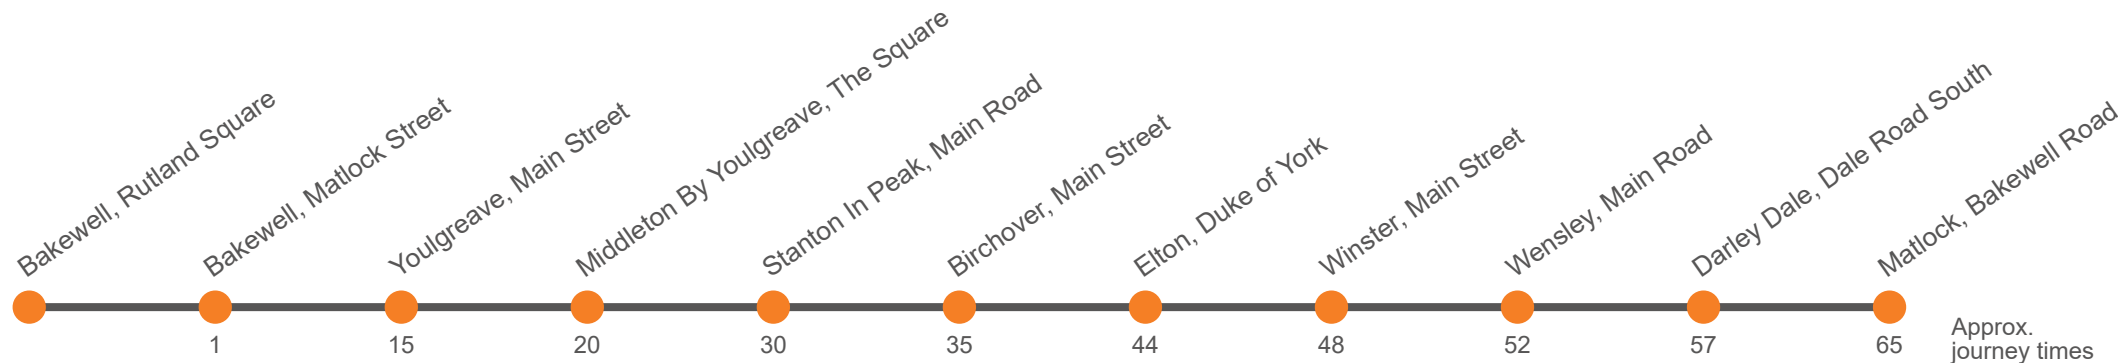

172

Bakewell to Matlock via Middleton-by-Youlgreave, Birchover and Winster

Effective from: 31/03/2024

Hulleys of Baslow

Monday to Friday

Codes	Hol	Sch	Sch	Hol	Sch	Hol	Sch
Bakewell, Lady Manners School, Shutts Lane
Bakewell, Rutland Square, Stand B	0720	0720	1000	1220	1440	1555	1720
Bakewell, Matlock Street, Stand E	0721	0721	1001	1221	1441	1556	1721
Youlgreave, Grove Place	0735	0735	1015	1235	1455	1610	1735
Middleton By Youlgreave, The Square	0740	0740	1020	1240	1500	1615	1740
Stanton In Peak, Main Road	0750	0750	1030	1250	1510	1610	1750
Birchover, Main Street	0755	0755	1035	1255	1515	1615	1755
Elton, Duke Of York	0804	0804	1044	1304	1524	1624	1804
Winster, Hall	0808	0808	1048	1308	1528	1628	1808
Wensley, The Square	0812	0812	1052	1312	1532	1632	1812
Darley Dale, Whitworth Institute	0817	0817	1057	1317	1537	1637	1817
Matlock, Bakewell Road, Stand D	0825	0825	1105	1325	1545	1645	1825
Starkholmes, Highfields Lower School	...	0830

Hol Runs during School Holidays Only
Sch Runs on Schooldays Only

This service is operated under contract to Derbyshire County Council

172

Bakewell to Matlock via Middleton-by-Youlgreave, Birchover and Winster

Hol Runs during School Holidays Only
Sch Runs on Schooldays Only

This service is operated under contract to Derbyshire County Council

172

Matlock to Bakewell via Winster, Birchover and Middleton-by-Youlgreave