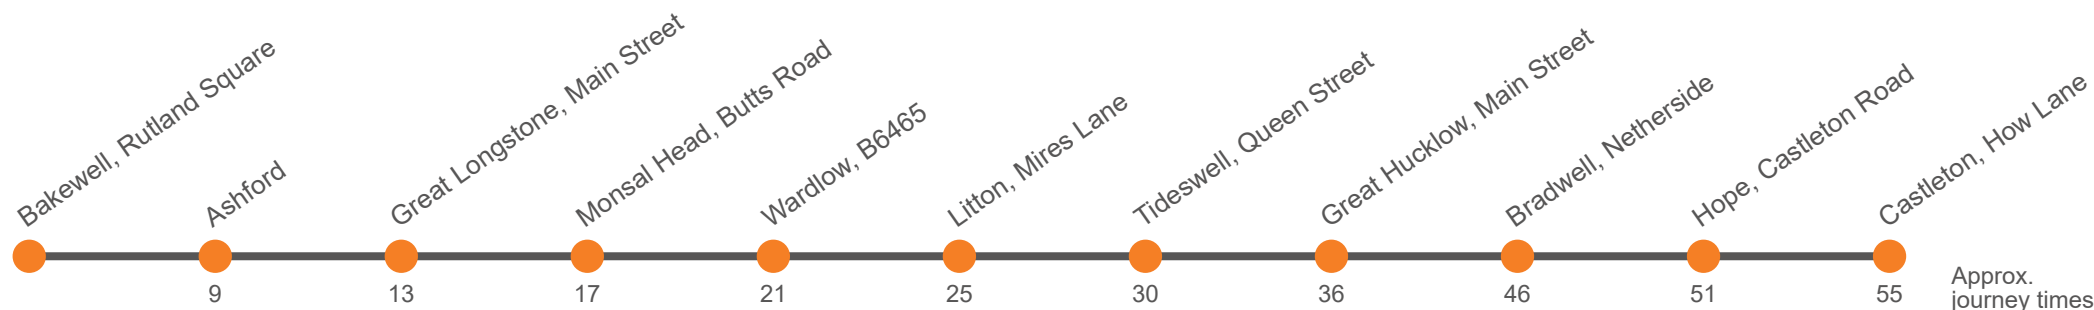

Monday to Friday

Codes	Sch	Hol
Bakewell, Lady Manners School, Shutts Lane
Bakewell, Rutland Square, Stand B	0750	0950
Ashford-in-the-Water, New Road	1150	1350
Great Longstone, Crispin	1550	1550
Monsal Head, Butts Road	1750	1750
Wardlow, Bulls Head	1803	1803
Cressbrook, Phone Box	1803	1803
Litton School	1811	1811
Tideswell, Fountain Square	1811	1811
Great Hucklow, Old Chapel	1815	1815
Bradwell, adj Memorial Hall	1815	1815
Hope, Car Park	1820	1820
Castleton, Bus Station	1820	1820

Hol Runs during School Holidays Only
Sch Runs on Schooldays Only

173

Bakewell - Monsal Head - Tideswell - Bradwell - Castleton

Effective from: 13/01/2025

Hulleys of Baslow

Saturday

Bakewell, Rutland Square, Stand B	0750	0950	1150	1350	1550	1750
Ashford-in-the-Water, New Road	0754	0959	1159	1359	1559	1759
Great Longstone, Crispin	0758	1003	1203	1403	1603	1803
Monsal Head, Butts Road	0802	1007	1207	1407	1607	1807
Wardlow, Bulls Head	0806	1011		1411		1811
Cressbrook, Phone Box			1211		1611	
Litton School	0810	1015	1215	1415	1615	1815
Tideswell, Fountain Square	0815	1020	1220	1420	1620	1820
Great Hucklow, Old Chapel	...	1026	1226	1426	1626	1826
Bradwell, adj Memorial Hall	...	1036	1236	1436	1636	1836
Hope, Car Park	...	1041	1241	1441	1641	1841
Castleton, Bus Station	...	1045	1245	1445	1645	1845

Hol Runs during School Holidays Only
Sch Runs on Schooldays Only

Saturday

Castleton, Bus Station	1050	1250	1450	1650
Hope, Post Office	1054	1254	1454	1654
Bradwell, opp Memorial Hall	1059	1259	1459	1659
Great Hucklow, Old Chapel	1109	1309	1509	1709
Tideswell, Fountain Square	0815	0915	1115	1315	1515	1715
Litton School	0819	0919	1119	1319	1519	1719
Cressbrook, Phone Box	0824	0924				
Wardlow, Church			1124	1324	1524	1724
Monsal Head, Butts Road	0828	0928	1128	1328	1528	1728
Great Longstone, Crispin	0832	0932	1132	1332	1532	1732
Ashford-in-the-water, New Road	0836	0936	1136	1336	1536	1736
Bakewell, Rutland Square, Stand B	0845	0945	1145	1345	1545	1745