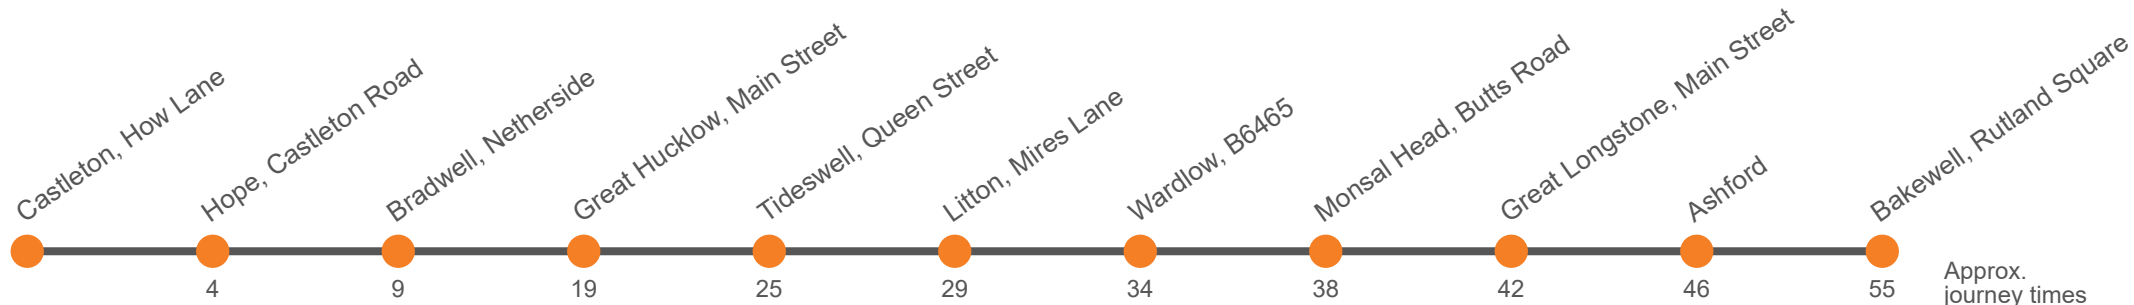

Monday to Friday

Codes	Sch	Hol
Bakewell, Lady Manners School, Shutts Lane
Bakewell, Rutland Square, Stand B	0750	0950
Ashford-in-the-Water, New Road	1150	1350
Great Longstone, Crispin	1550	1550
Monsal Head, Butts Road	1750	1750
Wardlow, Bulls Head	1803	1803
Cressbrook, Phone Box	1803	1803
Litton School	1811	1811
Tideswell, Fountain Square	1811	1811
Great Hucklow, Old Chapel	1815	1815
Bradwell, adj Memorial Hall	1815	1815
Hope, Car Park	1820	1820
Castleton, Bus Station	1820	1820

Hol Runs during School Holidays Only
Sch Runs on Schooldays Only

173

Bakewell - Monsal Head - Tideswell - Bradwell - Castleton

Effective from: 13/01/2025

Hulleys of Baslow

Saturday

Bakewell, Rutland Square, Stand B	0750	0950	1150	1350	1550	1750
Ashford-in-the-Water, New Road	0754	0959	1159	1359	1559	1759
Great Longstone, Crispin	0758	1003	1203	1403	1603	1803
Monsal Head, Butts Road	0802	1007	1207	1407	1607	1807
Wardlow, Bulls Head	0806	1011		1411		1811
Cressbrook, Phone Box			1211		1611	
Litton School	0810	1015	1215	1415	1615	1815
Tideswell, Fountain Square	0815	1020	1220	1420	1620	1820
Great Hucklow, Old Chapel	...	1026	1226	1426	1626	1826
Bradwell, adj Memorial Hall	...	1036	1236	1436	1636	1836
Hope, Car Park	...	1041	1241	1441	1641	1841
Castleton, Bus Station	...	1045	1245	1445	1645	1845