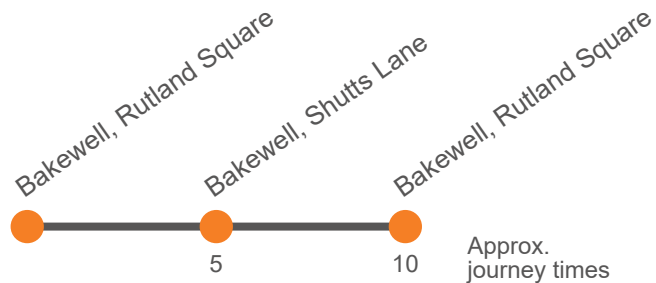

178

Bakewell, Rutland Square - Shutts Lane - Bakewell circular

Effective from: 13/01/2025

Hulleys of Baslow

Monday to Friday

Bakewell, Rutland Square, Stand B	0840	Then at these mins past the hour	40	until	1440	1540	1640
Bakewell, Shutts Lane	0845		45		1445	1545	1645
Bakewell, Rutland Square, Stand D	0850		50		1450	1550	1650

Saturday

Bakewell, Rutland Square, Stand B	0940	Then at these mins past the hour	40	until	1440	1540	1640
Bakewell, Shutts Lane	0945		45		1445	1545	1645
Bakewell, Rutland Square, Stand D	0950		50		1450	1550	1650