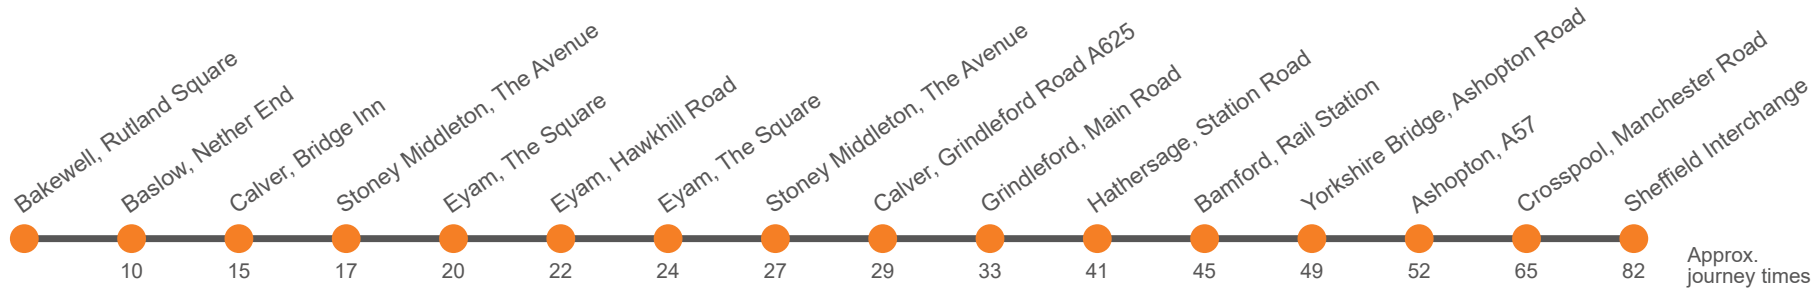

Saturday

Bakewell, Rutland Square, Stand D	0625	0800	0925	1025	1125	1225	1325	1500	1600	1725	1925	2225
Ashford-in-the-water, Ashford Arms									1605			
Wardlow, Bulls Head									1615			
Baslow, Nether End	0635	0810	0935	1035	1135	1235	1335	1510		1735	1934	2234
Calver, Bridge Inn	0640	0815	0940	1040	1140	1240	1340	1515		1740	1937	2237
Stoney Middleton, Royal Oak	0642	0817	0942	1042	1142	1242	1342	1517		1742		
Eyam, The Square opp Water Lane	0645	0820	0945	1045	1145	1245	1345	1520		1745		
Eyam, Hawkhill Road/Eyam Museum	0647	0822	0947	1047	1147	1247	1347	1522		1747		
Eyam, The Square adj Water Lane			0949	1049	1149	1249	1349			1749		
Stoney Middleton, Chip Shop			0952	1052	1152	1252	1352		1627	1752		
Calver Sough, Grindleford Road A625			0954	1054	1154	1254	1354		1629	1754	1938	2238
Grindleford, Mount Pleasant			0958	1058	1158	1258	1358		1633	1758	1942	2242
Hathersage, Little John Hotel			1006	1106	1206	1306	1406		1641	1806	1947	2247
Foolow, Bulls Head	0701	0824						1524				
Great Hucklow Lane End, Foolow Road	0702	0825						1525				
Bradwell, adj Memorial Hall	0706	0829						1529				
Hope Church		0834						1534				
Bamford Station	0710	0845	1010	1110	1210	1310	1410	1545	1645	1810	1951	2251
Yorkshire Bridge Hotel	0714	0849	1014	1114	1214	1314	1414	1549	1649	1814	1955	2255
Ladybower Inn, A57	0717	0852	1017	1117	1217	1317	1417	1552	1652	1817	1957	2257
Crosspool, Manchester Rd/Vernon Terrace	0730	0905	1030	1130	1230	1330	1430	1605	1705	1830	2010	2310
Sheffield Interchange, Stop D3	0747	0922	1047	1147	1247	1347	1447	1622	1722	1847	2022	2322