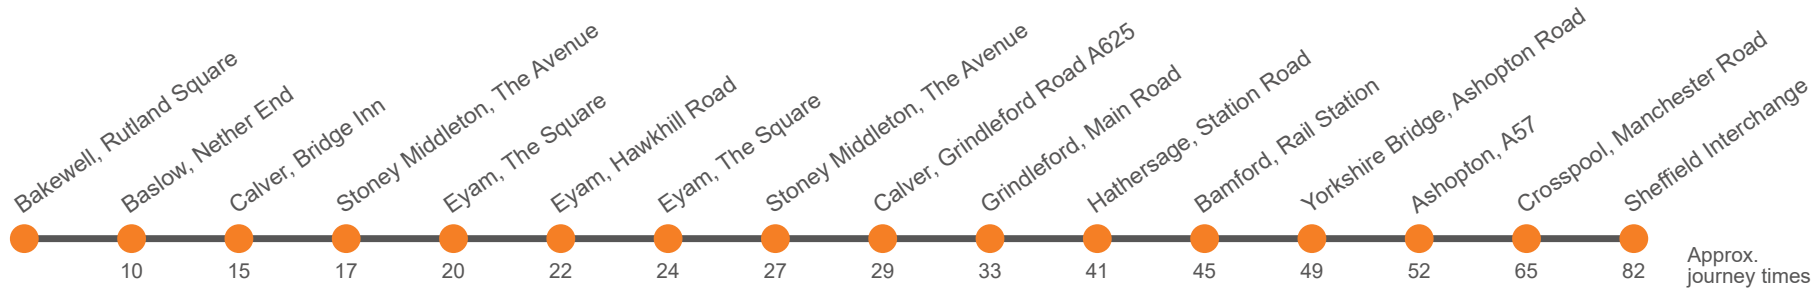

Monday to Friday (continued)

Bakewell, Lady Manners School, Shutts Lane	...	...
Bakewell, Rutland Square, Stand D	1925	2225
Ashford-in-the-water, Ashford Arms		
Wardlow, Bulls Head		
Baslow, Nether End	1934	2234
Calver, Bridge Inn	1937	2237
Stoney Middleton, Royal Oak		
Eyam, The Square opp Water Lane		
Eyam, Hawkhill Road/Eyam Museum		
Eyam, The Square adj Water Lane		
Stoney Middleton, Chip Shop		
Calver Sough, Grindleford Road A625	1938	2238
Grindleford, Mount Pleasant	1942	2242
Hathersage, Little John Hotel	1947	2247
Foolow, Bulls Head		
Great Hucklow Lane End, Foolow Road		
Bradwell, adj Memorial Hall		
Hope Church		
Hope Valley College		
Bamford Station	1951	2251
Yorkshire Bridge Hotel	1955	2255
Ladybower Inn, A57	1957	2257
Crosspool, Manchester Rd/Vernon Terrace	2010	2310
Sheffield Interchange, Stop D3	2022	2322

This service is partly funded by Derbyshire County Council