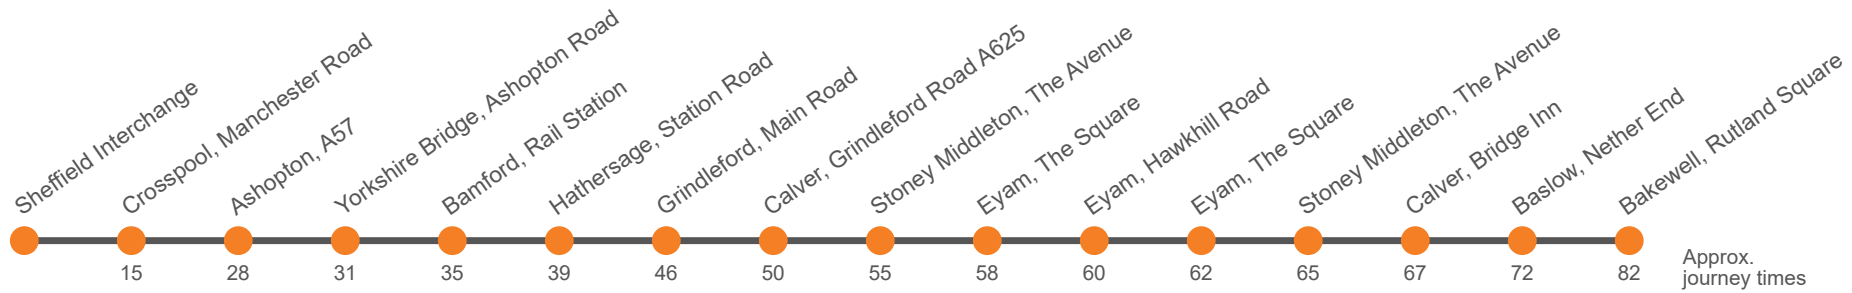

Hol Runs during School Holidays Only

Sch Runs on Schooldays Only

Monday to Friday (continued)

Sheffield Interchange, Stop D3	1730	1855	2030	2330
Crosspool, o/s Church	1745	1910	2042	2342
Ladybower Inn, A57	1758	1923	2054	2354
Yorkshire Bridge Hotel	1801	1926	2056	2356
Bamford Station	1805	1930	2100	0000
Hope Church				
Hope Valley College				
Bradwell, opp Memorial Hall				
Great Hucklow Lane End, Foolow Road				
Foolow, Bulls Head				
Hathersage, Little John Hotel	1809	1934	2104	0004
Grindleford, Mount Pleasant	1816	1941	2109	0009
Calver Sough, Grindleford Road A625	1820	1945	2113	0013
Stoney Middleton, Royal Oak	1825	1950		
Eyam, The Square opp Water Lane	1828	1953		
Eyam, Hawkhill Road/Eyam Museum	1830	1955		
Eyam, Town Head opp Little Edge				
Eyam, Town Head adj Little Edge				
Eyam, The Square adj Water Lane	1832	1957		
Stoney Middleton, Chip Shop	1835	2000		
Calver, Bridge Inn	1837	2002	2114	0014
Baslow, Nether End	1842	2007	2117	0017
Foolow, Bulls Head				
Wardlow, Church				
Ashford-in-the-water, Ashford Arms				
Bakewell, Rutland Square, Stand D	1852	2017	2125	0025
Bakewell, Lady Manners School, Shutts Lane