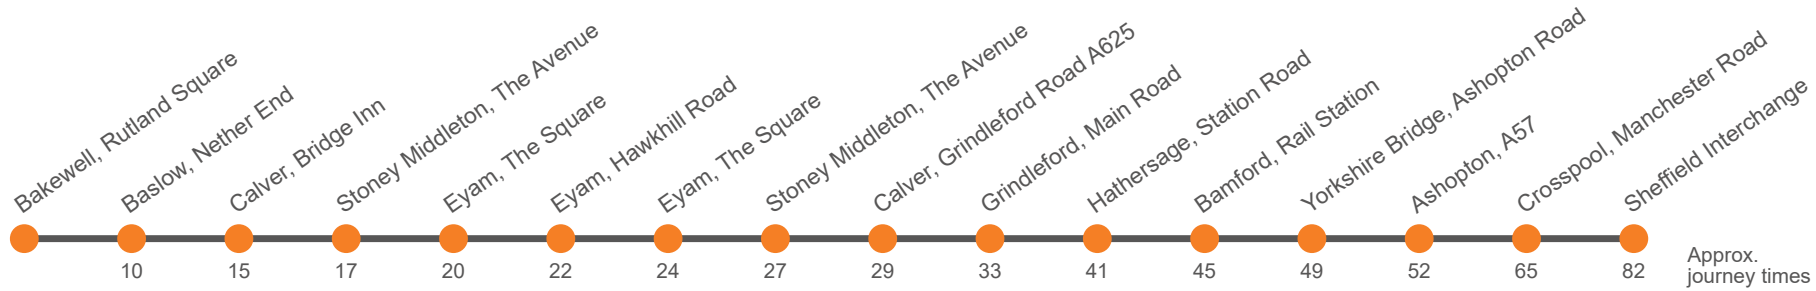

Monday to Friday

Codes	Hol	Sch							Hol	Sch	Sch	Hol	
Bakewell, Lady Manners School, Shutts Lane	...	...	...	...	...	...	...	...	...	...	1545	...	...
Bakewell, Rutland Square, Stand D	0625	0800	0800	0925	1025	1125	1225	1325	1500	1500	1600	1600	1725
Ashford-in-the-water, Ashford Arms											1605	1605	
Wardlow, Bulls Head											1615	1615	
Baslow, Nether End	0635	0810	0810	0935	1035	1135	1235	1335	1510	1510			1735
Calver, Bridge Inn	0640	0815	0815	0940	1040	1140	1240	1340	1515	1515			1740
Stoney Middleton, Royal Oak	0642	0817	0817	0942	1042	1142	1242	1342	1517	1517			1742
Eyam, The Square opp Water Lane	0645	0820	0820	0945	1045	1145	1245	1345	1520	1520			1745
Eyam, Hawkhill Road/Eyam Museum	0647	0822	0822	0947	1047	1147	1247	1347	1522	1522			1747
Eyam, The Square adj Water Lane				0949	1049	1149	1249	1349					1749
Stoney Middleton, Chip Shop				0952	1052	1152	1252	1352			1627	1627	1752
Calver Sough, Grindleford Road A625				0954	1054	1154	1254	1354			1629	1629	1754
Grindleford, Mount Pleasant				0958	1058	1158	1258	1358			1633	1633	1758
Hathersage, Little John Hotel				1006	1106	1206	1306	1406			1641	1641	1806
Foolow, Bulls Head	0701	0824	0824						1524	1524			
Great Hucklow Lane End, Foolow Road	0702	0825	0825						1525	1525			
Bradwell, adj Memorial Hall	0706	0829	0829						1529	1529			
Hope Church		0834	0834						1534	1534			
Hope Valley College			0835							1535			
Bamford Station	0710	0845	0845	1010	1110	1210	1310	1410	1545	1545	1645	1645	1810
Yorkshire Bridge Hotel	0714	0849	0849	1014	1114	1214	1314	1414	1549	1549	1649	1649	1814
Ladybower Inn, A57	0717	0852	0852	1017	1117	1217	1317	1417	1552	1552	1652	1652	1817
Crosspool, Manchester Rd/Vernon Terrace	0730	0905	0905	1030	1130	1230	1330	1430	1605	1605	1705	1705	1830
Sheffield Interchange, Stop D3	0747	0922	0922	1047	1147	1247	1347	1447	1622	1622	1722	1722	1847

Hol Runs during School Holidays Only

Sch Runs on Schooldays Only