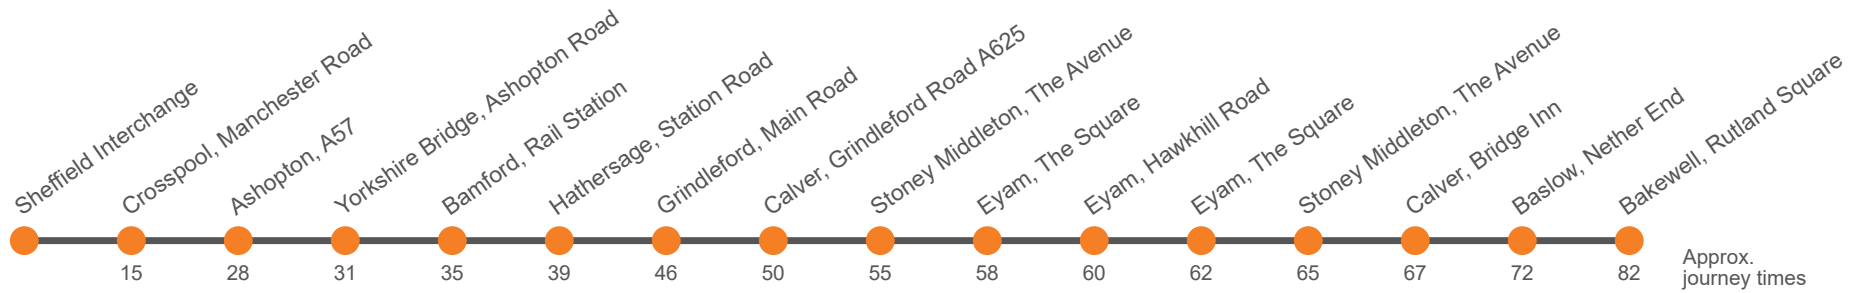

Hol Runs during School Holidays Only

Sch Runs on Schooldays Only

Monday to Friday (continued)

Sheffield Interchange, Stop D3	1730	1855	2030	2330
Crosspool, o/s Church	1745	1910	2042	2342
Ladybower Inn, A57	1758	1923	2054	2354
Yorkshire Bridge Hotel	1801	1926	2056	2356
Bamford Station	1805	1930	2100	0000
Hope Church				
Hope Valley College				
Bradwell, opp Memorial Hall				
Great Hucklow Lane End, Foolow Road				
Foolow, Bulls Head				
Hathersage, Little John Hotel	1809	1934	2104	0004
Grindleford, Mount Pleasant	1816	1941	2109	0009
Calver Sough, Grindleford Road A625	1820	1945	2113	0013
Stoney Middleton, Royal Oak	1825	1950		
Eyam, The Square opp Water Lane	1828	1953		
Eyam, Hawkhill Road/Eyam Museum	1830	1955		
Eyam, Town Head opp Little Edge				
Eyam, Town Head adj Little Edge				
Eyam, The Square adj Water Lane	1832	1957		
Stoney Middleton, Chip Shop	1835	2000		
Calver, Bridge Inn	1837	2002	2114	0014
Baslow, Nether End	1842	2007	2117	0017
Foolow, Bulls Head				
Wardlow, Church				
Ashford-in-the-water, Ashford Arms				
Bakewell, Rutland Square, Stand D	1852	2017	2125	0025
Bakewell, Lady Manners School, Shutts Lane