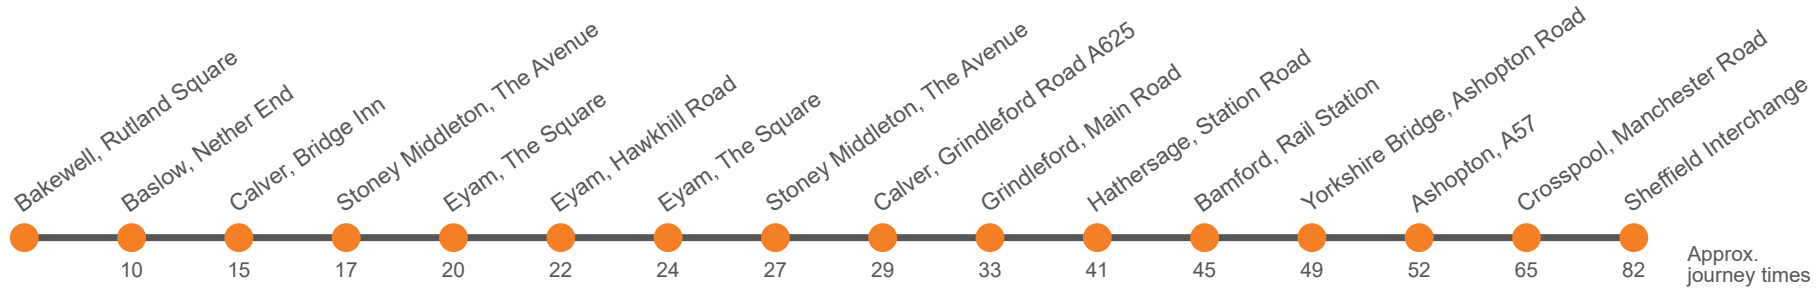

Hol Runs during School Holidays Only

Sch Runs on Schooldays Only

Monday to Friday (continued)

Bakewell, Lady Manners School, Shutts Lane
Bakewell, Rutland Square, Stand D	1925	2225
Ashford-in-the-water, Ashford Arms		
Wardlow, Bulls Head		
Baslow, Nether End	1934	2234
Calver, Bridge Inn	1937	2237
Stoney Middleton, Royal Oak		
Eyam, The Square opp Water Lane		
Eyam, Hawkhill Road/Eyam Museum		
Eyam, The Square adj Water Lane		
Stoney Middleton, Chip Shop		
Calver Sough, Grindleford Road A625	1938	2238
Grindleford, Mount Pleasant	1942	2242
Hathersage, Little John Hotel	1947	2247
Foolow, Bulls Head		
Great Hucklow Lane End, Foolow Road		
Bradwell, adj Memorial Hall		
Hope Church		
Hope Valley College		
Bamford Station	1951	2251
Yorkshire Bridge Hotel	1955	2255
Ladybower Inn, A57	1957	2257
Crosspool, Manchester Rd/Vernon Terrace	2010	2310
Sheffield Interchange, Stop D3	2022	2322

Sunday

Codes	BXT	BXT	BXT	BXT	BXT
Castleton, Bus Station	0805	1005	1205	1405	1605
Sparrowpit, Wanted Inn	0819	1019	1219	1419	1619
Chapel En Le Frith, Town End	0825	1025	1225	1425	1625
Whaley Bridge, Railway Station	0837	1037	1237	1437	1637
Stoneheads, Jodrell Road	0840	1040	1240	1440	1640
Whaley Bridge, Railway Station	0845	1045	1245	1445	1645
Whaley Bridge, Tesco Supermarket	0847	1047	1247	1447	1647
Newtown, Albion Road	0857	1057	1257	1457	1657
New Mills, Bus Station, Stop 1	0900	1100	1300	1500	1700
New Mills, Low Leighton Rd/Cale Rd	0902	1102	1302	1502	1702
Birch Vale, Grouse Hotel	0905	1105	1305	1505	1705
Hayfield Bus Station	0908	1108	1308	1508	1708
Glossop, Henry Street Stop B	0920	1120	1320	1520	1720
Snake Pass Inn, Snake Road	0942	1142	1342	1542	1742
Derwent Dams, Fairholmes	1005	1205	1405	1605	1805
Ladybower Inn, A57	1017	1217	1417	1617	1817
Crosspool, Manchester Rd/Vernon Terrace	1030	1230	1430	1630	1830
Sheffield Interchange, Stop D3	1045	1245	1445	1645	1845