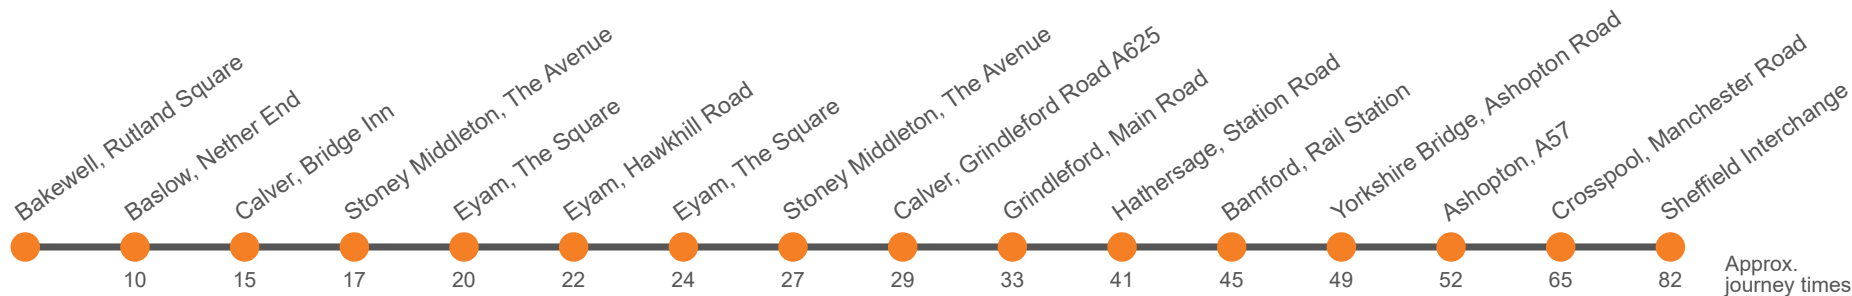

Monday to Friday

Codes	Hol	Sch							Hol	Sch	Sch	Hol		
Bakewell, Lady Manners School, Shutts Lane	...	...	...	...	...	...	...	...	...	...	1545	...	...	
Bakewell, Rutland Square, Stand D	...	0755	0755	0910	1010	1110	1210	1310	1455	1455	1555	1555	1710	
Ashford-in-the-water, Ashford Arms	...										1600	1600		
Wardlow, Bulls Head	...										1615	1615		
Baslow, Nether End	...	0805	0805	0920	1020	1120	1220	1320	1505	1505			1720	
Calver, Bridge Inn		0640	0810	0810	0925	1025	1125	1225	1325	1510	1510		1725	
Stoney Middleton, Royal Oak		0642	0812	0812	0927	1027	1127	1227	1327	1512	1512		1727	
Eyam, The Square opp Water Lane		0645	0815	0815	0930	1030	1130	1230	1330	1515	1515		1730	
Eyam, Hawkhill Road/Eyam Museum		0647	0817	0817	0932	1032	1132	1232	1332	1517	1517		1732	
Eyam, The Square adj Water Lane					0934	1034	1134	1234	1334				1734	
Stoney Middleton, Chip Shop					0937	1037	1137	1237	1337			1622	1622	1737
Calver Sough, Grindleford Road A625					0939	1039	1139	1239	1339			1624	1624	1739
Grindleford, Mount Pleasant					0943	1043	1143	1243	1343			1628	1628	1743
Hathersage, Little John Hotel					0951	1051	1151	1251	1351			1636	1636	1751
Foolow, Bulls Head		0650	0820	0820						1520	1520			
Great Hucklow Lane End, Foolow Road		0652	0822	0822						1522	1522			
Bradwell, adj Memorial Hall		0700	0830	0830						1530	1530			
Hope Church			0834	0834						1534	1534			
Hope Valley College <i>arr</i>				0835						1535				
Hope Valley College <i>dep</i>				0835						1545				
Bamford Station		0710	0845	0845	0955	1055	1155	1255	1355	1555	1555	1640	1640	1755
Yorkshire Bridge Hotel		0714	0849	0849	0959	1059	1159	1259	1359	1559	1559	1644	1644	1759
Derwent Dams, Fairholmes												1653	1653	
Ladybower Inn, A57		0717	0852	0852	1002	1102	1202	1302	1402	1602	1602	1702	1702	1802
Crosspool, Manchester Rd/Vernon Terrace		0730	0905	0905	1015	1115	1215	1315	1415	1615	1615	1715	1715	1815
Sheffield Interchange, Stop D3		0747	0922	0922	1032	1132	1232	1332	1432	1632	1632	1732	1732	1832

Hol Runs during School Holidays Only

Sch Runs on Schooldays Only

This service is partly funded by Derbyshire County Council