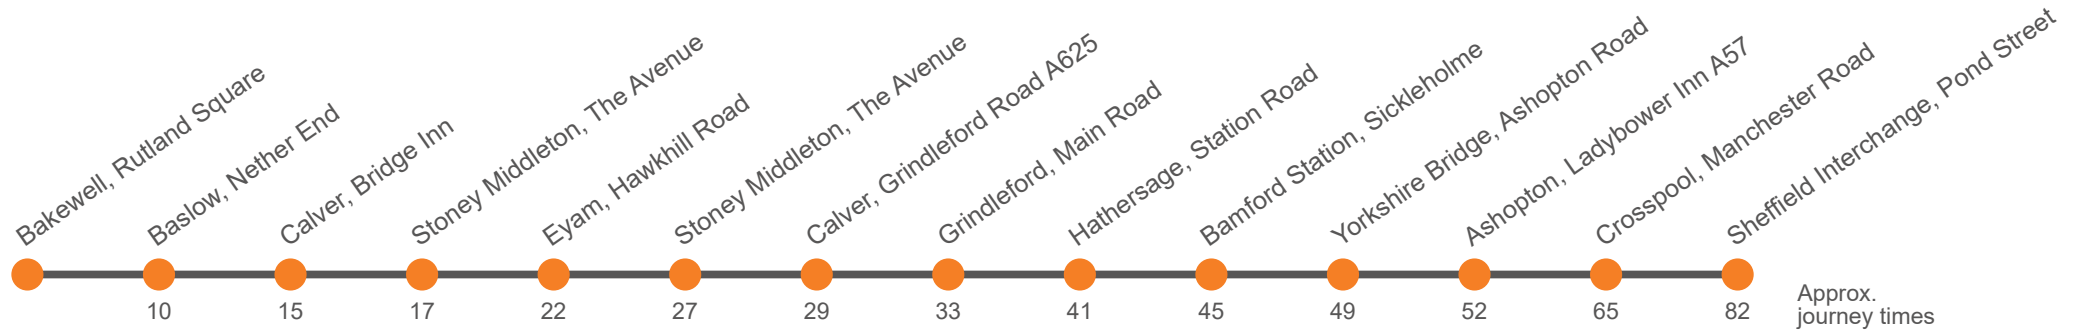

257

Bakewell - Eyam - Hathersage - Ladybower - Sheffield

Effective from: 13/01/2025

Hulleys of Baslow

Sunday

Codes	BST	BST	BST	BST	BST
Derwent Dams, Fairholmes	1005	1205	1405	1605	1805
Ladybower Inn, A57	1017	1217	1417	1617	1817
Crosspool, Manchester Rd/Vernon Terrace	1030	1230	1430	1630	1830
Sheffield Interchange, Pond Street	1045	1245	1445	1645	1845

BST Runs during British Summer Time only