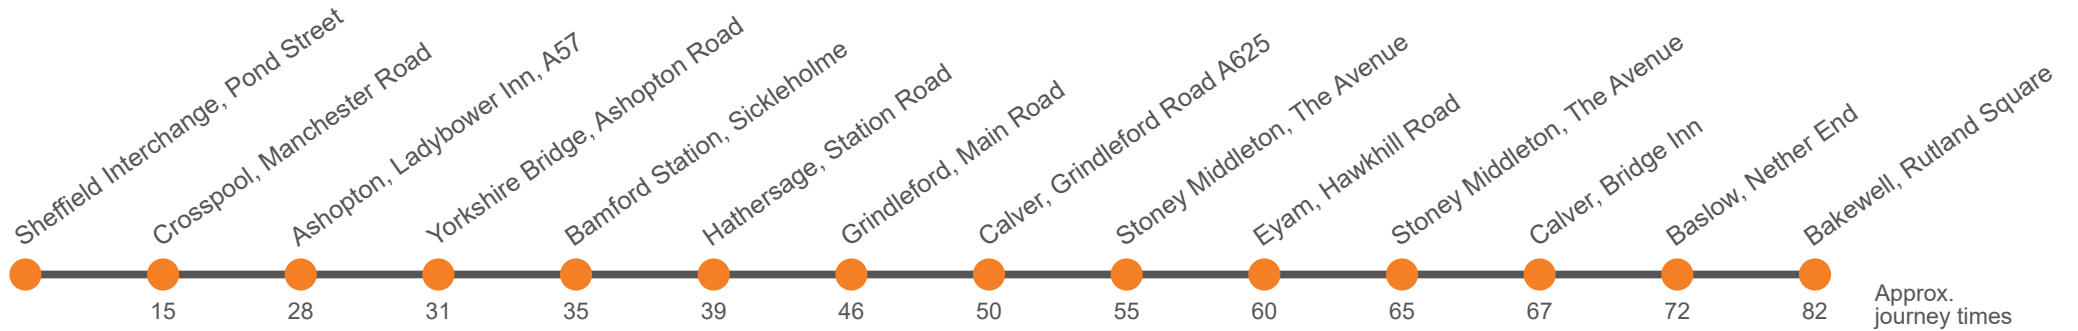

257

Sheffield - Ladybower - Hathersage - Eyam - Bakewell

Effective from: 13/01/2025

Hulleys of Baslow

Saturday

Sheffield Interchange, Pond Street	...	0955	1155	1255	1355	1455	1630	1730
Crosspool, o/s Church	...	1010	1210	1310	1410	1510	1645	1745
Ladybower Inn, A57	...	1023	1223	1323	1423	1523	1658	1758
Yorkshire Bridge Hotel	0926	1026	1226	1326	1426	1526	1701	1801
Bamford Rail Station	0930	1030	1230	1330	1430	1530	1705	1805
Hathersage, Little John Hotel	0934	...	1234	1334	1434		1709	1809
Grindleford, Mount Pleasant	0941	...	1241	1341	1441		1716	1816
Calver Sough, Grindleford Road A625	0945	...	1245	1345	1445		1720	1820
Stoney Middleton, Royal Oak	0950	...	1250	1350	1450		1725	1825
Hope, Car Park		...				1539		
Bradwell, opp Memorial Hall		...				1545		
Great Hucklow Lane End, Foolow Road		...				1549		
Foolow, Bulls Head		...				1552		
Eyam, Hawkhill Road/Eyam Museum	0955	...	1255	1355	1455	1555	1730	1830
Stoney Middleton, Chip Shop	1000	...	1300	1400	1500	1600	1735	1835
Calver, Bridge Inn	1002	...	1302	1402	1502	1602	1737	1837
Baslow, Nether End	1007	...	1307	1407	1507	1607	1742	1842
Bakewell, Rutland Square, Stand D	1017	...	1317	1417	1517	1617	1752	1852