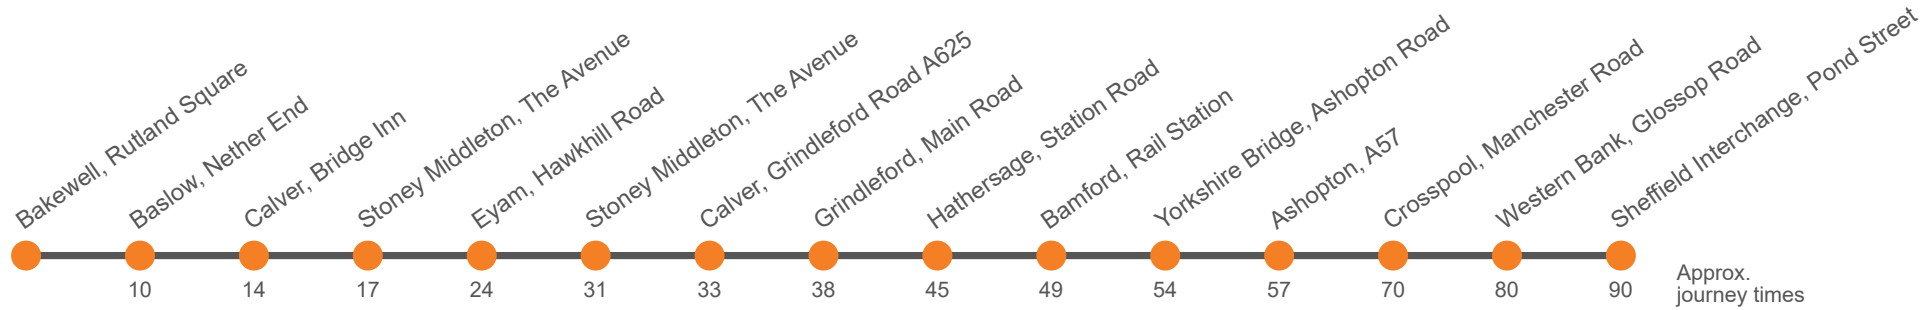

## Glossop - New Mills - Chapel en le Frith - Castleton - Derwent Dams - Sheffield

Effective from: 30/06/2024

Hulleys of Baslow