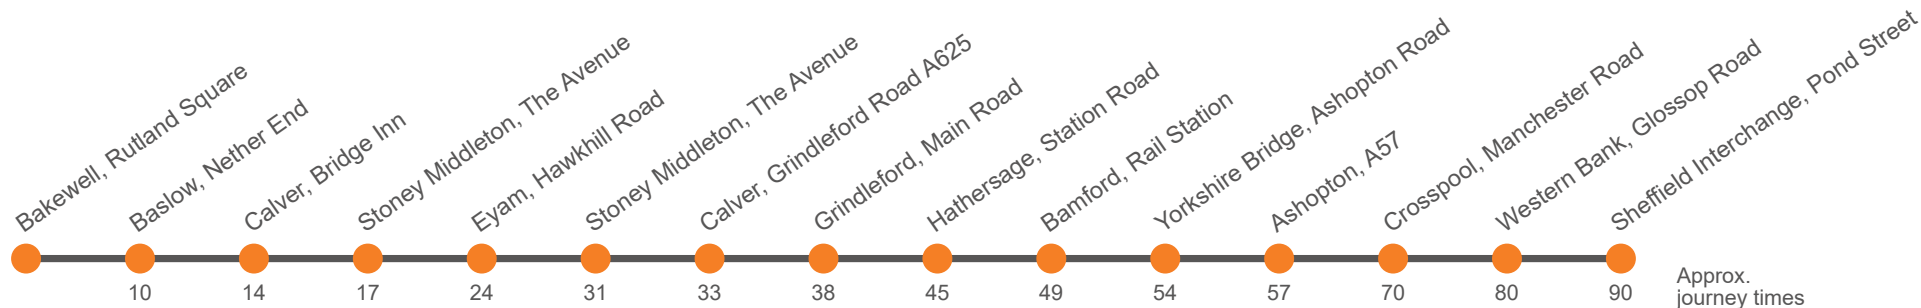

# Bakewell - Eyam - Hathersage - Ladybower - Sheffield

Effective from: 30/06/2024

Hulleys of Baslow

## Monday to Friday (continued)

Service:	257	257
Bakewell, Lady Manners School, Shutts Lane	...	...
Bakewell, Rutland Square, Stand D	1655	1755
Baslow, Nether End	1705	1805
Calver, Bridge Inn	1709	1809
Stoney Middleton, Royal Oak	1712	1812
Ashford-in-the-water, Ashford Arms		
Wardlow, Bulls Head		
Eyam, Hawkhill Road/Eyam Museum	1719	1819
Stoney Middleton, Chip Shop	1726	1826
Calver Sough, Grindleford Road A625	1728	1828
Grindleford, Mount Pleasant	1733	1833
Hathersage, Little John Hotel	1740	1840
Foolow, Bulls Head		
Great Hucklow Lane End, Foolow Road		
Bradwell, adj Memorial Hall		
Hope Church <i>arr</i>		
Hope Church <i>dep</i>		
Hope Valley College		
Bamford Station	1744	1844
Yorkshire Bridge Hotel	1749	1849
Ladybower Inn, A57	1752	1852
Crosspool, Manchester Rd/Vernon Terrace	1805	1905
Royal Hallamshire Hospital, Glossop Rd	1815	1915
Sheffield Interchange, Pond Street	1825	1925