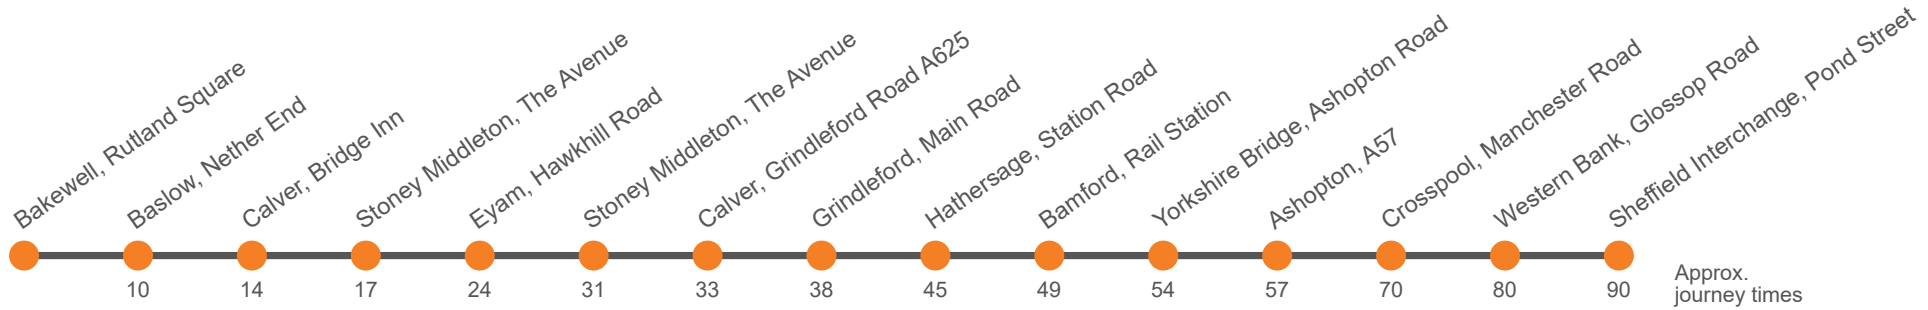

Monday to Friday

Codes	257b		Sch	Hol	257		257		Sch	Hol	Sch	Hol
Service:	257b	257	257b	257b	257	257	257b	257b	257a	257a		
Bakewell, Lady Manners School, Shutts Lane	...	...	...	...	...	...	...	...	1545	...		
Bakewell, Rutland Square, Stand D	...	0655	0755	0755	0855	55	1355	1455	1455	1555	1555	
Baslow, Nether End	...	0705	0805	0805	0905	05	1405	1505	1505			
Calver, Bridge Inn	...	0709	0809	0809	0909	09	1409	1509	1509			
Stoney Middleton, Royal Oak	...	0712	0812	0812	0912	12	1412	1512	1512			
Ashford-in-the-water, Ashford Arms	...									1600	1600	
Wardlow, Bulls Head	...									1612	1612	
Eyam, Hawkhill Road/Eyam Museum	...	0719	0819	0819	0919	19	1419	1519	1519	1619	1619	
Stoney Middleton, Chip Shop	...	0726			0926	26	1426			1626	1626	
Calver Sough, Grindleford Road A625	...	0728			0928	28	1428			1628	1628	
Grindleford, Mount Pleasant	...	0733			0933	33	1433			1633	1633	
Hathersage, Little John Hotel	...	0740			0940	40	1440			1640	1640	
Foolow, Bulls Head	...		0823	0823				1523	1523			
Great Hucklow Lane End, Foolow Road	...		0826	0826				1526	1526			
Bradwell, adj Memorial Hall	0658		0833	0833				1533	1533			
Hope Church <i>arr</i>			0839	0839				1539	1539			
Hope Church <i>dep</i>			0839	0840				1539	1540			
Hope Valley College			0840					1540				
Bamford Station	0704	0744	0844	0844	0944	44	1444	1544	1544	1644	1644	
Yorkshire Bridge Hotel	0709	0749	0849	0849	0949	49	1449	1549	1549	1649	1649	
Ladybower Inn, A57	0712	0752	0852	0852	0952	52	1452	1552	1552	1652	1652	
Crosspool, Manchester Rd/Vernon Terrace	0725	0805	0905	0905	1005	05	1505	1605	1605	1705	1705	
Royal Hallamshire Hospital, Glossop Rd	0735	0815	0915	0915	1015	15	1515	1615	1615	1715	1715	
Sheffield Interchange, Pond Street	0745	0825	0925	0925	1025	25	1525	1625	1625	1725	1725	

Then at these mins past the hour

until

Hol Runs during School Holidays Only

Sch Runs on Schooldays Only