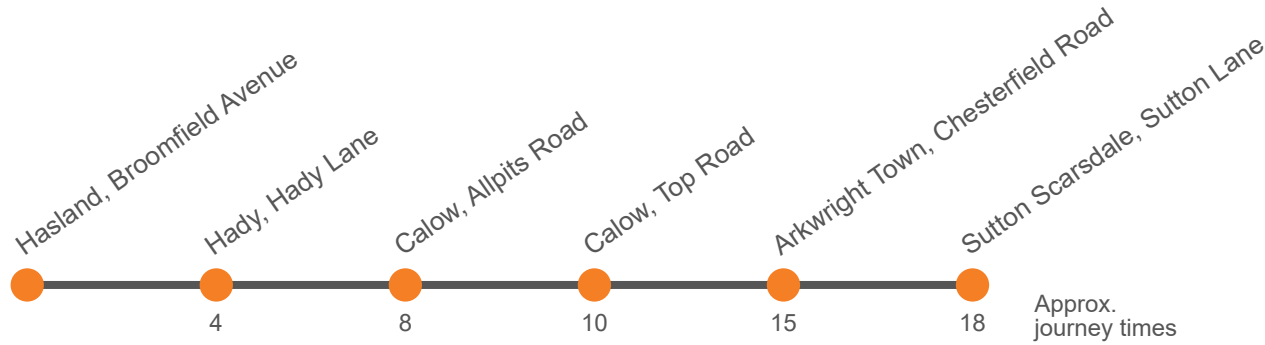

Monday to Friday

Codes	Sch	Sch
Hasland, Outwood Academy Hasland Hall	1440	Runs on Schooldays Only
Hady, Hady Lane/Houldsworth Drive	1444	
Calow, Allpits Road	1448	
Calow Top Road/Lawn Villas	1450	
Arkwright, Chesterfield Road opp Deepsick Lane	1455	
Sutton Scarsdale, Sutton Lane Junction	1458	

This service is operated under contract to Derbyshire County Council