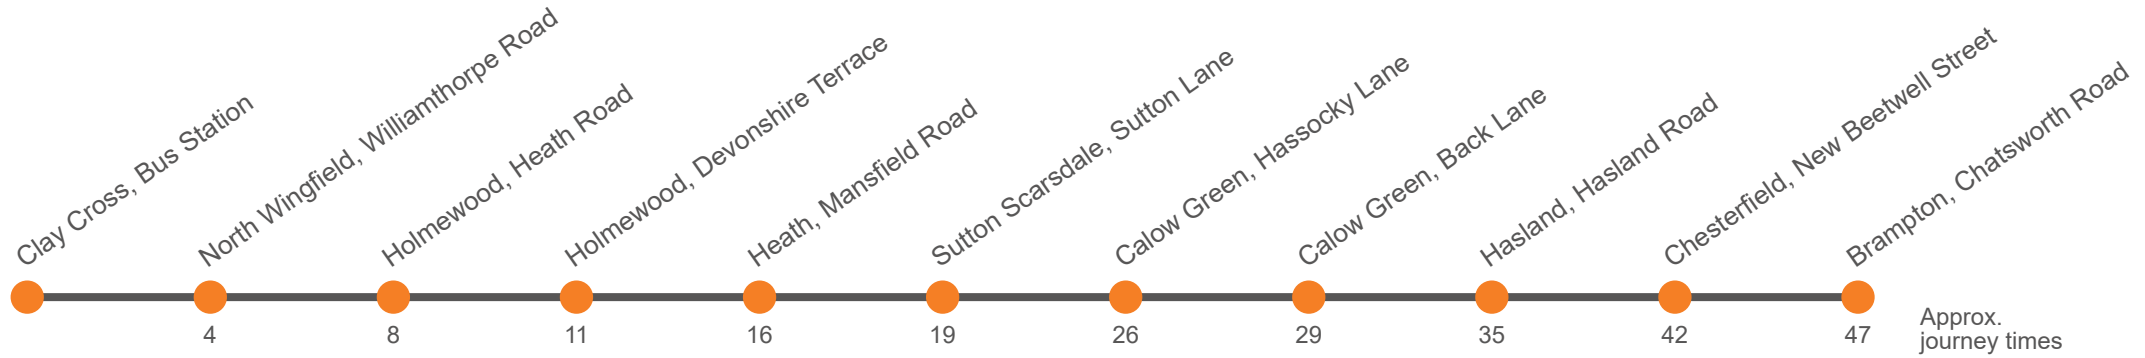

48

Clay Cross - Brampton via Holmewood - Sutton Scarsdale - Chesterfield

Effective from: 26/03/2023

Hulleys of Baslow

Monday to Friday

Clay Cross Bus Station, Stand 2	0855	1040	1240
North Wingfield, Miners Welfare	0859	1044	1244
Holmewood, Churchland Avenue	0903	1048	1248
Holmewood, Devonshire Terrace	0906	1051	1251
Heath, Church	0911	1056	1256
Sutton Scarsdale, Sutton Lane Junction	0914	1059	1259
Calow Green, Hilltop	0921	1106	1306
Calow Green, Back Lane	0924	1109	1309
Hasland, Eastwood Park	0930	1115	1315
Chesterfield, New Beetwell Street, Stop B11	0937	1122	1322
Brampton, Chatsworth Rd outside Morrisons	0942	1127	1327

This service is operated under contract to Derbyshire County Council