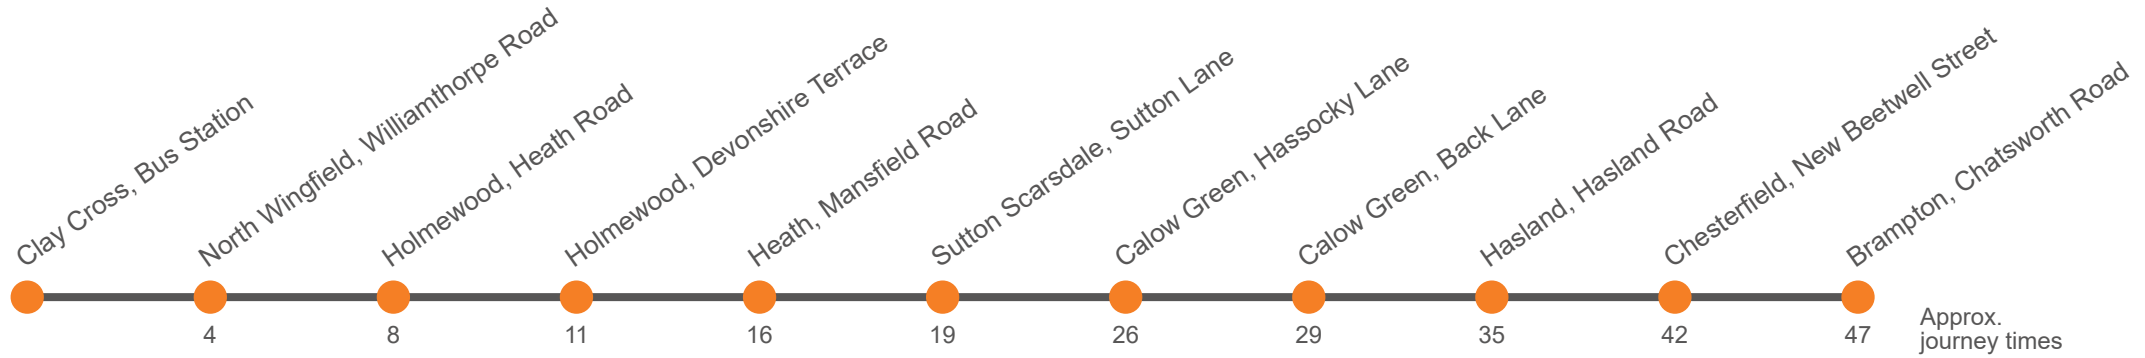

48

Clay Cross - Brampton via Holmewood - Sutton Scarsdale - Chesterfield

Effective from: 26/03/2023

Hulleys of Baslow

Saturday

Clay Cross Bus Station, Stand 2	0855	1040	1240	1440
North Wingfield, Miners Welfare	0859	1044	1244	1444
Holmewood, Churchland Avenue	0903	1048	1248	1448
Holmewood, Devonshire Terrace	0906	1051	1251	1451
Heath, Church	0911	1056	1256	1456
Sutton Scarsdale, Sutton Lane Junction	0914	1059	1259	1459
Calow Green, Hilltop	0921	1106	1306	1506
Calow Green, Back Lane	0924	1109	1309	1509
Hasland, Eastwood Park	0930	1115	1315	1515
Chesterfield, New Beetwell Street, Stop B11	0937	1122	1322	1522
Brampton, Chatsworth Rd outside Morrisons	0942	1127	1327	1527

This service is operated under contract to Derbyshire County Council