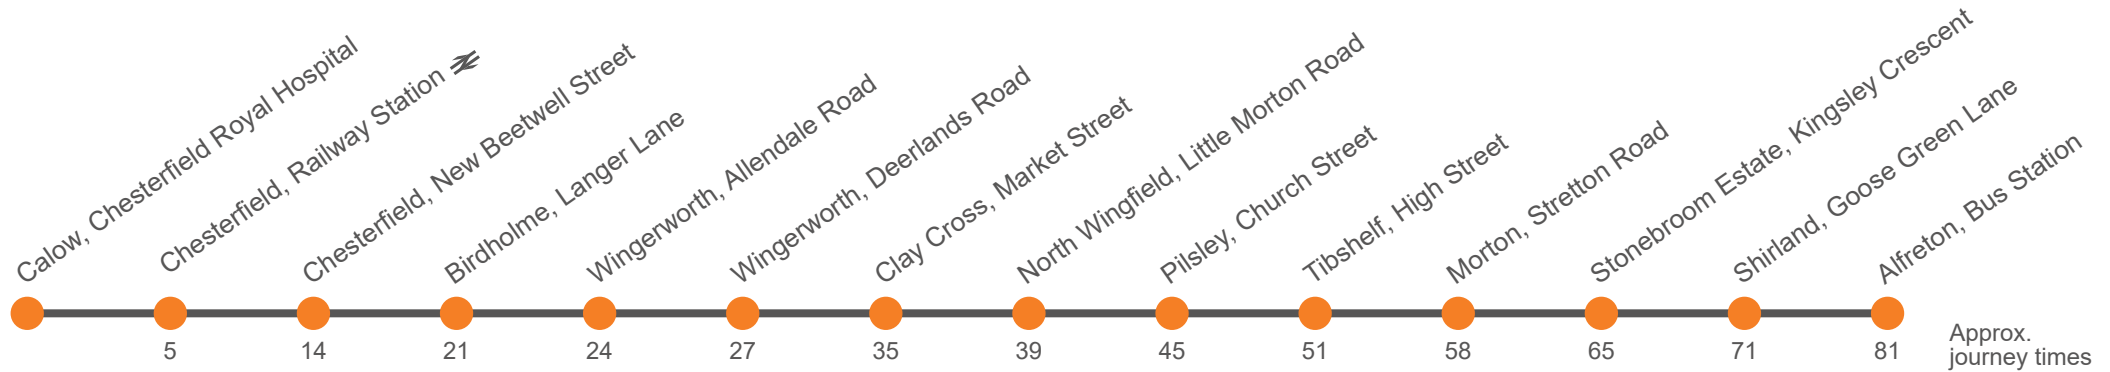

## Royal Hospital - Chesterfield via Wingerworth - Clay Cross - Tibshelf to Alfreton - (Somercotes)

Effective from: 26/03/2023

Hulleys of Baslow

## Sunday

Alfreton, Bus Station Bay 4	0815		15		1815	2015	2215
Shirland, Goose Green Lane	0821		21		1821	2021	2221
Stonebroom Estate, Kingsley Crescent	0824		24		1824	2024	2224
Morton, Main Road adj Sitwell Arms	0829	Then at these mins past the hour	29	until	1829	2029	2229
White Hart Inn, Chesterfield Road	0835		35		1835	2035	2235
Pilsley, Church Street	0840		40		1840	2040	2240
North Wingfield, Little Morton Rd/Chatsworth Drive	0846		46		1846	2046	2246
Clay Cross Bus Station Stand 5	0850		50		1850	2050	2250
Wingerworth, Deerlands Road	0857		57		1857	2057	2257
Wingerworth, Allendale Road Shops	0859		59		1859	2059	2259
Birdholme, Langer Lane/Rushen Mount	0902		02		1902	2102	2302
Chesterfield, New Beetwell Street, Stop B12	0910		10		1910	2110	2310