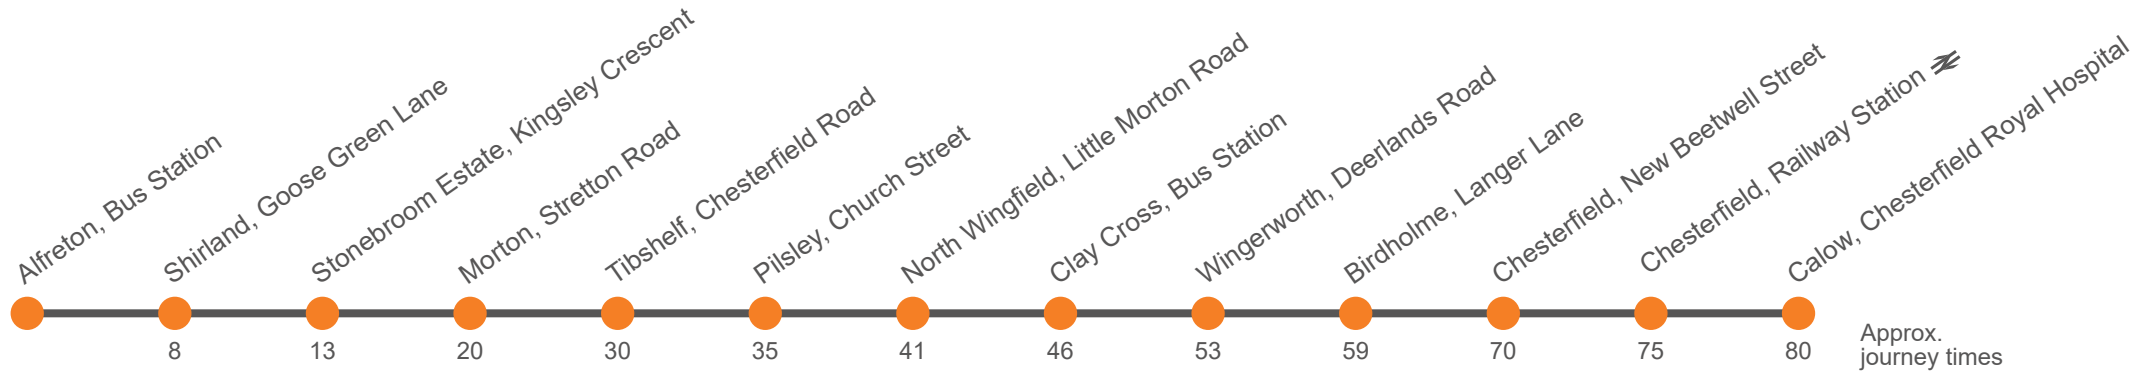

# 55

(Somercotes) - Alfreton via Tibshelf - Clay Cross - Wingerworth - to Chesterfield - Royal Hospital

Effective from: 26/03/2023

Hulleys of Baslow

## Saturday (continued)

Somercotes, Cotes Park Wimsey Way	1835	...	...
Alfreton, Bus Station Bay 4	1845	2015	2215
Shirland, Goose Green Lane	1853	2021	2221
Stonebroom Estate, Kingsley Crescent	1858	2024	2224
Morton, Stretton Road, Sitwell Villas	1905	2029	2229
White Hart Inn, Chesterfield Road	1915	2035	2235
Pilsley, Church Street	1920	2040	2240
North Wingfield, Little Morton Rd/Chatsworth Drive	1926	2046	2246
Clay Cross Bus Station Stand 5	1931	2050	2250
Wingerworth, Deerlands Road	1938	2057	2257
Wingerworth, Allendale Road Shops	1941	2059	2259
Birdholme, Langer Lane/Rushen Mount	1944	2102	2302
Chesterfield, New Beetwell Street, Stop B12	1955	2110	2310
Chesterfield, Railway Station	...	...	...
Calow, Chesterfield Royal Hospital Stop 1	...	...	...

## Sunday

Alfreton, Bus Station Bay 4	0815		15		1815	2015	2215
Shirland, Goose Green Lane	0821		21		1821	2021	2221
Stonebroom Estate, Kingsley Crescent	0824		24		1824	2024	2224
Morton, Main Road adj Sitwell Arms	0829	Then at these mins past the hour	29	until	1829	2029	2229
White Hart Inn, Chesterfield Road	0835		35		1835	2035	2235
Pilsley, Church Street	0840		40		1840	2040	2240
North Wingfield, Little Morton Rd/Chatsworth Drive	0846		46		1846	2046	2246
Clay Cross Bus Station Stand 5	0850		50		1850	2050	2250
Wingerworth, Deerlands Road	0857		57		1857	2057	2257
Wingerworth, Allendale Road Shops	0859		59		1859	2059	2259
Birdholme, Langer Lane/Rushen Mount	0902		02		1902	2102	2302
Chesterfield, New Beetwell Street, Stop B12	0910		10		1910	2110	2310