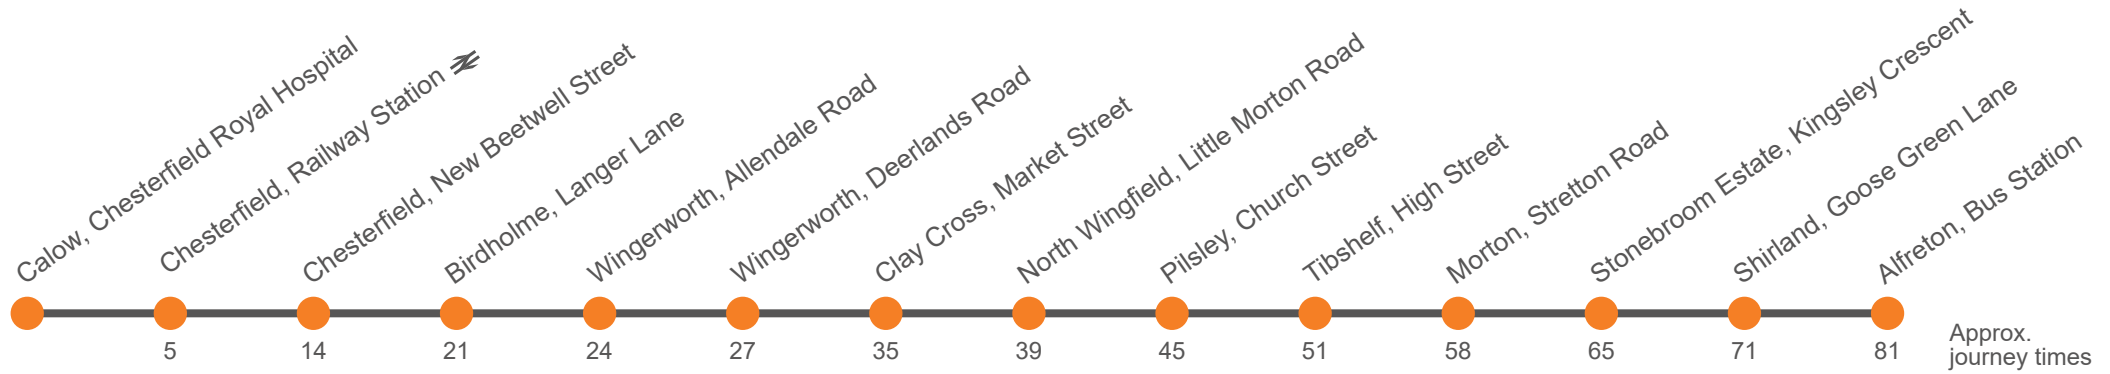

Sunday

Chesterfield, New Beetwell Street, Stop B12	0815	15	1715	1915	2115	2315
Birdholme, Langer Lane/Rushen Mount	0822	22	1722	1922	2122	2322
Wingerworth, Allendale Road Shops	0825	25	1725	1925	2125	2325
Wingerworth, Deerlands Road	0827	27	1727	1927	2127	2327
Clay Cross, Market Street opp New Inn	0834	34	1734	1934	2134	2334
North Wingfield, Little Morton Rd/Chatsworth Drive	0837	37	1737	1937	2137	2337
Pilsley, Church Street	0842	42	1742	1942	2142	2342
Tibshelf, White Hart Inn	0847	47	1747	1947	2147	2347
Morton, Main Road adj Sitwell Arms	0853	53	1753	1953	2153	2353
Stonebroom Estate, Kingsley Crescent	0858	58	1758	1958	2158	2358
Shirland, Goose Green Lane	0903	03	1803	2003	2203	0003
Alfreton, Bus Station Bay 4	0910	10	1810	2010	2210	0010

Then at these mins past the hour until