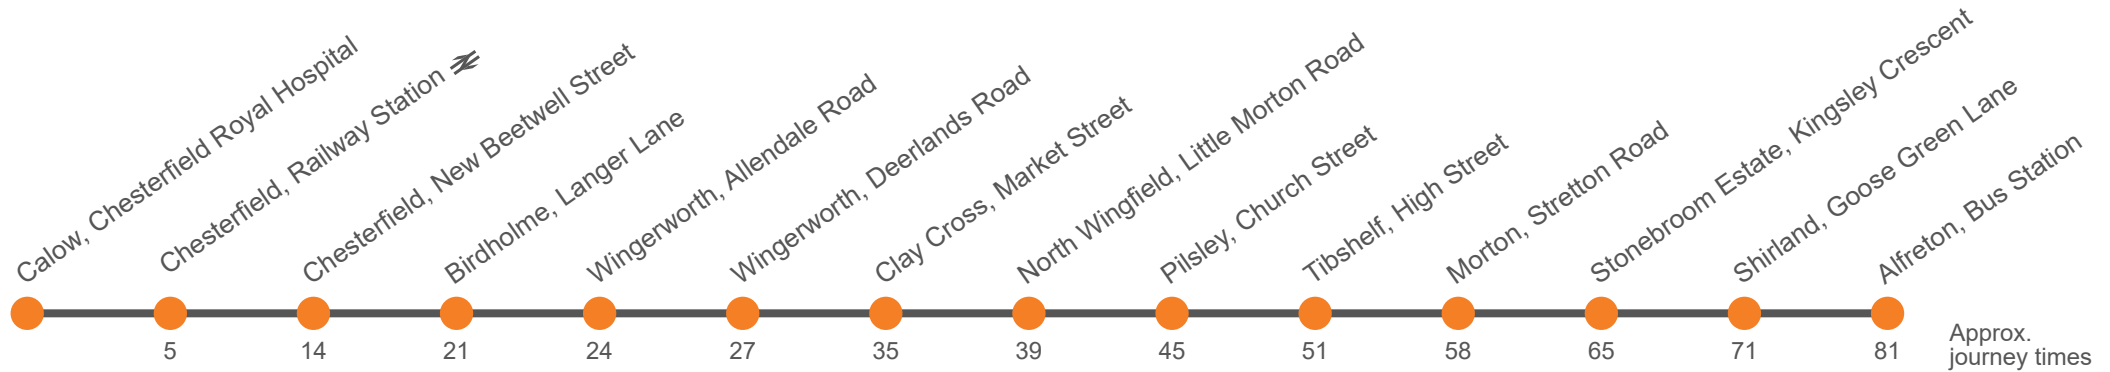

## Royal Hospital - Chesterfield via Wingerworth - Clay Cross - Tibshelf to Alfreton - (Somercotes)

Effective from: 26/03/2023

Hulleys of Baslow

### Monday to Friday

Calow, Chesterfield Royal Hospital Stop 1	...	...	...	0900		00		1700	1805	1905	...	...
Chesterfield, Railway Station	...	...	...	0905		05		1705	1810	1910	...	...
Chesterfield, New Beetwell Street, Stop B12	0600	0700	0815	0915		15		1715	1815	1915	2115	2315
Birdholme, Langer Lane/Rushen Mount	0608	0708	0823	0923		23		1723	1822	1922	2122	2322
Wingerworth, Allendale Road Shops	0611	0711	0826	0926	Then at these mins past the hour	26		1726	1825	1925	2125	2325
Wingerworth, Deerlands Road	0614	0714	0829	0929		29		1729	1827	1927	2127	2327
Clay Cross, Market Street opp New Inn	0622	0722	0837	0937		37		1737	1834	1934	2134	2334
North Wingfield, Little Morton Rd/Chatsworth Drive	0626	0726	0841	0941		41	until	1741	1837	1937	2137	2337
Pilsley, Church Street	0632	0732	0847	0947		47		1747	1842	1942	2142	2342
Tibshelf, White Hart Inn	0638	0738	0853	0953		53		1753	1847	1947	2147	2347
Morton, Stretton Road, Sitwell Villas	0646	0746	0901	1001		01		1801	1853	1953	2153	2353
Stonebroom Estate, Kingsley Crescent	0653	0753	0908	1008		08		1808	1858	1958	2158	2358
Shirland, Goose Green Lane	0659	0759	0914	1014		14		1814	1903	2003	2203	0003
Alfreton, Bus Station Bay 4	0710	0810	0925	1025		25		1825	1910	2010	2210	0010
Somercotes, Cotes Park Wimsey Way	0720	0820	...	...	...		...	...	...	...	...	...