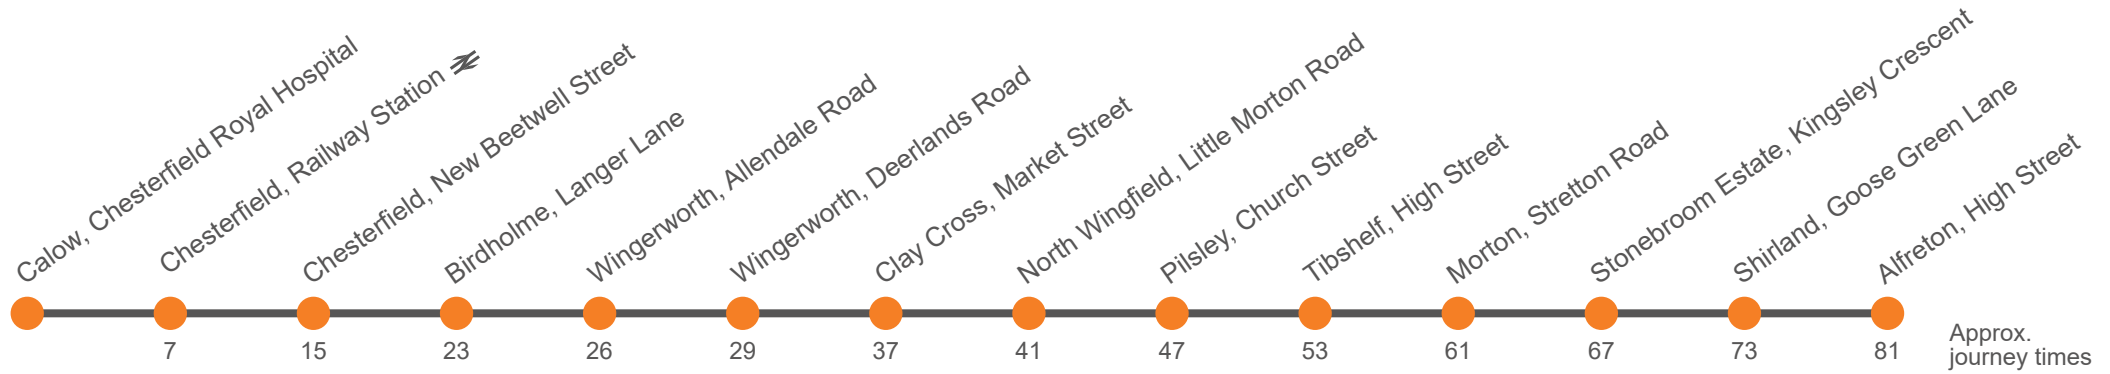

## Chesterfield Royal Hospital - Wingerworth - Clay Cross - Tibshelf - Alfreton - (Somercotes)

Effective from: 01/07/2024 to 20/10/2024 during Alfreton Bus Station closure

Hulleys of Baslow