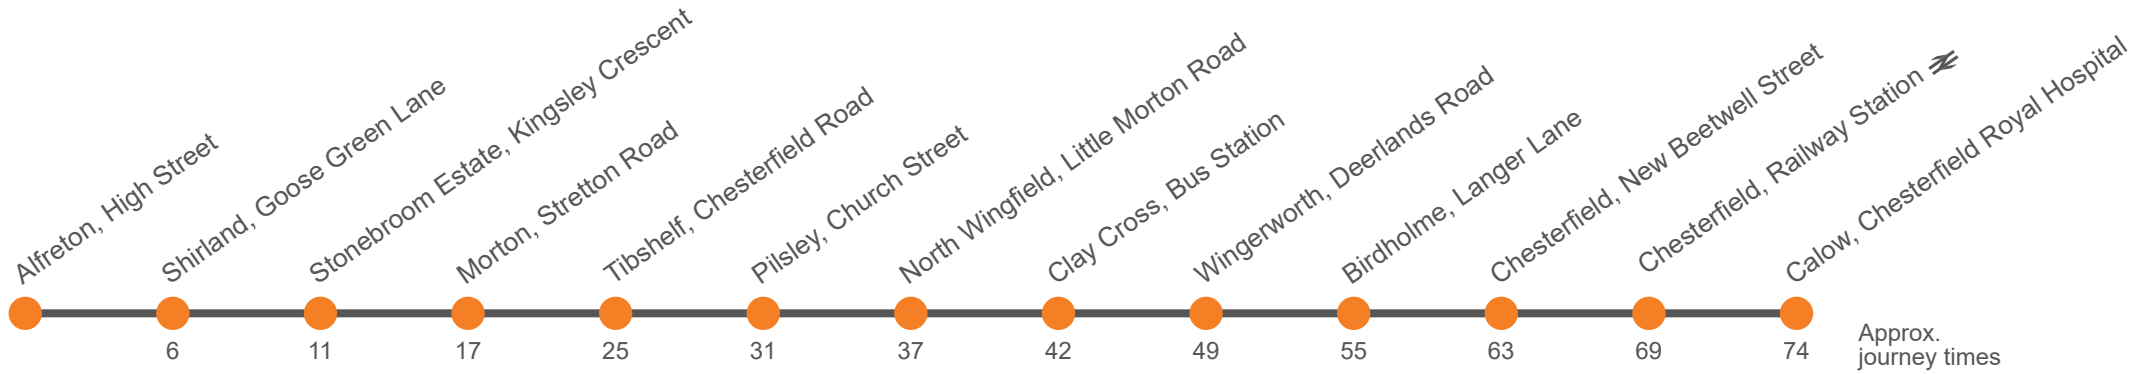

## (Somercotes) - Alfreton - Tibshelf - Clay Cross - Wingerworth - Chesterfield Royal Hospital

Effective from: 01/07/2024 to 20/10/2024 during Alfreton Bus Station closure

Hulleys of Baslow