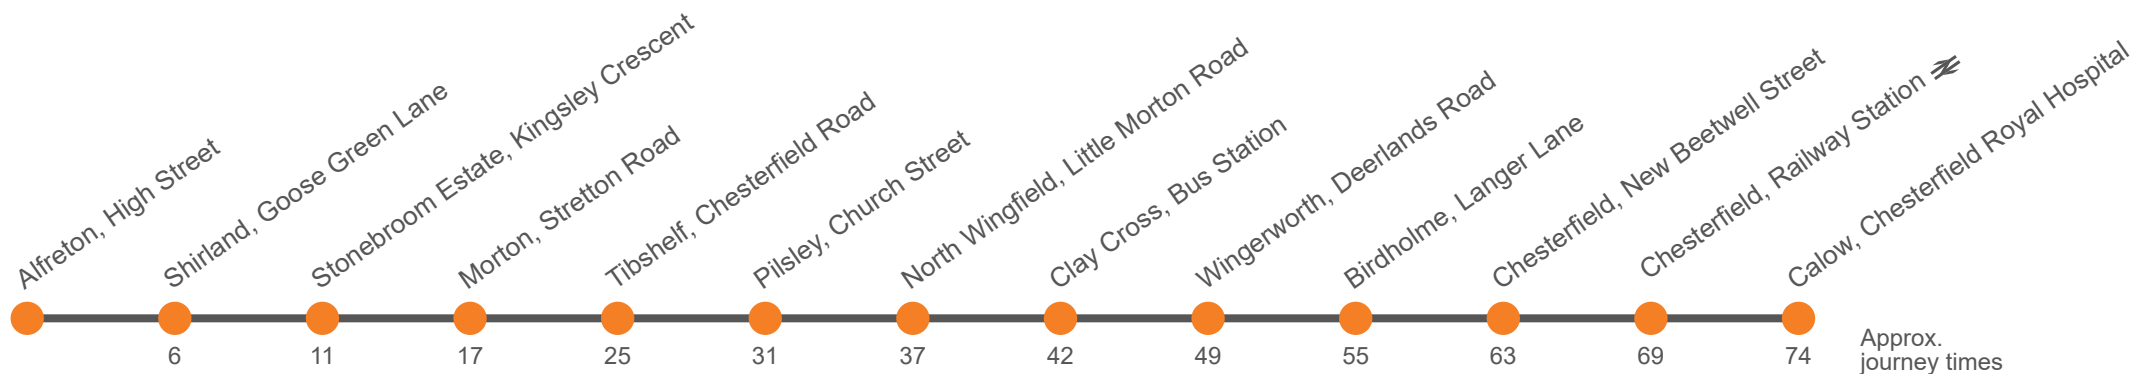

## (Somercotes) - Alfreton - Tibshelf - Clay Cross - Wingerworth - Chesterfield Royal Hospital

Effective from: 01/07/2024 to 20/10/2024 during Alfreton Bus Station closure

Hulleys of Baslow

### Saturday

Somercotes, Cotes Park Wimsey Way	...	...	...	...	...	...	...	...	...	...	1620	1720	1820	...
Alfreton, High Street	0625	0725	0825	0855	0930		30		1530	1630	1730	1830	1930	
Shirland, Goose Green Lane	0631	0731	0833	0903	0938		38		1538	1638	1738	1838	1937	
Stonebroom Estate, Kingsley Crescent	0636	0736	0838	0908	0943		43		1543	1643	1743	1843	1942	
Morton, Stretton Road, Sitwell Villas	0641	0741	0846	0916	0950	Then at these mins past the hour	50		1550	1650	1750	1850	1949	
White Hart Inn, Chesterfield Road	0649	0749	0856	0926	1000		00		1600	1700	1800	1900	1956	
Pilsley, Church Street	0656	0756	0903	0933	1005		05	until	1605	1705	1805	1905	2001	
North Wingfield, Little Morton Rd/Chatsworth Drive	0703	0803	0909	0939	1011		11		1611	1711	1811	1911	2007	
Clay Cross Bus Station Stand 5	0710	0810	0915	0945	1016		16	1616	1716	1816	1916	2012		
Wingerworth, Deerlands Road	0717	0817	0922	0952	1023		23	1623	1723	1823	1923	2019		
Wingerworth, Allendale Road Shops	0720	0820	0925	0955	1026		26	1626	1726	1826	1926	2022		
Birdholme, Langer Lane/Rushen Mount	0723	0823	0928	0958	1029	29	1629	1729	1829	1929	2025			
Chesterfield, New Beetwell Street, Stop B5	0737	0837	0937	1007	1037	37	1637	1737	1837	1937	2033			
Chesterfield, Railway Station	0743	0843	0943	...	1043	43	1643	1743	1843	1943	2038			
Calow, Chesterfield Royal Hospital Stop 1	0750	0850	0950	...	1050	50	1650	1750	1850	1950	2045			