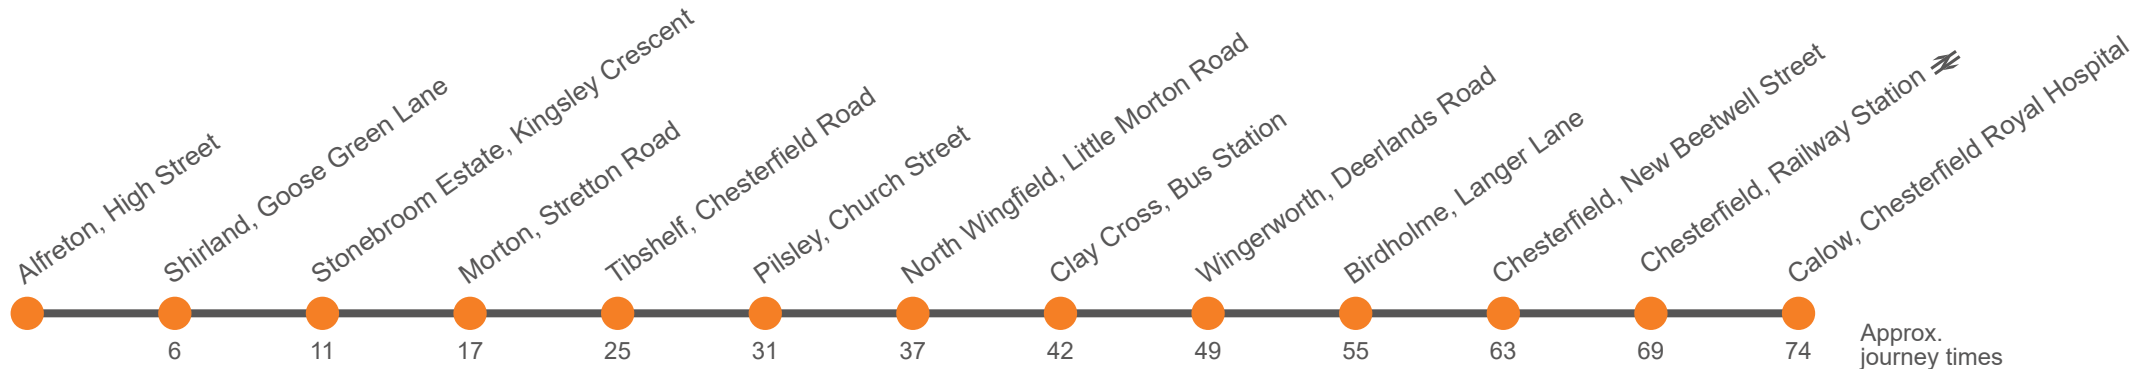

## (Somercotes) - Alfreton - Tibshelf - Clay Cross - Wingerworth - Chesterfield Royal Hospital

Effective from: 01/07/2024 to 20/10/2024 during Alfreton Bus Station closure

Hulleys of Baslow

### Monday to Friday (continued)

Somercotes, Cotes Park Wimsey Way	...	...
Alfreton, High Street	2030	2230
Shirland, Goose Green Lane	2036	2236
Stonebroom Estate, Kingsley Crescent	2039	2239
Morton, Stretton Road, Sitwell Villas	2044	2244
White Hart Inn, Chesterfield Road	2050	2250
Pilsley, Church Street	2055	2255
North Wingfield, Little Morton Rd/Chatsworth Drive	2101	2301
Clay Cross Bus Station Stand 5	2105	2305
Wingerworth, Deerlands Road	2112	2312
Wingerworth, Allendale Road Shops	2114	2314
Birdholme, Langer Lane/Rushen Mount	2117	2317
Chesterfield, New Beetwell Street, Stop B5	2125	2325
Chesterfield, Railway Station	...	...
Calow, Chesterfield Royal Hospital Stop 1	...	...