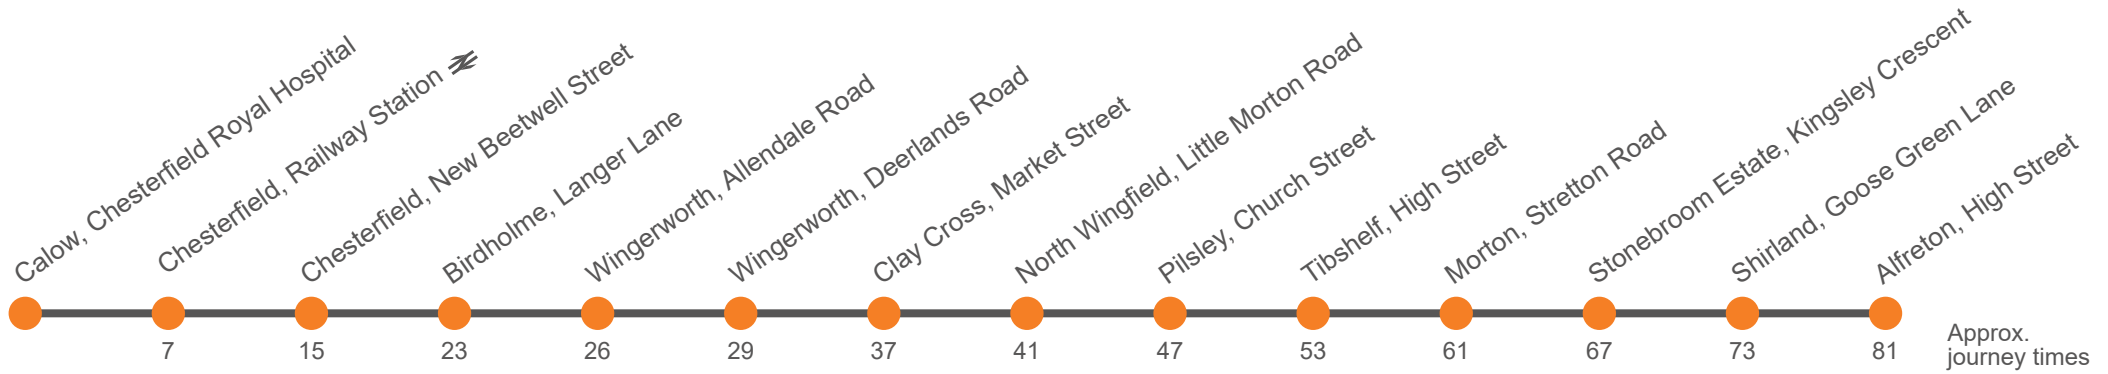

55

Chesterfield Royal Hospital - Wingerworth - Clay Cross - Tibshelf - Alfreton - (Somercotes)

Effective from: 01/07/2024 to 20/10/2024 during Alfreton Bus Station closure

Hulleys of Baslow

Saturday

Calow, Chesterfield Royal Hospital Stop 1	...	...	...	0755		55		1255	1355	1455	1555	1655	1755
Chesterfield, Railway Station	...	...	...	0803		03		1303	1403	1508	1608	1708	1808
Chesterfield, New Beetwell Street, Stop B12	0555	0655	0725	0815		15		1315	1415	1520	1620	1720	1820
Birdholme, Langer Lane/Rushen Mount	0603	0703	0733	0823		23		1323	1423	1530	1630	1730	1830
Wingerworth, Allendale Road Shops	0606	0706	0736	0826	Then at these mins past the hour	26		1326	1426	1533	1633	1733	1833
Wingerworth, Deerlands Road	0609	0709	0739	0829		29		1329	1429	1536	1636	1736	1836
Clay Cross, Market Street opp New Inn	0617	0717	0747	0837		37		1337	1437	1545	1645	1745	1845
North Wingfield, Little Morton Rd/Chatsworth Drive	0621	0721	0751	0841		41	until	1341	1441	1550	1650	1750	1850
Pilsley, Church Street	0627	0727	0757	0847		47		1347	1447	1556	1656	1756	1856
Tibshelf, White Hart Inn	0633	0733	0803	0853		53		1353	1456	1605	1705	1805	1902
Morton, Stretton Road, Sitwell Villas	0641	0741	0811	0901		01		1401	1506	1615	1715	1815	1908
Stonebroom Estate, Kingsley Crescent	0648	0748	0818	0908		08		1408	1513	1622	1722	1822	1913
Shirland, Goose Green Lane	0654	0754	0824	0914		14		1414	1519	1629	1729	1829	1918
Alfreton, High Street	0705	0805	0840	0925		25		1425	1535	1640	1740	1840	1925
Somercotes, Cotes Park Wimsey Way	0715	0815	...	...	...		...	...	...	...	...	...	

This service is partly supported under contract to Derbyshire County Council and by the Department for Transport's Bus Service Improvement Plan Award to the Council