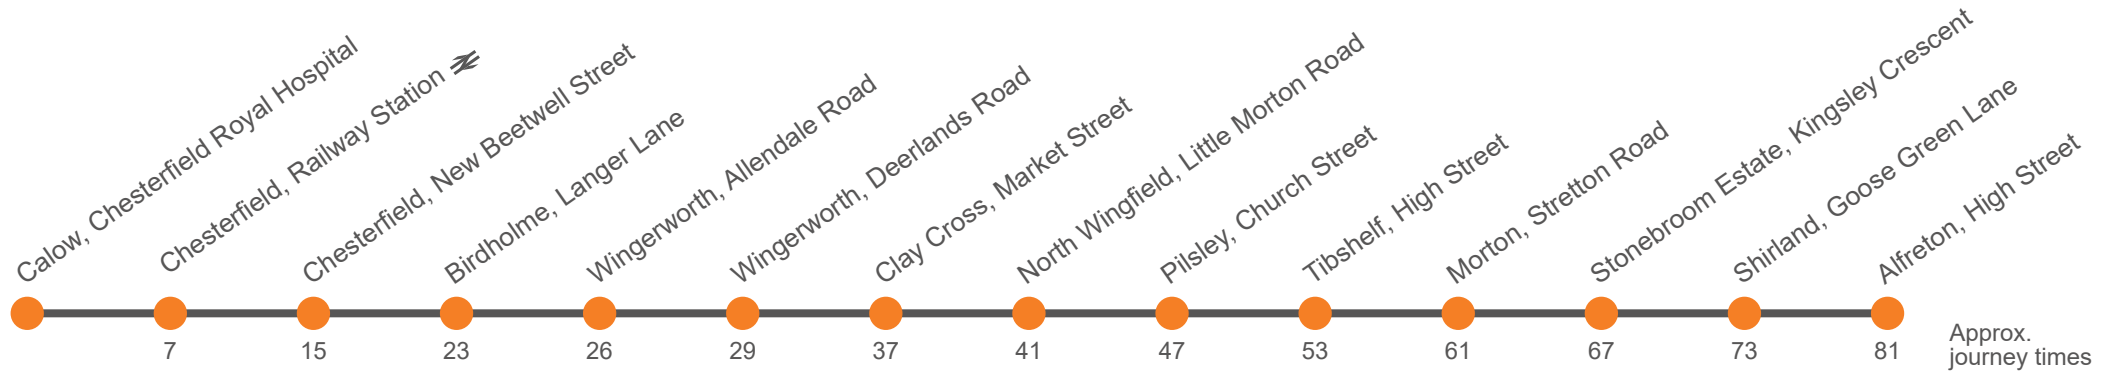

Monday to Friday (continued)

Calow, Chesterfield Royal Hospital Stop 1	1920	2120	...
Chesterfield, Railway Station	1926	2126	...
Chesterfield, New Beetwell Street, Stop B12	1930	2130	2330
Birdholme, Langer Lane/Rushen Mount	1937	2137	2337
Wingerworth, Allendale Road Shops	1940	2140	2340
Wingerworth, Deerlands Road	1942	2142	2342
Clay Cross, Market Street opp New Inn	1949	2149	2349
North Wingfield, Little Morton Rd/Chatsworth Drive	1952	2152	2352
Pilsley, Church Street	1957	2157	2357
Tibshelf, White Hart Inn	2002	2202	0002
Morton, Stretton Road, Sitwell Villas	2008	2208	0008
Stonebroom Estate, Kingsley Crescent	2013	2213	0013
Shirland, Goose Green Lane	2018	2218	0018
Alfreton, High Street	2025	2225	...
Somercotes, Cotes Park Wimsey Way	...	...	...

This service is partly supported under contract to Derbyshire County Council and by the Department for Transport's Bus Service Improvement Plan Award to the Council