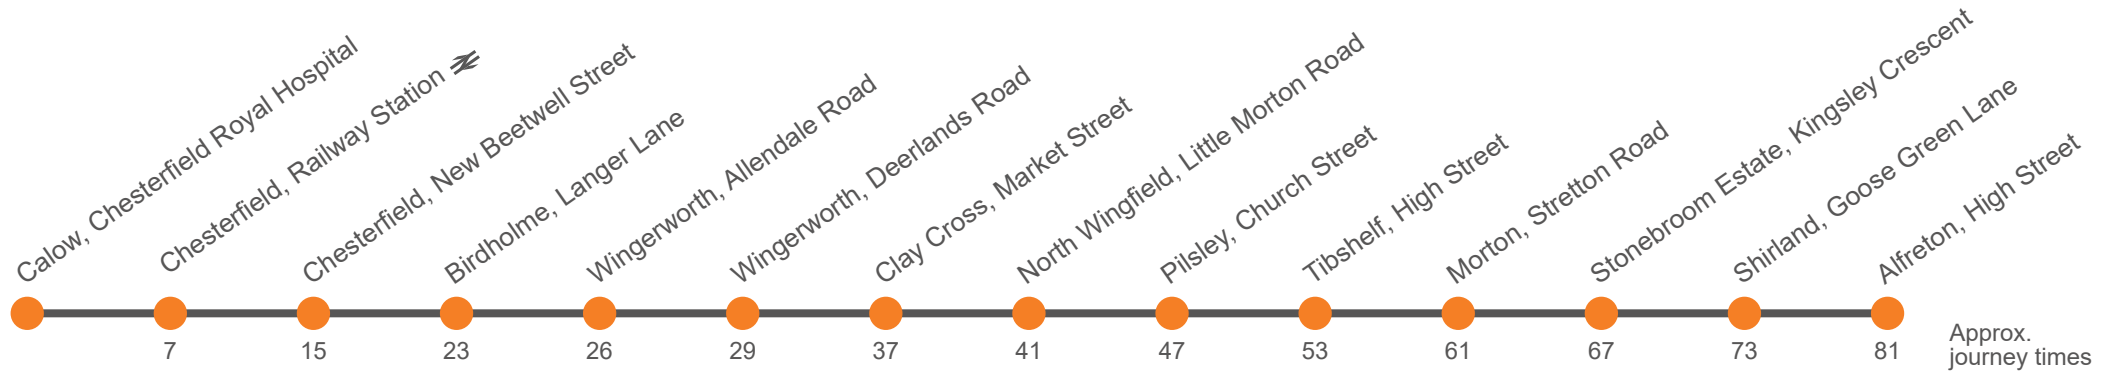

55

Chesterfield Royal Hospital - Wingerworth - Clay Cross - Tibshelf - Alfreton - (Somercotes)

Effective from: 01/07/2024 to 20/10/2024 during Alfreton Bus Station closure

Hulleys of Baslow

Sunday

Calow, Chesterfield Royal Hospital Stop 1	0805	05	1705	...	...	...
Chesterfield, Railway Station	0810	10	1710	...	...	...
Chesterfield, New Beetwell Street, Stop B12	0815	15	1715	1915	2115	2315
Birdholme, Langer Lane/Rushen Mount	0822	22	1722	1922	2122	2322
Wingerworth, Allendale Road Shops	0825	25	1725	1925	2125	2325
Wingerworth, Deerlands Road	0828	28	1728	1927	2127	2327
Clay Cross, Market Street opp New Inn	0835	35	1735	1934	2134	2334
North Wingfield, Little Morton Rd/Chatsworth Drive	0839	39	1739	1937	2137	2337
Pilsley, Church Street	0845	45	1745	1942	2142	2342
Tibshelf, White Hart Inn	0851	51	1751	1947	2147	2347
Morton, Stretton Road, Sitwell Villas	0858	58	1758	1953	2153	2353
Stonebroom Estate, Kingsley Crescent	0904	04	1804	1958	2158	2358
Shirland, Goose Green Lane	0909	09	1809	2003	2203	0003
Alfreton, High Street	0915	15	1815	2010	2210	...

Then at these mins past the hour until

This service is partly supported under contract to Derbyshire County Council and by the Department for Transport's Bus Service Improvement Plan Award to the Council