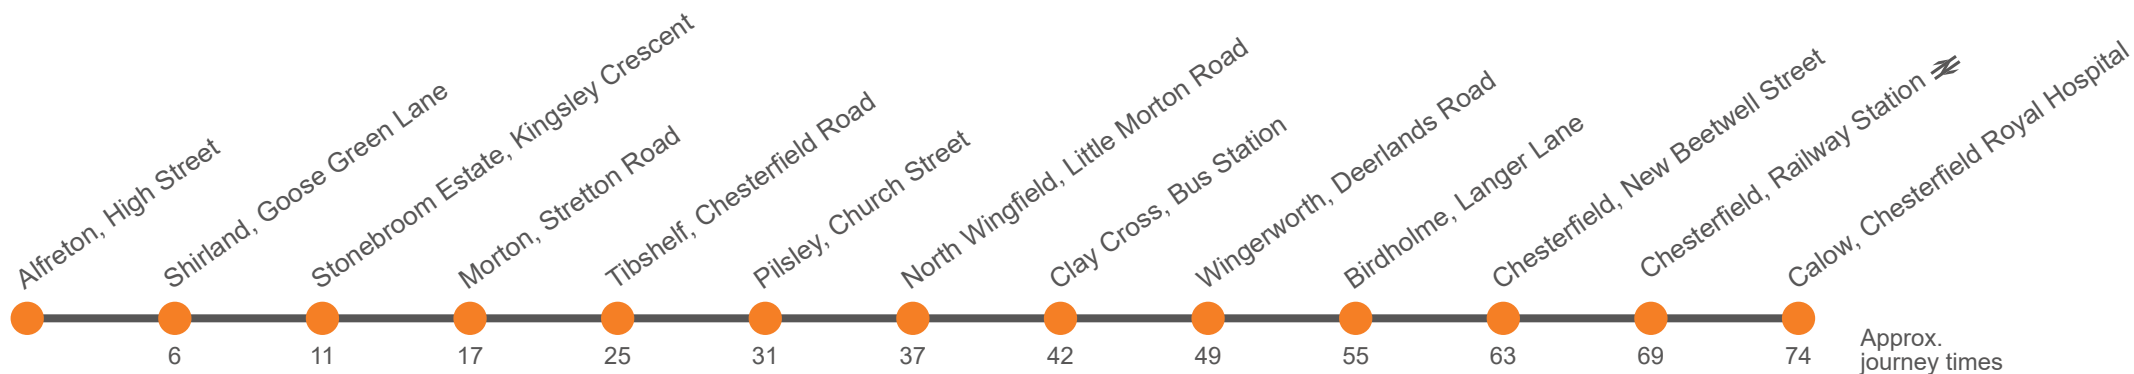

## (Somercotes) - Alfreton - Tibshelf - Clay Cross - Wingerworth - Chesterfield Royal Hospital

Effective from: 01/07/2024 to 20/10/2024 during Alfreton Bus Station closure

Hulleys of Baslow

### Monday to Friday

Somercotes, Cotes Park Wimsey Way	...	...	...	...	...	...	...	1620	1720	1820	...
Alfreton, High Street	0625	0725	0825	0855	0930	30	1530	1630	1730	1830	1930
Shirland, Goose Green Lane	0631	0731	0833	0903	0938	38	1538	1638	1738	1838	1937
Stonebroom Estate, Kingsley Crescent	0636	0736	0838	0908	0943	43	1543	1643	1743	1843	1942
Morton, Stretton Road, Sitwell Villas	0641	0741	0846	0916	0950	50	1550	1650	1750	1850	1949
White Hart Inn, Chesterfield Road	0649	0749	0856	0926	1000	00	1600	1700	1800	1900	1956
Pilsley, Church Street	0656	0756	0903	0933	1005	05	1605	1705	1805	1905	2001
North Wingfield, Little Morton Rd/Chatsworth Drive	0703	0803	0909	0939	1011	11	1611	1711	1811	1911	2007
Clay Cross Bus Station Stand 5	0710	0810	0915	0945	1016	16	1616	1716	1816	1916	2012
Wingerworth, Deerlands Road	0717	0817	0922	0952	1023	23	1623	1723	1823	1923	2019
Wingerworth, Allendale Road Shops	0720	0820	0925	0955	1026	26	1626	1726	1826	1926	2022
Birdholme, Langer Lane/Rushen Mount	0723	0823	0928	0958	1029	29	1629	1729	1829	1929	2025
Chesterfield, New Beetwell Street, Stop B5	0737	0837	0937	1007	1037	37	1637	1737	1837	1937	2033
Chesterfield, Railway Station	0743	0843	0943	...	1043	43	1643	1743	1843	1943	2038
Calow, Chesterfield Royal Hospital Stop 1	0750	0850	0950	...	1050	50	1650	1750	1850	1950	2045