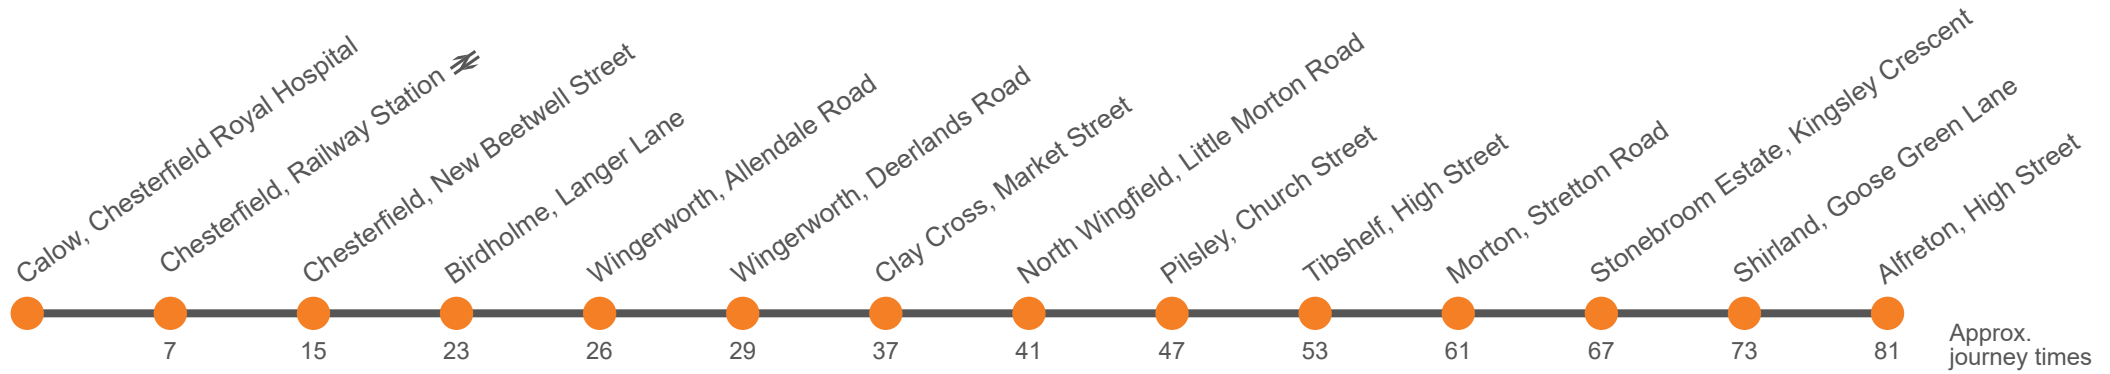

55

Chesterfield Royal Hospital - Wingerworth - Clay Cross - Tibshelf - Alfreton - (Somercotes)

Effective from: 01/07/2024 to 20/10/2024 during Alfreton Bus Station closure

Hulleys of Baslow

Saturday (continued)

Calow, Chesterfield Royal Hospital Stop 1	1920	2120	...
Chesterfield, Railway Station	1926	2126	...
Chesterfield, New Beetwell Street, Stop B12	1930	2130	2330
Birdholme, Langer Lane/Rushen Mount	1937	2137	2337
Wingerworth, Allendale Road Shops	1940	2140	2340
Wingerworth, Deerlands Road	1942	2142	2342
Clay Cross, Market Street opp New Inn	1949	2149	2349
North Wingfield, Little Morton Rd/Chatsworth Drive	1952	2152	2352
Pilsley, Church Street	1957	2157	2357
Tibshelf, White Hart Inn	2002	2202	0002
Morton, Stretton Road, Sitwell Villas	2008	2208	0008
Stonebroom Estate, Kingsley Crescent	2013	2213	0013
Shirland, Goose Green Lane	2018	2218	0018
Alfreton, High Street	2025	2225	...
Somercotes, Cotes Park Wimsey Way	...	...	...

This service is partly supported under contract to Derbyshire County Council and by the Department for Transport's Bus Service Improvement Plan Award to the Council