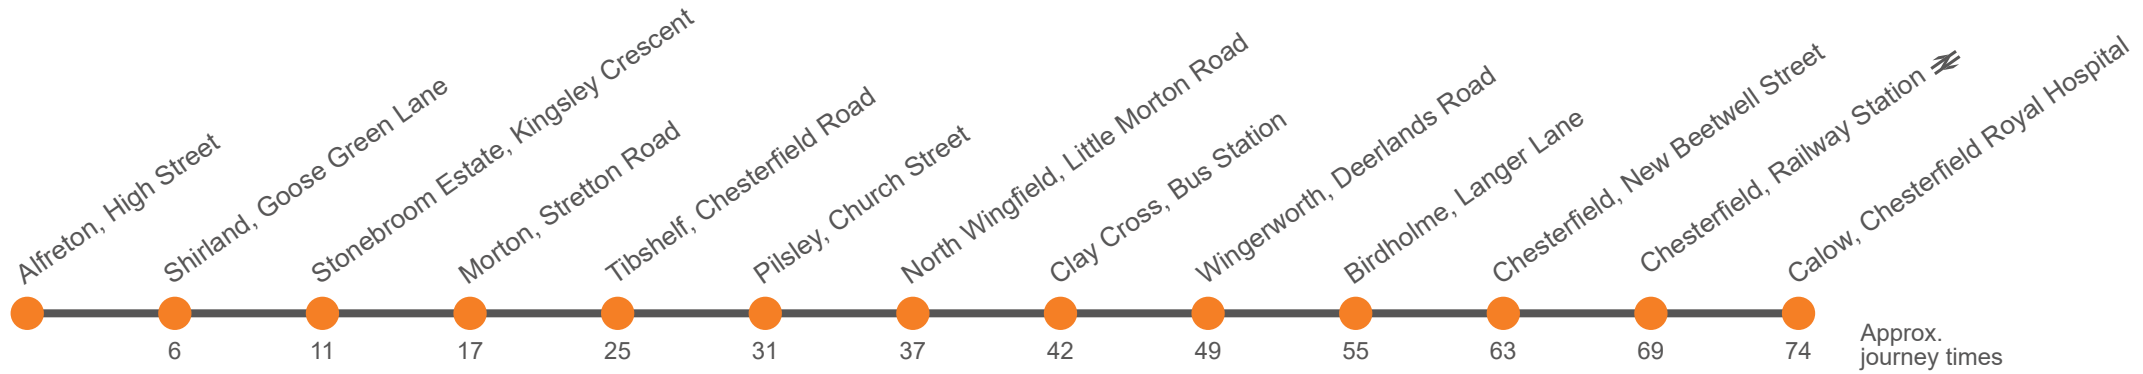

## (Somercotes) - Alfreton - Tibshelf - Clay Cross - Wingerworth - Chesterfield Royal Hospital

Effective from: 01/07/2024 to 20/10/2024 during Alfreton Bus Station closure

Hulleys of Baslow

### Saturday (continued)

Somercotes, Cotes Park Wimsey Way	...	...
Alfreton, High Street	2030	2230
Shirland, Goose Green Lane	2036	2236
Stonebroom Estate, Kingsley Crescent	2039	2239
Morton, Stretton Road, Sitwell Villas	2044	2244
White Hart Inn, Chesterfield Road	2050	2250
Pilsley, Church Street	2055	2255
North Wingfield, Little Morton Rd/Chatsworth Drive	2101	2301
Clay Cross Bus Station Stand 5	2105	2305
Wingerworth, Deerlands Road	2112	2312
Wingerworth, Allendale Road Shops	2114	2314
Birdholme, Langer Lane/Rushen Mount	2117	2317
Chesterfield, New Beetwell Street, Stop B5	2125	2325
Chesterfield, Railway Station	...	...
Calow, Chesterfield Royal Hospital Stop 1	...	...

### Sunday

Alfreton, High Street	0820	20	1720	1815	2015	2215
Shirland, Goose Green Lane	0826	26	1726	1821	2021	2221
Stonebroom Estate, Kingsley Crescent	0830	30	1730	1824	2024	2224
Morton, Stretton Road, Sitwell Villas	0836	36	1736	1829	2029	2229
White Hart Inn, Chesterfield Road	0843	43	1743	1835	2035	2235
Pilsley, Church Street	0849	49	1749	1840	2040	2240
North Wingfield, Little Morton Rd/Chatsworth Drive	0854	54	1754	1846	2046	2246
Clay Cross Bus Station Stand 5	0858	58	1758	1850	2050	2250
Wingerworth, Deerlands Road	0905	05	1805	1857	2057	2257
Wingerworth, Allendale Road Shops	0911	11	1811	1859	2059	2259
Birdholme, Langer Lane/Rushen Mount	0911	11	1811	1902	2102	2302
Chesterfield, New Beetwell Street, Stop B5	0919	19	1819	1910	2110	2310
Chesterfield, Railway Station	0924	24	1824	...	...	...
Calow, Chesterfield Royal Hospital Stop 1	0928	28	1828	...	...	...