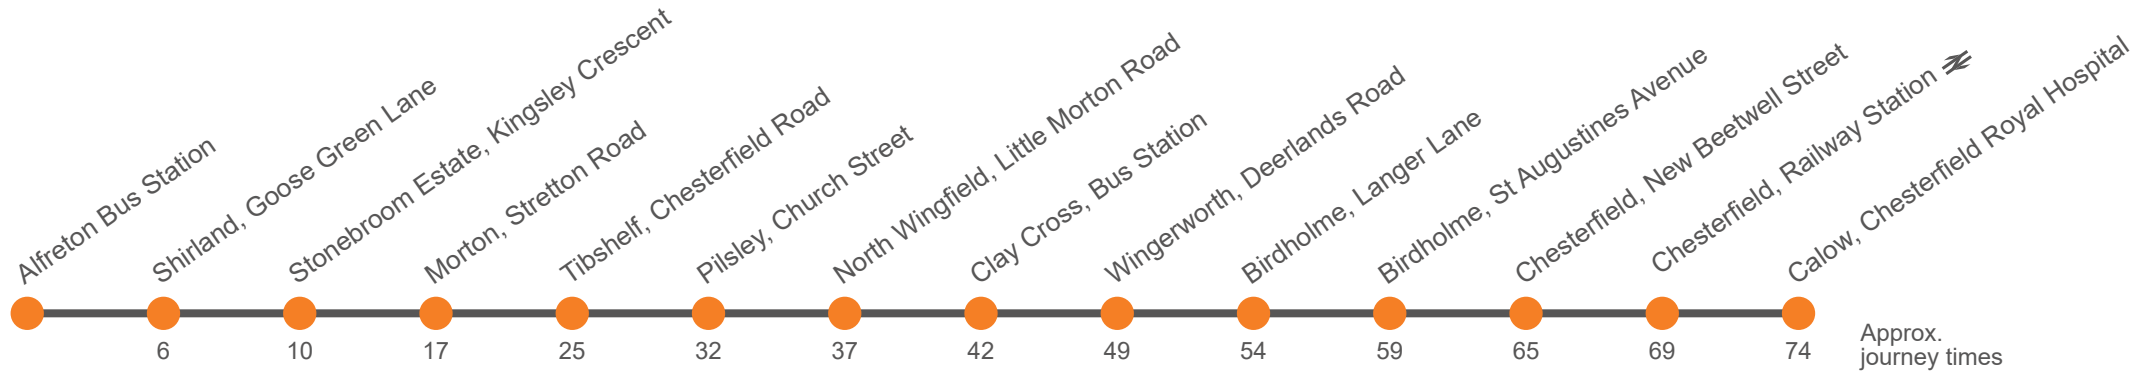

Sunday

Alfreton Bus Station Stand 1	0820		20		1720	1820	2020	2220
Shirland, Goose Green Lane	0826		26		1726	1826	2026	2226
Stonebroom Estate, Kingsley Crescent	0830		30		1730	1829	2029	2229
Morton, Stretton Road, Sitwell Villas	0836		36		1736	1834	2034	2234
Tibshelf, White Hart Inn, Chesterfield Road	0843	Then at these mins past the hour	43	until	1743	1840	2040	2240
Pilsley, Church Street	0849		49		1749	1845	2045	2245
North Wingfield, Little Morton Rd/Chatsworth Drive	0854		54		1754	1850	2050	2250
Clay Cross Bus Station Stand 5	0858		58		1758	1854	2054	2254
Wingerworth, Deerlands Road	0905		05		1805	1901	2101	2301
Wingerworth, Allendale Road Shops	0908		08		1808	1903	2103	2303
Birdholme, Langer Lane/Rushen Mount	0911		11		1811	1906	2106	2306
St Augustines Rise, St Augustines Avenue	0915	15	1815	1910	2110	2310		
Chesterfield, New Beetwell Street, Stop B5	0919	19	1819	1914	2114	2314		
Chesterfield, Railway Station	0924	24	1824	...	...	...		
Calow, Chesterfield Royal Hospital Stop 1	0928	28	1828	...	...	...