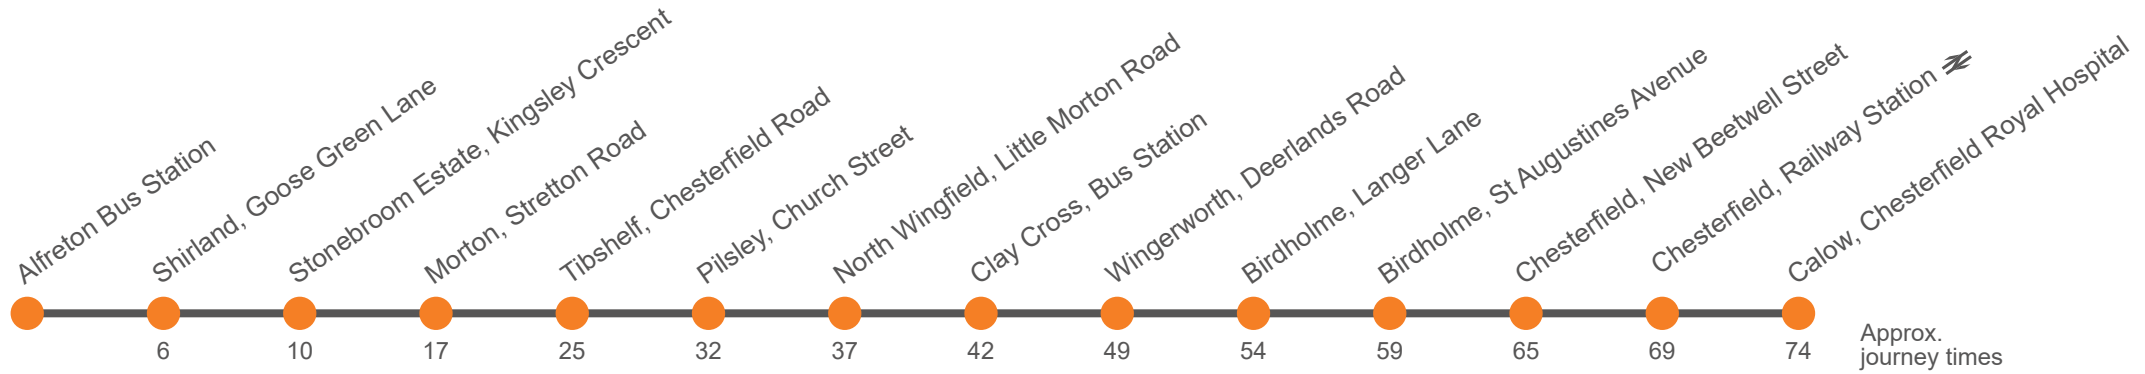

Sunday

Calow, Chesterfield Royal Hospital Stop 1	0805		05		1705
Chesterfield, Railway Station	0810		10		1710
Chesterfield, New Beetwell Street, Stop B12	0815		15		1715	1915	2115	2315
St Augustines Rise, St Augustines Mount	0819		19		1719	1919	2119	2319
Birdholme, Langer Lane/Rushen Mount	0823	Then at these mins past the hour	23	until	1723	1923	2123	2323
Wingerworth, Allendale Road Shops	0825		25		1725	1925	2125	2325
Wingerworth, Deerlands Road	0828		28		1728	1928	2127	2327
Clay Cross, Market Street opp New Inn	0835		35		1735	1935	2134	2334
North Wingfield, Little Morton Rd/Chatsworth Drive	0839		39		1739	1939	2137	2337
Pilsley, Church Street	0845		45		1745	1945	2142	2342
Tibshelf, White Hart Inn, High Street	0851		51		1751	1951	2147	2347
Morton, Stretton Road, Sitwell Villas	0858		58		1758	1958	2153	2353
Stonebroom Estate, Kingsley Crescent	0904		04		1804	2004	2158	2358
Shirland, Goose Green Lane	0909		09		1809	2009	2203	0003
Alfreton, Bus Station Stand 2	0915		15		1815	2015	2210	0010

Sunday

Alfreton Bus Station Stand 1	0820		20		1720	1820	2020	2220
Shirland, Goose Green Lane	0826		26		1726	1826	2026	2226
Stonebroom Estate, Kingsley Crescent	0830		30		1730	1829	2029	2229
Morton, Stretton Road, Sitwell Villas	0836		36		1736	1834	2034	2234
Tibshelf, White Hart Inn, Chesterfield Road	0843	Then at these mins past the hour	43	until	1743	1840	2040	2240
Pilsley, Church Street	0849		49		1749	1845	2045	2245
North Wingfield, Little Morton Rd/Chatsworth Drive	0854		54		1754	1850	2050	2250
Clay Cross Bus Station Stand 5	0858		58		1758	1854	2054	2254
Wingerworth, Deerlands Road	0905		05		1805	1901	2101	2301
Wingerworth, Allendale Road Shops	0908		08		1808	1903	2103	2303
Birdholme, Langer Lane/Rushen Mount	0911		11		1811	1906	2106	2306
St Augustines Rise, St Augustines Avenue	0915	15	1815	1910	2110	2310		
Chesterfield, New Beetwell Street, Stop B5	0919	19	1819	1914	2114	2314		
Chesterfield, Railway Station	0924	24	1824		
Calow, Chesterfield Royal Hospital Stop 1	0928	28	1828		