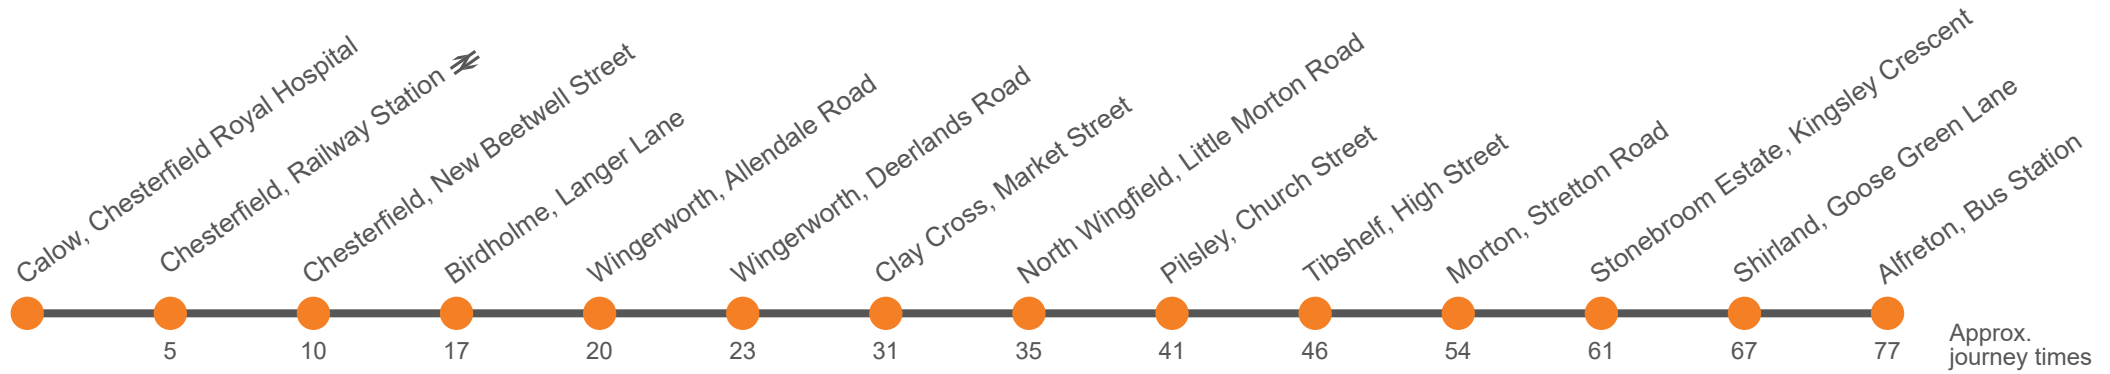

55

Royal Hospital - Chesterfield -Wingerworth - Clay Cross - Tibshelf - Alfreton - (Somercotes)

Effective from: 23/07/2023

Hulleys of Baslow

Monday to Saturday

Calow, Chesterfield Royal Hospital Stop 1	...	...	...	0905		05		1705	1805	1905	...	...
Chesterfield, Railway Station	...	...	...	0910		10		1710	1810	1910	...	...
Chesterfield, New Beetwell Street, Stop B12	0600	0700	0815	0915		15		1715	1815	1915	2115	2315
Birdholme, Langer Lane/Rushen Mount	0608	0708	0823	0923		23		1723	1822	1922	2122	2322
Wingerworth, Allendale Road Shops	0611	0711	0826	0926	Then	26		1726	1825	1925	2125	2325
Wingerworth, Deerlands Road	0614	0714	0829	0929	at	29		1729	1827	1927	2127	2327
Clay Cross, Market Street opp New Inn	0622	0722	0837	0937	these	37		1737	1834	1934	2134	2334
North Wingfield, Little Morton Rd/Chatsworth Drive	0626	0726	0841	0941	mins	41	until	1741	1837	1937	2137	2337
Pilsley, Church Street	0632	0732	0847	0947	past	47		1747	1842	1942	2142	2342
Tibshelf, White Hart Inn	0638	0738	0853	0953	the	53		1753	1847	1947	2147	2347
Morton, Stretton Road, Sitwell Villas	0646	0746	0901	1001	hour	01		1801	1853	1953	2153	2353
Stonebroom Estate, Kingsley Crescent	0653	0753	0908	1008		08		1808	1858	1958	2158	2358
Shirland, Goose Green Lane	0659	0759	0914	1014		14		1814	1903	2003	2203	0003
Alfreton, Bus Station Bay 4	0710	0810	0925	1025		25		1825	1910	2010	2210	0010
Somercotes, Cotes Park Wimsey Way	0720	0820	...	...		...		...	...	...	...	...

This service is partly supported under contract to Derbyshire County Council and by the Department for Transport's Bus Service Improvement Plan Award to the council