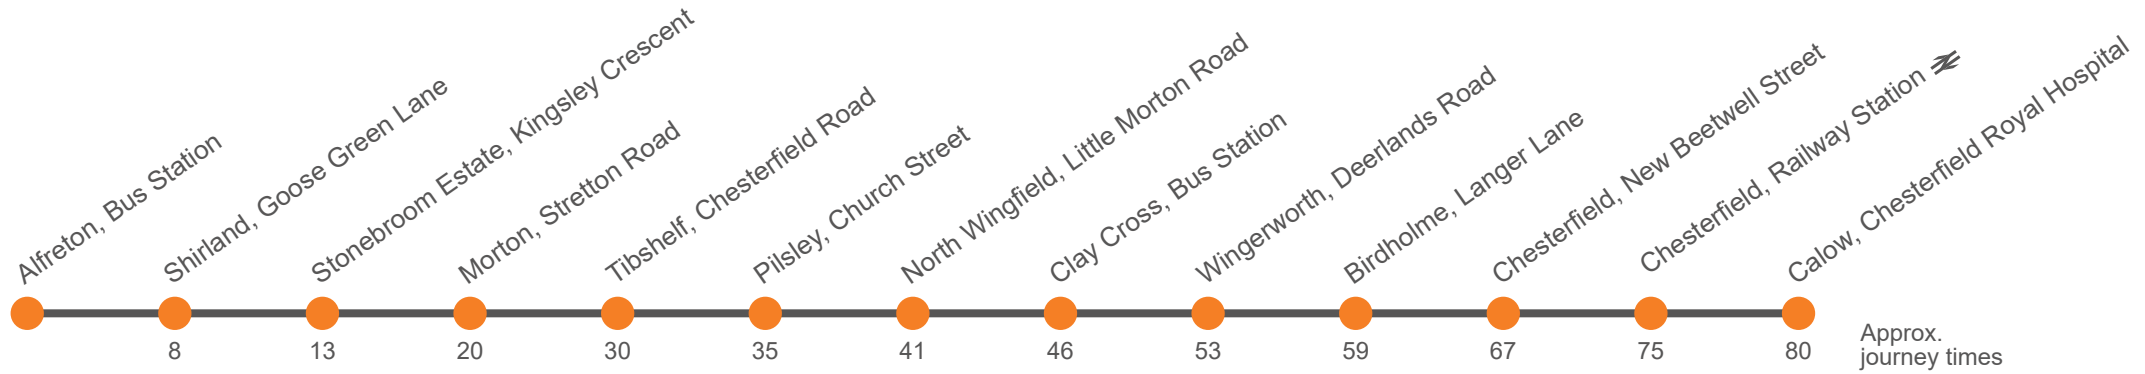

Monday to Saturday (continued)

Somercotes, Cotes Park Wimsey Way	1835
Alfretton, Bus Station Bay 4	1845	2015	2215
Shirland, Goose Green Lane	1853	2021	2221
Stonebroom Estate, Kingsley Crescent	1858	2024	2224
Morton, Stretton Road, Sitwell Villas	1903	2029	2229
White Hart Inn, Chesterfield Road	1909	2035	2235
Pilsley, Church Street	1914	2040	2240
North Wingfield, Little Morton Rd/Chatsworth Drive	1920	2046	2246
Clay Cross Bus Station Stand 5	1924	2050	2250
Wingerworth, Deerlands Road	1931	2057	2257
Wingerworth, Allendale Road Shops	1933	2059	2259
Birdholme, Langer Lane/Rushen Mount	1936	2102	2302
Chesterfield, New Beetwell Street, Stop B12	1945	2110	2310
Chesterfield, Railway Station
Calow, Chesterfield Royal Hospital Stop 1

This service is partly supported under contract to Derbyshire County Council and by the Department for Transport's Bus Service Improvement Plan Award to the council

55

(Somercotes) - Alfretton - Tibshelf - Clay Cross - Wingerworth - Chesterfield - Royal Hospital

Effective from: 23/07/2023

Hulleys of Baslow

Sunday

Alfretton, Bus Station Bay 4	0820		20		1720	1815	2015	2215
Shirland, Goose Green Lane	0826		26		1726	1821	2021	2221
Stonebroom Estate, Kingsley Crescent	0830		30		1730	1824	2024	2224
Morton, Stretton Road, Sitwell Villas	0836		36		1736	1829	2029	2229
White Hart Inn, Chesterfield Road	0843	Then at these mins past the hour	43	until	1743	1835	2035	2235
Pilsley, Church Street	0849		49		1749	1840	2040	2240
North Wingfield, Little Morton Rd/Chatsworth Drive	0854		54		1754	1846	2046	2246
Clay Cross Bus Station Stand 5	0858		58		1758	1850	2050	2250
Wingerworth, Deerlands Road	0905		05		1805	1857	2057	2257
Wingerworth, Allendale Road Shops	0908		08		1808	1859	2059	2259
Birdholme, Langer Lane/Rushen Mount	0911		11		1811	1902	2102	2302
Chesterfield, New Beetwell Street, Stop B12	0920		20		1820	1910	2110	2310
Chesterfield, Railway Station	0925		25		1825
Calow, Chesterfield Royal Hospital Stop 1	0930		30		1830