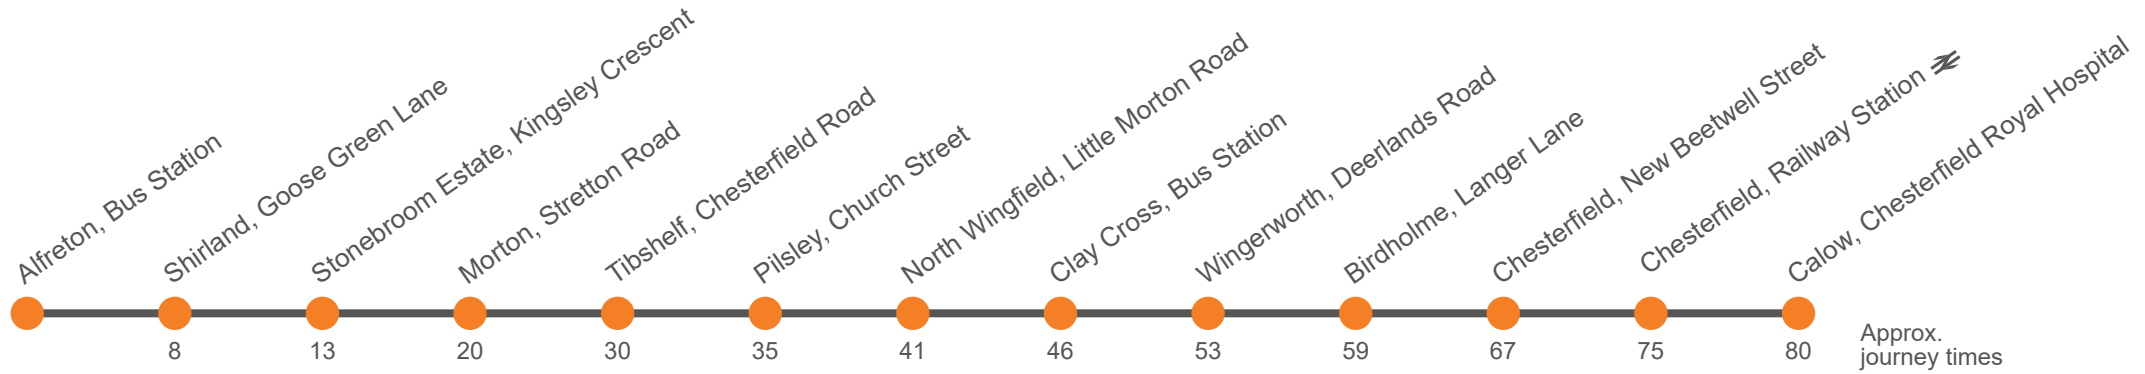

This service is partly supported under contract to Derbyshire County Council and by the Department for Transport's Bus Service Improvement Plan Award to the council

Monday to Saturday

Codes	Sch	S & Hol										
Somercotes, Cotes Park Wimsey Way	1635	1735	
Alfretton, Bus Station Bay 4	0630	0730	30		1230	1330	1330	1430	1530	1645	1745	
Shirland, Goose Green Lane	0638	0738	38		1238	1338	1338	1438	1538	1653	1753	
Stonebroom Estate, Kingsley Crescent	0643	0743	43		1243	1343	1343	1443	1543	1658	1758	
Morton, Stretton Road, Sitwell Villas	0650	0750	50		1250	1350	1350	1450	1550	1705	1803	
White Hart Inn, Chesterfield Road	0700	0800	00	Then at these mins past the hour	1300	1400	1400	1500	1600	1715	1809	
Pilsley, Church Street	0705	0805	05		1305	1405	1405	1505	1605	1720	1814	
North Wingfield, Little Morton Rd/Chatsworth Drive	0711	0811	11		1311	1411	1411	1511	1611	1726	1820	
Clay Cross Bus Station Stand 5	0716	0816	16		1316	1416	1416	1516	1616	1731	1824	
Wingerworth, Deerlands Road	0723	0823	23		1323	1423	1423	1523	1623	1738	1831	
Wingerworth, Allendale Road Shops	0726	0826	26		1326	1426	1426	1526	1626	1741	1833	
Birdholme, Langer Lane/Rushen Mount	0729	0829	29		1329	1429	1429	1529	1629	1744	1836	
Chesterfield, New Beetwell Street, Stop B12	0737	0837	37		1337	1437	1437	1537	1637	1752	1845	
Chesterfield, Railway Station	...	0845	45		1345	...	1445	1545	1645	1800	1850	
Calow, Chesterfield Royal Hospital Stop 1	...	0850	50		1350	...	1450	1550	1650	1805	1855	

S & Hol Runs on Saturday. Also runs on Monday to Friday during School Holidays.

Sch Runs on Schooldays Only

This service is partly supported under contract to Derbyshire County Council and by the Department for Transport's Bus Service Improvement Plan Award to the council