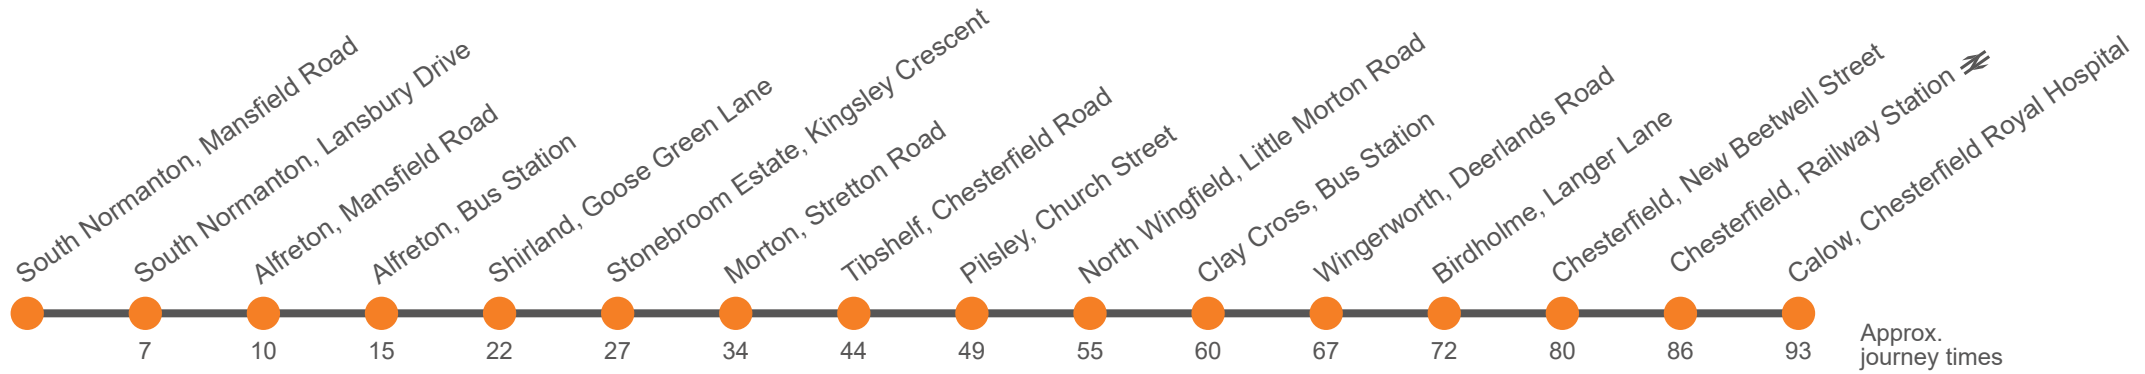

Monday to Friday

East Midlands Designer Outlet	...	...	0810	0915	15	1815	1915	...	...
South Normanton, Lansbury Drive	...	...	0817	0922	22	1822	1922	...	...
Alfreton, Railway Station	...	...	0820	0925	25	1825	1925	...	...
Alfreton, Bus Station Stand 2	0625	0725	0825	0930	30	1830	1930	2030	2230
Shirland, Goose Green Lane	0633	0733	0833	0938	38	1838	1936	2036	2236
Stonebroom Estate, Kingsley Crescent	0638	0738	0838	0943	43	1843	1939	2039	2239
Morton, Stretton Road, Sitwell Villas	0645	0745	0845	0950	50	1850	1944	2044	2244
Tibshelf, White Hart Inn, Chesterfield Road	0655	0755	0855	1000	00	1900	1950	2050	2250
Pilsley, Church Street	0701	0801	0901	1005	05	1905	1955	2055	2255
North Wingfield, Little Morton Rd/Chatsworth Drive	0708	0808	0908	1011	11	1911	2001	2101	2301
Clay Cross Bus Station Stand 5	0714	0814	0914	1016	16	1916	2005	2105	2305
Wingerworth, Deerlands Road	0721	0821	0921	1023	23	1923	2012	2112	2312
Wingerworth, Allendale Road Shops	0724	0824	0924	1026	26	1926	2014	2114	2314
Birdholme, Langer Lane/Rushen Mount	0727	0827	0927	1029	29	1929	2017	2117	2317
Chesterfield, New Beetwell Street, Stop B5	0737	0837	0937	1037	37	1937	2025	2125	2325
Chesterfield, Railway Station	0743	0843	0943	1043	43	1943	2029	...	...
Calow, Chesterfield Royal Hospital Stop 1	0750	0850	0950	1050	50	1950	2035	...	...