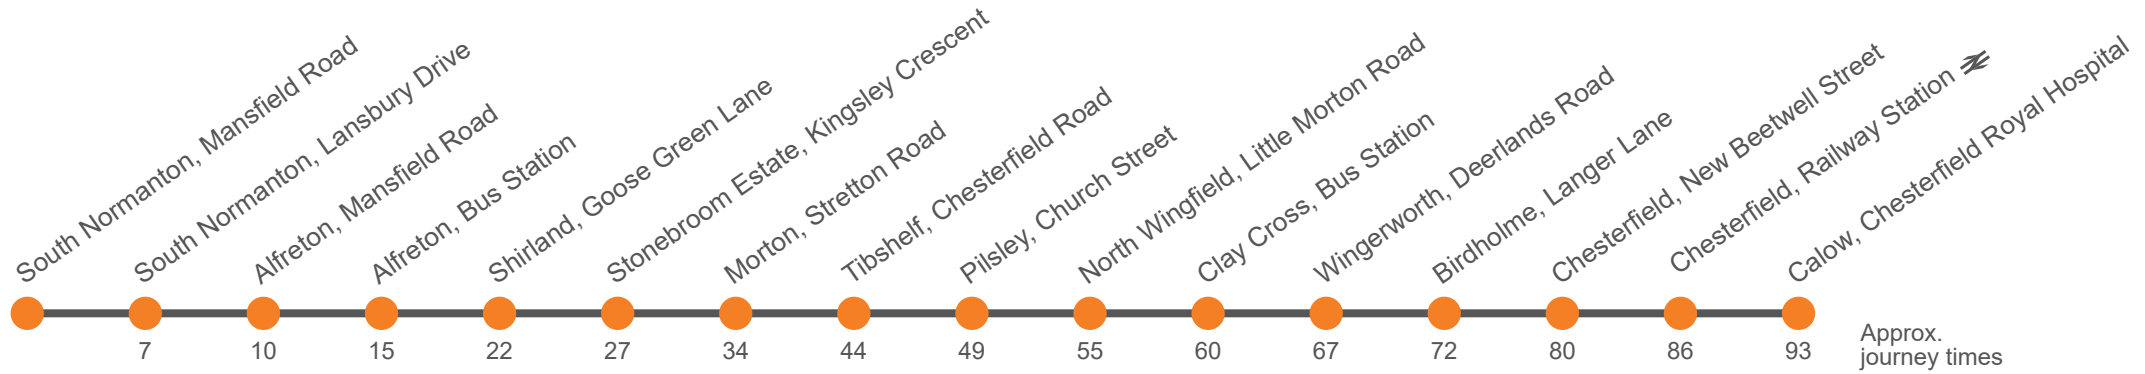

Saturday

East Midlands Designer Outlet	...	...	0810	0915		15		1815	1915	...	...
South Normanton, Lansbury Drive	...	...	0817	0922		22		1822	1922	...	...
Alfreton, Railway Station	...	...	0820	0925		25		1825	1925	...	...
Alfreton, Bus Station Stand 2	0625	0725	0825	0930		30		1830	1930	2030	2230
Shirland, Goose Green Lane	0633	0733	0833	0938		38		1838	1936	2036	2236
Stonebroom Estate, Kingsley Crescent	0638	0738	0838	0943	Then at these mins past the hour	43		1843	1939	2039	2239
Morton, Stretton Road, Sitwell Villas	0645	0745	0845	0950		50		1850	1944	2044	2244
Tibshelf, White Hart Inn, Chesterfield Road	0655	0755	0855	1000		00		1900	1950	2050	2250
Pilsley, Church Street	0701	0801	0901	1005		05	until	1905	1955	2055	2255
North Wingfield, Little Morton Rd/Chatsworth Drive	0708	0808	0908	1011		11		1911	2001	2101	2301
Clay Cross Bus Station Stand 5	0714	0814	0914	1016		16		1916	2005	2105	2305
Wingerworth, Deerlands Road	0721	0821	0921	1023		23		1923	2012	2112	2312
Wingerworth, Allendale Road Shops	0724	0824	0924	1026		26		1926	2014	2114	2314
Birdholme, Langer Lane/Rushen Mount	0727	0827	0927	1029		29		1929	2017	2117	2317
Chesterfield, New Beetwell Street, Stop B5	0737	0837	0937	1037		37		1937	2025	2125	2325
Chesterfield, Railway Station	0743	0843	0943	1043	43		1943	2029	...	...	
Calow, Chesterfield Royal Hospital Stop 1	0750	0850	0950	1050	50		1950	2035	...	...