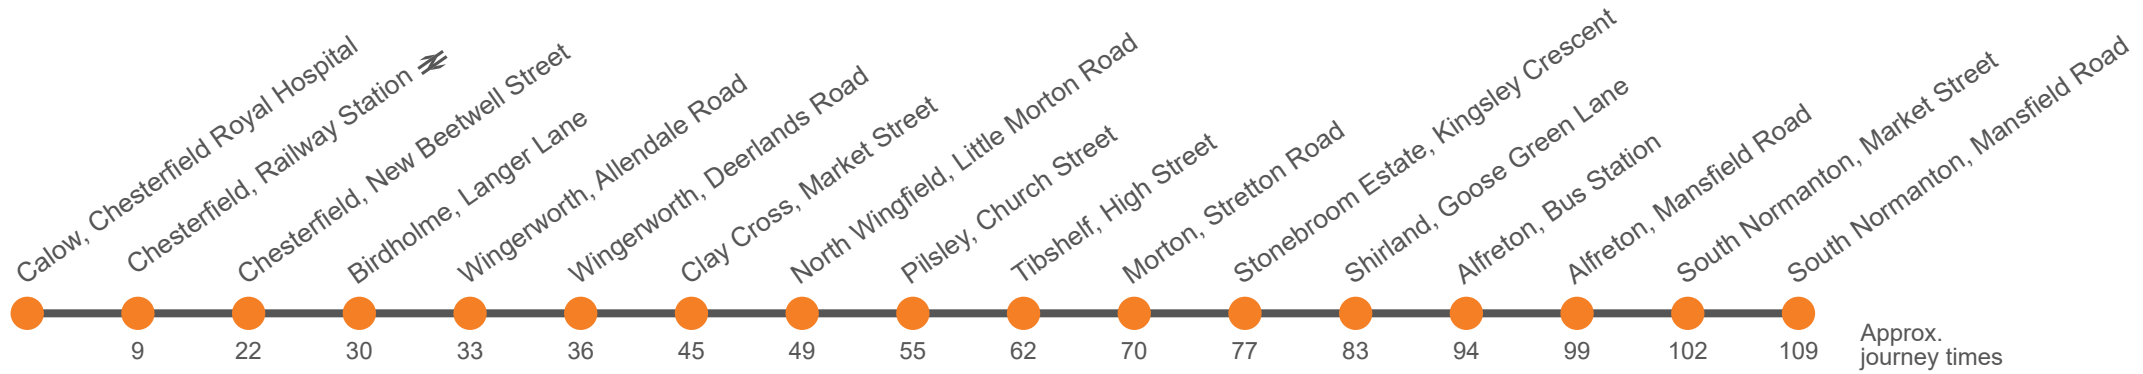

Monday to Friday (continued)

Calow, Chesterfield Royal Hospital Stop 1	2120	...
Chesterfield, Railway Station	2126	...
Chesterfield, New Beetwell Street, Stop B12	2130	2330
Birdholme, Langer Lane/Rushen Mount	2137	2337
Wingerworth, Allendale Road Shops	2140	2340
Wingerworth, Deerlands Road	2142	2342
Clay Cross, Market Street opp New Inn	2149	2349
North Wingfield, Little Morton Rd/Chatsworth Drive	2152	2352
Pilsley, Church Street	2157	2357
Tibshelf, White Hart Inn, High Street	2202	0002
Morton, Stretton Road, Sitwell Villas	2208	0008
Stonebroom Estate, Kingsley Crescent	2213	0013
Shirland, Goose Green Lane	2218	0018
Alfreton, Bus Station Stand 2	2225	0025
Alfreton Railway Station
South Normanton, Market Street
East Midlands Designer Outlet

Saturday (continued)

Calow, Chesterfield Royal Hospital Stop 1	2120	...
Chesterfield, Railway Station	2126	...
Chesterfield, New Beetwell Street, Stop B12	2130	2330
Birdholme, Langer Lane/Rushen Mount	2137	2337
Wingerworth, Allendale Road Shops	2140	2340
Wingerworth, Deerlands Road	2142	2342
Clay Cross, Market Street opp New Inn	2149	2349
North Wingfield, Little Morton Rd/Chatsworth Drive	2152	2352
Pilsley, Church Street	2157	2357
Tibshelf, White Hart Inn, High Street	2202	0002
Morton, Stretton Road, Sitwell Villas	2208	0008
Stonebroom Estate, Kingsley Crescent	2213	0013
Shirland, Goose Green Lane	2218	0018
Alfreton, Bus Station Stand 2	2225	0025
Alfreton Railway Station
South Normanton, Market Street
East Midlands Designer Outlet