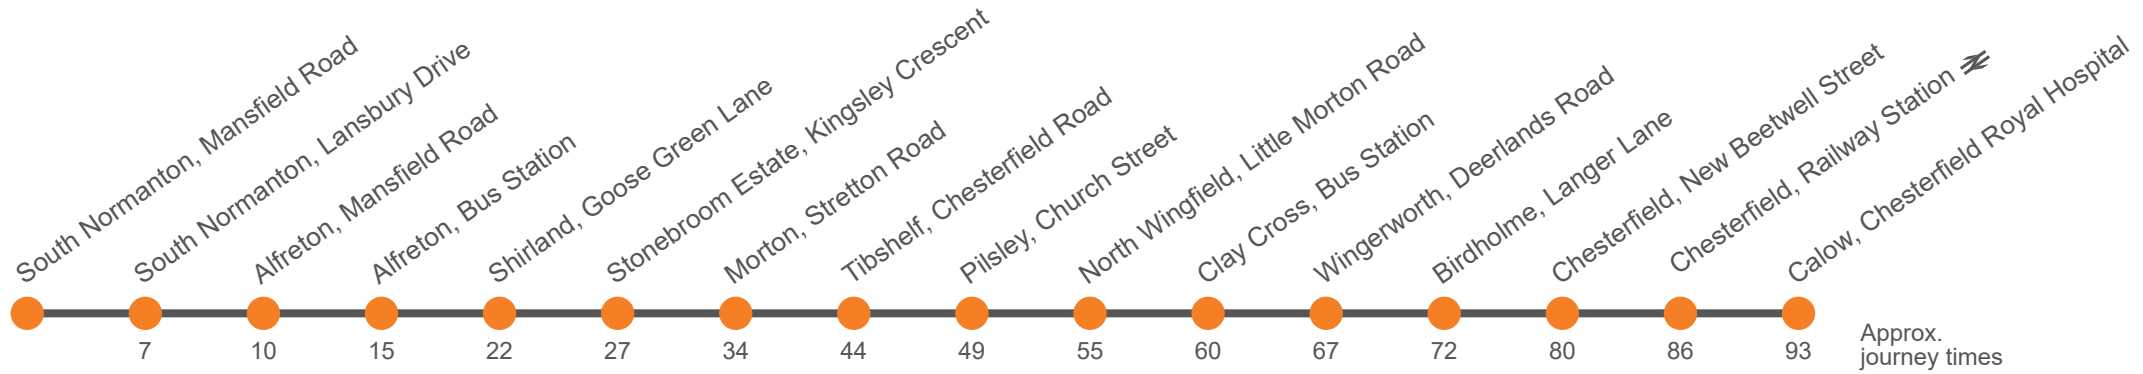

Sunday

Alfreton, Bus Station Stand 2	0820	20	1720	1815	2015	2215
Shirland, Goose Green Lane	0826	26	1726	1821	2021	2221
Stonebroom Estate, Kingsley Crescent	0830	30	1730	1824	2024	2224
Morton, Stretton Road, Sitwell Villas	0836	36	1736	1829	2029	2229
Tibshelf, White Hart Inn, Chesterfield Road	0843	43	1743	1835	2035	2235
Pilsley, Church Street	0849	49	1749	1840	2040	2240
North Wingfield, Little Morton Rd/Chatsworth Drive	0854	54	1754	1846	2046	2246
Clay Cross Bus Station Stand 5	0858	58	1758	1850	2050	2250
Wingerworth, Deerlands Road	0905	05	1805	1857	2057	2257
Wingerworth, Allendale Road Shops	0908	08	1808	1859	2059	2259
Birdholme, Langer Lane/Rushen Mount	0911	11	1811	1902	2102	2302
Chesterfield, New Beetwell Street, Stop B5	0919	19	1819	1910	2110	2310
Chesterfield, Railway Station	0924	24	1824	...	...	...
Calow, Chesterfield Royal Hospital Stop 1	0928	28	1828	...	...	...

Then at these mins past the hour

until

Approx. journey times