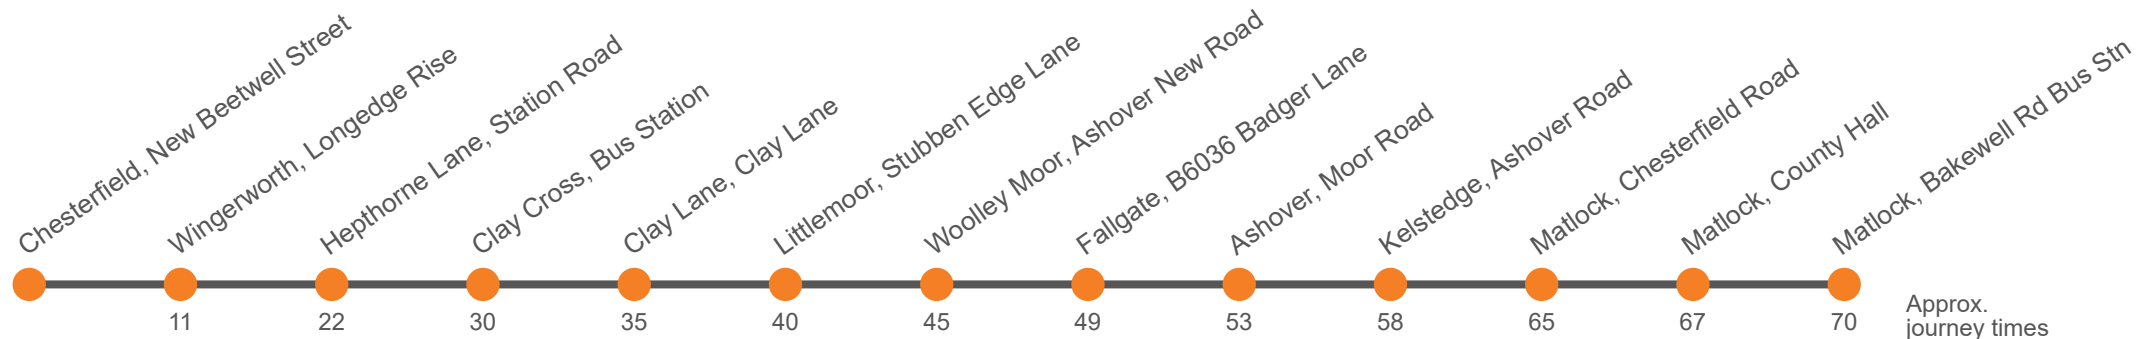

Hol Runs during School Holidays Only
Sch Runs on Schooldays Only

Saturday

| | | | | | |
|---|------|------|------|------|------|
| Chesterfield, New Beetwell Street, Stop B12 | 0705 | 0945 | 1210 | 1435 | 1710 |
| Wingerworth Church | 0716 | | | | |
| Wingerworth, Deerlands Road | 0719 | | | | |
| Wingerworth, Longedge Rise | | 0956 | 1221 | 1446 | 1721 |
| Hepthorne Lane, Station Road | 0727 | 1007 | 1232 | 1457 | 1732 |
| Clay Cross Bus Station Stand 5 | 0735 | 1015 | 1240 | 1505 | 1740 |
| Clay Lane, Windermere Rd | 0740 | 1020 | 1245 | 1510 | 1745 |
| Littlemoor, Ashover Road | 0745 | 1025 | 1250 | | 1750 |
| Woolley Moor, Ashover New Road | 0750 | 1030 | 1255 | 1515 | 1755 |
| Milltown, The Nettle Inn | 0754 | 1034 | 1259 | 1519 | 1759 |
| Ashover, Moor Road | 0758 | 1038 | 1303 | 1523 | 1803 |
| Kelstedge, Ashover Road | 0803 | 1043 | 1308 | 1528 | 1808 |
| Matlock, Duke Of Wellington | 0810 | 1050 | 1315 | 1535 | ... |
| Matlock, County Hall | 0812 | 1052 | 1317 | 1537 | ... |
| Matlock, Bakewell Rd Bus Stn Stand 2 | 0815 | 1055 | 1320 | 1540 | ... |