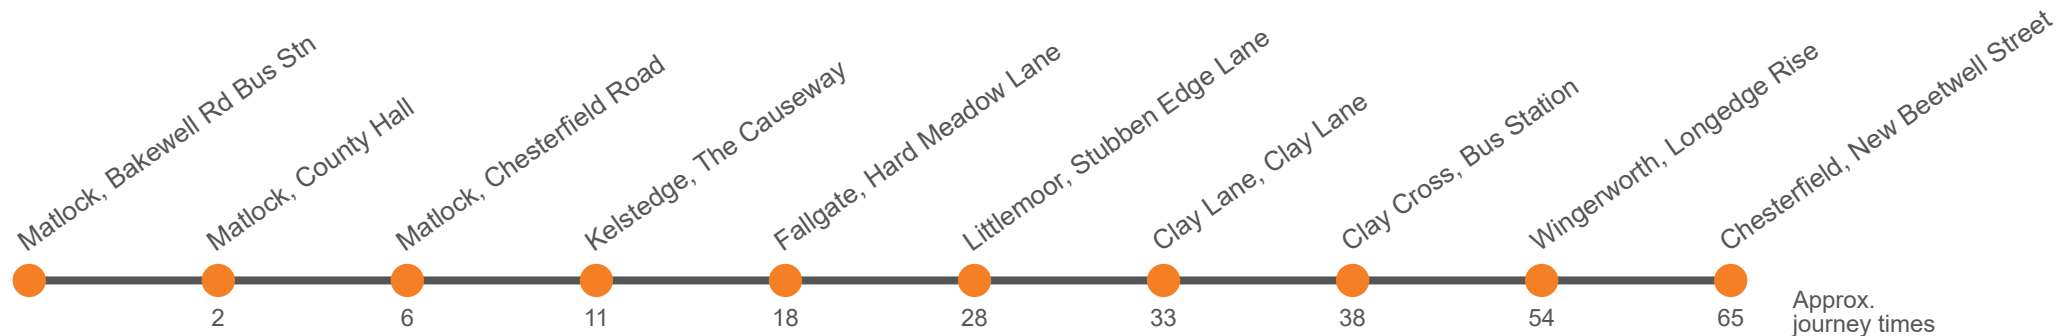

Saturday

Matlock, Bakewell Rd Bus Stn Stand 2	0835	1100	1325	1555
Matlock, County Hall	0837	1102	1327	
Matlock Green, Red Lion				1557
Starkholmes, Highfields School Lower				1600
Matlock, Chesterfield Road adj Smedley Street East				1604
Matlock, Duke Of Wellington	0841	1106	1331	1605
Kelstedge, Inn	0846	1111	1336	1610
Ashover, Moor Road	0850	1115	1340	1615
Fallgate, The Nettle Inn	0853	1118	1343	1618
Woolley Moor, Badger Lane	0858	1123	1348	1623
Littlemoor, Ashover Road	0903	1128	1353	1628
Clay Lane, Windermere Rd	0908	1133	1358	1633
Clay Cross Bus Station Stand 5	0913	1138	1403	1638
Hepthorne Lane, Station Road	0919	1144	1409	1644
Wingerworth, Longedge Rise	0929	1154	1419	
Wingerworth, Deerlands Road				1649
Wingerworth, opp Church				1654
Chesterfield, New Beetwell Street, Stop B12	0940	1205	1430	1705