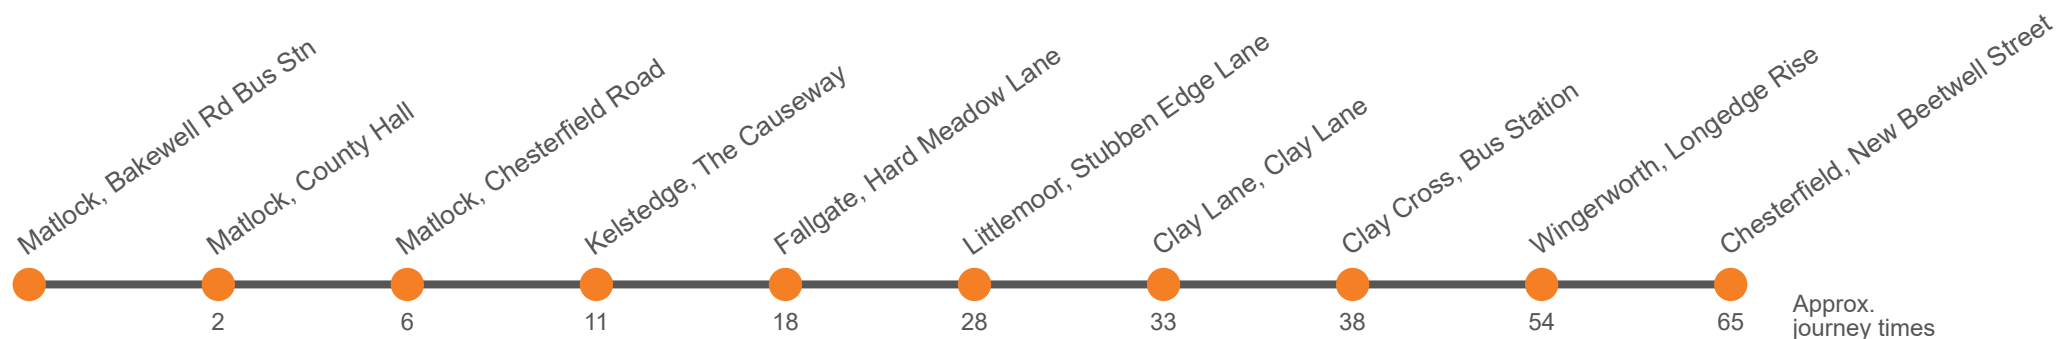

Monday to Friday

Codes	Hol	Sch			Hol	Sch	
Chesterfield, New Beetwell Street, Stop B12	0705	0705	0945	1210	1435	1435	1710
Wingerworth Church	0716	0716					
Wingerworth, Deerlands Road	0719	0719					
Wingerworth, Longedge Rise			0956	1221	1446	1446	1721
Hepthorne Lane, Station Road	0727	0727	1007	1232	1457	1457	1732
Clay Cross Bus Station Stand 5	0735	0735	1015	1240	1505	1505	1740
Clay Lane, Windermere Rd	0740	0740	1020	1245	1510	1510	1745
Littlemoor, Ashover Road	0745	0745	1025	1250			1750
Woolley Moor, Ashover New Road	0750	0750	1030	1255	1515	1515	1755
Milltown, The Nettle Inn	0754	0754	1034	1259	1519	1519	1759
Ashover, Moor Road	0758	0758	1038	1303	1523	1523	1803
Kelstedge, Ashover Road	0803	0803	1043	1308	1528	1528	1808
Matlock, Duke Of Wellington	0810	0810	1050	1315	1535	1535	...
Matlock, County Hall	0812	0812	1052	1317	1537	1537	...
Matlock, Bakewell Rd Bus Stn Stand 2	0815	0815	1055	1320	1555	1555	...
Starkholmes, Highfields School Lower	...	0820	1600	...

Hol Runs during School Holidays Only

Sch Runs on Schooldays Only

Saturday

Chesterfield, New Beetwell Street, Stop B12	0705	0945	1210	1435	1710
Wingerworth Church	0716				
Wingerworth, Deerlands Road	0719				
Wingerworth, Longedge Rise		0956	1221	1446	1721
Hepthorne Lane, Station Road	0727	1007	1232	1457	1732
Clay Cross Bus Station Stand 5	0735	1015	1240	1505	1740
Clay Lane, Windermere Rd	0740	1020	1245	1510	1745
Littlemoor, Ashover Road	0745	1025	1250		1750
Woolley Moor, Ashover New Road	0750	1030	1255	1515	1755
Milltown, The Nettle Inn	0754	1034	1259	1519	1759
Ashover, Moor Road	0758	1038	1303	1523	1803
Kelstedge, Ashover Road	0803	1043	1308	1528	1808
Matlock, Duke Of Wellington	0810	1050	1315	1535	...
Matlock, County Hall	0812	1052	1317	1537	...
Matlock, Bakewell Rd Bus Stn Stand 2	0815	1055	1320	1555	...