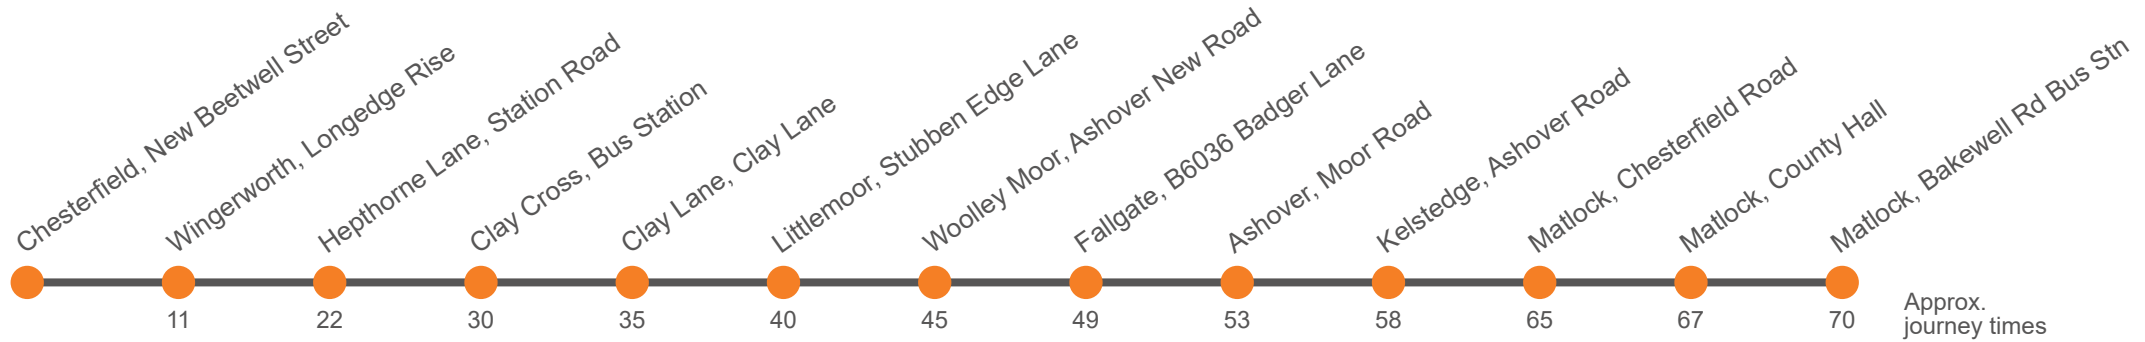

Monday to Friday

Codes	Hol	Sch			Hol	Sch	
Chesterfield, New Beetwell Street, Stop B12	0705	0705	0945	1210	1435	1435	1710
Wingerworth Church	0716	0716					
Wingerworth, Deerlands Road	0719	0719					
Wingerworth, Longedge Rise			0956	1221	1446	1446	1721
Hepthorne Lane, Station Road	0727	0727	1007	1232	1457	1457	1732
Clay Cross Bus Station Stand 5	0735	0735	1015	1240	1505	1505	1740
Clay Lane, Windermere Rd	0740	0740	1020	1245	1510	1510	1745
Littlemoor, Ashover Road	0745	0745	1025	1250			1750
Woolley Moor, Ashover New Road	0750	0750	1030	1255	1515	1515	1755
Milltown, The Nettle Inn	0754	0754	1034	1259	1519	1519	1759
Ashover, Moor Road	0758	0758	1038	1303	1523	1523	1803
Kelstedge, Ashover Road	0803	0803	1043	1308	1528	1528	1808
Matlock, Duke Of Wellington	0810	0810	1050	1315	1535	1535	...
Matlock, County Hall	0812	0812	1052	1317	1537	1537	...
Matlock, Bakewell Rd Bus Stn Stand 2	0815	0815	1055	1320	1555	1555	...
Starkholmes, Highfields School Lower	...	0820	1600	...

Hol Runs during School Holidays Only

Sch Runs on Schooldays Only

Saturday

Chesterfield, New Beetwell Street, Stop B12	0705	0945	1210	1435	1710
Wingerworth Church	0716				
Wingerworth, Deerlands Road	0719				
Wingerworth, Longedge Rise		0956	1221	1446	1721
Hepthorne Lane, Station Road	0727	1007	1232	1457	1732
Clay Cross Bus Station Stand 5	0735	1015	1240	1505	1740
Clay Lane, Windermere Rd	0740	1020	1245	1510	1745
Littlemoor, Ashover Road	0745	1025	1250		1750
Woolley Moor, Ashover New Road	0750	1030	1255	1515	1755
Milltown, The Nettle Inn	0754	1034	1259	1519	1759
Ashover, Moor Road	0758	1038	1303	1523	1803
Kelstedge, Ashover Road	0803	1043	1308	1528	1808
Matlock, Duke Of Wellington	0810	1050	1315	1535	...
Matlock, County Hall	0812	1052	1317	1537	...
Matlock, Bakewell Rd Bus Stn Stand 2	0815	1055	1320	1555	...