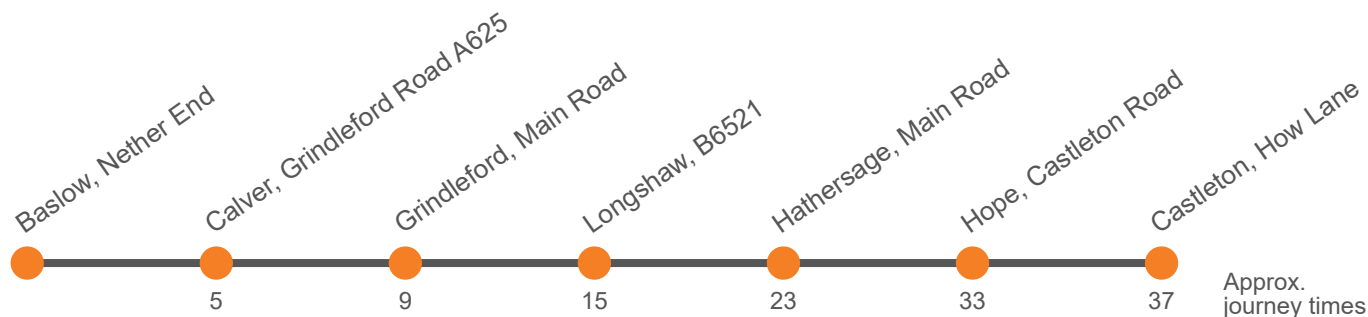

Codes	BZ,Hol	BZ,Hol	BZ,Hol	BZ,Hol	BZ,Hol	BZ,Hol
Castleton, Bus Station	1030	1200	1330	1500	1630	1800
Hope, Post Office	1033	1203	1333	1503	1633	1803
Hathersage, Main Road, Bank House	1045	1215	1345	1515	1645	1815
Longshaw, B6521 adj Lodge	1055	1225	1355	1525	1655	1825
Grindleford, Mount Pleasant	1100	1230	1400	1530	1700	1830
Calver Sough, Grindleford Road A625	1105	1235	1405	1535	1705	1835
Baslow, Nether End	1110	1240	1410	1540	1710	1840
Brampton, Barrell Inn	1911
Chesterfield, New Beetwell Street, Stop B12	1915

BZ,Hol Only runs on Mondays to Fridays during School Holiday weeks

Saturdays & Sundays until 3rd September

Codes	BZW	BZW	BZW	BZW	BZW	BZW
Castleton, Bus Station	1030	1200	1330	1500	1630	1800
Hope, Post Office	1033	1203	1333	1503	1633	1803
Hathersage, Main Road, Bank House	1045	1215	1345	1515	1645	1815
Longshaw, B6521 adj Lodge	1055	1225	1355	1525	1655	1825
Grindleford, Mount Pleasant	1100	1230	1400	1530	1700	1830
Calver Sough, Grindleford Road A625	1105	1235	1405	1535	1705	1835
Baslow, Nether End	1110	1240	1410	1540	1710	1840
Brampton, Barrell Inn	1911
Chesterfield, New Beetwell Street, Stop B12	1915

BZW Runs on all Saturdays, Sundays & Bank Hol Mondays 1st July to 3rd September

Service 170 connections - Connections to/from Hulleys Service 170/170A running between Bakewell and Chesterfield can be made at Baslow, Nether End

BZW Runs on all Saturdays, Sundays & Bank Hol Mondays 1st July to 3rd September

Service 170 connections - Connections to/from Hulleys Service 170/170A running between Chesterfield and Bakewell can be made at Baslow, Nether End