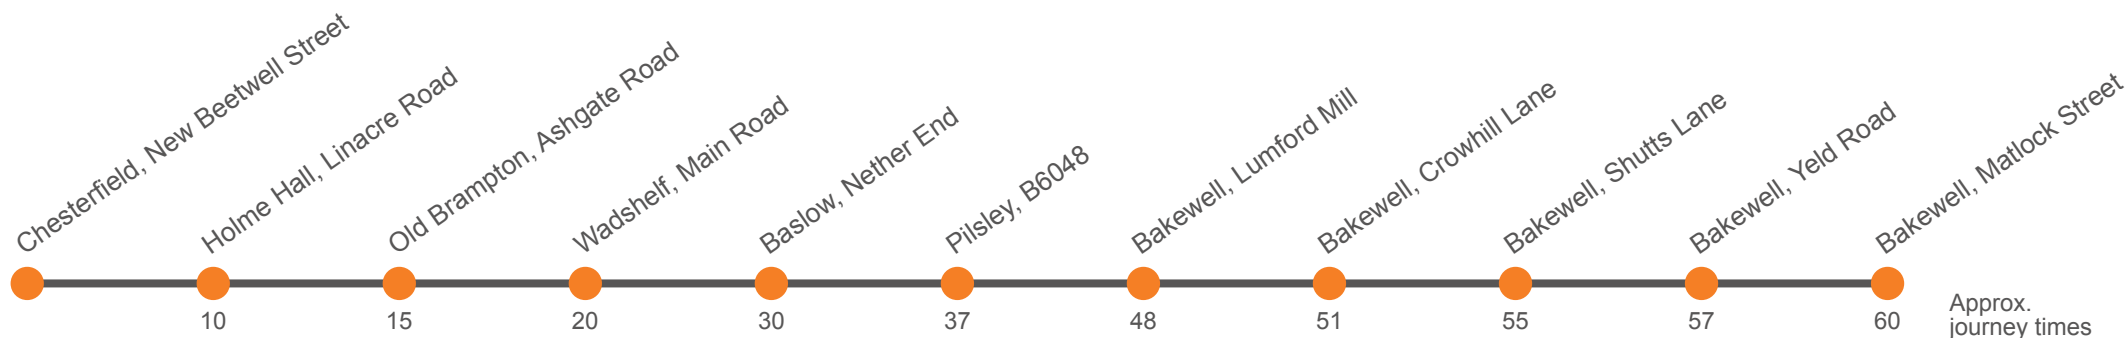

Hol Runs during School Holidays Only

Sch Runs on Schooldays Only

TY Bus continues from Bakewell to Middleton-by-Youlgreave as 171 service

## Chesterfield to Bakewell via Pilsley, Aldi & Shutts Lane

Effective from: 10/01/2022

Hulleys of Baslow