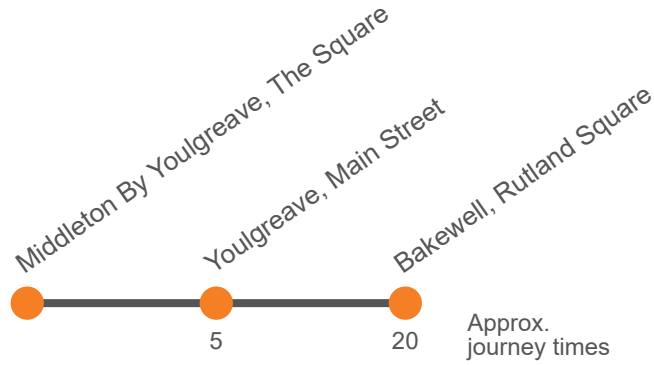

Monday to Saturday

Ó••} { à^iK

Codes	Hol	Sch			
Middleton By Youlgreave, The Square	0810	0810	0935	1035	1615
Youlgreave, Grove Place	0815	0815	0940	1040	1620
Bakewell, Rutland Square, Stand C	0830	0830	0955	1055	1635
Bakewell, Lady Manners School, Shutts Lane	...	0835	...	...	...

Hol Runs during School Holidays Only
Sch Runs on Schooldays Only

See Hulley's Service 172 for details of journeys. See also Hulley's Service 172 for details of journeys.