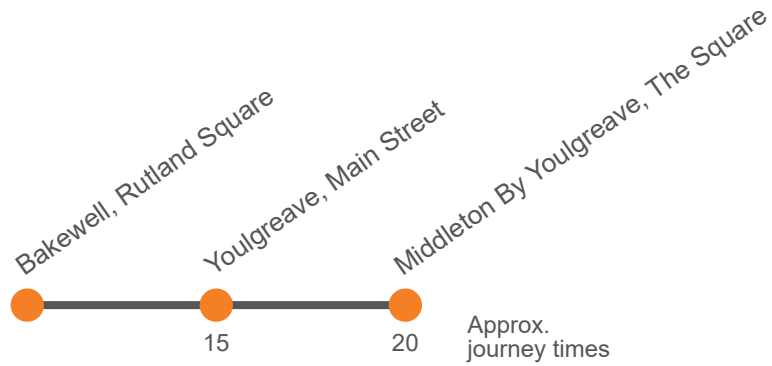

171

Bakewell to Middleton by Youlgreave (plus certain journeys on Hulleys Service 172)

Effective from: 26/03/2023

Hulleys of Baslow

Monday to Saturday

Bus number:	171	171	171	172	171	172
Bakewell, Rutland Square, Stand B	0755	0915	1015	..	1555	..
Bakewell, Matlock Street, Stand E	1240	..	1710
Youlgreave, Grove Place	0810	0930	1030	1255	1610	1725
Middleton By Youlgreave, The Square	0815	0935	1035	1300	1615	1730
				#		#

Ó••} { à^iK

Codes	Hol	Sch			
Middleton By Youlgreave, The Square	0810	0810	0935	1035	1615
Youlgreave, Grove Place	0815	0815	0940	1040	1620
Bakewell, Rutland Square, Stand C	0830	0830	0955	1055	1635
Bakewell, Lady Manners School, Shutts Lane	...	0835

Hol Runs during School Holidays Only
Sch Runs on Schooldays Only

See Hulley's Service 172 for details of journeys. See also Hulley's Service 172 for details of journeys.