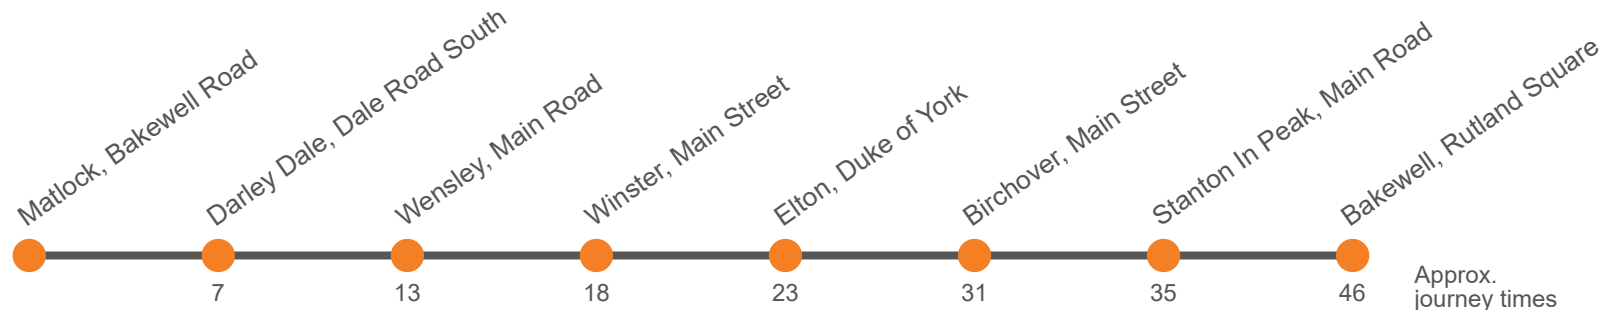

### Monday to Friday

Codes	Hol	Sch	Sch	Hol	Sch	Hol	Sch	Hol	Sch
<b>Bakewell, Lady Manners School, Shutts Lane</b>	...	...	...	...	...	...	<b>1545</b>	...	...
<b>Bakewell, Matlock Street, Stand E</b>	<b>0730</b>	<b>0730</b>	<b>0900</b>	<b>1100</b>	<b>1240</b>	<b>1500</b>	<b>1600</b>	<b>1600</b>	<b>1710</b>
<b>Youlgreave, Grove Place</b>					<b>1255</b>				<b>1725</b>
<b>Middleton By Youlgreave, The Square</b>					<b>1300</b>				<b>1730</b>
<b>Stanton In Peak, Main Road</b>	<b>0740</b>	<b>0740</b>	<b>0910</b>	<b>1110</b>	<b>1310</b>	<b>1510</b>	<b>1610</b>	<b>1610</b>	<b>1740</b>
<b>Birchover, Main Street</b>	<b>0745</b>	<b>0745</b>	<b>0915</b>	<b>1115</b>	<b>1315</b>	<b>1515</b>	<b>1615</b>	<b>1615</b>	<b>1745</b>
<b>Elton, Duke Of York</b>	<b>0753</b>	<b>0753</b>	<b>0923</b>	<b>1123</b>	<b>1323</b>	<b>1523</b>	<b>1623</b>	<b>1623</b>	<b>1753</b>
<b>Winster, Hall</b>	<b>0758</b>	<b>0758</b>	<b>0928</b>	<b>1128</b>	<b>1328</b>	<b>1528</b>	<b>1628</b>	<b>1628</b>	<b>1758</b>
<b>Wensley, The Square</b>	<b>0803</b>	<b>0803</b>	<b>0933</b>	<b>1133</b>	<b>1333</b>	<b>1533</b>	<b>1633</b>	<b>1633</b>	<b>1803</b>
<b>Darley Dale, Whitworth Institute</b>	<b>0808</b>	<b>0808</b>	<b>0938</b>	<b>1138</b>	<b>1338</b>	<b>1538</b>	<b>1638</b>	<b>1638</b>	<b>1808</b>
<b>Matlock, Bakewell Road, Stand D</b>	<b>0815</b>	<b>0815</b>	<b>0945</b>	<b>1145</b>	<b>1345</b>	<b>1545</b>	<b>1645</b>	<b>1645</b>	<b>1815</b>
<b>Starkholmes, Highfields School</b>	...	<b>0820</b>	...	...	...	...	...	...	...

Hol Runs during School Holidays Only

Sch Runs on Schooldays Only

See Hulleys Service 171 for additional journeys between Bakewell and Middleton by Youlgreave

This service is operated under contract to Derbyshire County Council

See Hulleys Service 171 for additional journeys between Bakewell and Middleton by Youlgreave

This service is operated under contract to Derbyshire County Council