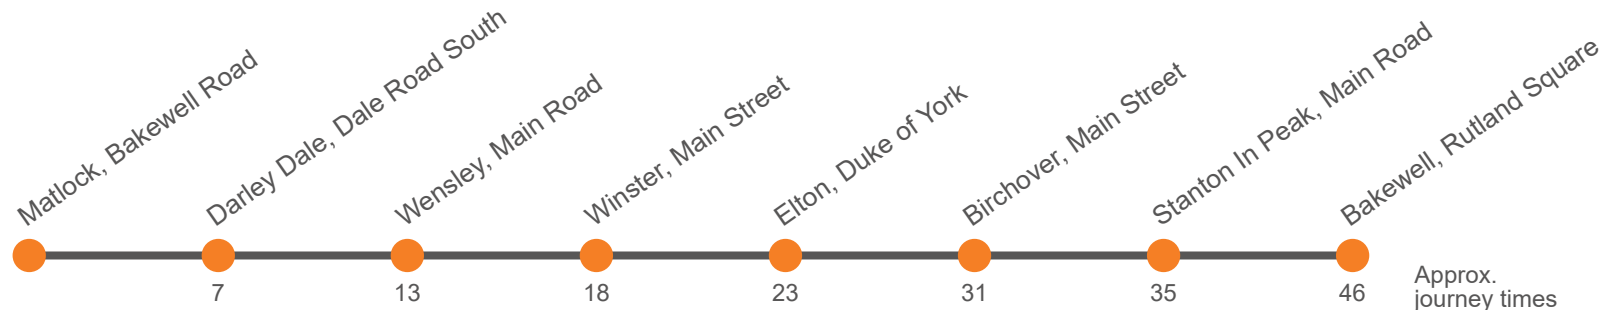

Saturday

Matlock, Bakewell Road, Stand D	0740	0950	1150	1350	1605	1740
Darley Dale, Whitworth Institute	0747	0957	1157	1357	1612	1747
Wensley, The Square	0753	1003	1203	1403	1618	1753
Winster, Hall	0758	1008	1208	1408	1623	1758
Elton, Duke Of York	0803	1013	1213	1413	1628	1803
Birchover, The Green	0811	1021	1221	1421	1636	1811
Stanton In Peak, Main Road	0815	1025	1225	1425	1640	1815
Middleton By Youlgreave, The Square			1235	1435		
Youlgreave, Grove Place			1240	1440		
Bakewell, Rutland Square, Stand C	0825	1035	1255	1455	1655	1825

See Hulleys Service 171 for additional journeys between Middleton by Youlgreave and Bakewell

This service is operated under contract to Derbyshire County Council