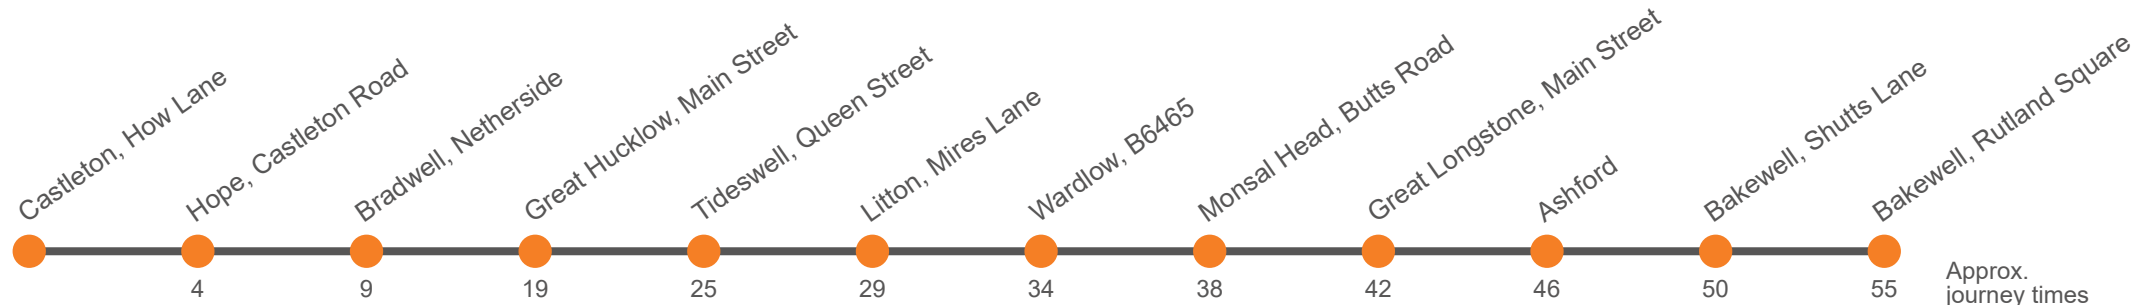

This service is operated under contract to Derbyshire County Council

173

Castleton - Bakewell via Bradwell - Tideswell - Monsal Head

Effective from: 26/03/2023

Hulleys of Baslow

Saturday

Castleton, Bus Station	1050	...	1250	...	1450	...	1650
Hope, Post Office	1054	...	1254	...	1454	...	1654
Bradwell, opp Memorial Hall	1059	...	1259	...	1459	...	1659
Great Hucklow, Old Chapel	1109	...	1309	...	1509	...	1709
Tideswell, Fountain Square	0815	0915	...	1115	...	1315	...	1515	...	1715
Litton School	0819	0919	...	1119	...	1319	...	1519	...	1719
Cressbrook, Phone Box	0824	0924	
Wardlow, Church			...	1124	...	1324	...	1524	...	1724
Monsal Head, Butts Road	0828	0928	...	1128	...	1328	...	1528	...	1728
Great Longstone, Crispin	0832	0932	...	1132	...	1332	...	1532	...	1732
Ashford-in-the-water, New Road	0836	0936	...	1136	...	1336	...	1536	...	1736
Bakewell, Shutts Lane	0840	0940	1055	1140	1255	1340	1455	1540	1655	1740
Bakewell, Rutland Square, Stand B	0845	0945	1100	1145	1300	1345	1500	1545	1700	1745