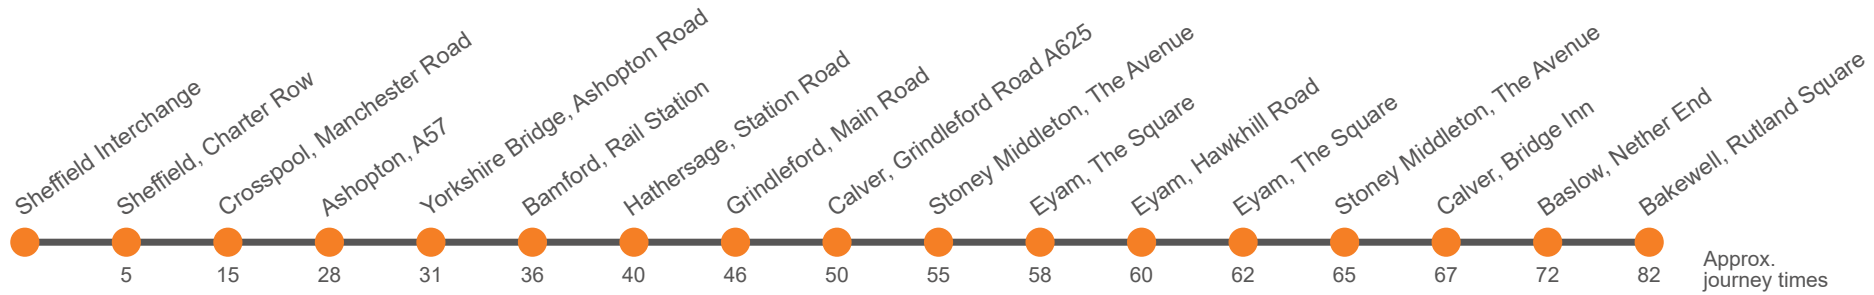

Hol Runs during School Holidays Only
Sch Runs on Schooldays Only

Saturday

Sheffield Interchange, Stop D3	0955	1155	1355
Sheffield, Moor Market MF1, Charter Row	1000	1200	1400
Crosspool, o/s Church	1010	1210	1410
Ladybower Inn, A57	1023	1223	1423
Yorkshire Bridge Hotel	1026	1226	1426
Bamford Station	1031	1231	1431
Hope Church	1034	1234	1434
Castleton, Bus Station	1040	1240	1440

Monday to Friday

Castleton, Bus Station	...	1000	1200	1400
Bradwell, adj Memorial Hall	0700			
Bamford Station	0709	1009	1209	1409
Yorkshire Bridge Hotel	0714	1014	1214	1414
Ladybower Inn, A57	0717	1017	1217	1417
Crosspool, Manchester Rd/Vernon Terrace	0730	1030	1230	1430
Sheffield, Rockingham Street Stop RS3	0742	1042	1242	1442
Sheffield Interchange, Stop D3	0747	1047	1247	1447

Saturday

Castleton, Bus Station	1000	1200	1400
Bamford Station	1009	1209	1409
Yorkshire Bridge Hotel	1014	1214	1414
Ladybower Inn, A57	1017	1217	1417
Crosspool, Manchester Rd/Vernon Terrace	1030	1230	1430
Sheffield, Rockingham Street Stop RS3	1042	1242	1442
Sheffield Interchange, Stop D3	1047	1247	1447