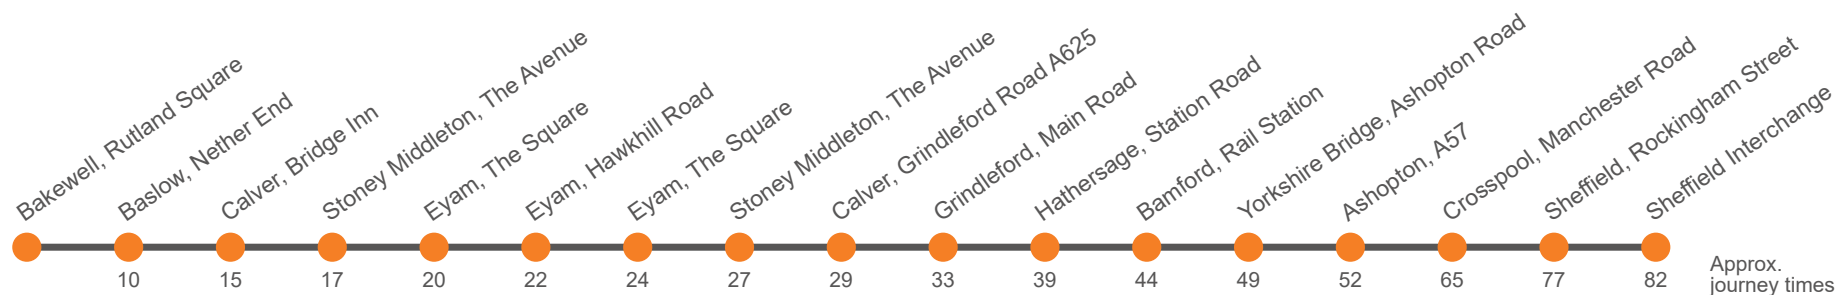

257

Bakewell - Sheffield via Eyam - Hathersage - Ladybower

Effective from: 17/04/2022

Hulleys of Baslow

Saturday

Bakewell, Rutland Square, Stand D	0800	1025	1225	1500	1600	1725
Ashford Arms, Greaves Lane					1605	
Wardlow, Bulls Head					1617	
Foolow, Bulls Head					1620	
Baslow, Nether End	0810	1035	1235	1510		1735
Calver, Bridge Inn	0815	1040	1240	1515		1740
Stoney Middleton, Royal Oak	0817	1042	1242	1517		1742
Eyam, The Square opp Water Lane	0820	1045	1245	1520		1745
Eyam, Hawkhill Road/Eyam Museum	0822	1047	1247	1522		1747
Eyam, Town Head opp Little Edge	0823			1523		
Eyam, Town Head adj Little Edge					1622	
Eyam, The Square adj Water Lane		1049	1249		1624	1749
Stoney Middleton, Chip Shop		1052	1252		1627	1752
Calver Sough, Grindleford Road A625		1054	1254		1629	1754
Grindleford, Mount Pleasant		1058	1258		1633	1758
Hathersage, Little John Hotel		1104	1304		1639	1804
Foolow, Bulls Head	0824			1524		
Great Hucklow Lane End, Foolow Road	0825			1525		
Bradwell, adj Memorial Hall	0829			1529		
Hope Church	0834					
Hope Valley College	0835					
Bamford Station	0844	1109	1309	1544	1644	1809
Yorkshire Bridge Hotel	0849	1114	1314	1549	1649	1814
Ladybower Inn, A57	0852	1117	1317	1552	1652	1817
Crosspool, Manchester Rd/Vernon Terrace	0905	1130	1330	1605	1705	1830
Sheffield, Rockingham Street Stop RS3	0917	1142	1342	1617	1717	1842
Sheffield Interchange, Stop D3	0922	1147	1347	1622	1722	1847