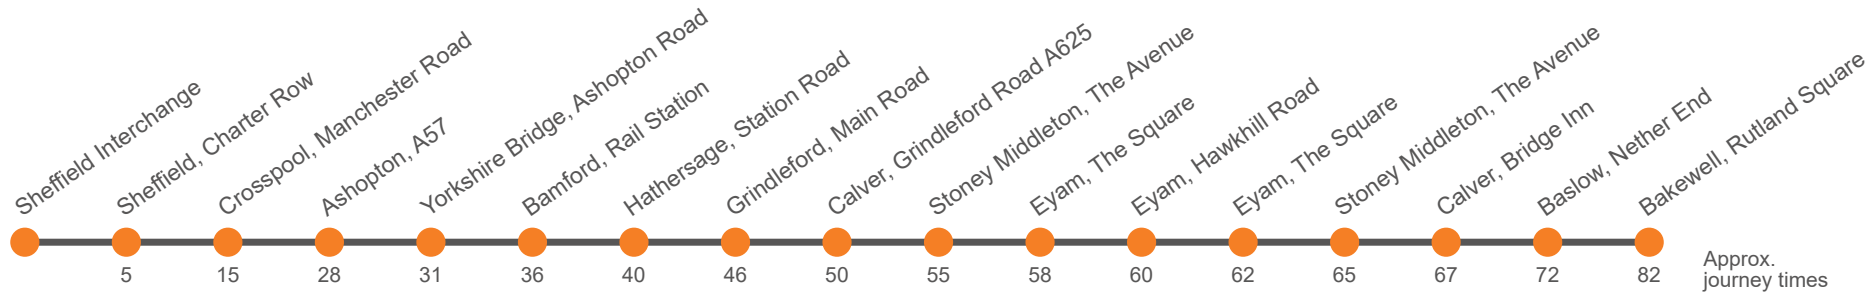

Saturday

Sheffield Interchange, Stop D3	0855	1055	1255	1455	1630	1730
Sheffield, Moor Market MF1, Charter Row	0900	1100	1300	1500	1635	1735
Crosspool, o/s Church	0910	1110	1310	1510	1645	1745
Ladybower Inn, A57	0923	1123	1323	1523	1658	1758
Yorkshire Bridge Hotel	0926	1126	1326	1526	1701	1801
Bamford Station	0931	1131	1331	1531	1706	1806
Hope Church				1538		
Bradwell, opp Memorial Hall				1546		
Great Hucklow Lane End, Foolow Road				1550		
Foolow, Bulls Head				1552		
Hathersage, Little John Hotel	0935	1135	1335		1710	1810
Grindleford, Mount Pleasant	0941	1141	1341		1716	1816
Calver Sough, Grindleford Road A625	0945	1145	1345		1720	1820
Stoney Middleton, Royal Oak	0950	1150	1350		1725	1825
Eyam, The Square opp Water Lane	0953	1153	1353		1728	1828
Eyam, Hawkhill Road/Eyam Museum	0955	1155	1355		1730	1830
Eyam, Town Head adj Little Edge				1555		
Eyam, The Square adj Water Lane	0957	1157	1357	1557	1732	1832
Stoney Middleton, Chip Shop	1000	1200	1400	1600	1735	1835
Calver, Bridge Inn	1002	1202	1402	1602	1737	1837
Baslow, Nether End	1007	1207	1407	1607	1742	1842
Bakewell, Rutland Square, Stand D	1017	1217	1417	1617	1752	1852