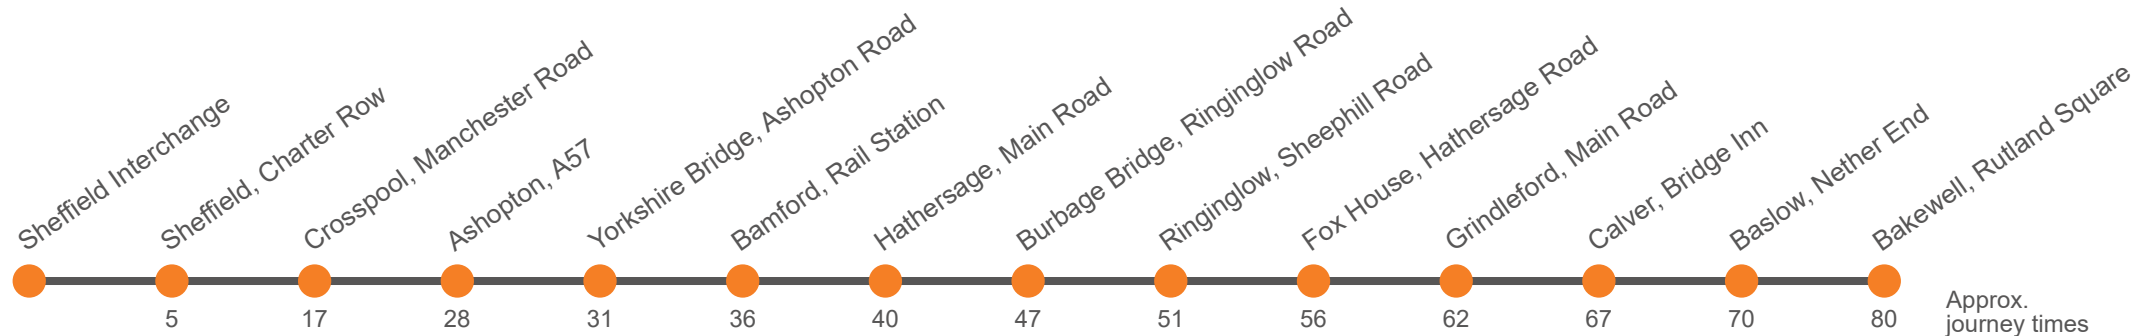

258

Sheffield - Bakewell via Ladybower - Hathersage - Ringinglow

Effective from: 17/04/2022

Hulleys of Baslow

Sunday

Codes	CR	CR	CR	CR	CR
Sheffield Interchange, Stop D3	0855	1055	1255	1455	1655
Sheffield, Moor Market MF1, Charter Row	0900	1100	1300	1500	1700
Crosspool, o/s Church	0912	1112	1312	1512	1712
Ladybower Inn, A57	0923	1123	1323	1523	1723
Yorkshire Bridge Hotel	0926	1126	1326	1526	1726
Bamford Station	0931	1131	1331	1531	1731
Hathersage, Bank House	0935	1135	1335	1535	1735
Burbage Bridge	0942	1142	1342	1542	1742
Ringinglow, Norfolk Arms (Sheephill Road)	0946	1146	1346	1546	1746
Fox House Inn	0951	1151	1351	1551	1751
Grindleford, Mount Pleasant	0957	1157	1357	1557	1757
Calver, Bridge Inn	1002	1202	1402	1602	1802
Baslow, Nether End	1005	1205	1405	1605	1805
Bakewell, Rutland Square, Stand D	1015	1215	1415	1615	1815

CR This bus continues from Bakewell to Chesterfield as Service X70