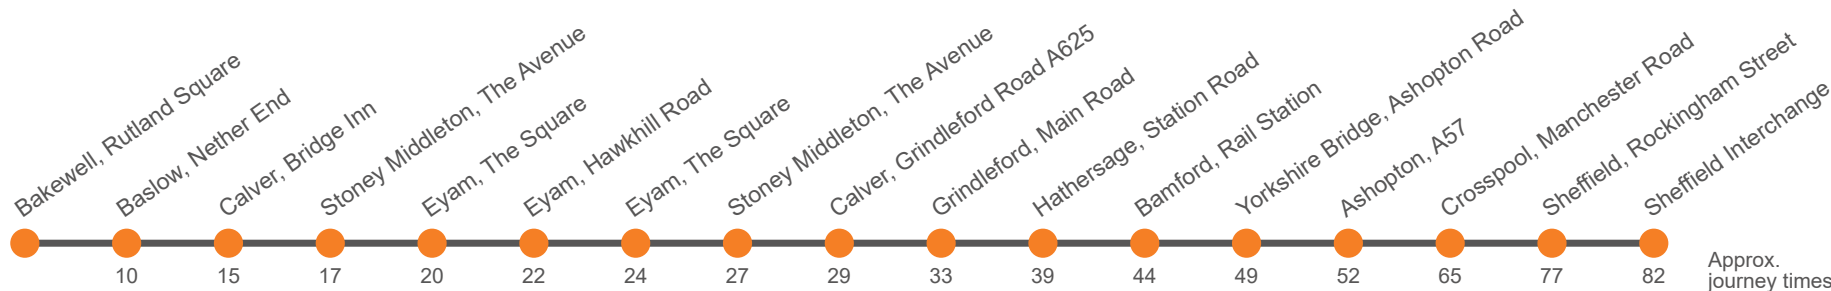

Monday to Friday

Codes	Hol	Sch	Sch	Hol
Bakewell, Lady Manners School	...	...	1550	...
Bakewell, Rutland Square, Stand D	0800	1025	1225	1500
Ashford Arms, Greaves Lane				1605
Wardlow, Bulls Head				1615
Foolow, Bulls Head				1620
Baslow, Nether End	0810	1035	1235	1510
Calver, Bridge Inn	0815	1040	1240	1515
Stoney Middleton, Royal Oak	0817	1042	1242	1517
Eyam, The Square opp Water Lane	0820	1045	1245	1520
Eyam, Hawkhill Road/Eyam Museum		1047	1247	
Eyam, Town Head opp Little Edge	0822			1522
Eyam, Town Head adj Little Edge				1622
Eyam, The Square adj Water Lane		1049	1249	1624
Stoney Middleton, Chip Shop		1052	1252	1627
Calver Sough, Grindleford Road A625		1054	1254	1629
Grindleford, Mount Pleasant		1058	1258	1633
Hathersage, Little John Hotel		1104	1304	1639
Foolow, Bulls Head	0824			1524
Great Hucklow Lane End, Foolow Road	0825			1525
Bradwell, adj Memorial Hall	0829			1529
Hope Church	0834			1534
Hope Valley College arr	0835			1535
Hope Valley College dep	0835			1540
Bamford Station	0844	1109	1309	1544
Yorkshire Bridge Hotel	0849	1114	1314	1549
Ladybower Inn, A57	0852	1117	1317	1552
Crosspool, Manchester Rd/Vernon Terrace	0905	1130	1330	1605
Sheffield, Rockingham Street Stop RS3	0917	1142	1342	1617
Sheffield Interchange, Stop D3	0922	1147	1347	1622

Hol Runs during School Holidays Only
Sch Runs on Schooldays Only