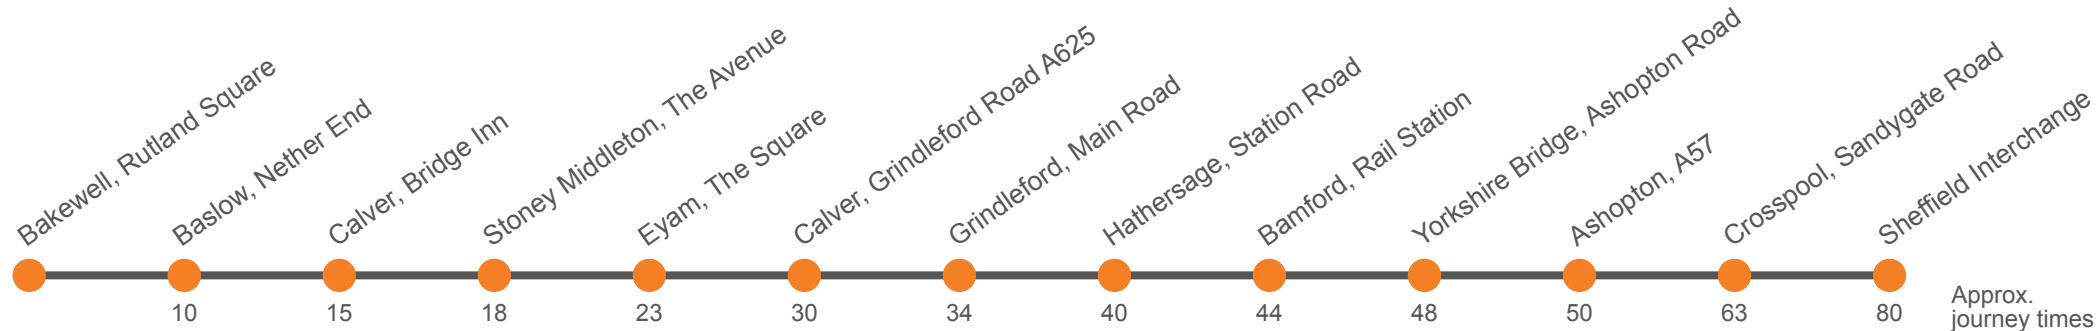

257

Bakewell to Sheffield via Eyam -& Bamford

Effective from: 24/10/2021

Hulleys of Baslow

Monday to Friday

Codes					Hol	Sch	
Bakewell, Rutland Square, Stand D	...	0855	1055	1255	1455	1455	1720
Baslow, Nether End	...	0905	1105	1305	1505	1505	1730
Calver, Bridge Inn	...	0910	1110	1310	1510	1510	1735
Stoney Middleton, Royal Oak	...	0913	1113	1313	1513	1513	1738
Eyam, The Square	...				1518	1518	
Eyam, The Square	...	0918	1118	1318			1743
Calver Sough, Grindleford Road A625	...	0925	1125	1325			1750
Grindleford, Mount Pleasant	...	0929	1129	1329			1754
Hathersage, Little John	...	0935	1135	1335			1800
Bradwell, Memorial Hall	0655				1530	1530	
Hope Valley College						1535	
Bamford Station	0704	0939	1139	1339	1539	1539	1804
Yorkshire Bridge Hotel	0708	0943	1143	1343	1543	1543	1808
Ladybower Inn, A57	0710	0945	1145	1345	1545	1545	...
Crosspool, Church	0723	0958	1158	1358	1558	1558	...
Sheffield Interchange, Stop D3	0740	1015	1215	1415	1615	1615	...

Hol Runs during School Holidays Only
Sch Runs on Schooldays Only

Additional journeys between Ladybower Reservoir and Sheffield are available at 0810, 1045, 1245, 1445, 1645 and 1845. See timetable for Service X57 operated by Hulleys.

Journeys from Bakewell and Hathersage on Service 257 can be made to Glossop and Manchester on Service X57 by changing at Ladybower Inn. See Service X57 timetable for details.