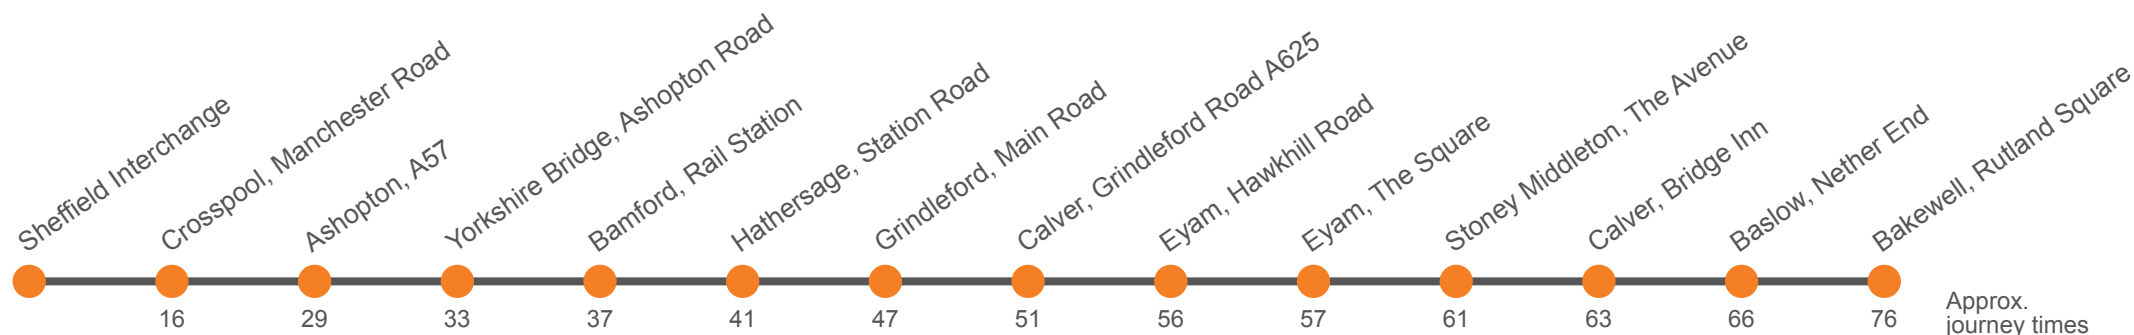

257

Sheffield to Bakewell via Bamford & Eyam

Effective from: 24/10/2021

Hulleys of Baslow

Monday to Friday

Codes	Hol	Sch				
Sheffield Interchange, Stop D3	0805	0805	1025	1225	1425	1645
Crosspool, Church	0820	0820	1040	1240	1440	1705
Ladybower Inn, A57	0833	0833	1053	1253	1453	1718
Yorkshire Bridge Hotel	0837	0837	1057	1257	1457	1722
Bamford Station	0841	0841	1101	1301	1501	1726
Hathersage, Little John			1105	1305	1505	1730
Grindleford, Mount Pleasant			1111	1311	1511	1736
Calver Sough, Grindleford Road A625			1115	1315	1515	1740
Eyam, Hawkhill Road			1120	1320	1520	1745
Hope Valley College		0845				
Bradwell, Memorial Hall	0850	0850				
Eyam, The Square	0906	0906	1121	1321	1521	1746
Stoney Middleton, Chip Shop	0910	0910	1125	1325	1525	1750
Calver, Bridge Inn	0912	0912	1127	1327	1527	1752
Baslow, Nether End	0915	0915	1130	1330	1530	1755
Bakewell, Rutland Square, Stand D	0925	0925	1140	1340	1540	1805

Hol Runs during School Holidays Only

Sch Runs on Schooldays Only

Additional journeys from Sheffield to Ladybower Reservoir are available at 0705, 0925, 1125, 1325, 1525 and 1745. See timetable for Service X57 operated by Hulleys.

Journeys to Hathersage and Bakewell on Service 257 can be made from Service X57 from Manchester and Glossop by changing at Ladybower Inn. See Service X57 timetable for times.