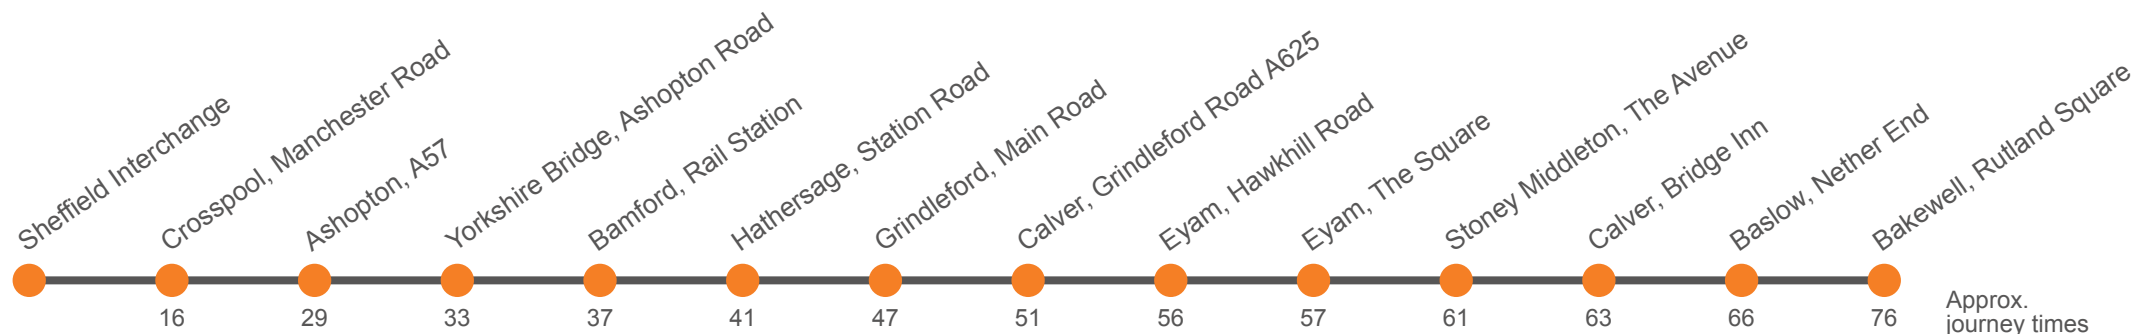

257

Sheffield to Bakewell via Bamford & Eyam

Effective from: 24/10/2021

Hulleys of Baslow

Saturday

Sheffield Interchange, Stop D3	0805	1025	1225	1425	1645
Crosspool, Church	0820	1040	1240	1440	1705
Ladybower Inn, A57	0833	1053	1253	1453	1718
Yorkshire Bridge Hotel	0837	1057	1257	1457	1722
Bamford Station	0841	1101	1301	1501	1726
Hathersage, Little John		1105	1305	1505	1730
Grindleford, Mount Pleasant		1111	1311	1511	1736
Calver Sough, Grindleford Road A625		1115	1315	1515	1740
Eyam, Hawkhill Road		1120	1320	1520	1745
Bradwell, Memorial Hall	0850				
Eyam, The Square	0906	1121	1321	1521	1746
Stoney Middleton, Chip Shop	0910	1125	1325	1525	1750
Calver, Bridge Inn	0912	1127	1327	1527	1752
Baslow, Nether End	0915	1130	1330	1530	1755
Bakewell, Rutland Square, Stand D	0925	1140	1340	1540	1805

Additional journeys from Sheffield to Ladybower Reservoir are available at 0705, 0925, 1125, 1325, 1525 and 1745. See timetable for Service X57 operated by Hulleys.

Journeys to Hathersage and Bakewell on Service 257 can be made from Service X57 from Manchester and Glossop by changing at Ladybower Inn. See Service X57 timetable for times.

Sunday

Service 257 - No service. Service X57 - Journeys available from Sheffield via Ladybower Reservoir to Derwent Dams Fairholmes Visitor Centre at 0925, 1155, 1425 and 1655. See X57 timetable for full details.