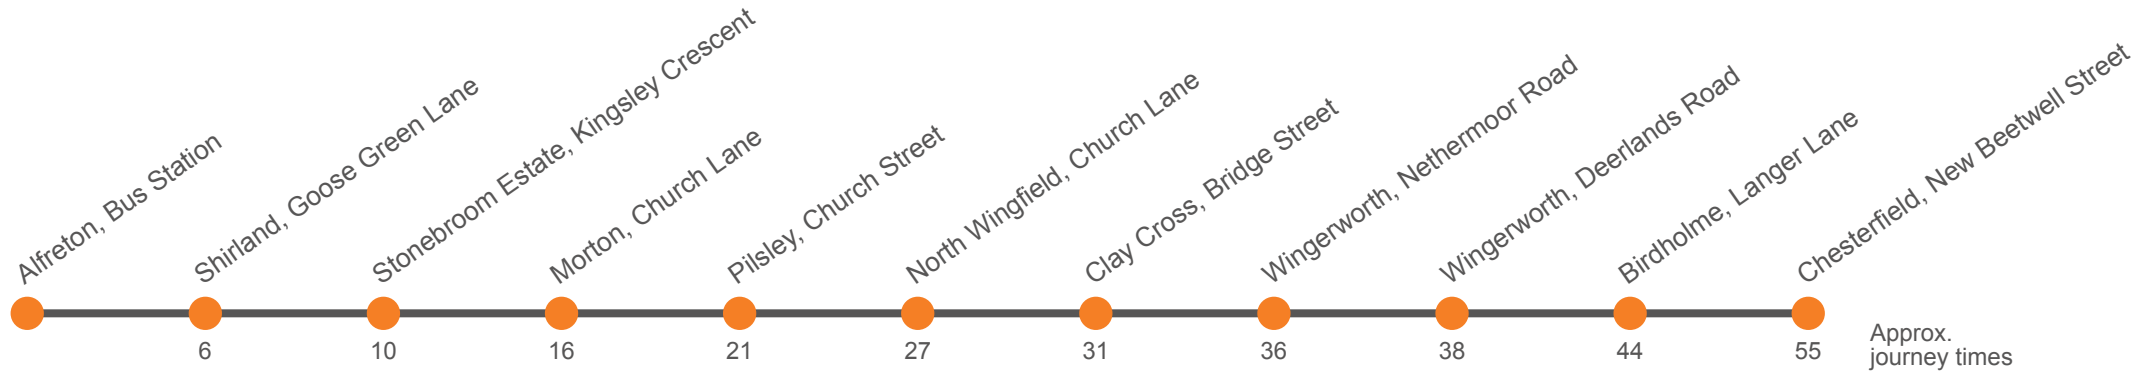

## Chesterfield - Alfreton via Clay Cross - Pilsley

Effective from: 09/01/2022

Hulleys of Baslow

### Sunday

Chesterfield, New Beetwell Street, Stop B12	0812		12		1512	1612	1712
Birdholme, Langer Lane/Rushen Mount	0820		20		1520	1620	1720
Wingerworth, Allendale Road Shops	0823	Then at these mins past the hour	23		1523	1623	1723
Wingerworth, Deerlands Road	0825		25		1525	1625	1725
Clay Cross, Market Street	0833		33	until	1533	1633	1733
North Wingfield, Church Lane top	0836		36		1536	1636	1736
Pilsley, Church Street	0842		42		1542	1642	1742
Morton, Church Lane/Sitwell Arms	0847		47		1547	1647	1747
Stonebroom Estate, Kingsley Crescent	0852	52		1552	1652	1752	
Shirland, Goose Green Lane	0855		55		1555	1655	1755
Alfreton, Bus Station	0903		03		1603	1703	...

## Alfreton - Chesterfield via Pilsley - Clay Cross

Effective from: 09/01/2022

Hulleys of Baslow