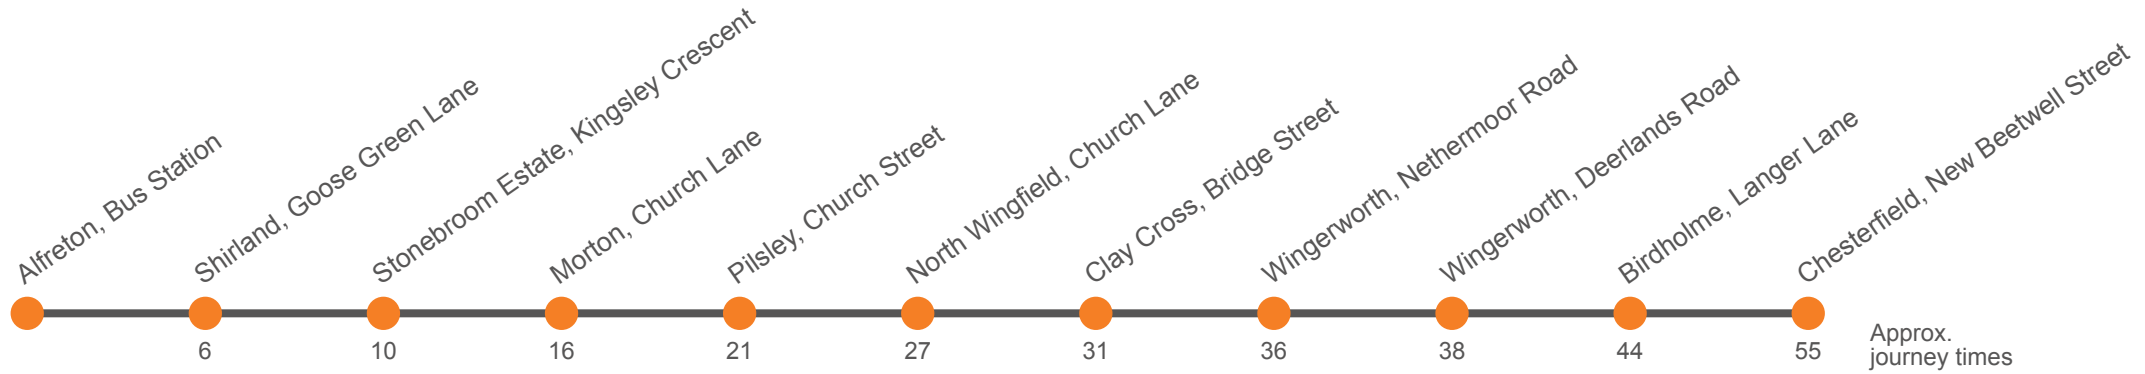

55

Alfreton - Chesterfield via Pilsley - Clay Cross

Effective from: 09/01/2022

Hulleys of Baslow

Saturday

Codes	TBK	TBK	TBK	TBK	TBK	TBK	TBK	TBK	TBK	TBK	TBK
Alfreton, Bus Station	0742	...	0913	1022	1122	1222	1322	1422	1522	1635	1735
Shirland, Goose Green Lane	0748	...	0919	1028	1128	1228	1328	1428	1528	1641	1741
Stonebroom Estate, Kingsley Crescent	0753	...	0924	1033	1133	1233	1333	1433	1533	1646	1746
Morton, Church Lane/Sitwell Arms	0759	...	0930	1039	1139	1239	1339	1439	1539	1652	1752
Pilsley, Church Street	0805	...	0936	1045	1145	1245	1345	1445	1545	1658	1758
North Wingfield, Church Lane top	0811	...	0942	1051	1151	1251	1351	1451	1551	1704	1804
Clay Cross, Bus Station	0815	...	0946	1055	1155	1255	1355	1455	1555	1708	1808
Wingerworth, Nethermoor Road	0820	0900	0951	1100	1200	1300	1400	1500	1600	1713	1813
Wingerworth, Deerlands Road	0822	0902	0953	1102	1202	1302	1402	1502	1602	1715	1815
Wingerworth, Allendale Road Shops	0825	0905	0956	1105	1205	1305	1405	1505	1605	1718	1818
Birdholme, Langer Lane/Rushen Mount	0828	0908	0959	1108	1208	1308	1408	1508	1608	1721	1821
Chesterfield, New Beetwell Street, Stop B12	0840	0920	1011	1120	1220	1320	1420	1520	1620	1733	1833

TBK Bus continues from Chesterfield to Bakewell as Service X70