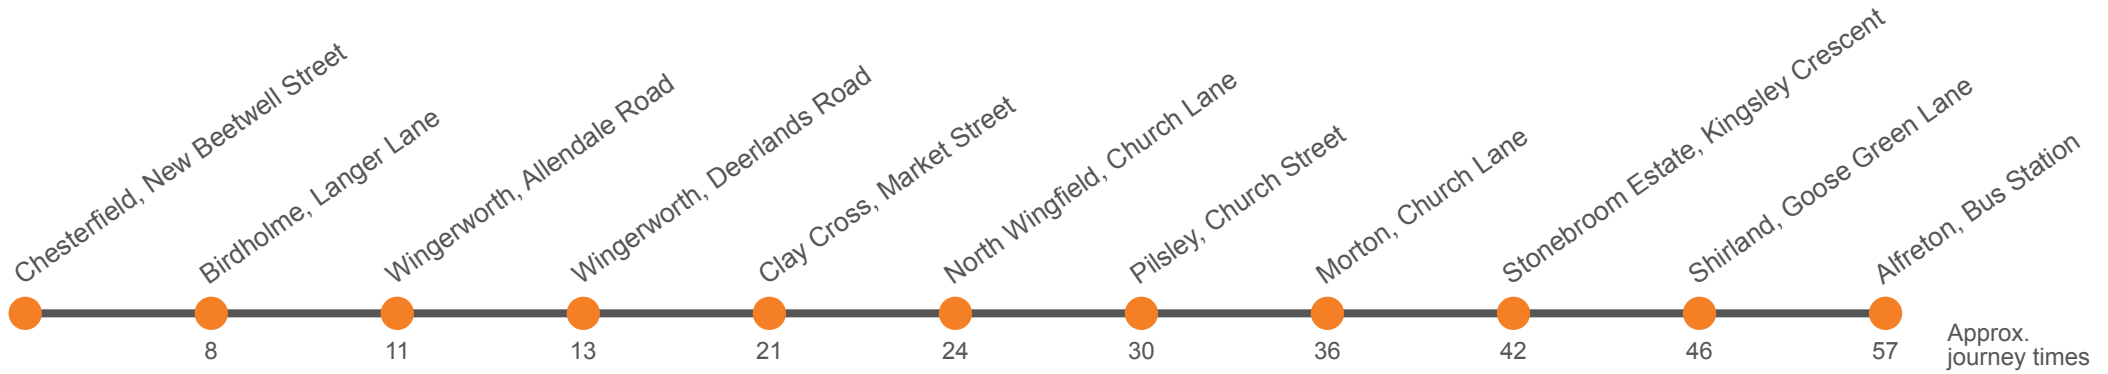

### Monday to Friday

Codes	FBK				FBK		FBK		FBK		
Chesterfield, New Beetwell Street, Stop B12	0640	0740	0912		12		1412	1525	1625	1712	1812
Birdholme, Langer Lane/Rushen Mount	0648	0748	0920		20		1420	1533	1633	1720	1820
Wingerworth, Allendale Road Shops	0651	0751	0923	Then at these mins past the hour	23		1423	1536	1636	1723	1823
Wingerworth, Deerlands Road	0654	0754	0926		26		1426	1539	1639	1726	1826
Clay Cross, Market Street	0702	0802	0934		34		1434	1547	1647	1734	1834
North Wingfield, Church Lane top	0705	0805	0937		37	until	1437	1550	1650	1737	1837
Pilsley, Church Street	0711	0811	0943		43		1443	1556	1656	1743	1843
Morton, Church Lane/Sitwell Arms	0717	0817	0949		49		1449	1602	1702	1749	1849
Stonebroom Estate, Kingsley Crescent	0723	0823	0955		55		1455	1608	1708	1755	1855
Shirland, Goose Green Lane	0728	0828	1000		00		1500	1613	1713	1800	1900
Alfreton, Bus Station	0740	0840	1012	12		1512	1625	1725	1812	...	

FBK Bus starts at Bakewell as Service X70 to Chesterfield