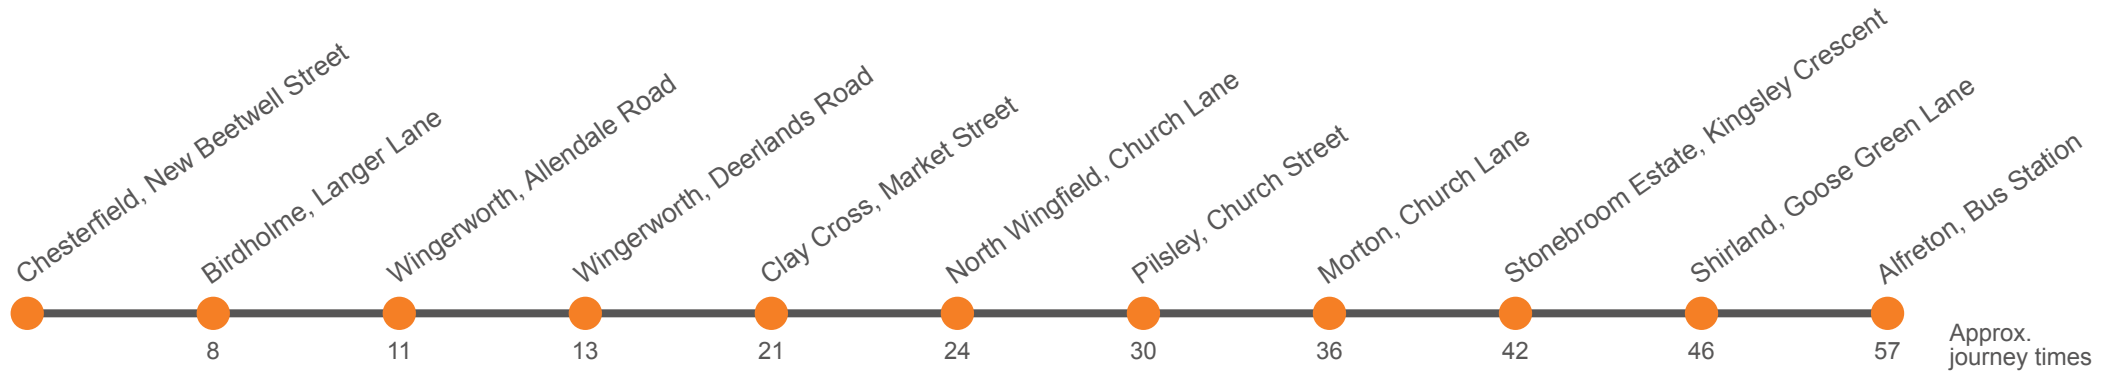

55

Chesterfield - Alfreton via Clay Cross - Pilsley

Effective from: 09/01/2022

Hulleys of Baslow

Sunday

Chesterfield, New Beetwell Street, Stop B12	0812		12		1512	1612	1712
Birdholme, Langer Lane/Rushen Mount	0820		20		1520	1620	1720
Wingerworth, Allendale Road Shops	0823	Then at these mins past the hour	23		1523	1623	1723
Wingerworth, Deerlands Road	0825		25		1525	1625	1725
Clay Cross, Market Street	0833		33	until	1533	1633	1733
North Wingfield, Church Lane top	0836		36		1536	1636	1736
Pilsley, Church Street	0842		42		1542	1642	1742
Morton, Church Lane/Sitwell Arms	0847		47		1547	1647	1747
Stonebroom Estate, Kingsley Crescent	0852	52		1552	1652	1752	
Shirland, Goose Green Lane	0855		55		1555	1655	1755
Alfreton, Bus Station	0903		03		1603	1703	...