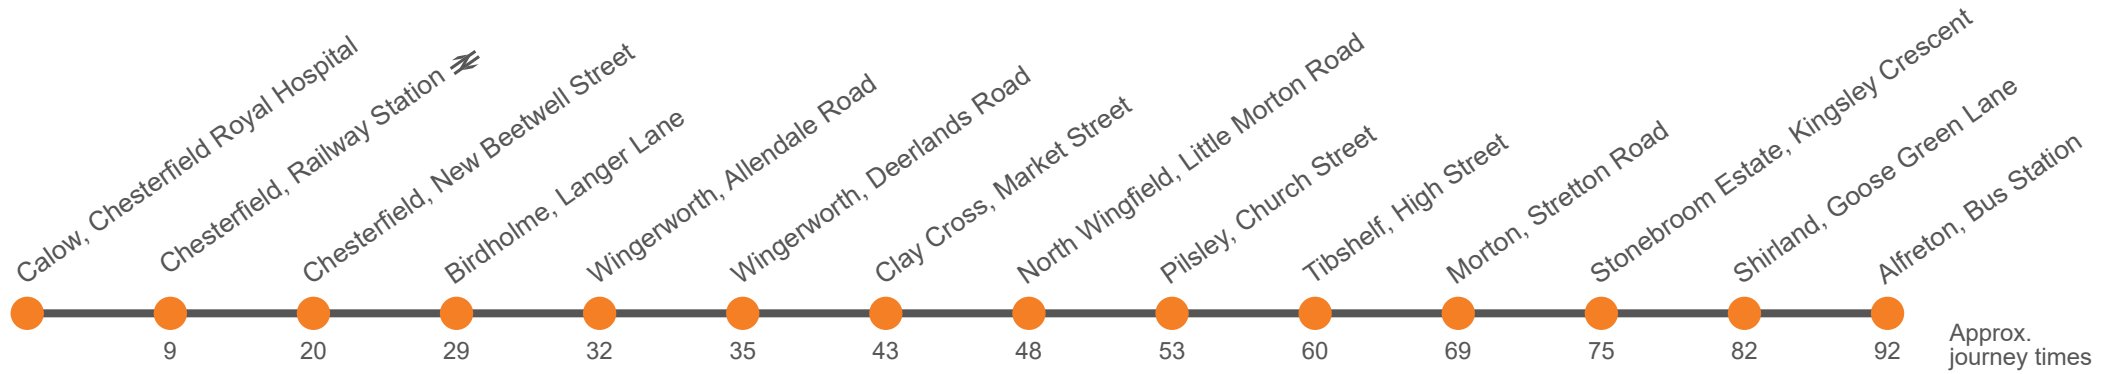

This service is partly supported under contract to Derbyshire County Council and by the Department for Transport's Bus Service Improvement Plan Award to the council

Monday to Friday (continued)

Calow, Chesterfield Royal Hospital Stop 1	1920	2120	...
Chesterfield, Railway Station	1926	2126	...
Chesterfield, New Beetwell Street, Stop B12	1930	2130	2330
Birdholme, Langer Lane/Rushen Mount	1937	2137	2337
Wingerworth, Allendale Road Shops	1940	2140	2340
Wingerworth, Deerlands Road	1942	2142	2342
Clay Cross, Market Street opp New Inn	1949	2149	2349
North Wingfield, Little Morton Rd/Chatsworth Drive	1952	2152	2352
Pilsley, Church Street	1957	2157	2357
Tibshelf, White Hart Inn	2002	2202	0002
Morton, Stretton Road, Sitwell Villas	2008	2208	0008
Stonebroom Estate, Kingsley Crescent	2013	2213	0013
Shirland, Goose Green Lane	2018	2218	0018
Alfreton, Bus Station Bay 4	2025	2225	...
Somercotes, Cotes Park Wimsey Way