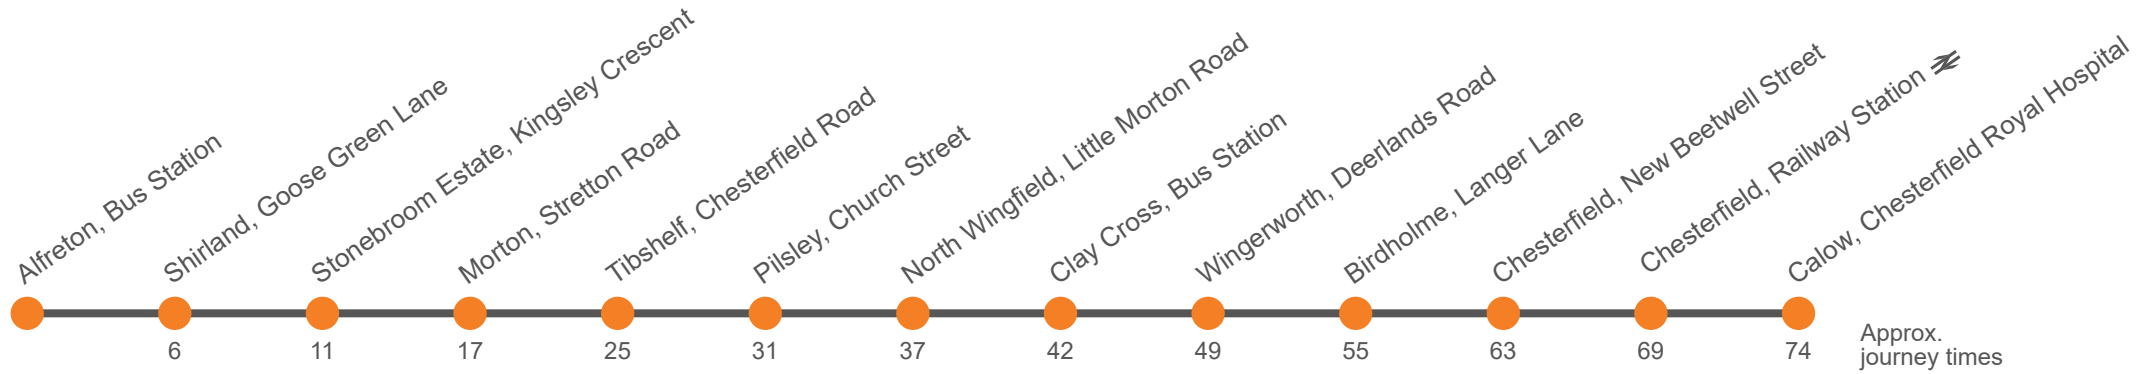

This service is partly supported under contract to Derbyshire County Council and by the Department for Transport's Bus Service Improvement Plan Award to the council

55

(Somercotes) - Alfreton - Tibshelf - Clay Cross - Wingerworth - Chesterfield Royal Hospital

Effective from: 12/05/2024

Hulleys of Baslow

Saturday (continued)

Somercotes, Cotes Park Wimsey Way
Alfreton, Bus Station Bay 4	2030	2230
Shirland, Goose Green Lane	2036	2236
Stonebroom Estate, Kingsley Crescent	2039	2239
Morton, Stretton Road, Sitwell Villas	2044	2244
White Hart Inn, Chesterfield Road	2050	2250
Pilsley, Church Street	2055	2255
North Wingfield, Little Morton Rd/Chatsworth Drive	2101	2301
Clay Cross Bus Station Stand 5	2105	2305
Wingerworth, Deerlands Road	2112	2312
Wingerworth, Allendale Road Shops	2114	2314
Birdholme, Langer Lane/Rushen Mount	2117	2317
Chesterfield, New Beetwell Street, Stop B5	2125	2325
Chesterfield, Railway Station
Calow, Chesterfield Royal Hospital Stop 1

This service is partly supported under contract to Derbyshire County Council and by the Department for Transport's Bus Service Improvement Plan Award to the council

Sunday

Alfreton, Bus Station Bay 4	0820	20	1720	1815	2015	2215
Shirland, Goose Green Lane	0826	26	1726	1821	2021	2221
Stonebroom Estate, Kingsley Crescent	0830	30	1730	1824	2024	2224
Morton, Stretton Road, Sitwell Villas	0836	36	1736	1829	2029	2229
White Hart Inn, Chesterfield Road	0843	43	1743	1835	2035	2235
Pilsley, Church Street	0849	49	1749	1840	2040	2240
North Wingfield, Little Morton Rd/Chatsworth Drive	0854	54	1754	1846	2046	2246
Clay Cross Bus Station Stand 5	0858	58	1758	1850	2050	2250
Wingerworth, Deerlands Road	0905	05	1805	1857	2057	2257
Wingerworth, Allendale Road Shops	0911	11	1811	1859	2059	2259
Birdholme, Langer Lane/Rushen Mount	0911	11	1811	1902	2102	2302
Chesterfield, New Beetwell Street, Stop B5	0919	19	1819	1910	2110	2310
Chesterfield, Railway Station	0924	24	1824
Calow, Chesterfield Royal Hospital Stop 1	0928	28	1828