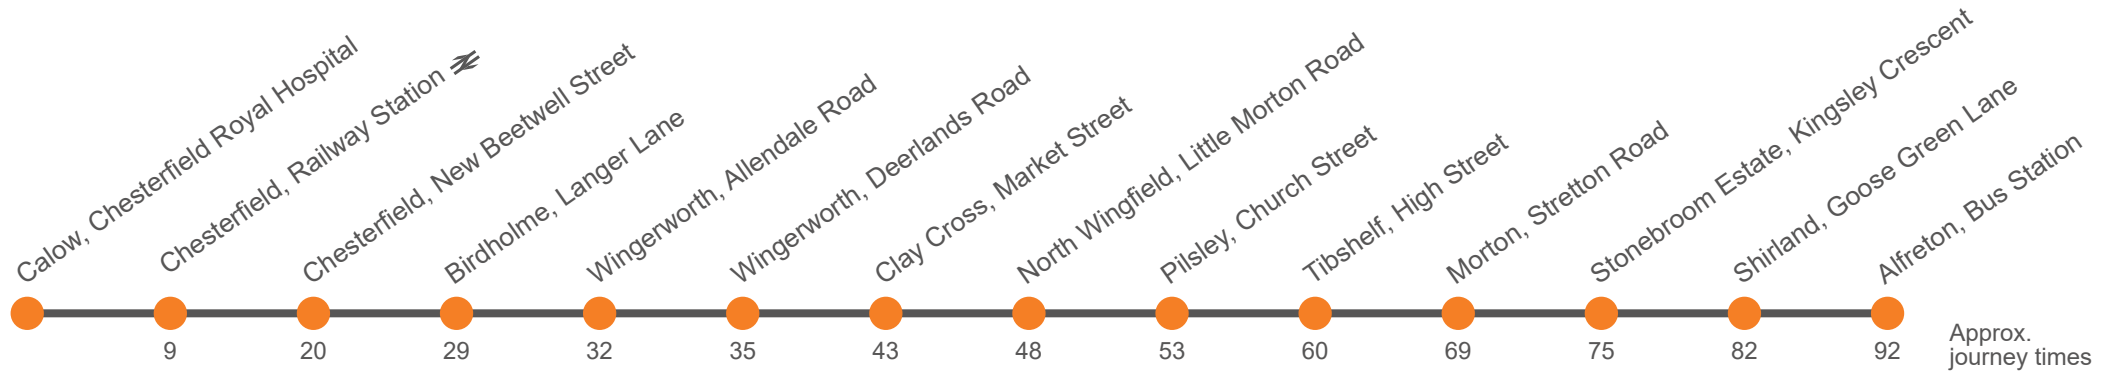

55

Chesterfield Royal Hospital - Wingerworth - Clay Cross - Tibshelf - Alfreton - (Somercotes)

Effective from: 12/05/2024

Hulleys of Baslow

Saturday (continued)

Calow, Chesterfield Royal Hospital Stop 1	1920	2120	...
Chesterfield, Railway Station	1926	2126	...
Chesterfield, New Beetwell Street, Stop B12	1930	2130	2330
Birdholme, Langer Lane/Rushen Mount	1937	2137	2337
Wingerworth, Allendale Road Shops	1940	2140	2340
Wingerworth, Deerlands Road	1942	2142	2342
Clay Cross, Market Street opp New Inn	1949	2149	2349
North Wingfield, Little Morton Rd/Chatsworth Drive	1952	2152	2352
Pilsley, Church Street	1957	2157	2357
Tibshelf, White Hart Inn	2002	2202	0002
Morton, Stretton Road, Sitwell Villas	2008	2208	0008
Stonebroom Estate, Kingsley Crescent	2013	2213	0013
Shirland, Goose Green Lane	2018	2218	0018
Alfreton, Bus Station Bay 4	2025	2225	...
Somercotes, Cotes Park Wimsey Way	...	...	...

This service is partly supported under contract to Derbyshire County Council and by the Department for Transport's Bus Service Improvement Plan Award to the council