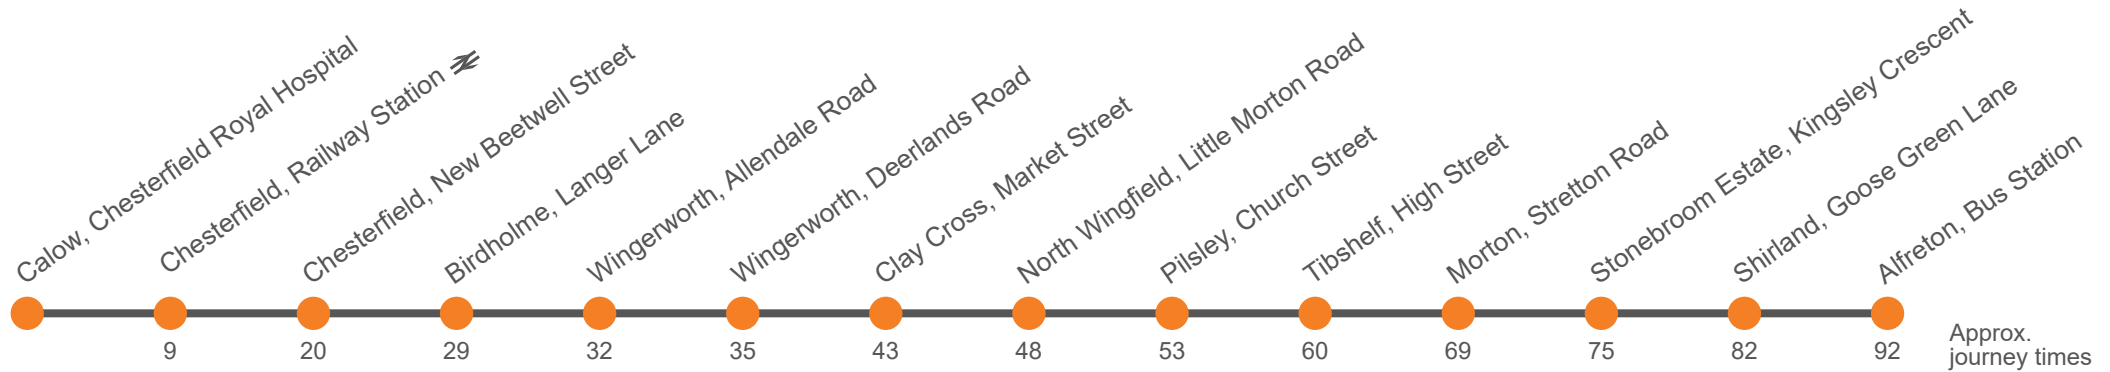

55

Chesterfield Royal Hospital - Wingerworth - Clay Cross - Tibshelf - Alfreton - (Somercotes)

Effective from: 12/05/2024

Hulleys of Baslow

Monday to Friday

Calow, Chesterfield Royal Hospital Stop 1	...	...	...	0755	55		1255	1355	1455	1555	1655	1755	
Chesterfield, Railway Station	...	...	...	0803	03		1303	1403	1508	1608	1708	1808	
Chesterfield, New Beetwell Street, Stop B12	0555	0655	0725	0815	15		1315	1415	1520	1620	1720	1820	
Birdholme, Langer Lane/Rushen Mount	0603	0703	0733	0823	23		1323	1423	1530	1630	1730	1830	
Wingerworth, Allendale Road Shops	0606	0706	0736	0826	26	Then at these mins past the hour	1326	1426	1533	1633	1733	1833	
Wingerworth, Deerlands Road	0609	0709	0739	0829	29		1329	1429	1536	1636	1736	1836	
Clay Cross, Market Street opp New Inn	0617	0717	0747	0837	37		1337	1437	1545	1645	1745	1845	
North Wingfield, Little Morton Rd/Chatsworth Drive	0621	0721	0751	0841	41		until	1341	1441	1550	1650	1750	1850
Pilsley, Church Street	0627	0727	0757	0847	47		1347	1447	1556	1656	1756	1856	
Tibshelf, White Hart Inn	0633	0733	0803	0853	53		1353	1456	1605	1705	1805	1902	
Morton, Stretton Road, Sitwell Villas	0641	0741	0811	0901	01		1401	1506	1615	1715	1815	1908	
Stonebroom Estate, Kingsley Crescent	0648	0748	0818	0908	08		1408	1513	1622	1722	1822	1913	
Shirland, Goose Green Lane	0654	0754	0824	0914	14		1414	1519	1629	1729	1829	1918	
Alfreton, Bus Station Bay 4	0705	0805	0840	0925	25		1425	1535	1640	1740	1840	1925	
Somercotes, Cotes Park Wimsey Way	0715	0815	...	...	...	...	...	...	...	...	...		

This service is partly supported under contract to Derbyshire County Council and by the Department for Transport's Bus Service Improvement Plan Award to the council