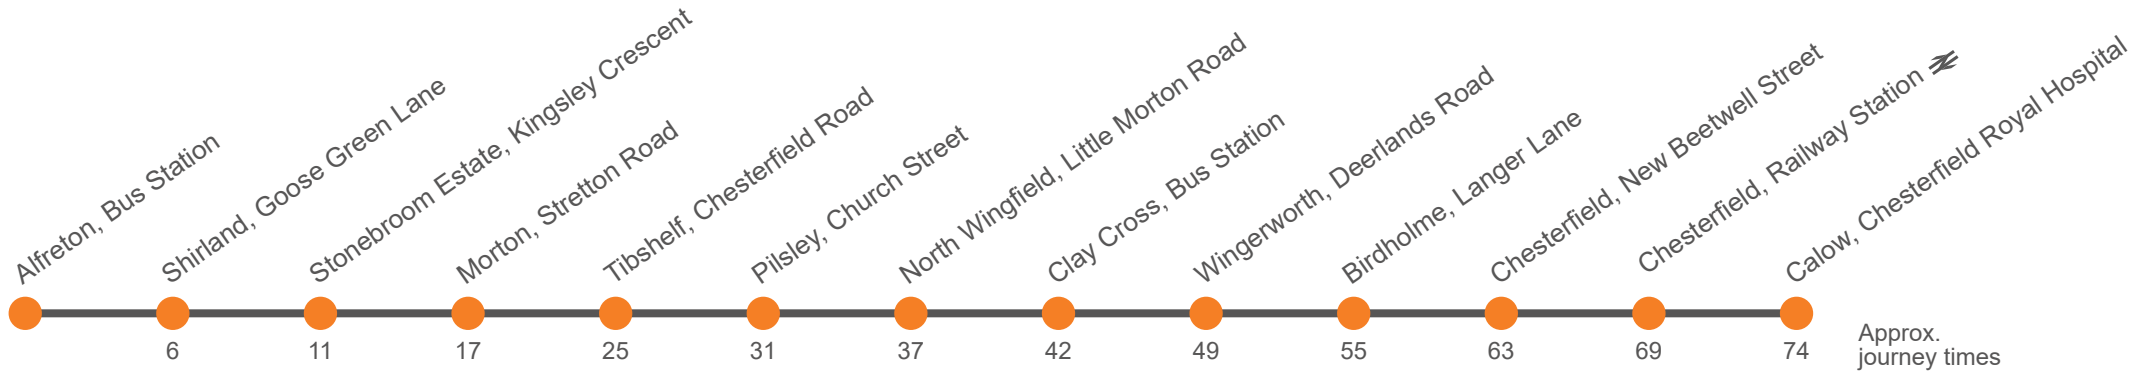

55

(Somercotes) - Alfreton - Tibshelf - Clay Cross - Wingerworth - Chesterfield Royal Hospital

Effective from: 12/05/2024

Hulleys of Baslow

Monday to Friday

Somercotes, Cotes Park Wimsey Way	...	...	...	...	...	...	...	...	...	...	...	...	...	...
Alfreton, Bus Station Bay 4	0625	0725	0825	0855	0930		30		1530	1630	1730	1830	1930	
Shirland, Goose Green Lane	0631	0731	0833	0903	0938		38		1538	1638	1738	1838	1937	
Stonebroom Estate, Kingsley Crescent	0636	0736	0838	0908	0943		43		1543	1643	1743	1843	1942	
Morton, Stretton Road, Sitwell Villas	0641	0741	0846	0916	0950	Then at these mins past the hour	50	until	1550	1650	1750	1850	1949	
White Hart Inn, Chesterfield Road	0649	0749	0856	0926	1000		00		1600	1700	1800	1900	1956	
Pilsley, Church Street	0656	0756	0903	0933	1005		05		1605	1705	1805	1905	2001	
North Wingfield, Little Morton Rd/Chatsworth Drive	0703	0803	0909	0939	1011		11		1611	1711	1811	1911	2007	
Clay Cross Bus Station Stand 5	0710	0810	0915	0945	1016		16		1616	1716	1816	1916	2012	
Wingerworth, Deerlands Road	0717	0817	0922	0952	1023		23		1623	1723	1823	1923	2019	
Wingerworth, Allendale Road Shops	0720	0820	0925	0955	1026		26		1626	1726	1826	1926	2022	
Birdholme, Langer Lane/Rushen Mount	0723	0823	0928	0958	1029		29		1629	1729	1829	1929	2025	
Chesterfield, New Beetwell Street, Stop B5	0737	0837	0937	1007	1037		37		1637	1737	1837	1937	2033	
Chesterfield, Railway Station	0743	0843	0943	...	1043		43		1643	1743	1843	1943	2038	
Calow, Chesterfield Royal Hospital Stop 1	0750	0850	0950	...	1050	50	1650	1750	1850	1950	2045			

This service is partly supported under contract to Derbyshire County Council and by the Department for Transport's Bus Service Improvement Plan Award to the council