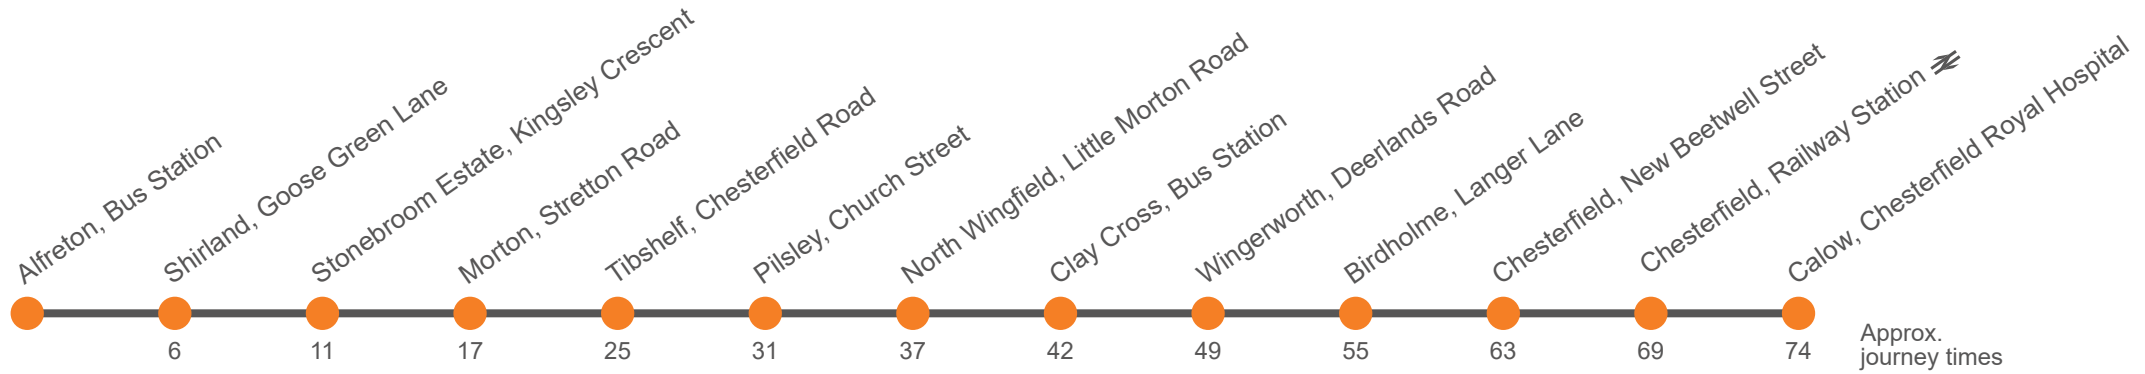

55

(Somercotes) - Alfreton - Tibshelf - Clay Cross - Wingerworth - Chesterfield Royal Hospital

Effective from: 12/05/2024

Hulleys of Baslow

Monday to Friday (continued)

Somercotes, Cotes Park Wimsey Way	...	...
Alfreton, Bus Station Bay 4	2030	2230
Shirland, Goose Green Lane	2036	2236
Stonebroom Estate, Kingsley Crescent	2039	2239
Morton, Stretton Road, Sitwell Villas	2044	2244
White Hart Inn, Chesterfield Road	2050	2250
Pilsley, Church Street	2055	2255
North Wingfield, Little Morton Rd/Chatsworth Drive	2101	2301
Clay Cross Bus Station Stand 5	2105	2305
Wingerworth, Deerlands Road	2112	2312
Wingerworth, Allendale Road Shops	2114	2314
Birdholme, Langer Lane/Rushen Mount	2117	2317
Chesterfield, New Beetwell Street, Stop B5	2125	2325
Chesterfield, Railway Station	...	...
Calow, Chesterfield Royal Hospital Stop 1	...	...

This service is partly supported under contract to Derbyshire County Council and by the Department for Transport's Bus Service Improvement Plan Award to the council