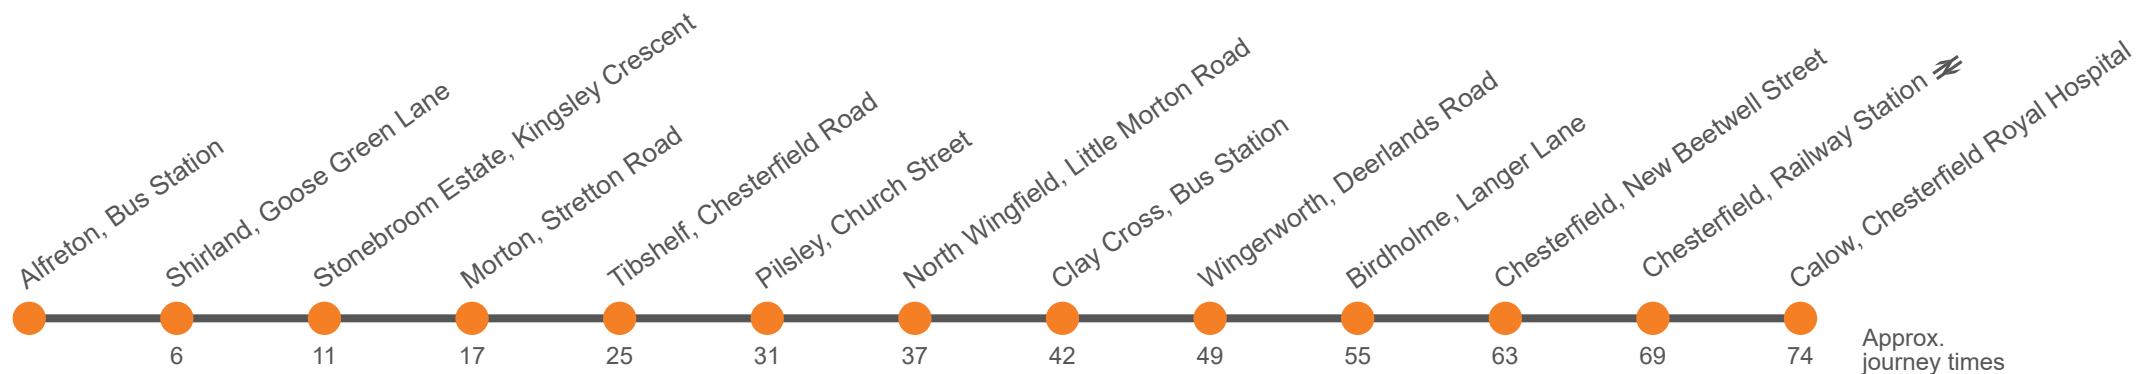

Saturday

Somercotes, Cotes Park Wimsey Way	...	...	...	...	...	...	...	1620	1720	1820	...	
Alfreton, Bus Station Bay 4	0625	0725	0825	0855	0930	30		1530	1630	1730	1830	1930
Shirland, Goose Green Lane	0631	0731	0833	0903	0938	38		1538	1638	1738	1838	1937
Stonebroom Estate, Kingsley Crescent	0636	0736	0838	0908	0943	43		1543	1643	1743	1843	1942
Morton, Stretton Road, Sitwell Villas	0641	0741	0846	0916	0950	50		1550	1650	1750	1850	1949
White Hart Inn, Chesterfield Road	0649	0749	0856	0926	1000	00		1600	1700	1800	1900	1956
Pilsley, Church Street	0656	0756	0903	0933	1005	05		1605	1705	1805	1905	2001
North Wingfield, Little Morton Rd/Chatsworth Drive	0703	0803	0909	0939	1011	11	until	1611	1711	1811	1911	2007
Clay Cross Bus Station Stand 5	0710	0810	0915	0945	1016	16		1616	1716	1816	1916	2012
Wingerworth, Deerlands Road	0717	0817	0922	0952	1023	23		1623	1723	1823	1923	2019
Wingerworth, Allendale Road Shops	0720	0820	0925	0955	1026	26		1626	1726	1826	1926	2022
Birdholme, Langer Lane/Rushen Mount	0723	0823	0928	0958	1029	29		1629	1729	1829	1929	2025
Chesterfield, New Beetwell Street, Stop B5	0737	0837	0937	1007	1037	37		1637	1737	1837	1937	2033
Chesterfield, Railway Station	0743	0843	0943	...	1043	43		1643	1743	1843	1943	2038
Calow, Chesterfield Royal Hospital Stop 1	0750	0850	0950	...	1050	50		1650	1750	1850	1950	2045

This service is partly supported under contract to Derbyshire County Council and by the Department for Transport's Bus Service Improvement Plan Award to the council