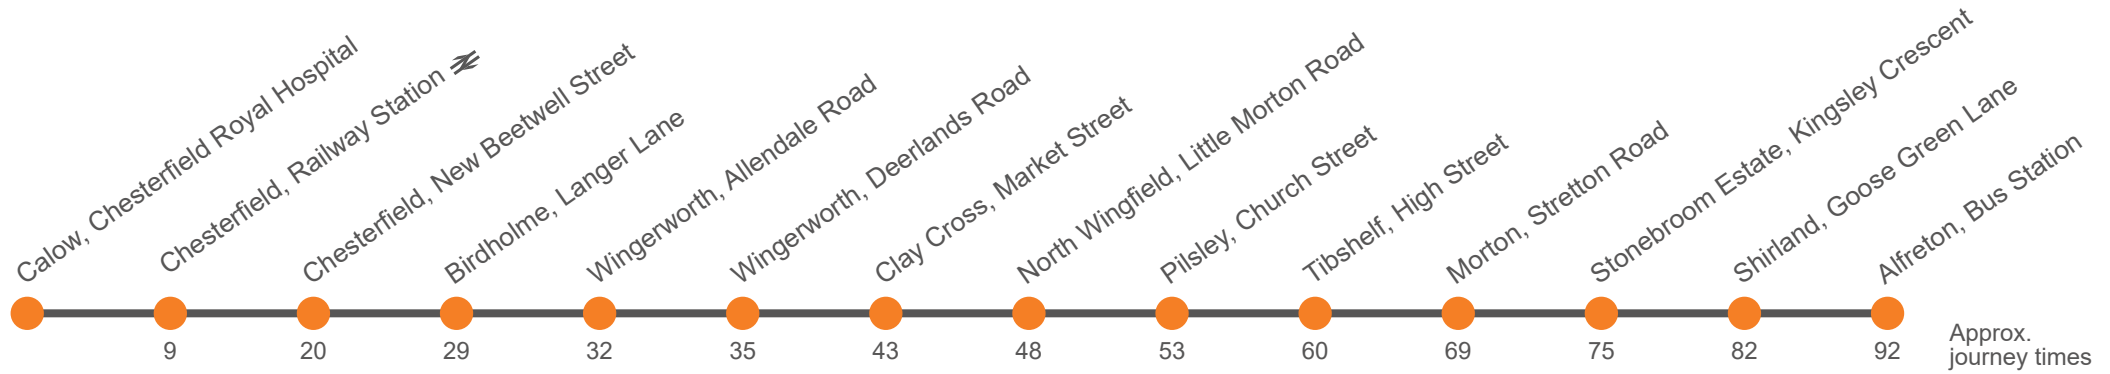

Effective from: 12/05/2024

Hulleys of Baslow

Saturday (continued)

Calow, Chesterfield Royal Hospital Stop 1	1920	2120	...
Chesterfield, Railway Station	1926	2126	...
Chesterfield, New Beetwell Street, Stop B12	1930	2130	2330
Birdholme, Langer Lane/Rushen Mount	1937	2137	2337
Wingerworth, Allendale Road Shops	1940	2140	2340
Wingerworth, Deerlands Road	1942	2142	2342
Clay Cross, Market Street opp New Inn	1949	2149	2349
North Wingfield, Little Morton Rd/Chatsworth Drive	1952	2152	2352
Pilsley, Church Street	1957	2157	2357
Tibshelf, White Hart Inn	2002	2202	0002
Morton, Stretton Road, Sitwell Villas	2008	2208	0008
Stonebroom Estate, Kingsley Crescent	2013	2213	0013
Shirland, Goose Green Lane	2018	2218	0018
Alfreton, Bus Station Bay 4	2025	2225	...
Somercotes, Cotes Park Wimsey Way

This service is partly supported under contract to Derbyshire County Council and by the Department for Transport's Bus Service Improvement Plan Award to the council

Sunday

Calow, Chesterfield Royal Hospital Stop 1	0805	05	1705
Chesterfield, Railway Station	0810	10	1710
Chesterfield, New Beetwell Street, Stop B12	0815	15	1715	1915	2115	2315
Birdholme, Langer Lane/Rushen Mount	0822	22	1722	1922	2122	2322
Wingerworth, Allendale Road Shops	0825	25	1725	1925	2125	2325
Wingerworth, Deerlands Road	0828	28	1728	1927	2127	2327
Clay Cross, Market Street opp New Inn	0835	35	1735	1934	2134	2334
North Wingfield, Little Morton Rd/Chatsworth Drive	0839	39	1739	1937	2137	2337
Pilsley, Church Street	0845	45	1745	1942	2142	2342
Tibshelf, White Hart Inn	0851	51	1751	1947	2147	2347
Morton, Stretton Road, Sitwell Villas	0858	58	1758	1953	2153	2353
Stonebroom Estate, Kingsley Crescent	0904	04	1804	1958	2158	2358
Shirland, Goose Green Lane	0909	09	1809	2003	2203	0003
Alfreton, Bus Station Bay 4	0915	15	1815	2010	2210	...