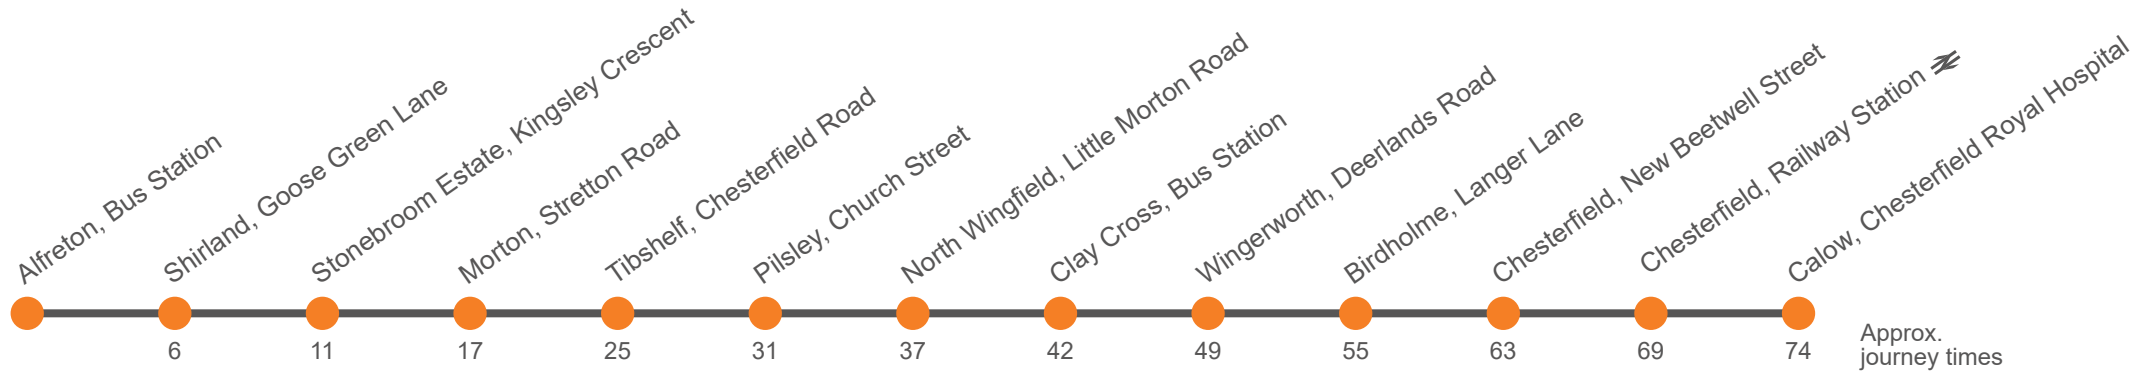

55

(Somercotes) - Alfreton - Tibshelf - Clay Cross - Wingerworth - Chesterfield Royal Hospital

Effective from: 12/05/2024

Hulleys of Baslow

Saturday (continued)

Somercotes, Cotes Park Wimsey Way	...	...
Alfreton, Bus Station Bay 4	2030	2230
Shirland, Goose Green Lane	2036	2236
Stonebroom Estate, Kingsley Crescent	2039	2239
Morton, Stretton Road, Sitwell Villas	2044	2244
White Hart Inn, Chesterfield Road	2050	2250
Pilsley, Church Street	2055	2255
North Wingfield, Little Morton Rd/Chatsworth Drive	2101	2301
Clay Cross Bus Station Stand 5	2105	2305
Wingerworth, Deerlands Road	2112	2312
Wingerworth, Allendale Road Shops	2114	2314
Birdholme, Langer Lane/Rushen Mount	2117	2317
Chesterfield, New Beetwell Street, Stop B5	2125	2325
Chesterfield, Railway Station	...	...
Calow, Chesterfield Royal Hospital Stop 1	...	...

This service is partly supported under contract to Derbyshire County Council and by the Department for Transport's Bus Service Improvement Plan Award to the council