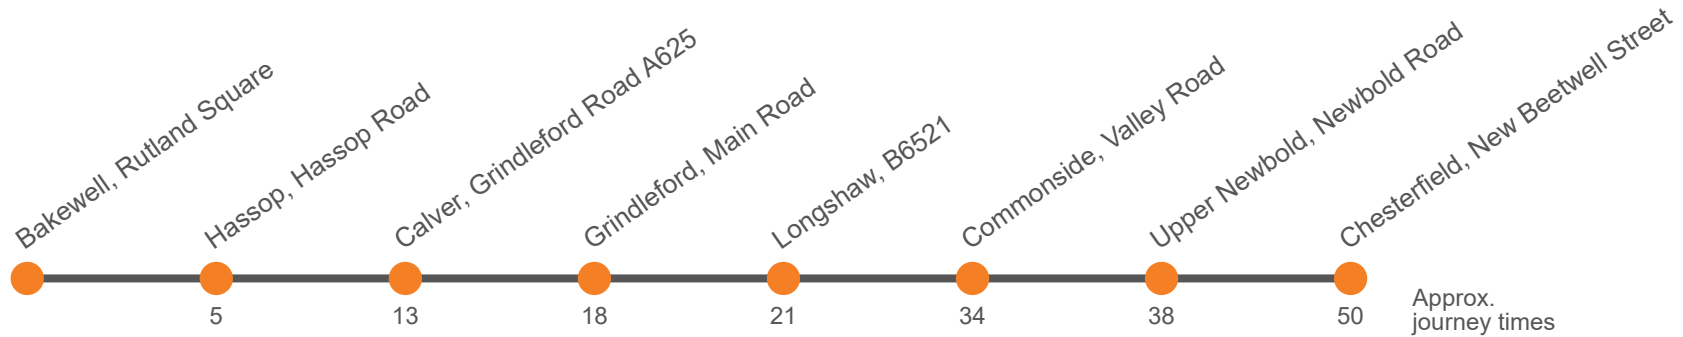

Saturday

Chesterfield, New Beetwell Street, Stop B12	0830
Upper Newbold, Four Lane Ends	0840
Barlow, Valley Road/Commonside Road	0846
Longshaw, B6521 adj Lodge	0859
Grindleford, Mount Pleasant	0902
Calver Sough, Grindleford Road A625	0907
Hassop, Old Station	0915
Bakewell, Rutland Square, Stand D	0920

Sunday

Chesterfield, New Beetwell Street, Stop B12	0830
Upper Newbold, Four Lane Ends	0840
Barlow, Valley Road/Commonside Road	0846
Longshaw, B6521 adj Lodge	0859
Grindleford, Mount Pleasant	0902
Calver Sough, Grindleford Road A625	0907
Hassop, Old Station	0915
Bakewell, Rutland Square, Stand D	0920

No service Monday - Friday

Saturday

Bakewell, Rutland Square, Stand D	1710
Hassop, Old Station	1715
Calver Sough, Grindleford Road A625	1723
Grindleford, Mount Pleasant	1728
Longshaw, B6521 opp Lodge	1731
Barlow, Valley Road opp Commonsie Road	1744
Upper Newbold, Four Lane Ends	1750
Chesterfield, New Beetwell Street, Stop B12	1800

Sunday

Bakewell, Rutland Square, Stand D	1710
Hassop, Old Station	1715
Calver Sough, Grindleford Road A625	1723
Grindleford, Mount Pleasant	1728
Longshaw, B6521 opp Lodge	1731
Barlow, Valley Road opp Commonsie Road	1744
Upper Newbold, Four Lane Ends	1747
Chesterfield, New Beetwell Street, Stop B12	1800