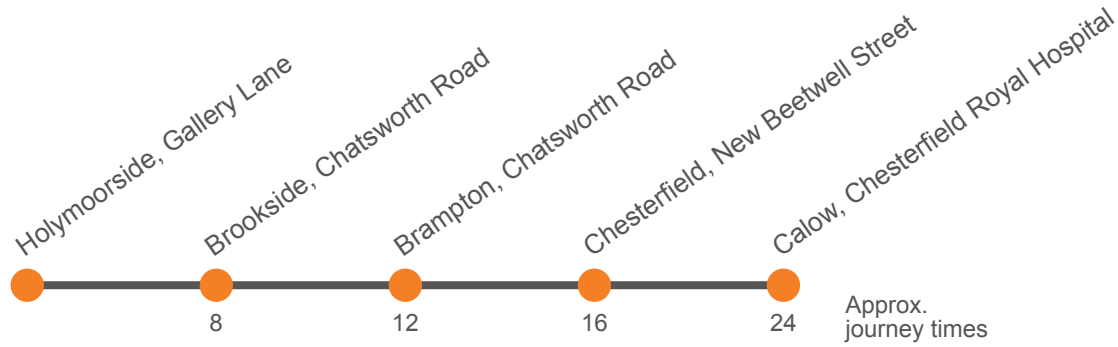

### Monday to Friday

Service:	84	84		84		84	84	84	84	84	84	84	84
Holymoorside, Gallery Lane Terminus	0716	0821	Then at these mins past the hour	21		1421	1526	1631	1731	1844	1939	2139	2339
Brookside, Brookfield Community School	0724	0829		29		1429	1534	1639	1739	1851	1946	2146	2346
Brampton, Barker Lane	0728	0833		33		1433	1538	1643	1743	1855	1950	2150	2350
Chesterfield, Stephenson Place, Stop K					until							2156	
Chesterfield, Cavendish Street T1										1901	1956	...	2356
Chesterfield, New Beetwell Street, Stop B5	0732	0837		37		1437	1542	1647	1747	...	...	...	...
Calow, Royal Hospital,	0740	0845		45		1445	1550	1655	1755	...	...	...	...
										#	#	#	#

### Saturday

Service:	84	84		84		84	84	84	84	84	84	84	84
Holymoorside, Gallery Lane Terminus	0716	0821	Then at these mins past the hour	21		1421	1526	1631	1731	1839	1939	2139	2339
Brookside, Brookfield Community School	0724	0829		29		1429	1534	1639	1739	1846	1946	2146	2346
Brampton, Barker Lane	0728	0833		33		1433	1538	1643	1743	1850	1950	2150	2350
Chesterfield, Stephenson Place, Stop K					until							2156	
Chesterfield, Cavendish Street T1										1856	1956	...	2356
Chesterfield, New Beetwell Street, Stop B5	0732	0837		37		1437	1542	1647	1747	...	...	...	...
Calow, Royal Hospital,	0740	0845		45		1445	1550	1655	1755	...	...	...	...
										#	#	#	#

Additional journeys Mon – Friday on Stagecoach Service X17 depart Holymoorside, Gallery Lane at 06.42 and 07.09 running via Somersall Lane (06.48/07.15) and Hunloke Avenue (06.57/07.24) to Chesterfield Coach Station (07.03/07.30).

# Journey is operated by Stagecoach Yorkshire under contract to Derbyshire County Council