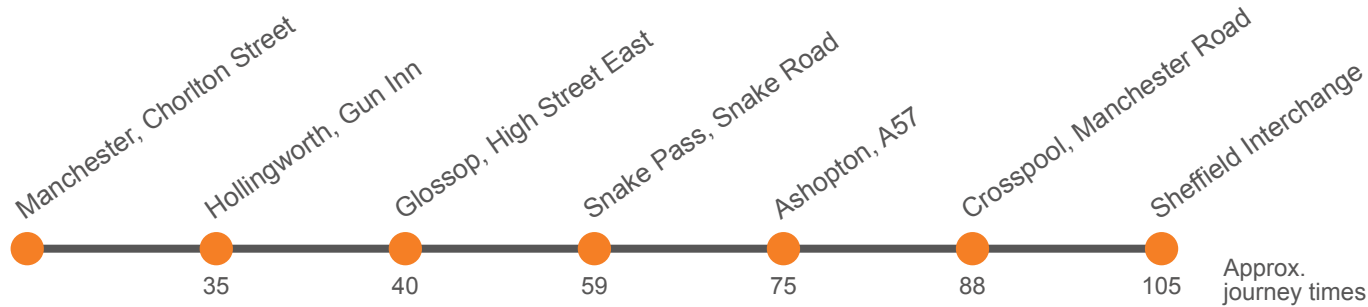

Monday to Friday

Manchester, Chorlton Street	0655	0930	1130	1330	1530	1730
Hollingworth, Gun Inn	0730	1005	1205	1405	1605	1805
Glossop, Howard Arms	0735	1010	1210	1410	1610	1810
Snake Pass Inn, Snake Road	0754	1029	1229	1429	1629	1829
Ladybower Inn, A57	0810	1045	1245	1445	1645	1845
Crosspool, Vernon Terrace	0823	1058	1258	1458	1658	1858
Sheffield Interchange, Stop D3	0840	1115	1315	1515	1715	1915

Additional journeys from Ladybower Reservoir to Sheffield are available at 0710, 0945, 1145, 1345 and 1545. See timetable for Service 257 operated by Hulleys.

Saturday

Manchester, Chorlton Street	0655	0930	1130	1330	1530	1730
Hollingworth, Gun Inn	0730	1005	1205	1405	1605	1805
Glossop, Howard Arms	0735	1010	1210	1410	1610	1810
Snake Pass Inn, Snake Road	0754	1029	1229	1429	1629	1829
Ladybower Inn, A57	0810	1045	1245	1445	1645	1845
Crosspool, Vernon Terrace	0823	1058	1258	1458	1658	1858
Sheffield Interchange, Stop D3	0840	1115	1315	1515	1715	1915

Additional journeys from Ladybower Reservoir to Sheffield are available at 0710, 0945, 1145, 1345 and 1545. See timetable for Service 257 operated by Hulleys.

Journeys to Hathersage and Bakewell on Service 257 can be made from Service X57 by changing at Ladybower Inn. See Service 257 timetable for times.