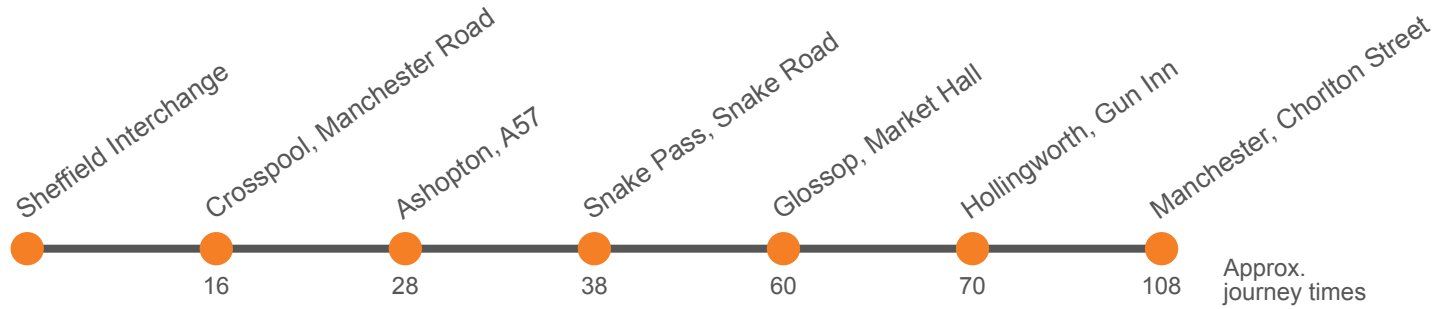

Additional journeys from Sheffield to Ladybower Reservoir are available at 0805, 1025, 1225, 1425 and 1645. See timetable for Service 257 operated by Hulleys.

Saturday

Sheffield Interchange, Stop D3	0705	0925	1125	1325	1525	1745
Crosspool Church	0720	0940	1140	1340	1540	1810
Ladybower Inn, A57	0733	0953	1153	1353	1553	1818
Snake Pass Inn, Snake Road	0743	1003	1203	1403	1603	1828
Glossop, Market Hall	0805	1025	1225	1425	1625	1845
Hollingworth, Gun Inn	0815	1035	1235	1435	1635	1855
Manchester, Chorlton Street	0910	1110	1310	1510	1710	1930

Additional journeys from Sheffield to Ladybower Reservoir are available at 0805, 1025, 1225, 1425 and 1645. See timetable for Service 257 operated by Hulleys.

Journeys to Glossop and Manchester on Service X57 can be made from Service 257 by changing at Ladybower Inn. See Service 257 timetable for times.

Additional journeys from Ladybower Reservoir to Sheffield are available at 0710, 0945, 1145, 1345 and 1545. See timetable for Service 257 operated by Hulleys.

Saturday

Manchester, Chorlton Street	0655	0930	1130	1330	1530	1730
Hollingworth, Gun Inn	0730	1005	1205	1405	1605	1805
Glossop, Howard Arms	0735	1010	1210	1410	1610	1810
Snake Pass Inn, Snake Road	0754	1029	1229	1429	1629	1829
Ladybower Inn, A57	0810	1045	1245	1445	1645	1845
Crosspool, Vernon Terrace	0823	1058	1258	1458	1658	1858
Sheffield Interchange, Stop D3	0840	1115	1315	1515	1715	1915

Sunday

Manchester, Chorlton Street	0930	1200	1430	1700
Hollingworth, Gun Inn	1005	1235	1505	1735
Glossop, Howard Arms	1015	1245	1515	1745
Snake Pass Inn, Snake Road	1034	1304	1534	1804
Derwent Dams, Fairholmes	1043	1313	1543	1813
Ladybower Inn, A57	1052	1322	1552	1822
Crosspool, Vernon Terrace	1105	1335	1605	1835
Sheffield Interchange, Stop D3	1120	1350	1620	1850