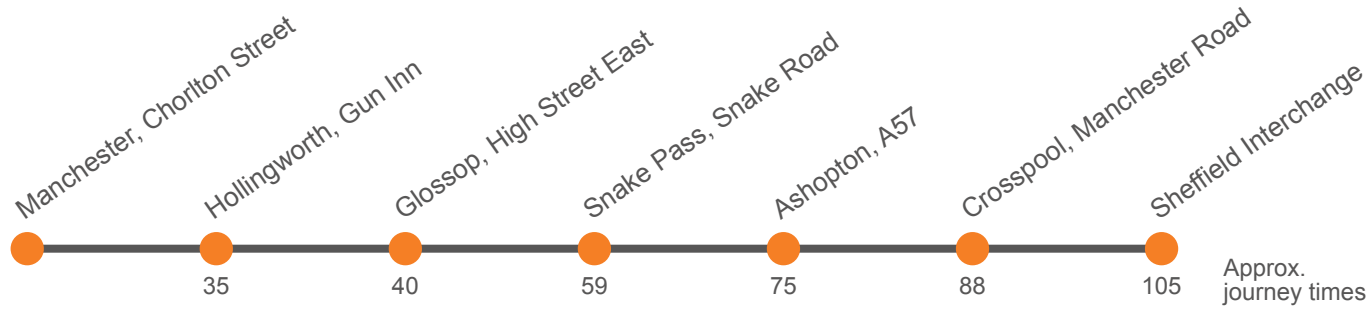

Additional journeys from Sheffield to Ladybower Reservoir are available at 0805, 1025, 1225, 1425 and 1645. See timetable for Service 257 operated by Hulleys.

Journeys to Glossop and Manchester on Service X57 can be made from Service 257 by changing at Ladybower Inn. See Service 257 timetable for times.

Additional journeys from Ladybower Reservoir to Sheffield are available at 0710, 0945, 1145, 1345 and 1545. See timetable for Service 257 operated by Hulleys.

Saturday

Manchester, Chorlton Street	0655	0930	1130	1330	1530	1730
Hollingworth, Gun Inn	0730	1005	1205	1405	1605	1805
Glossop, Howard Arms	0735	1010	1210	1410	1610	1810
Snake Pass Inn, Snake Road	0754	1029	1229	1429	1629	1829
Ladybower Inn, A57	0810	1045	1245	1445	1645	1845
Crosspool, Vernon Terrace	0823	1058	1258	1458	1658	1858
Sheffield Interchange, Stop D3	0840	1115	1315	1515	1715	1915

Additional journeys from Ladybower Reservoir to Sheffield are available at 0710, 0945, 1145, 1345 and 1545. See timetable for Service 257 operated by Hulleys.

Journeys to Hathersage and Bakewell on Service 257 can be made from Service X57 by changing at Ladybower Inn. See Service 257 timetable for times.

Sunday

Manchester, Chorlton Street	0930	1200	1430	1700
Hollingworth, Gun Inn	1005	1235	1505	1735
Glossop, Howard Arms	1015	1245	1515	1745
Snake Pass Inn, Snake Road	1034	1304	1534	1804
Derwent Dams, Fairholmes	1043	1313	1543	1813
Ladybower Inn, A57	1052	1322	1552	1822
Crosspool, Vernon Terrace	1105	1335	1605	1835
Sheffield Interchange, Stop D3	1120	1350	1620	1850